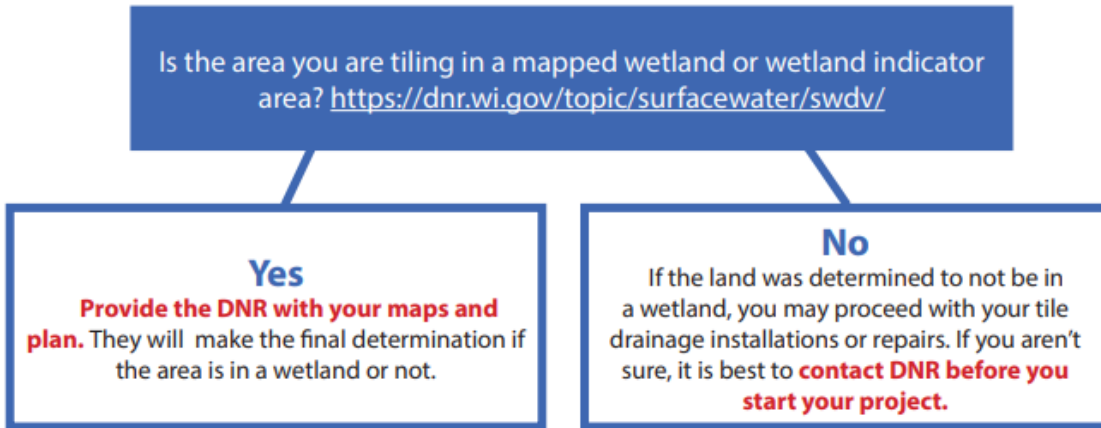

Decide who to notify for tile drainage installations or repairs

Follow the decision boxes to determine which agencies and organizations you will need to interact with before performing tile drainage work in Wisconsin.

1

2

3

4

5

Always contact your local county zoning office prior to completing drain tile maintenance or installation.