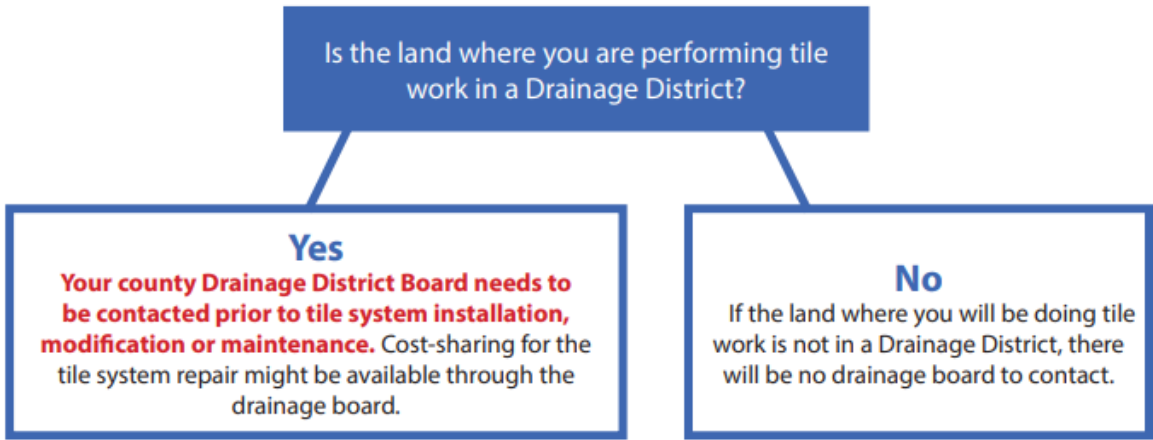

Decide who to notify for tile drainage installations or repairs

Follow the decision boxes to determine which agencies and organizations you will need to interact with before performing tile drainage work in Wisconsin.

1

2

3

4

5

Always contact your local county zoning office prior to completing drain tile maintenance or installation.