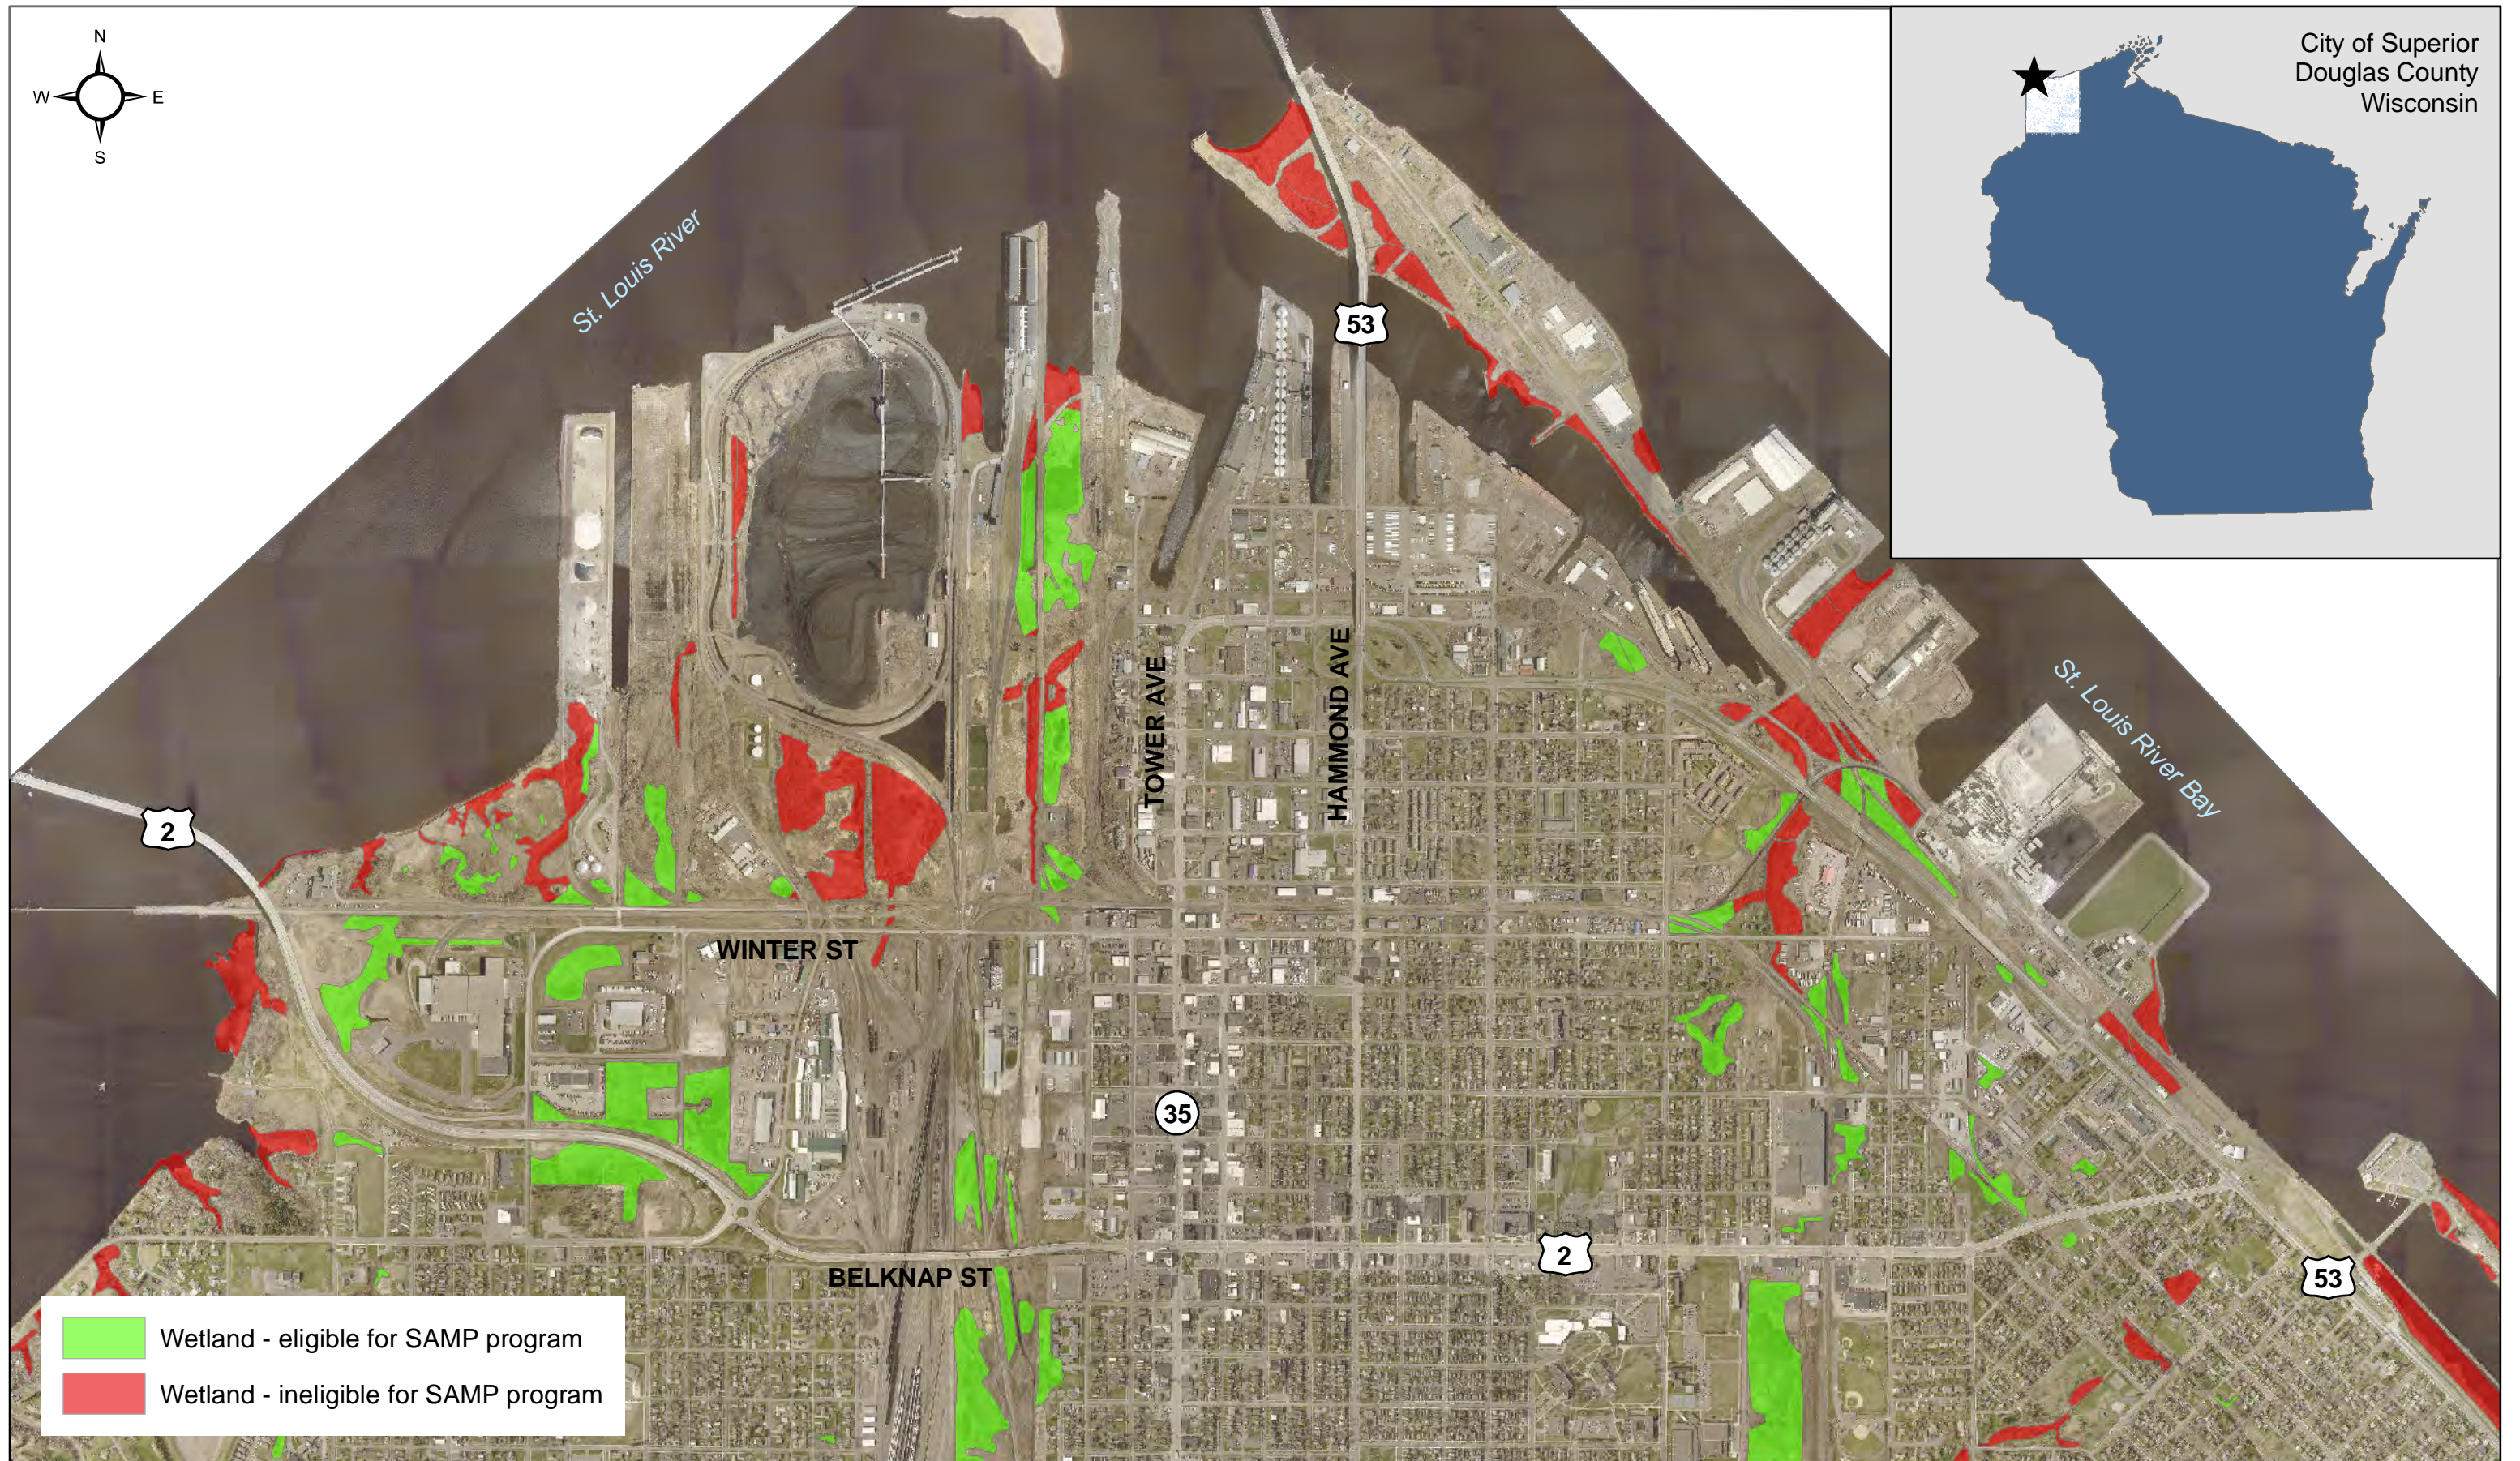

Figure 1C. SAMP Wetlands - City of Superior East Central

2023 Aerial Image. May by D. McNamara, March 2024.

Figure 1A. SAMP Wetlands - City of Superior North End

2023 Aerial Image. May by D. McNamara, March 2024.

Figure 1F. SAMP Wetlands - City of Superior Parkland Annex

2023 Aerial Image. Map by D. McNamara, March 2024.

Figure 1E. SAMP Wetlands - City of Superior South East

2023 Aerial Image. May by D. McNamara, March 2024.

Figure 1D. SAMP Wetlands - City of Superior South End

2023 Aerial Image. May by D. McNamara, March 2024.

Figure 1B. SAMP Wetlands - City of Superior West Central

2023 Aerial Image. May by D. McNamara, March 2024.