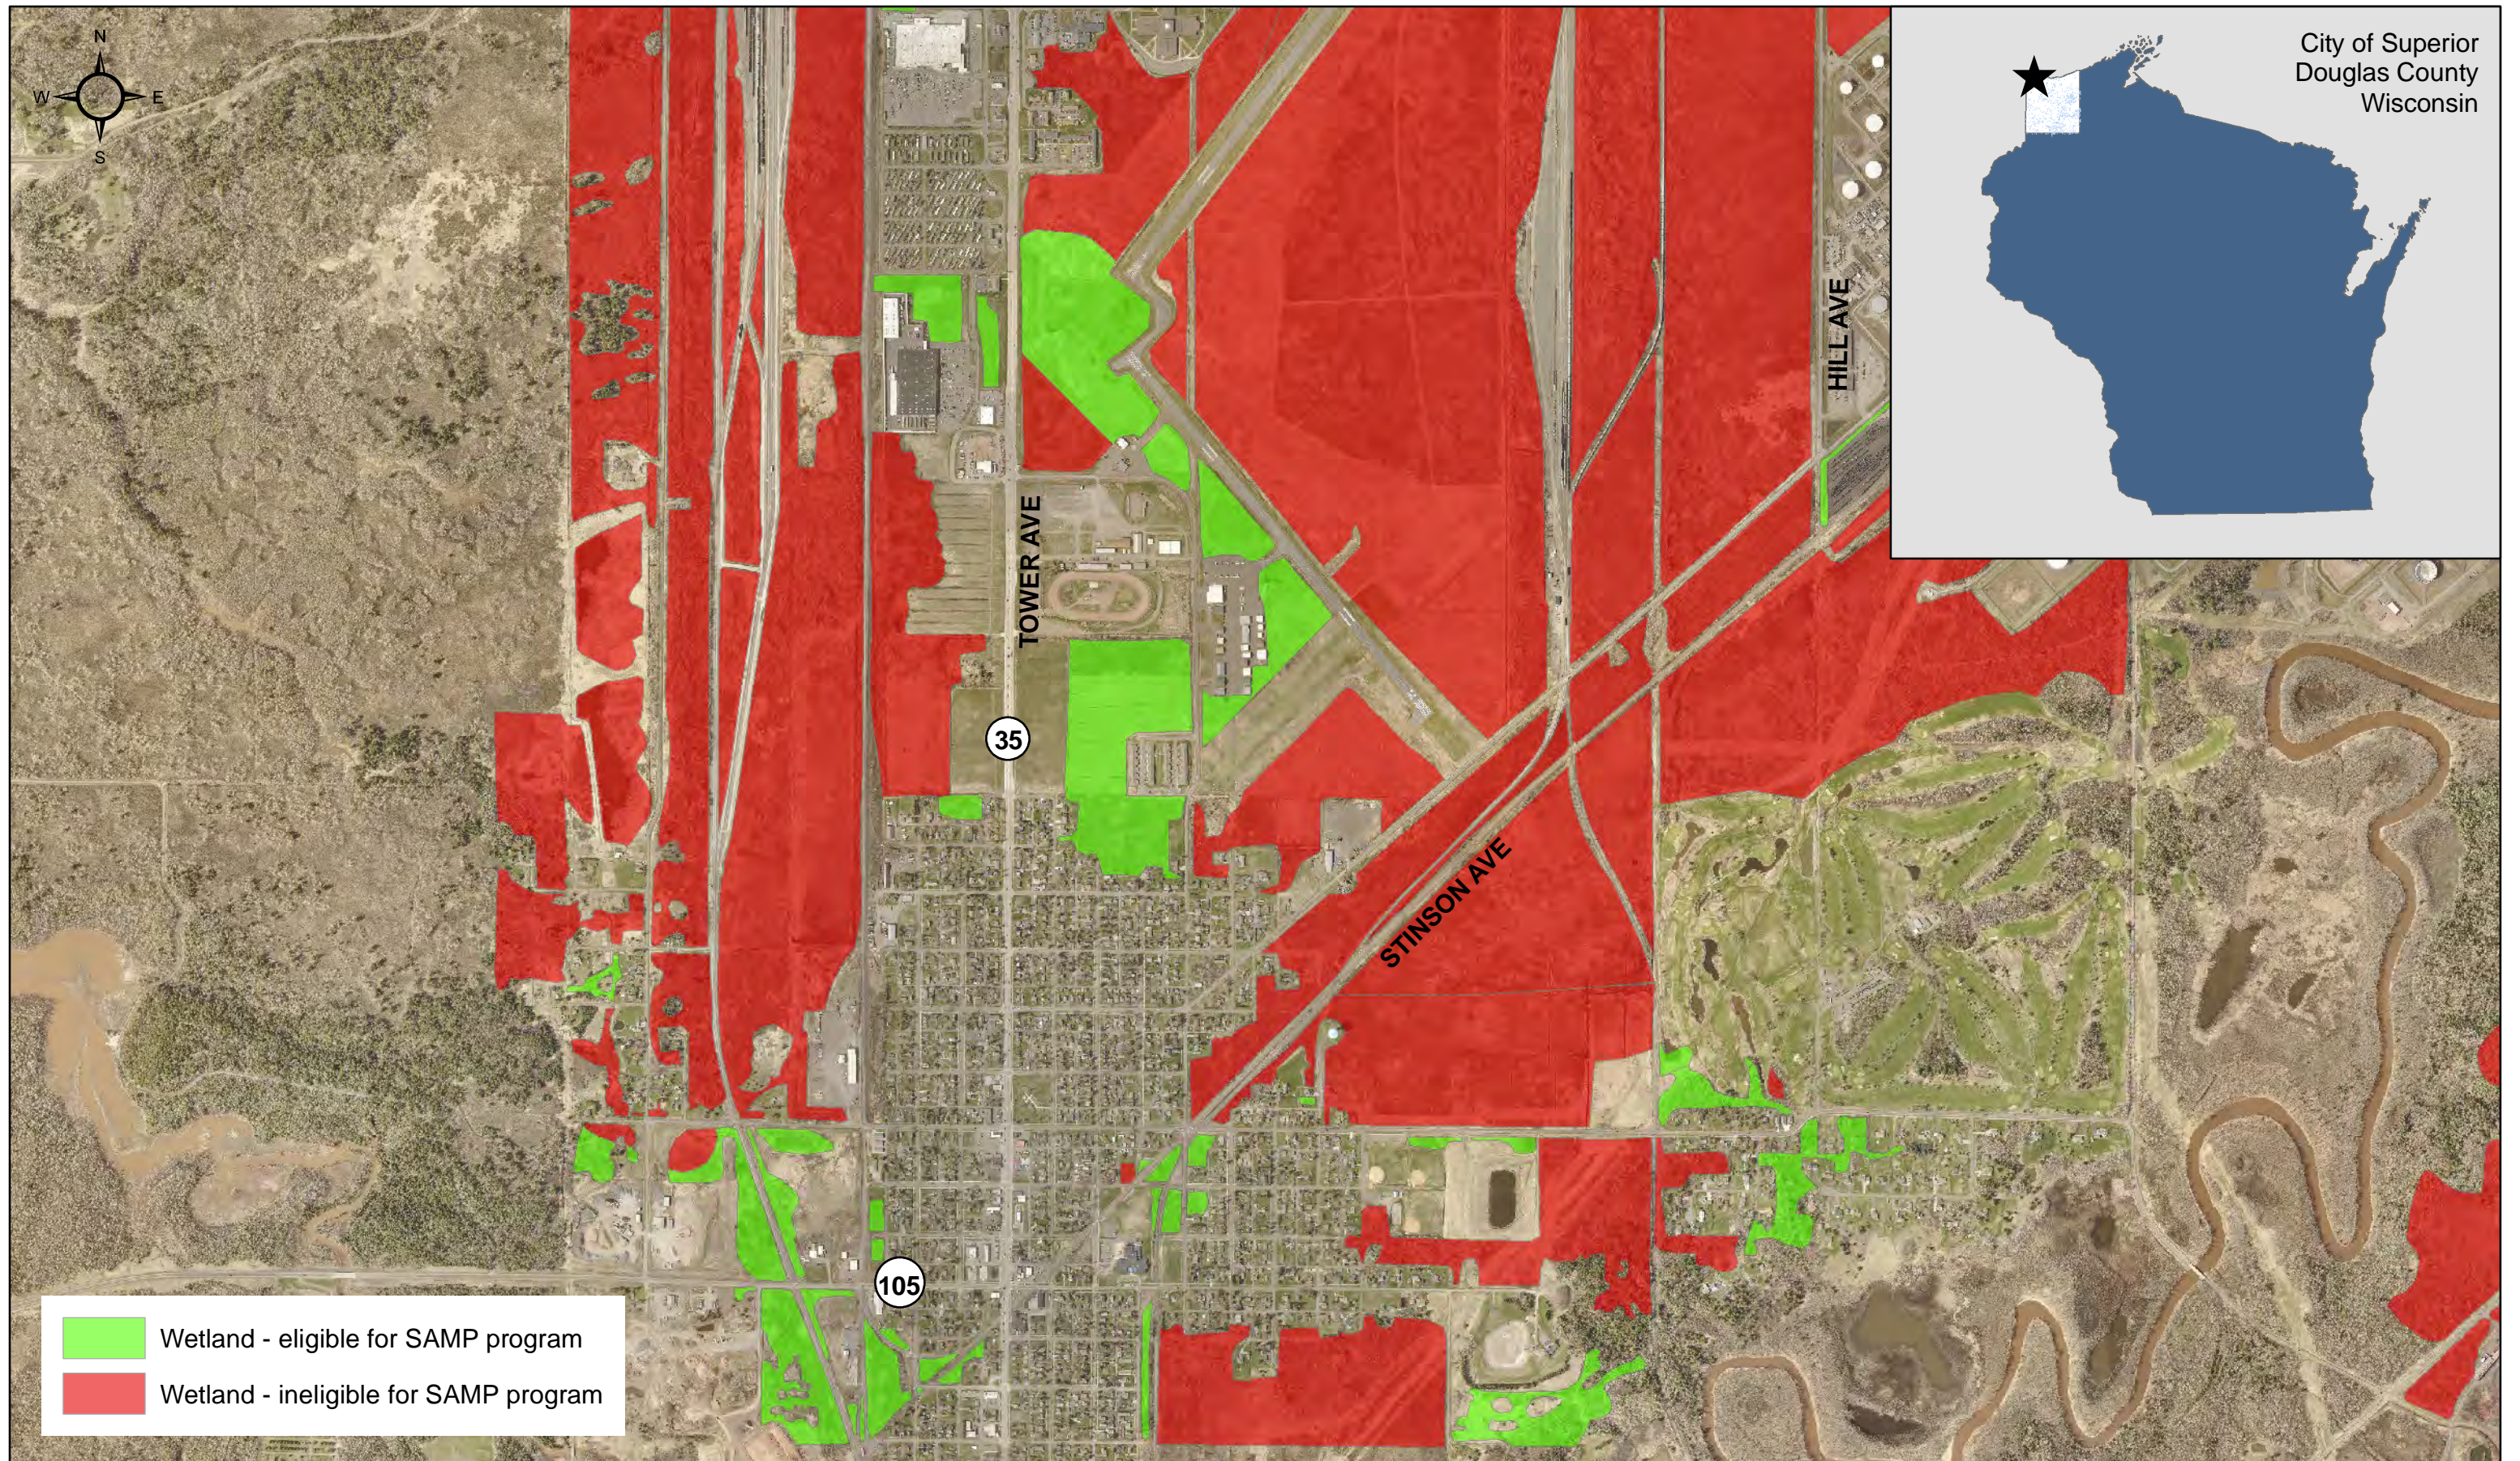

Figure 1C. SAMP Wetlands - City of Superior East Central

2023 Aerial Image. May by D. McNamara, March 2024.

Figure 1A. SAMP Wetlands - City of Superior North End

2023 Aerial Image. May by D. McNamara, March 2024.

Figure 1F. SAMP Wetlands - City of Superior Parkland Annex

2023 Aerial Image. Map by D. McNamara, March 2024.

Figure 1E. SAMP Wetlands - City of Superior South East

2023 Aerial Image. May by D. McNamara, March 2024.

Figure 1D. SAMP Wetlands - City of Superior South End

2023 Aerial Image. May by D. McNamara, March 2024.

Figure 1B. SAMP Wetlands - City of Superior West Central

2023 Aerial Image. May by D. McNamara, March 2024.