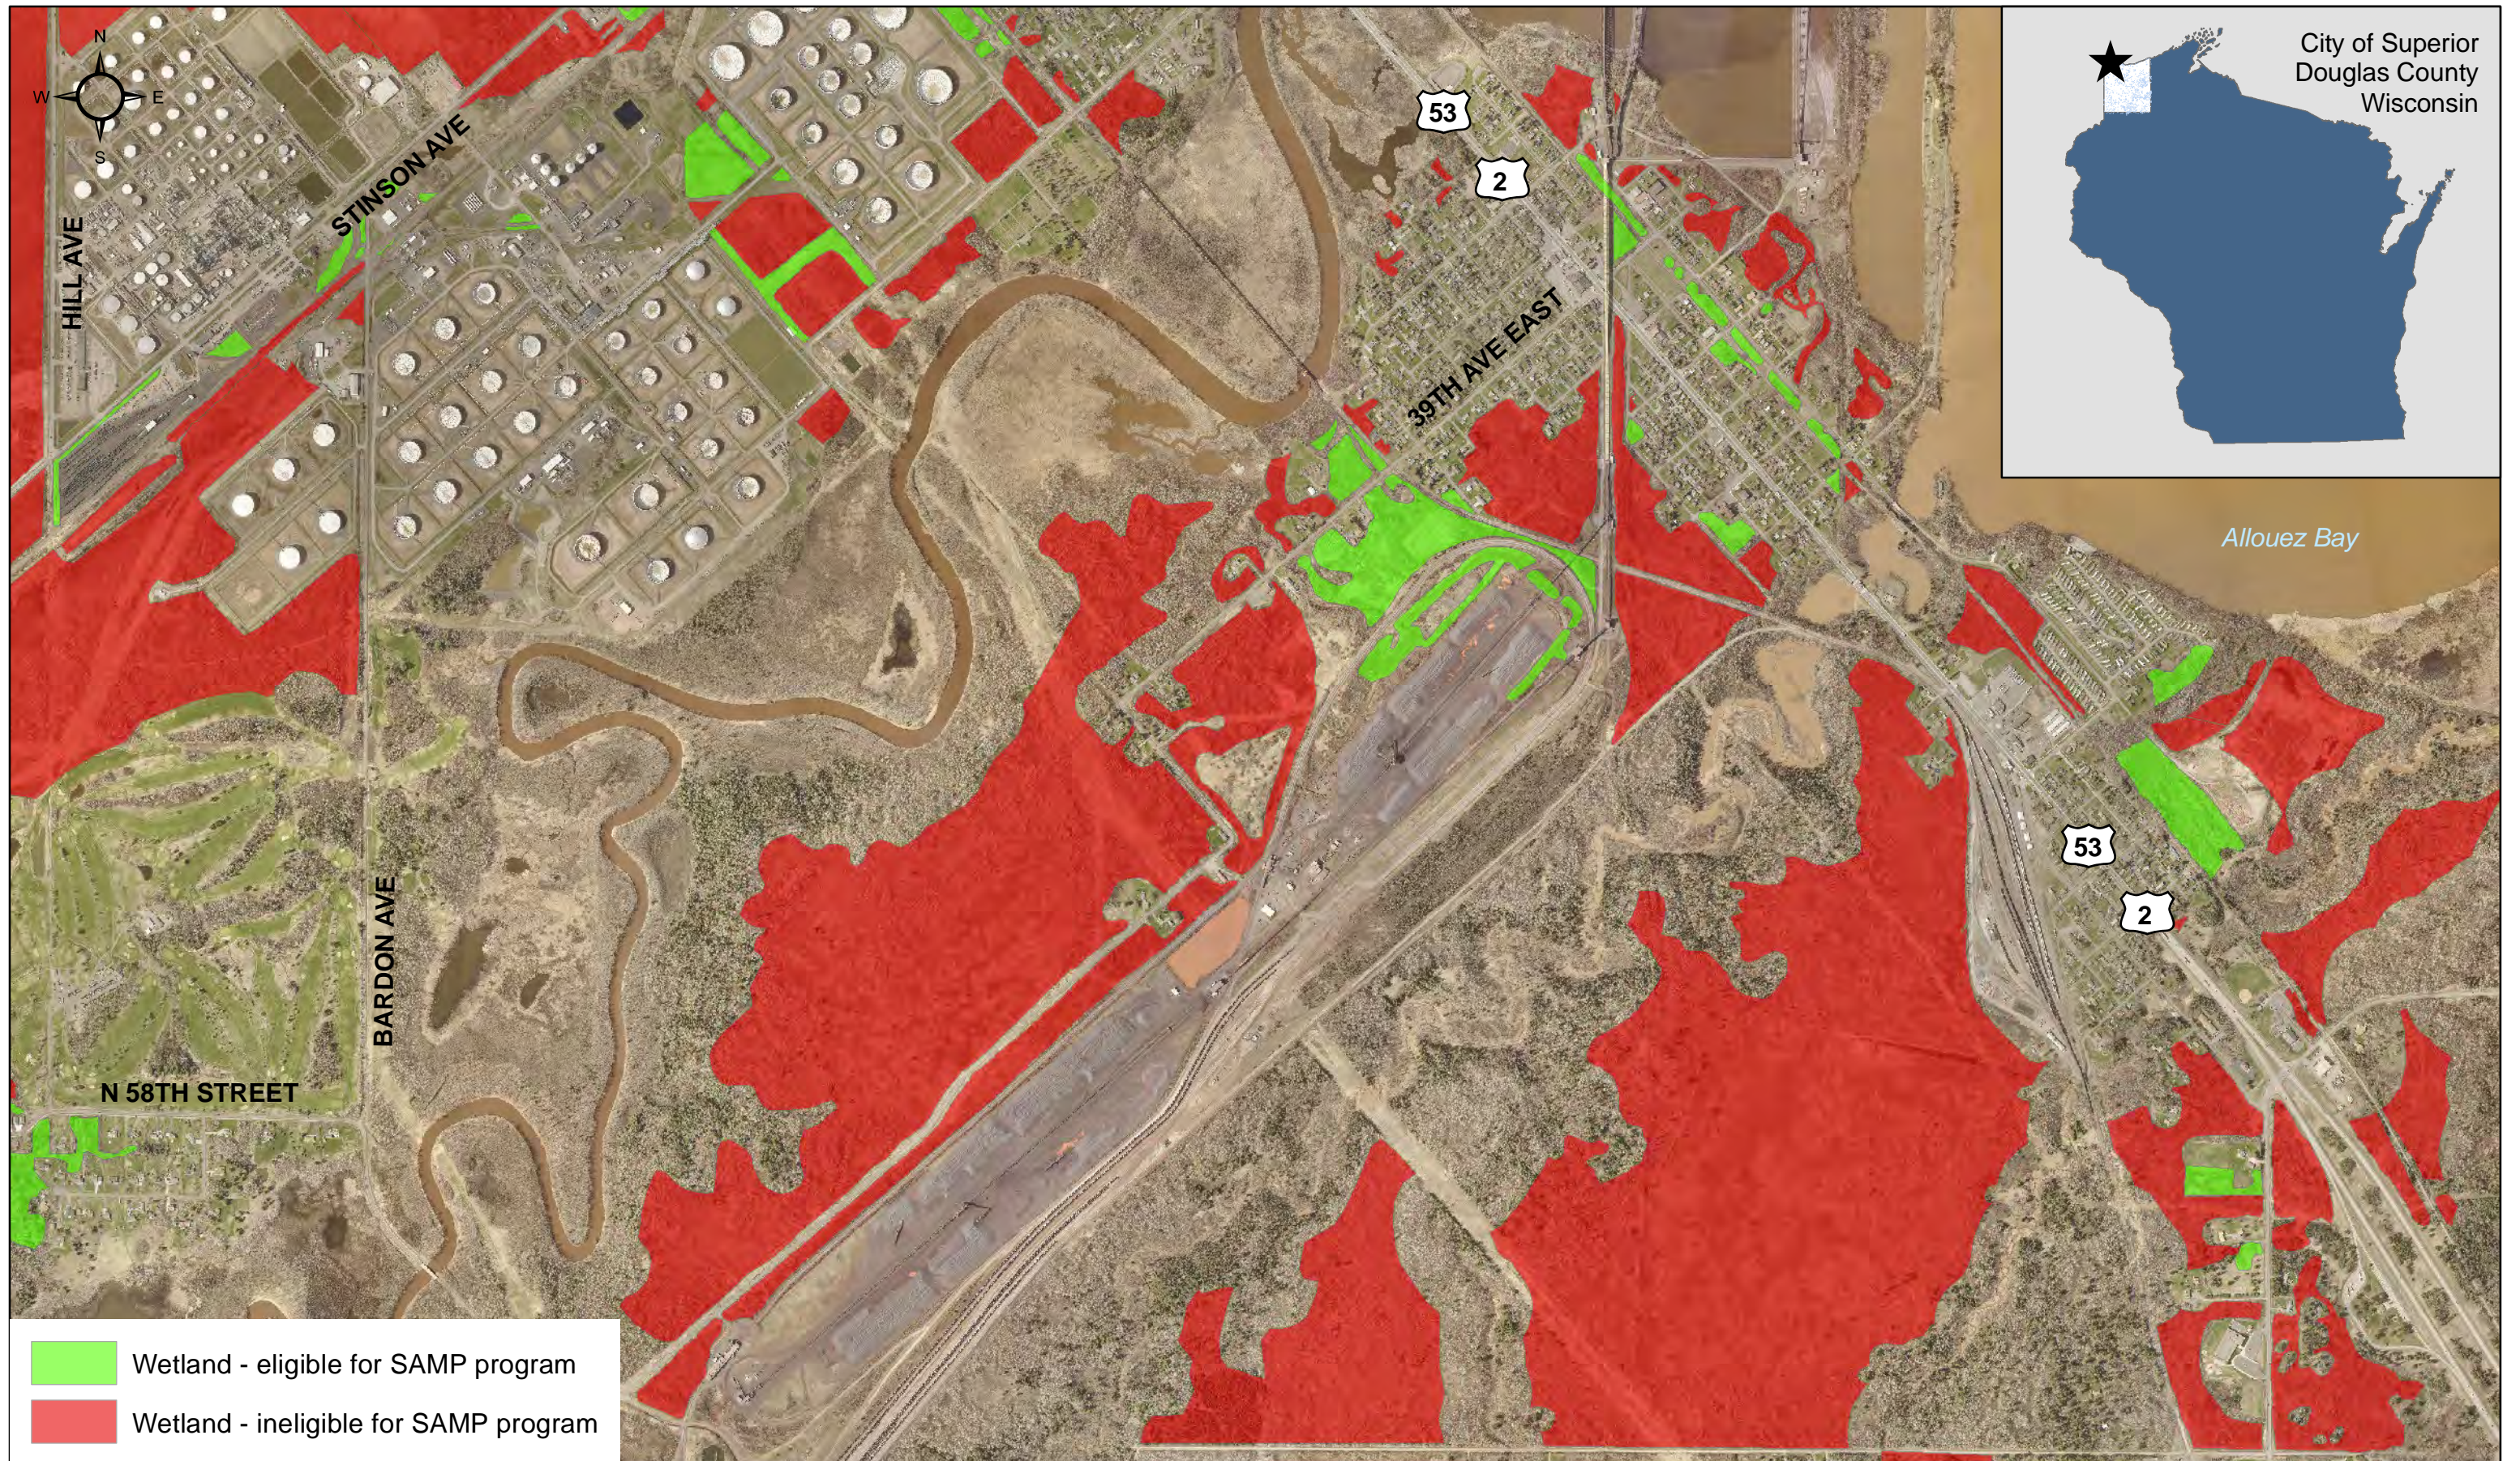

Figure 1C. SAMP Wetlands - City of Superior East Central

2023 Aerial Image. May by D. McNamara, March 2024.

Figure 1A. SAMP Wetlands - City of Superior North End

2023 Aerial Image. May by D. McNamara, March 2024.

Figure 1F. SAMP Wetlands - City of Superior Parkland Annex

2023 Aerial Image. Map by D. McNamara, March 2024.

Figure 1E. SAMP Wetlands - City of Superior South East

2023 Aerial Image. May by D. McNamara, March 2024.

Figure 1D. SAMP Wetlands - City of Superior South End

2023 Aerial Image. May by D. McNamara, March 2024.

Figure 1B. SAMP Wetlands - City of Superior West Central

2023 Aerial Image. May by D. McNamara, March 2024.