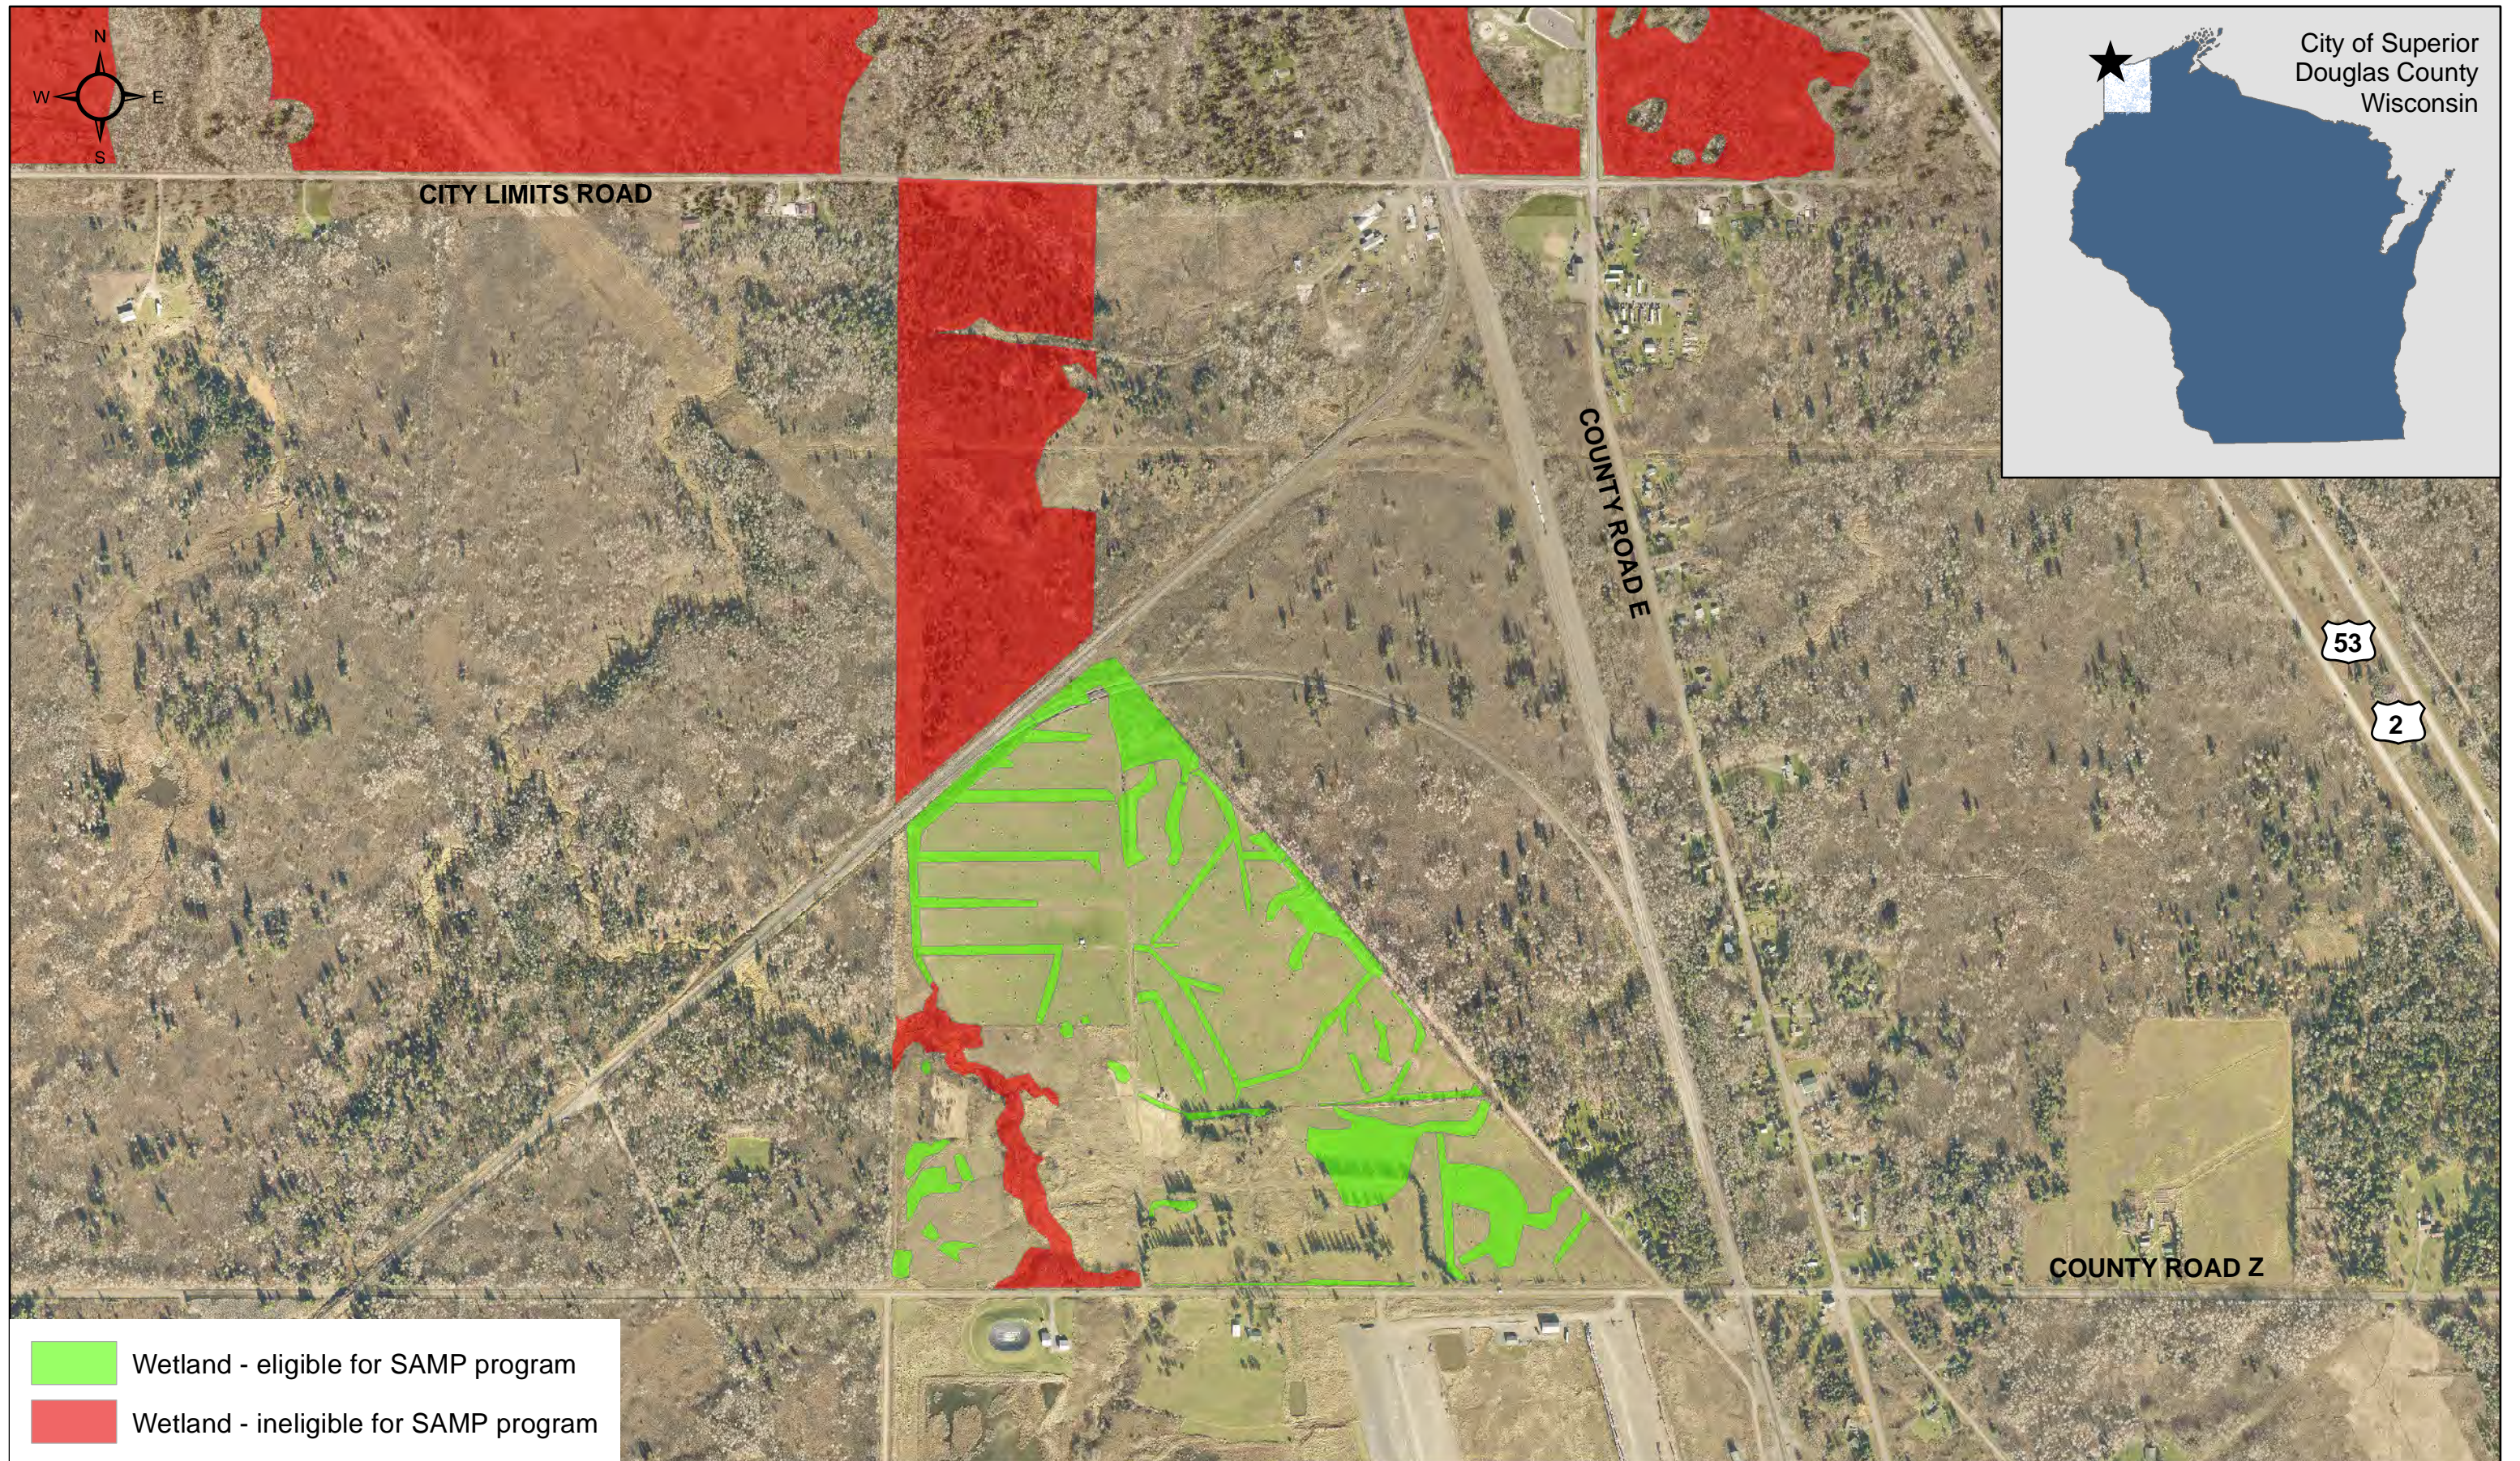

Figure 1C. SAMP Wetlands - City of Superior East Central

2023 Aerial Image. May by D. McNamara, March 2024.

Figure 1A. SAMP Wetlands - City of Superior North End

2023 Aerial Image. May by D. McNamara, March 2024.

Figure 1F. SAMP Wetlands - City of Superior Parkland Annex

2023 Aerial Image. Map by D. McNamara, March 2024.

Figure 1E. SAMP Wetlands - City of Superior South East

2023 Aerial Image. May by D. McNamara, March 2024.

Figure 1D. SAMP Wetlands - City of Superior South End

2023 Aerial Image. May by D. McNamara, March 2024.

Figure 1B. SAMP Wetlands - City of Superior West Central

2023 Aerial Image. May by D. McNamara, March 2024.