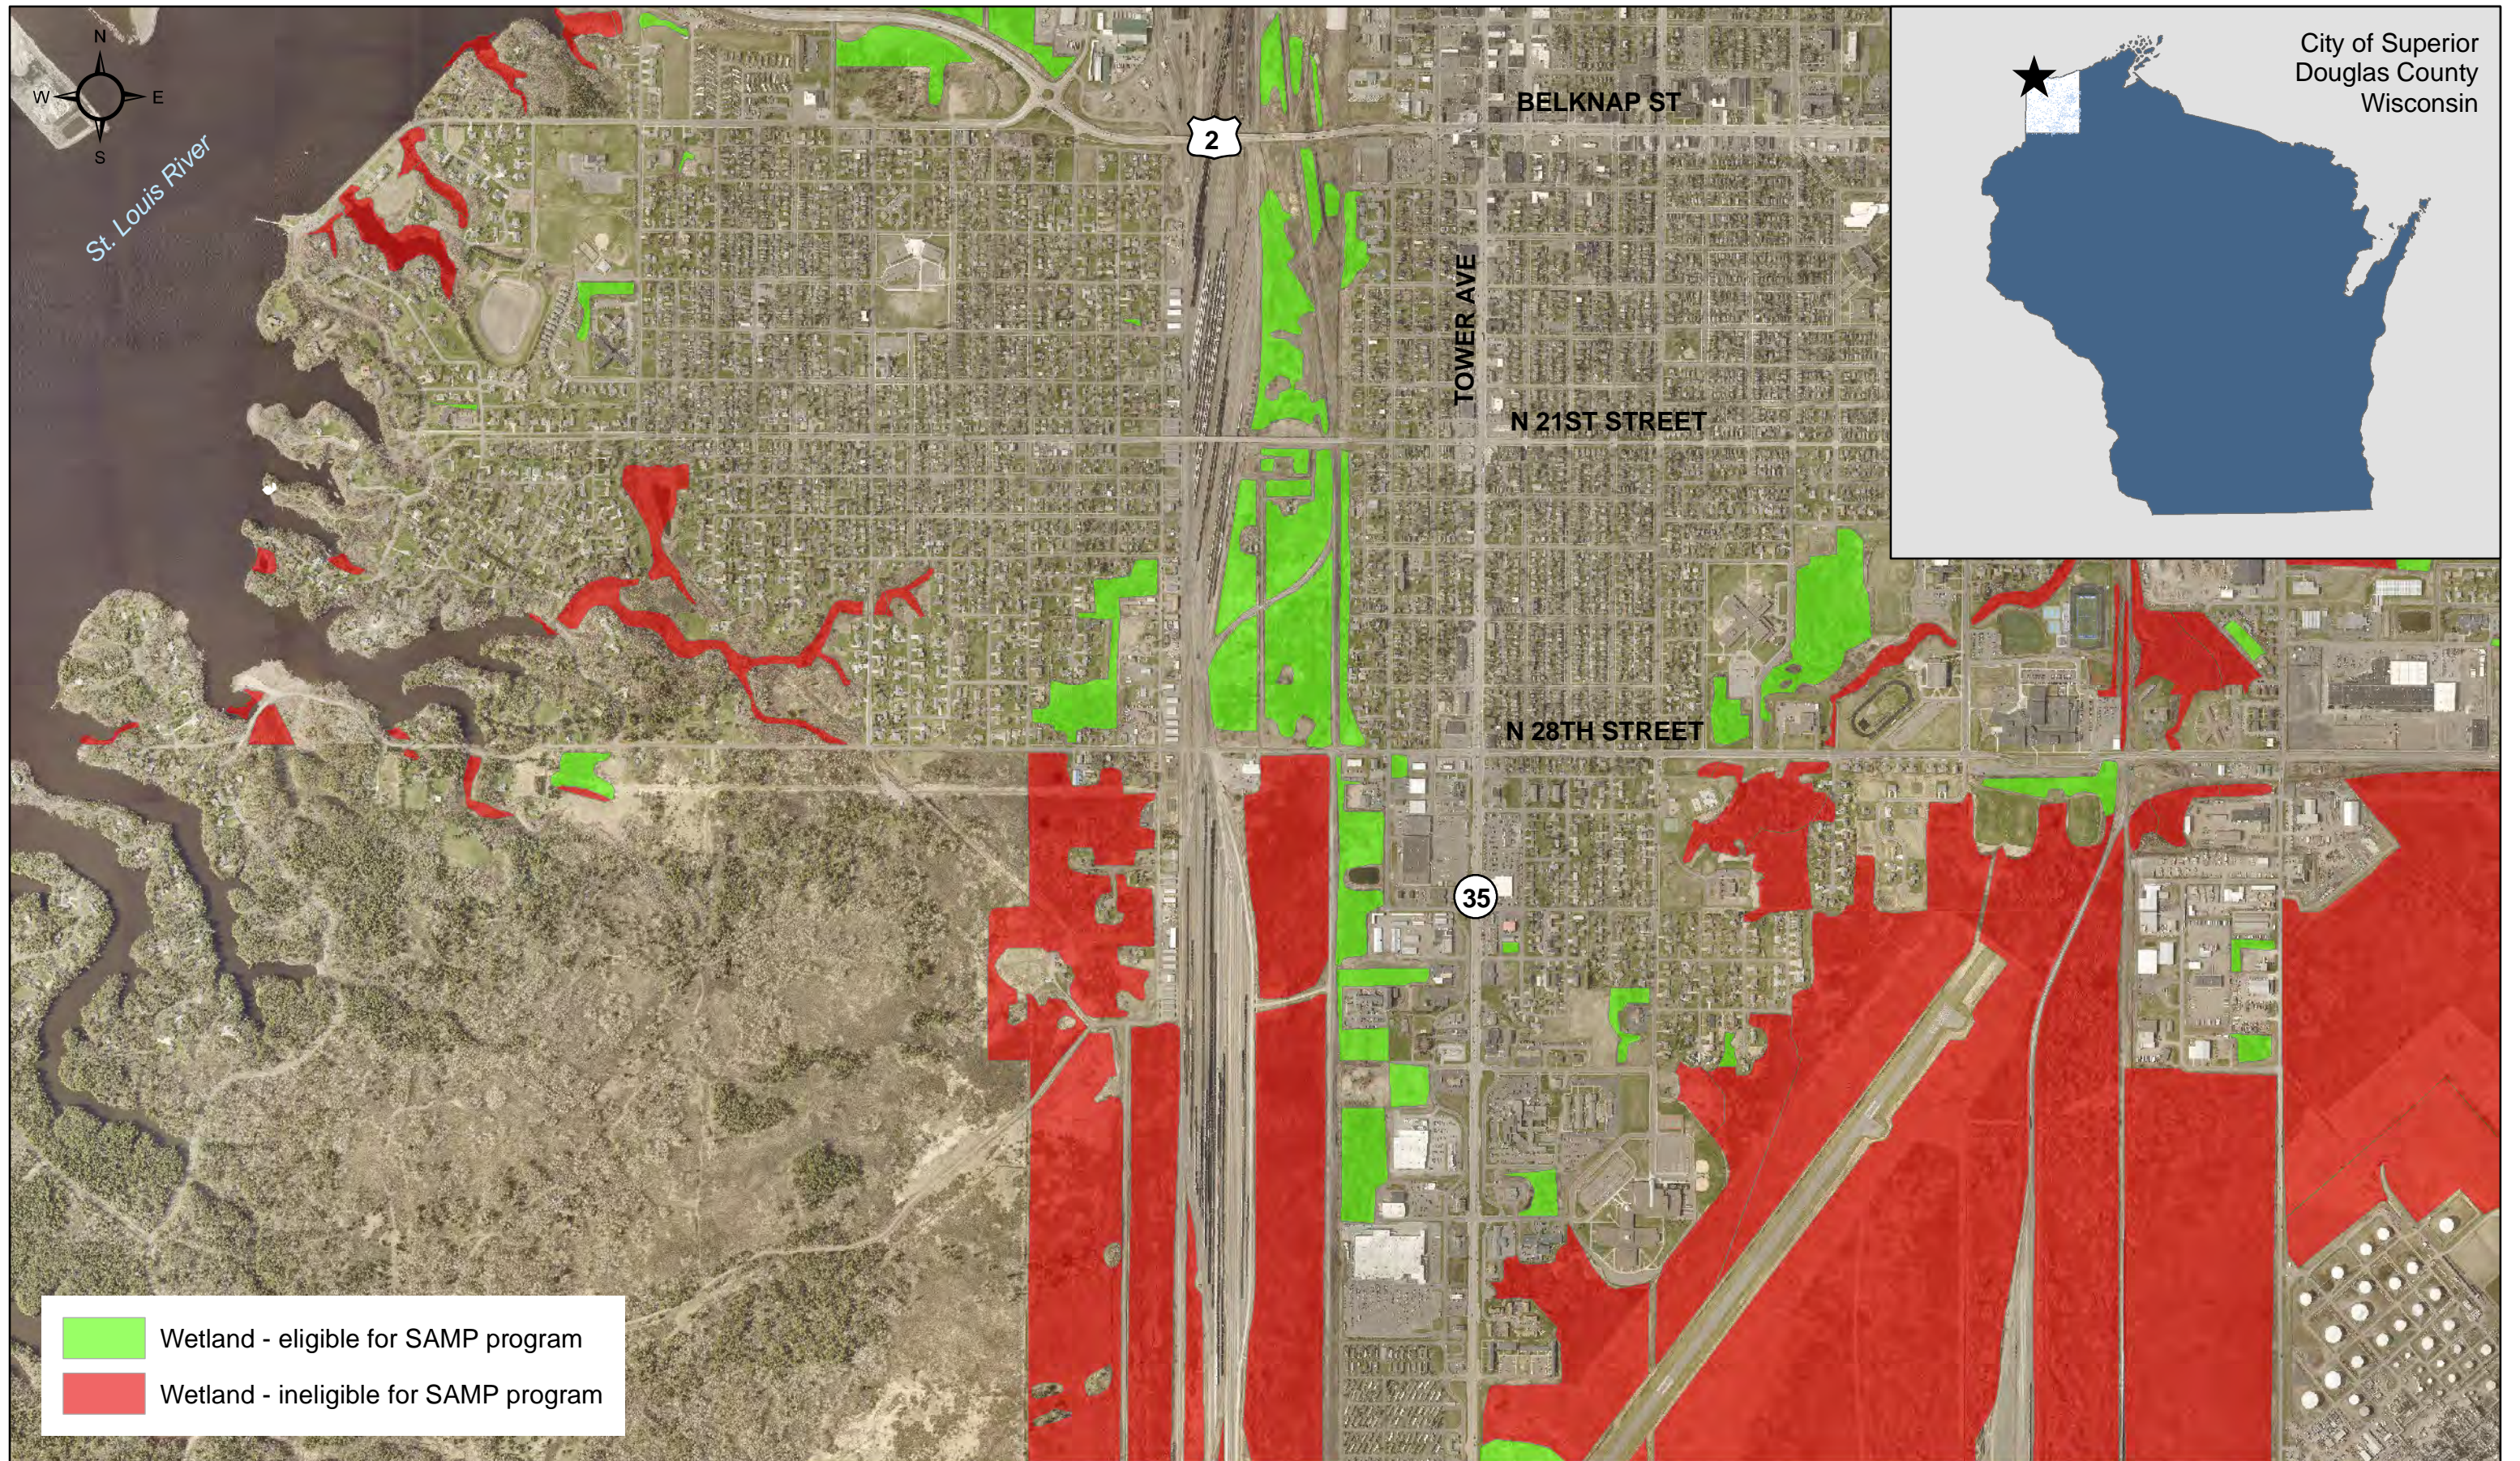

Figure 1C. SAMP Wetlands - City of Superior East Central

2023 Aerial Image. May by D. McNamara, March 2024.

Figure 1A. SAMP Wetlands - City of Superior North End

2023 Aerial Image. May by D. McNamara, March 2024.

Figure 1F. SAMP Wetlands - City of Superior Parkland Annex

2023 Aerial Image. Map by D. McNamara, March 2024.

Figure 1E. SAMP Wetlands - City of Superior South East

2023 Aerial Image. May by D. McNamara, March 2024.

Figure 1D. SAMP Wetlands - City of Superior South End

2023 Aerial Image. May by D. McNamara, March 2024.

Figure 1B. SAMP Wetlands - City of Superior West Central

2023 Aerial Image. May by D. McNamara, March 2024.