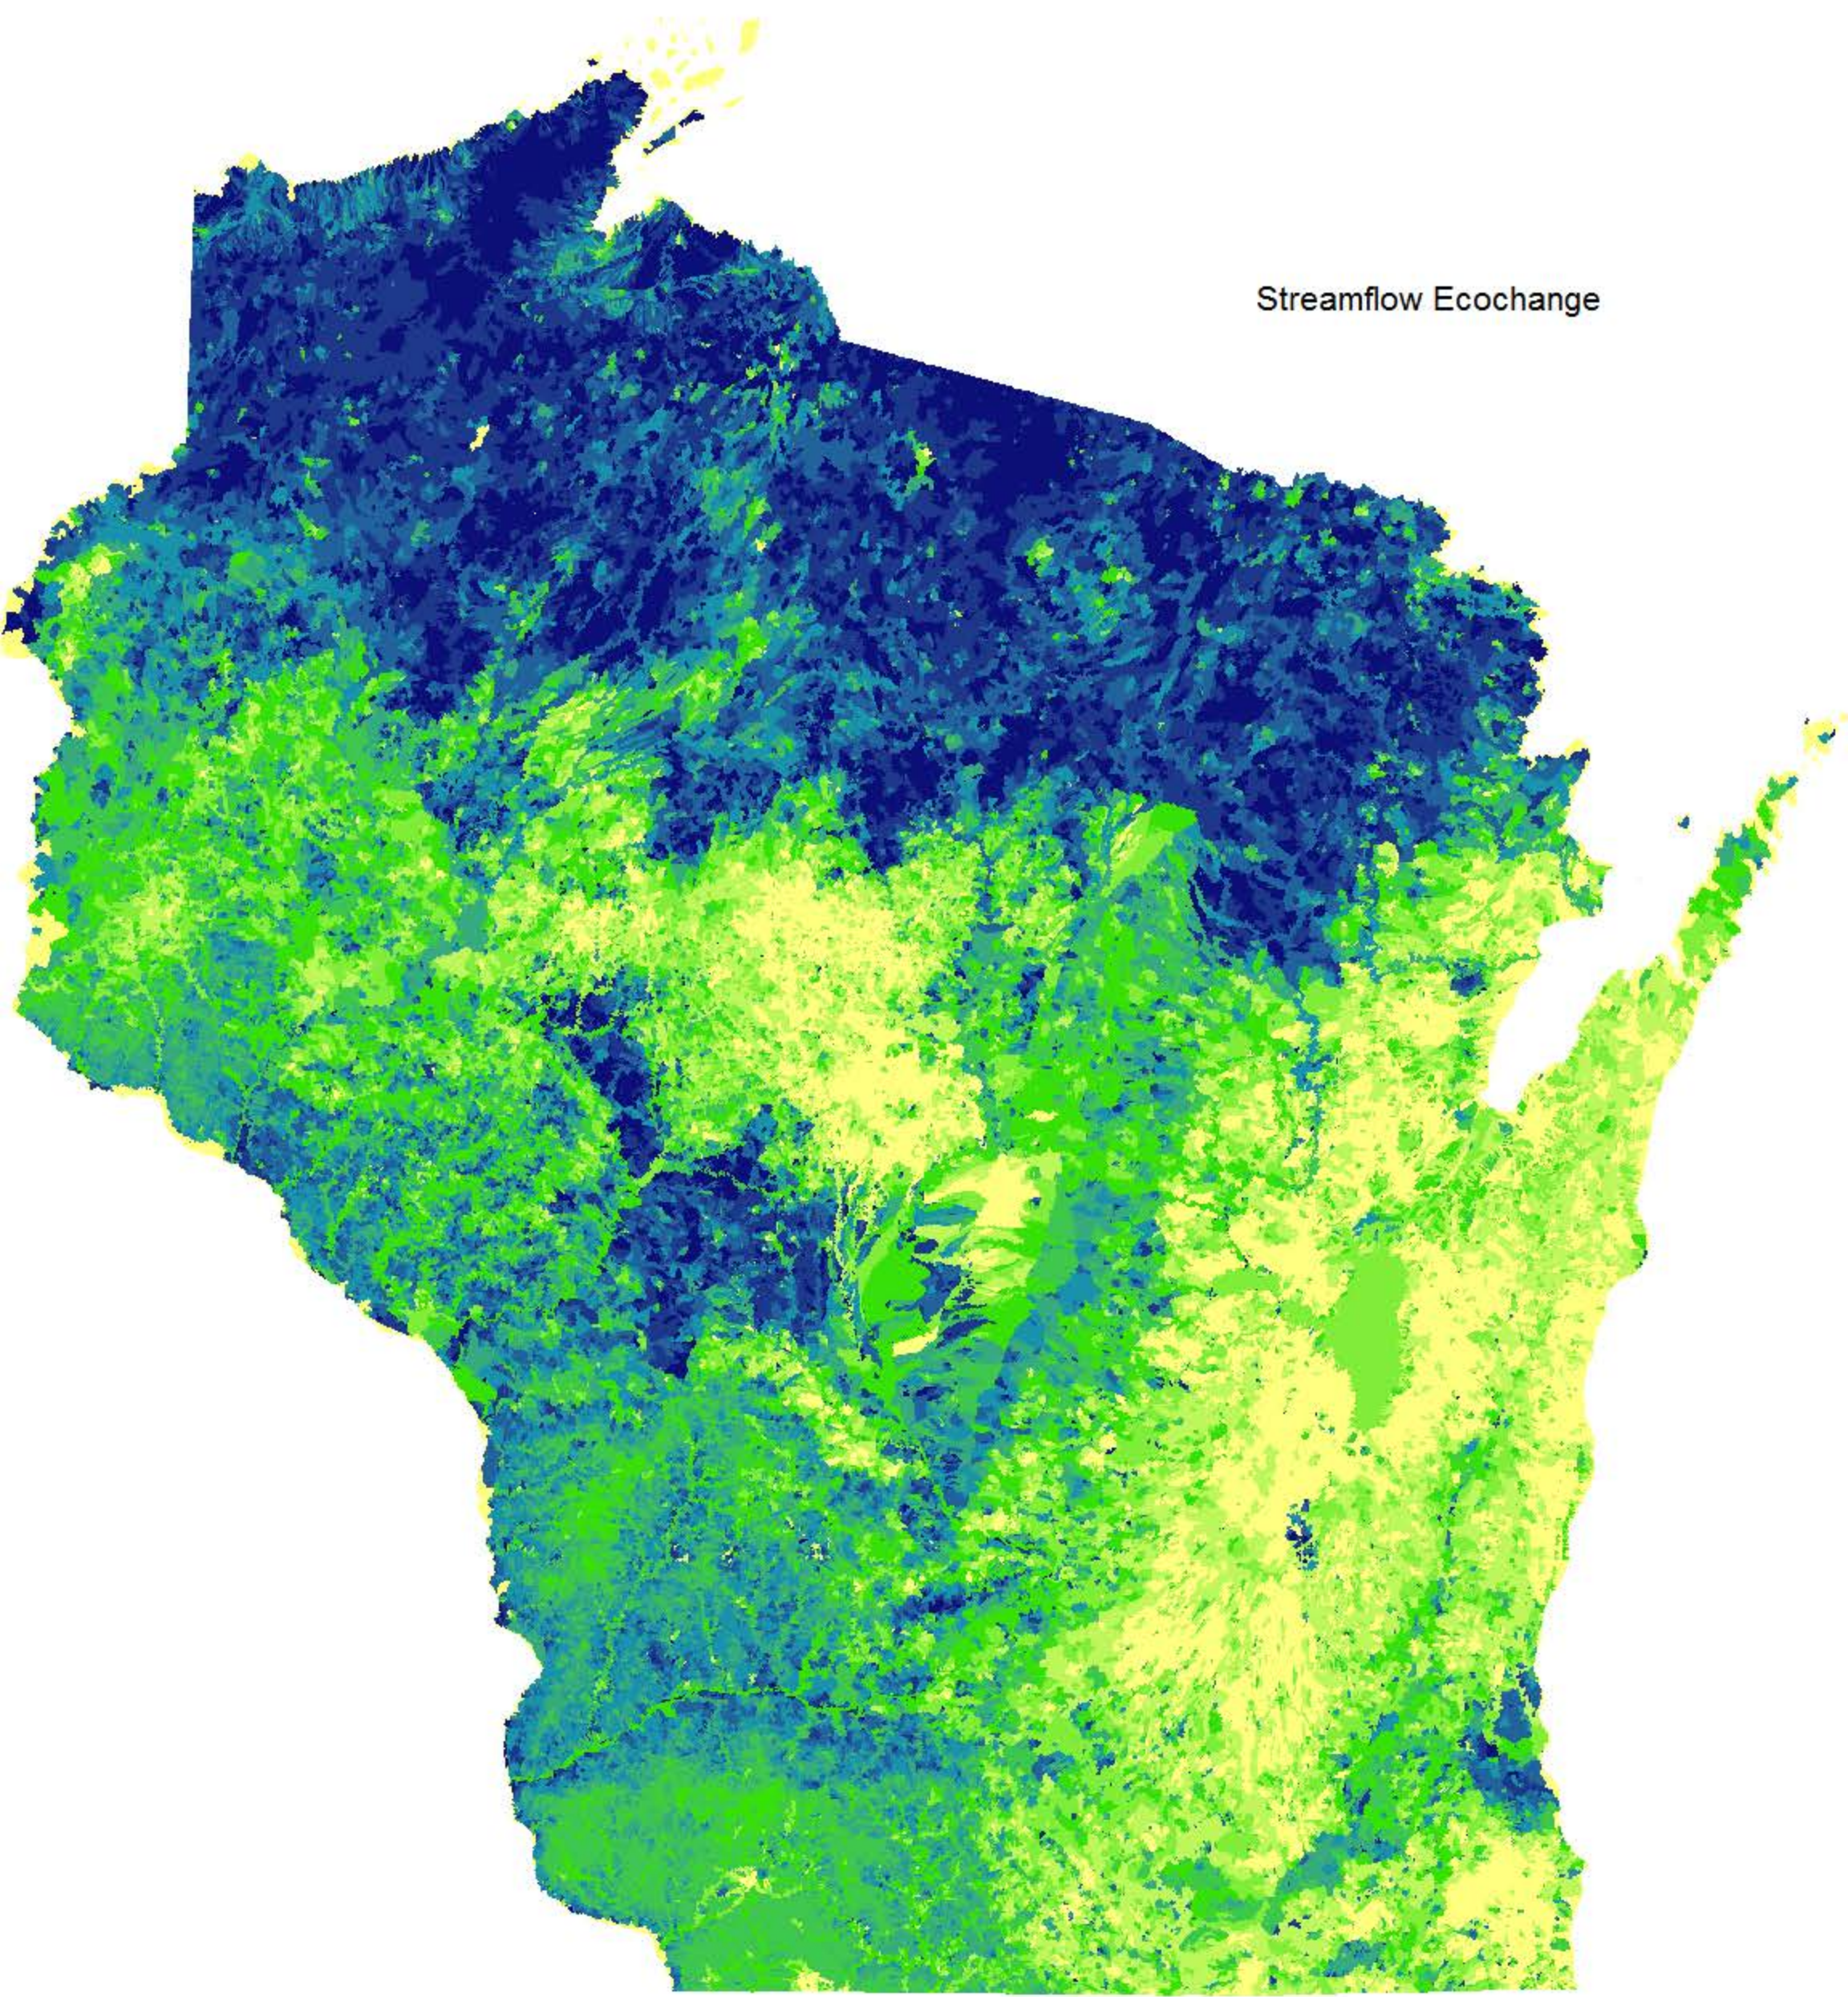

Streamflow Ecochange

Hydrologic Condition Sub-Index

Low

High