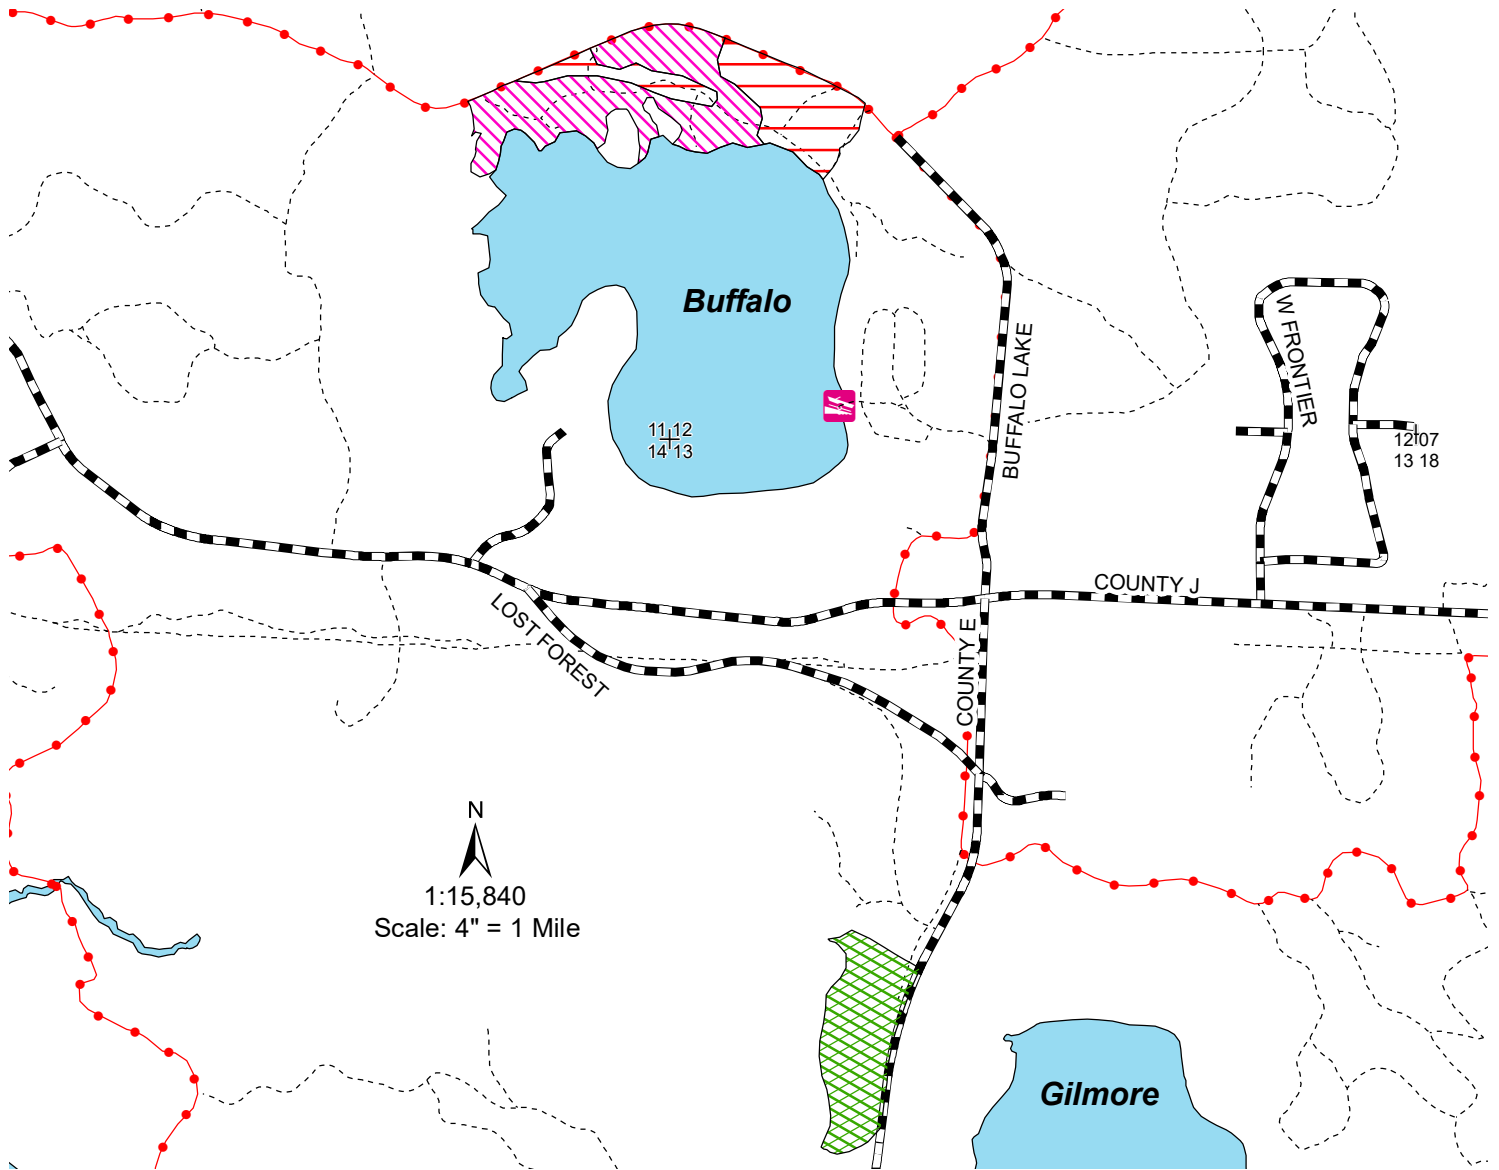

**NORTHERN HIGHLAND AMERICAN LEGION STATE FOREST**  
**C17 STANDS 2 & 15**  
**SAMS FIRST RODEO - 51 ACRES**  
**TOWN OF WOODRUFF T39N, R7E, SECTION 11, 12 & 13**  
**NHAL - SF MASTER PLAN MGMT AREA 5 - BIG ARBOR VITAE LOAMY HILLS -**  
**FOREST PRODUCTION**  
**NHAL - SF MASTER PLAN MGMT AREA 6 - ONEIDA SANDY PLAINS -**  
**FOREST PRODUCTION**

Legend	
+	Section Corner
—+—+—+—	Town and County Roads
----	Woods Roads
—●—●—●—	Snowmobile Trails
—	C17A Stand 2
—/—/—/—/—	C17A Stand 4
—\—\—\—\—	C17A Stand 15
—	Lakes

**Area 5: Big Arbor Vitae Loamy Hills**  
C17 Stand 15 (15 Acres) is a large sawlog size white pine stand with an origin year of 1914. This stand is scheduled for regeneration via a shelterwood or seedtree harvest.

**Area 6: Oneida Sandy Plains**  
C17 Stand 2 (14 Acres) is an aspen stand with an origin year of 1976. This stand will undergo a coppice with standards to regenerate and maintain aspen on the landscape.

C17 Stand 4 (22 Acres) is a small sawlog size red pine plantation with an origin year of 1932. This stand will undergo a thinning to improve the spacing, health, and vigor of the remaining stems.