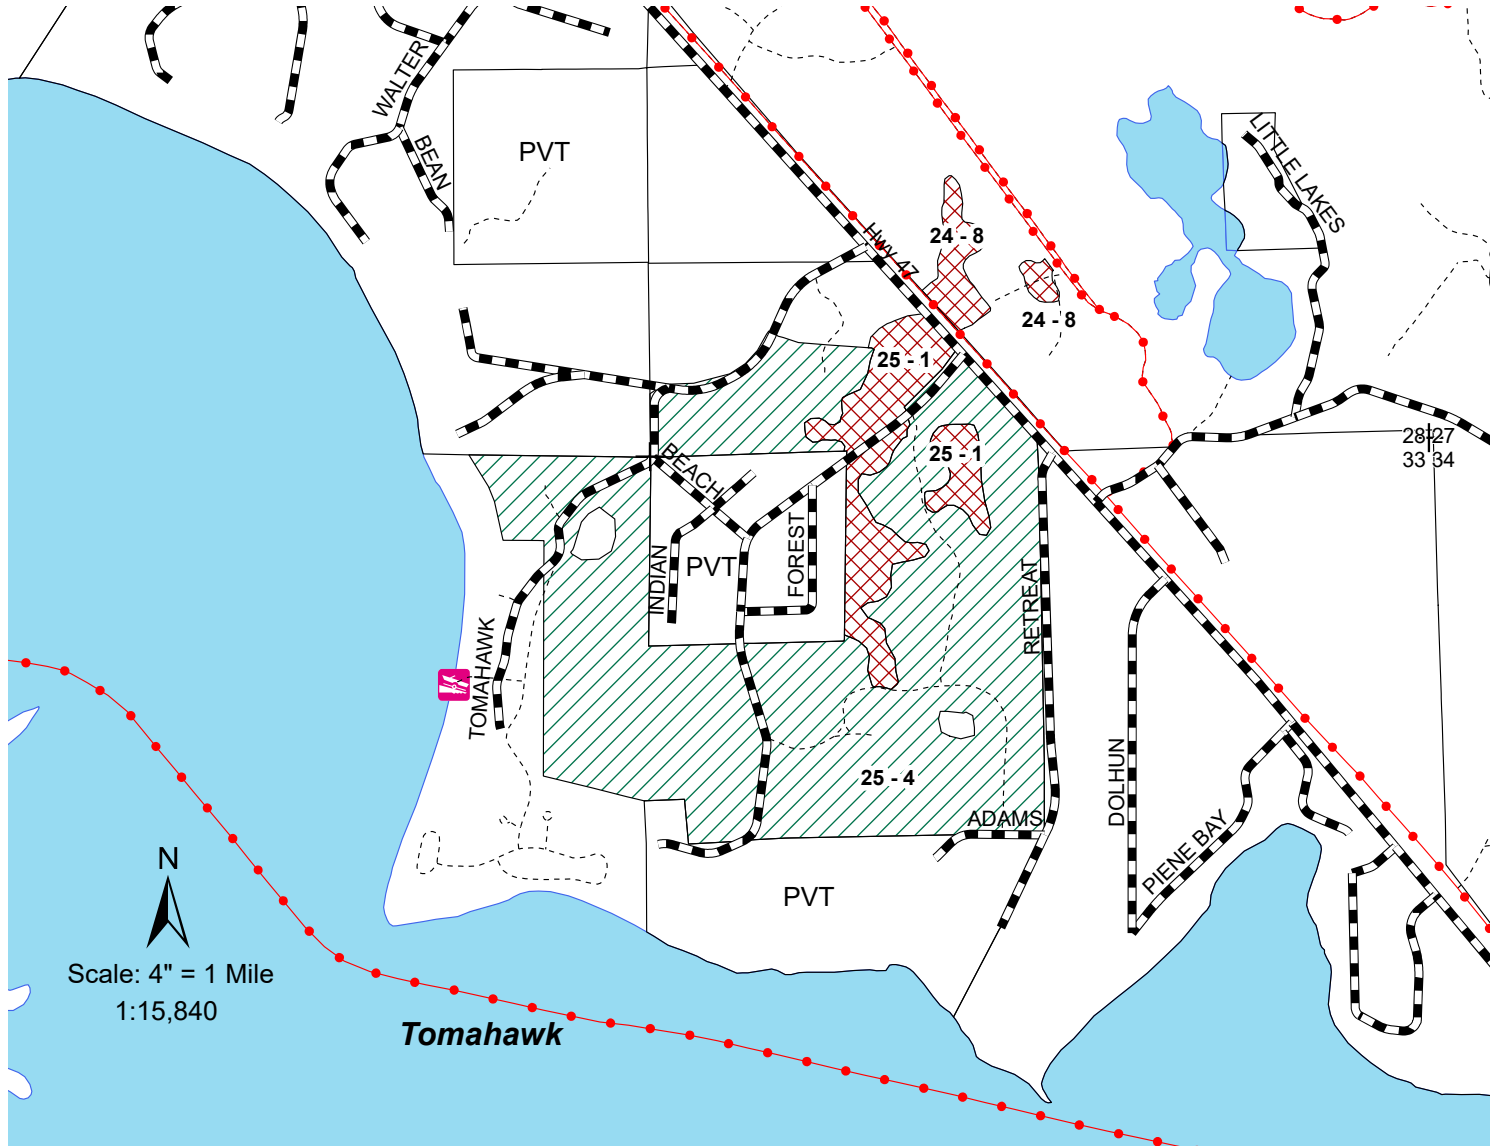

Northern Highland - American Legion State Forest

C24A Stand 8 and C25A Stands 1 & 4

Dolhun Oak and Pine 209 Acres

Town of Woodruff T39N, R7E, Sections 28, 32 & 33

NHAL - SF Master Plan Mgmt Area 5 - Big Arbor Vitae Loamy Hills - Forest Production

NHAL - SF Master Plan Mgmt Area 6 - Oneida Sandy Plains - Forest Production

Legend

- Section Corner
- Town and County Roads
- Snowmobile Trails
- Woods Roads
- Pine Thinning
- Oak Shelterwood
- Boat Landing
- Lakes
- Rivers and Streams

Area 6: Oneida Sandy Plains

C25 Stand 1 (25 Acres) is a red pine plantation with a year of origin of 1945. This stand will be thinned to improve the health and vigor of the remaining stems.

C25 Stand 4 (178 Acres) is comprised of small sawlog size red oak along with associated species. This stand was last thinned in 2000 and will now be undergoing a shelterwood harvest to promote regeneration.

C24 Stand 8 (6 Acres) is a red pine plantation with a year of origin of 1942. This stand will be thinned to improve the health and vigor of the remaining stems.