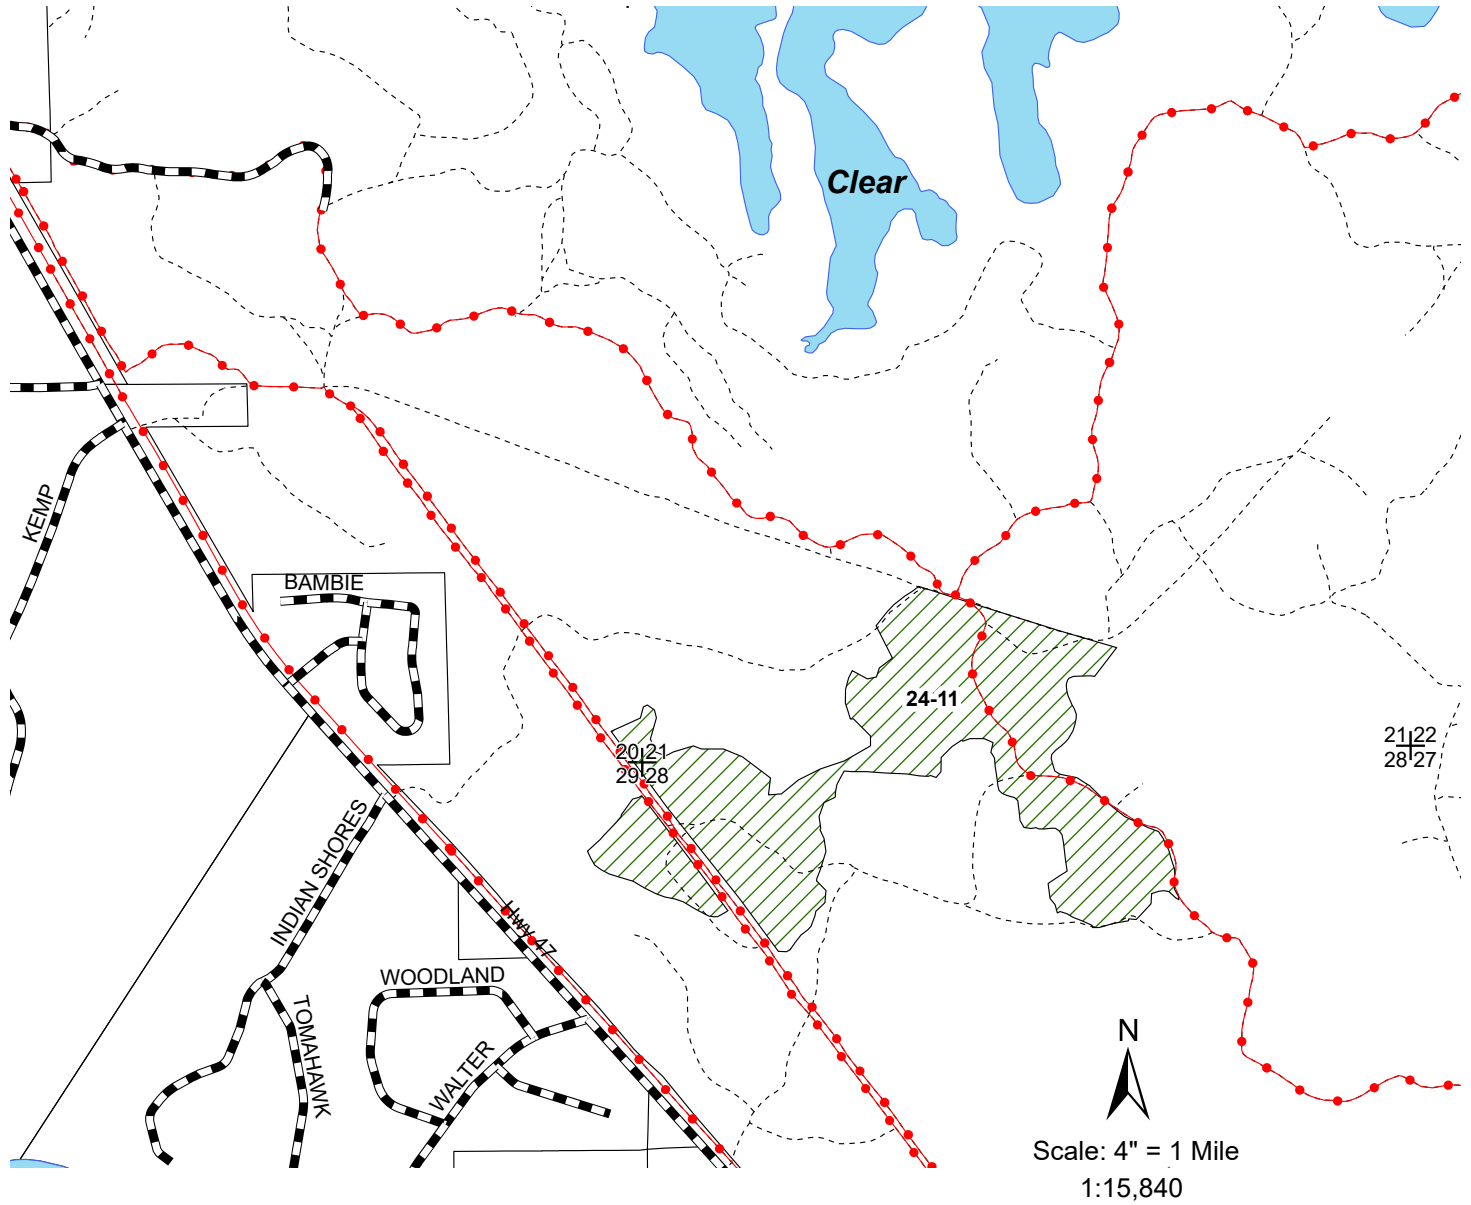

Northern Highland - American Legion State Forest

C24 Stand 11

Big Bad Oak 85 Acres

Town of Woodruff T40N, R7E, Sections 20, 21, 28 & 29

NHAL - SF Master Plan Mgmt Area 5 - Big Arbor Vitae Loamy Hills - Forest Production

Legend

- + Section Corner
- ▬ Town and County Roads
- Snowmobile Trails
- - - Woods Roads
- ▨ Oak Shelterwood Area
- Lakes

Area 5: Big Arbor Vitae Loamy Hills

C24 Stand 11 (85 Acres) is comprised of small sawlog size red oak that was last thinned in 2009. This stand will now undergo an initial shelterwood harvest to promote regeneration.