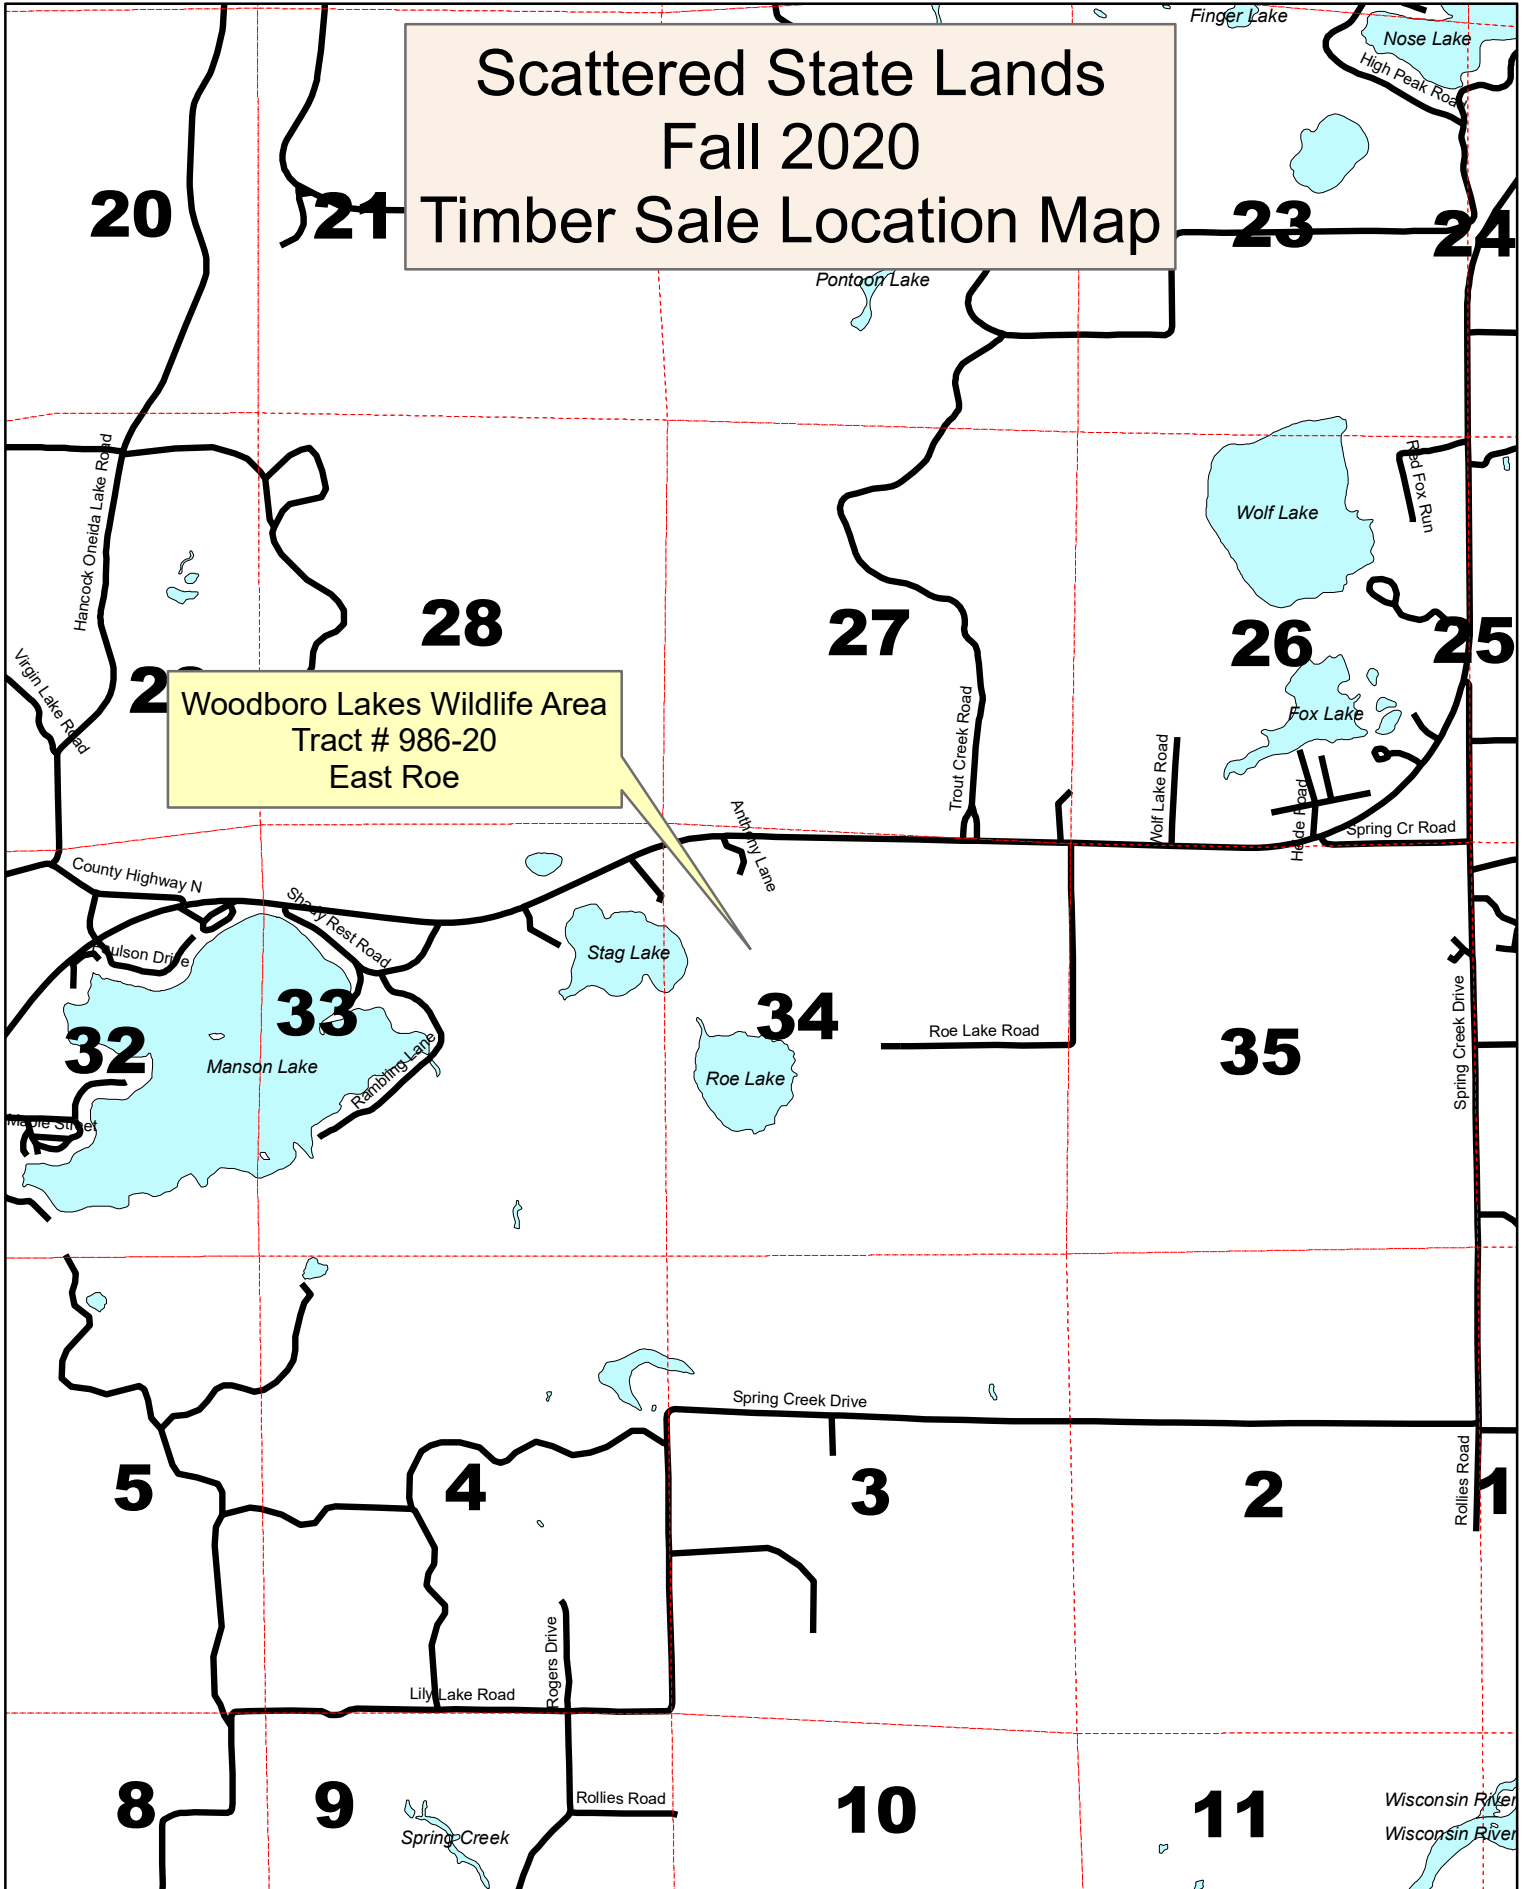

Scattered State Lands Fall 2020 Timber Sale Location Map

Woodboro Lakes Wildlife Area
Tract # 986-20
East Roe