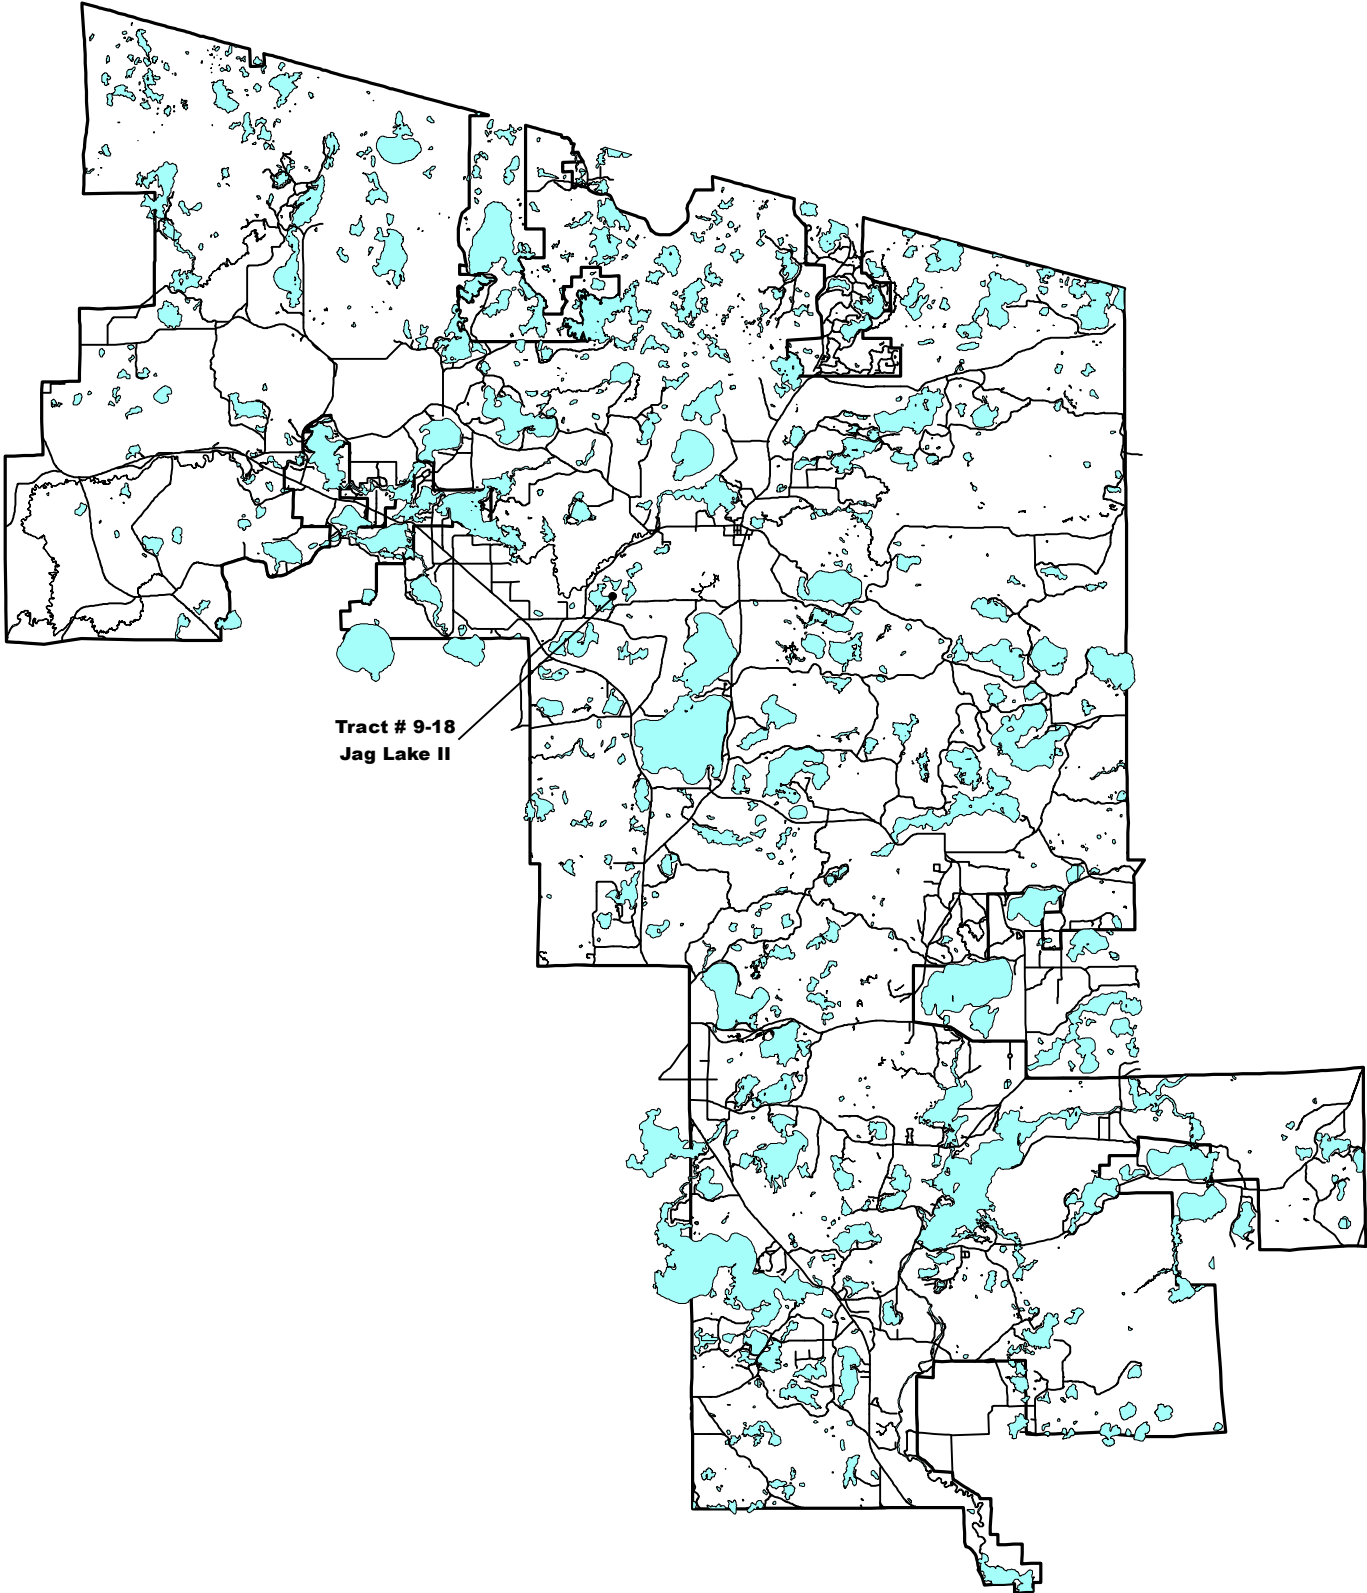

Northern Highland American Legion Fall 2018 REBID Timber Sale Location Map

**Willow Flowage Scenic Waters Area
January 2019
Timber Sale Location Map**

Woodboro Lakes Wildlife Area Fall 2018 Timber Sale Location Map