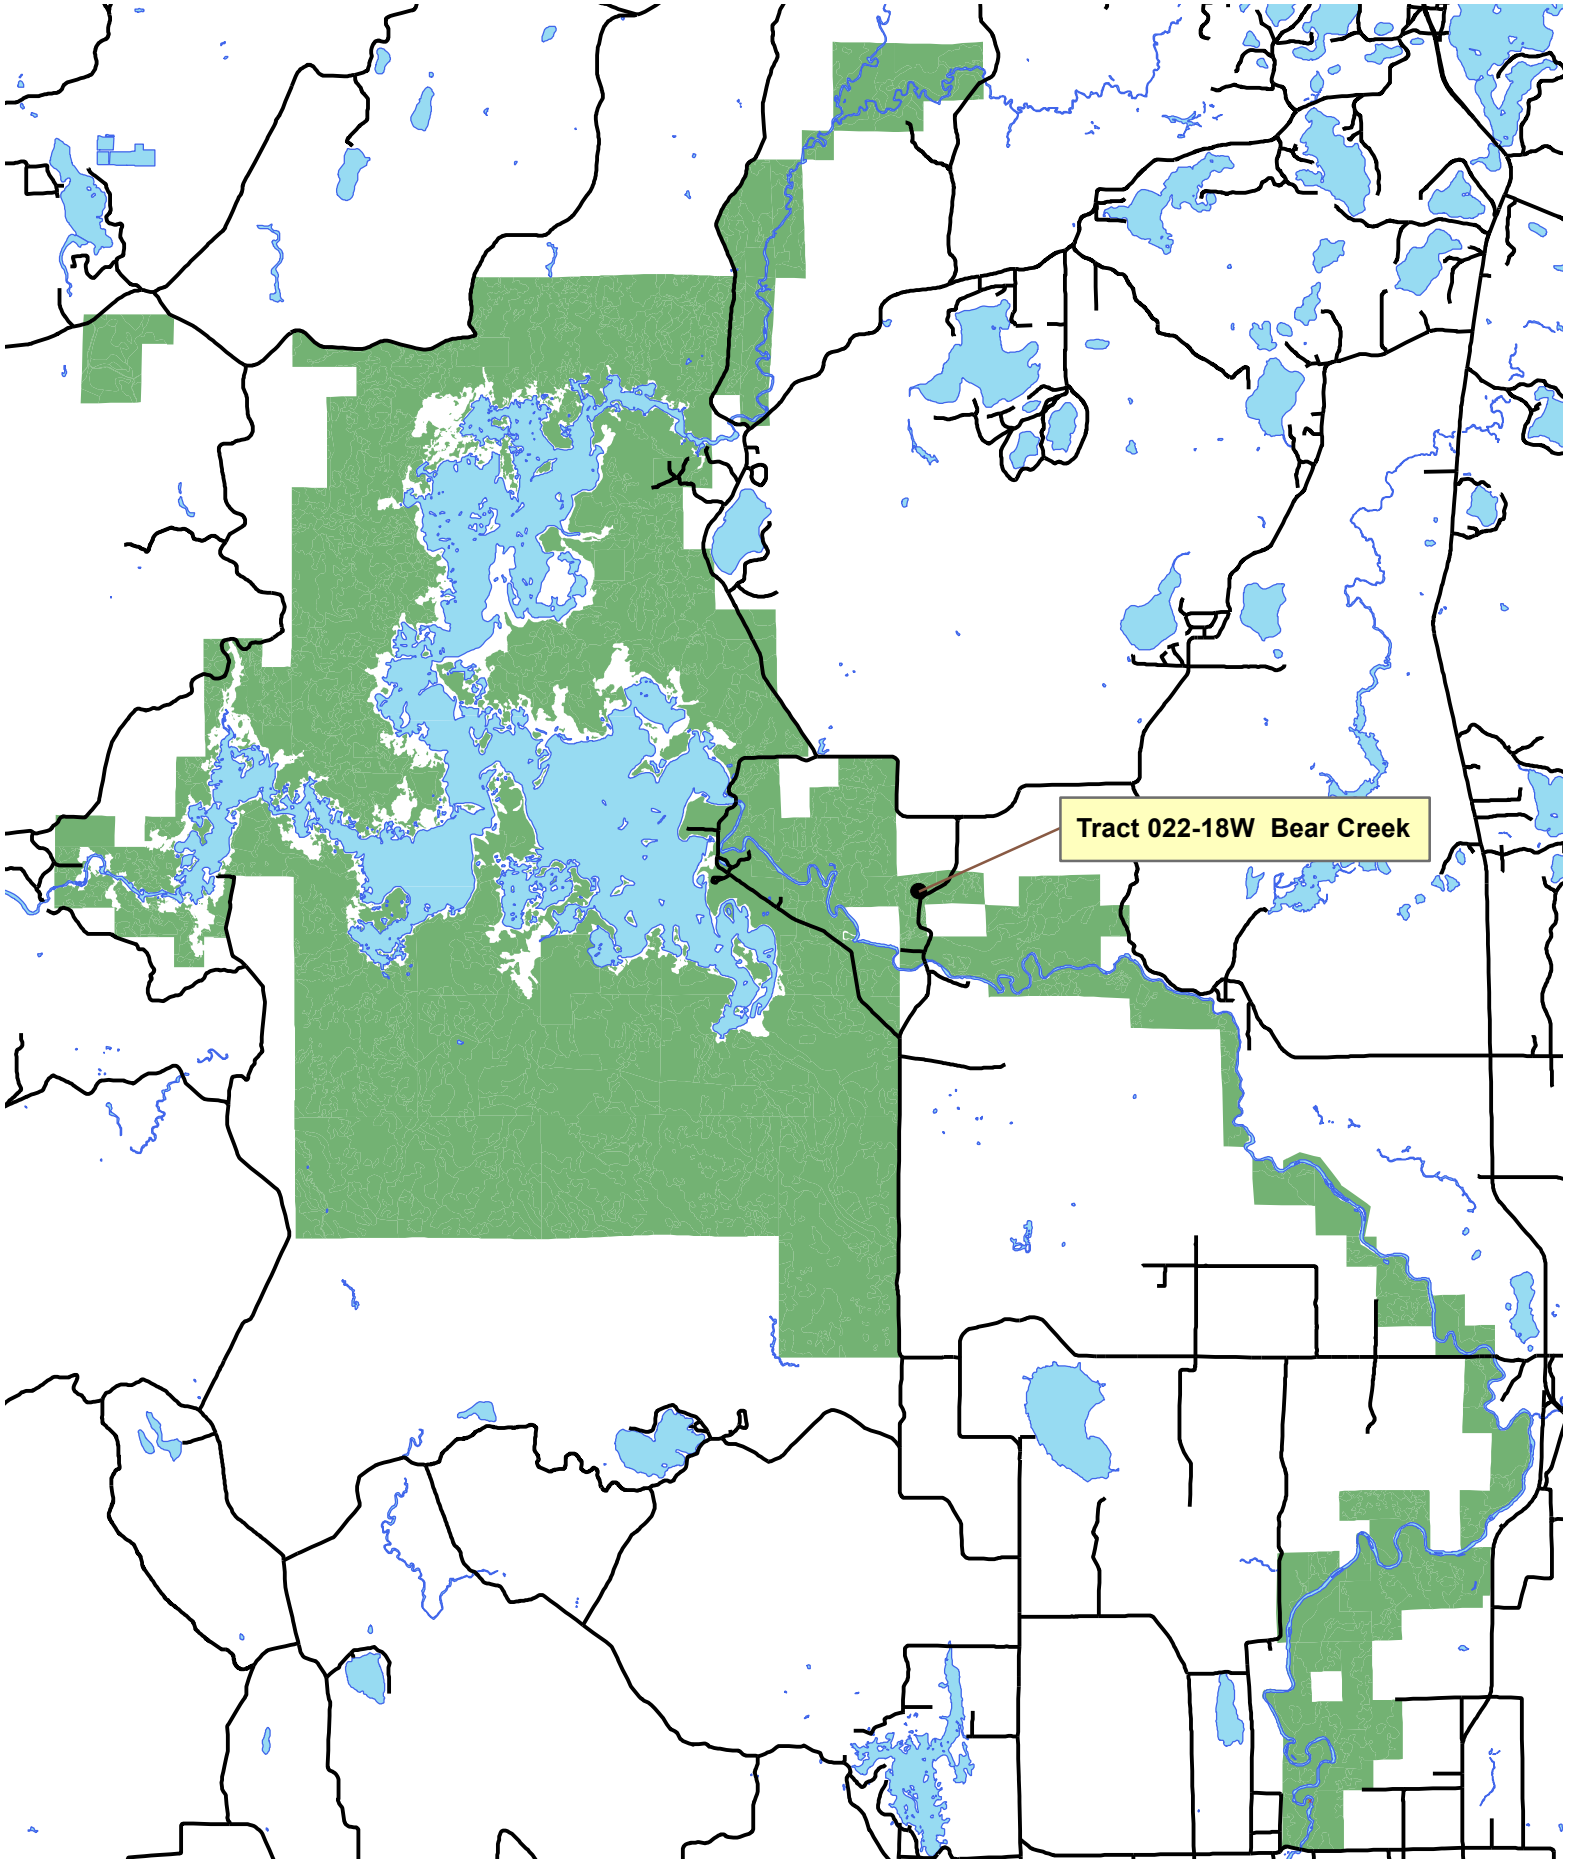

Northern Highland American Legion Fall 2018 REBID Timber Sale Location Map

**Willow Flowage Scenic Waters Area
January 2019
Timber Sale Location Map**

Woodboro Lakes Wildlife Area Fall 2018 Timber Sale Location Map