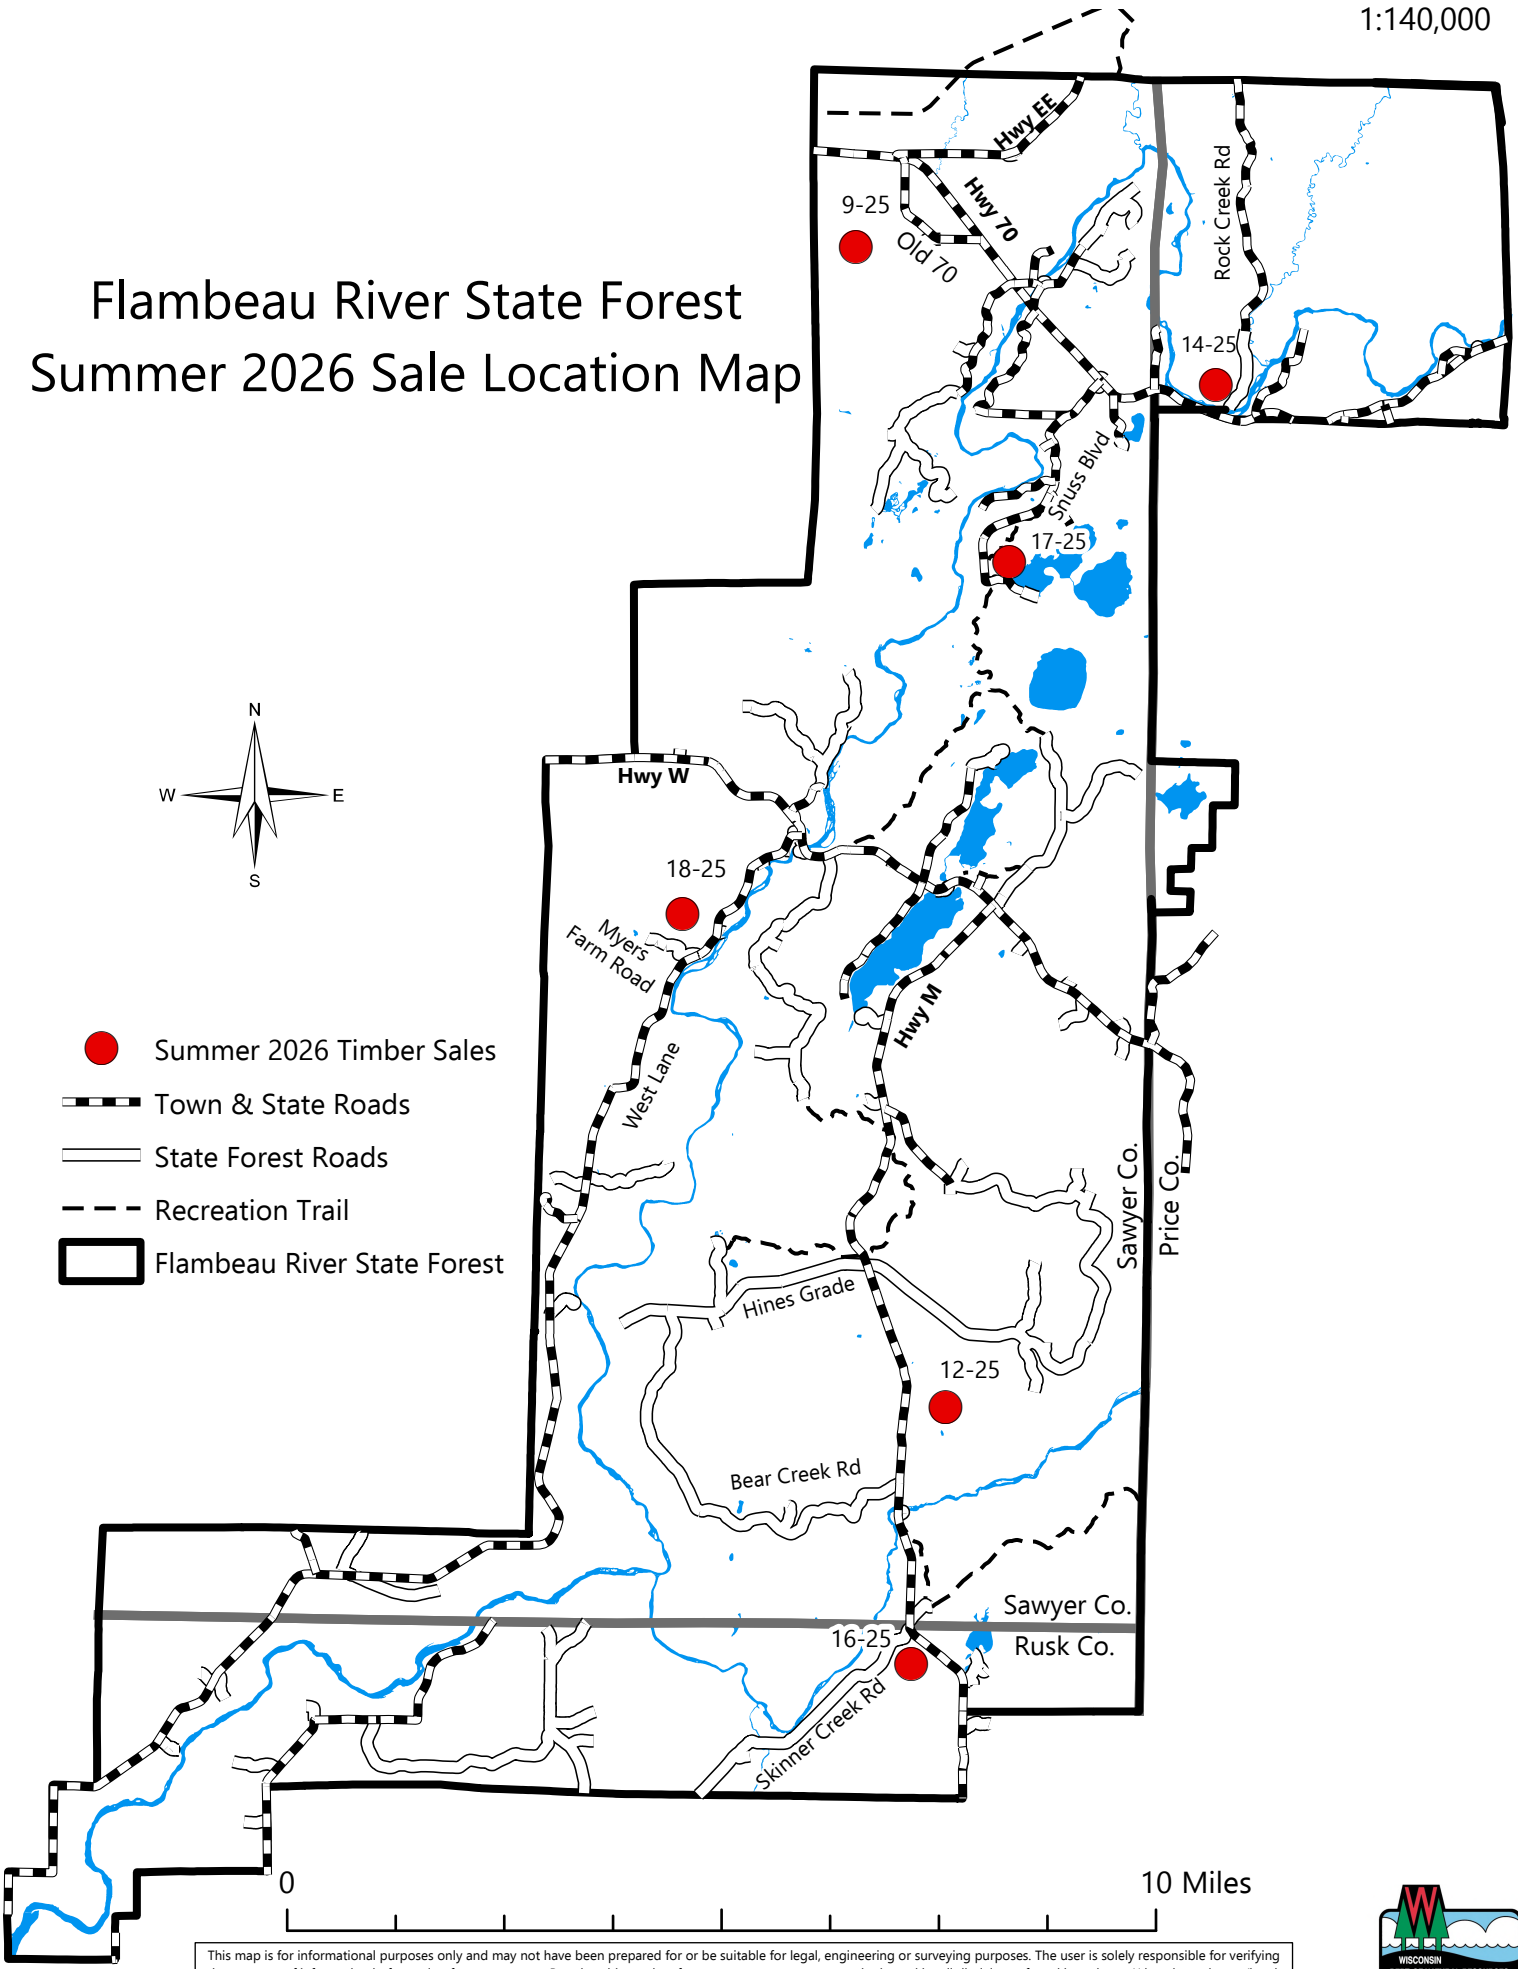

# Flambeau River State Forest Summer 2026 Sale Location Map

- Summer 2026 Timber Sales
- Town & State Roads
- State Forest Roads
- Recreation Trail
- Flambeau River State Forest

This map is for informational purposes only and may not have been prepared for or be suitable for legal, engineering or surveying purposes. The user is solely responsible for verifying the accuracy of information before using for any purpose. By using this product for any purpose user agrees to be bound by all disclaimers found here: <https://dnr.wisconsin.gov/legal>.