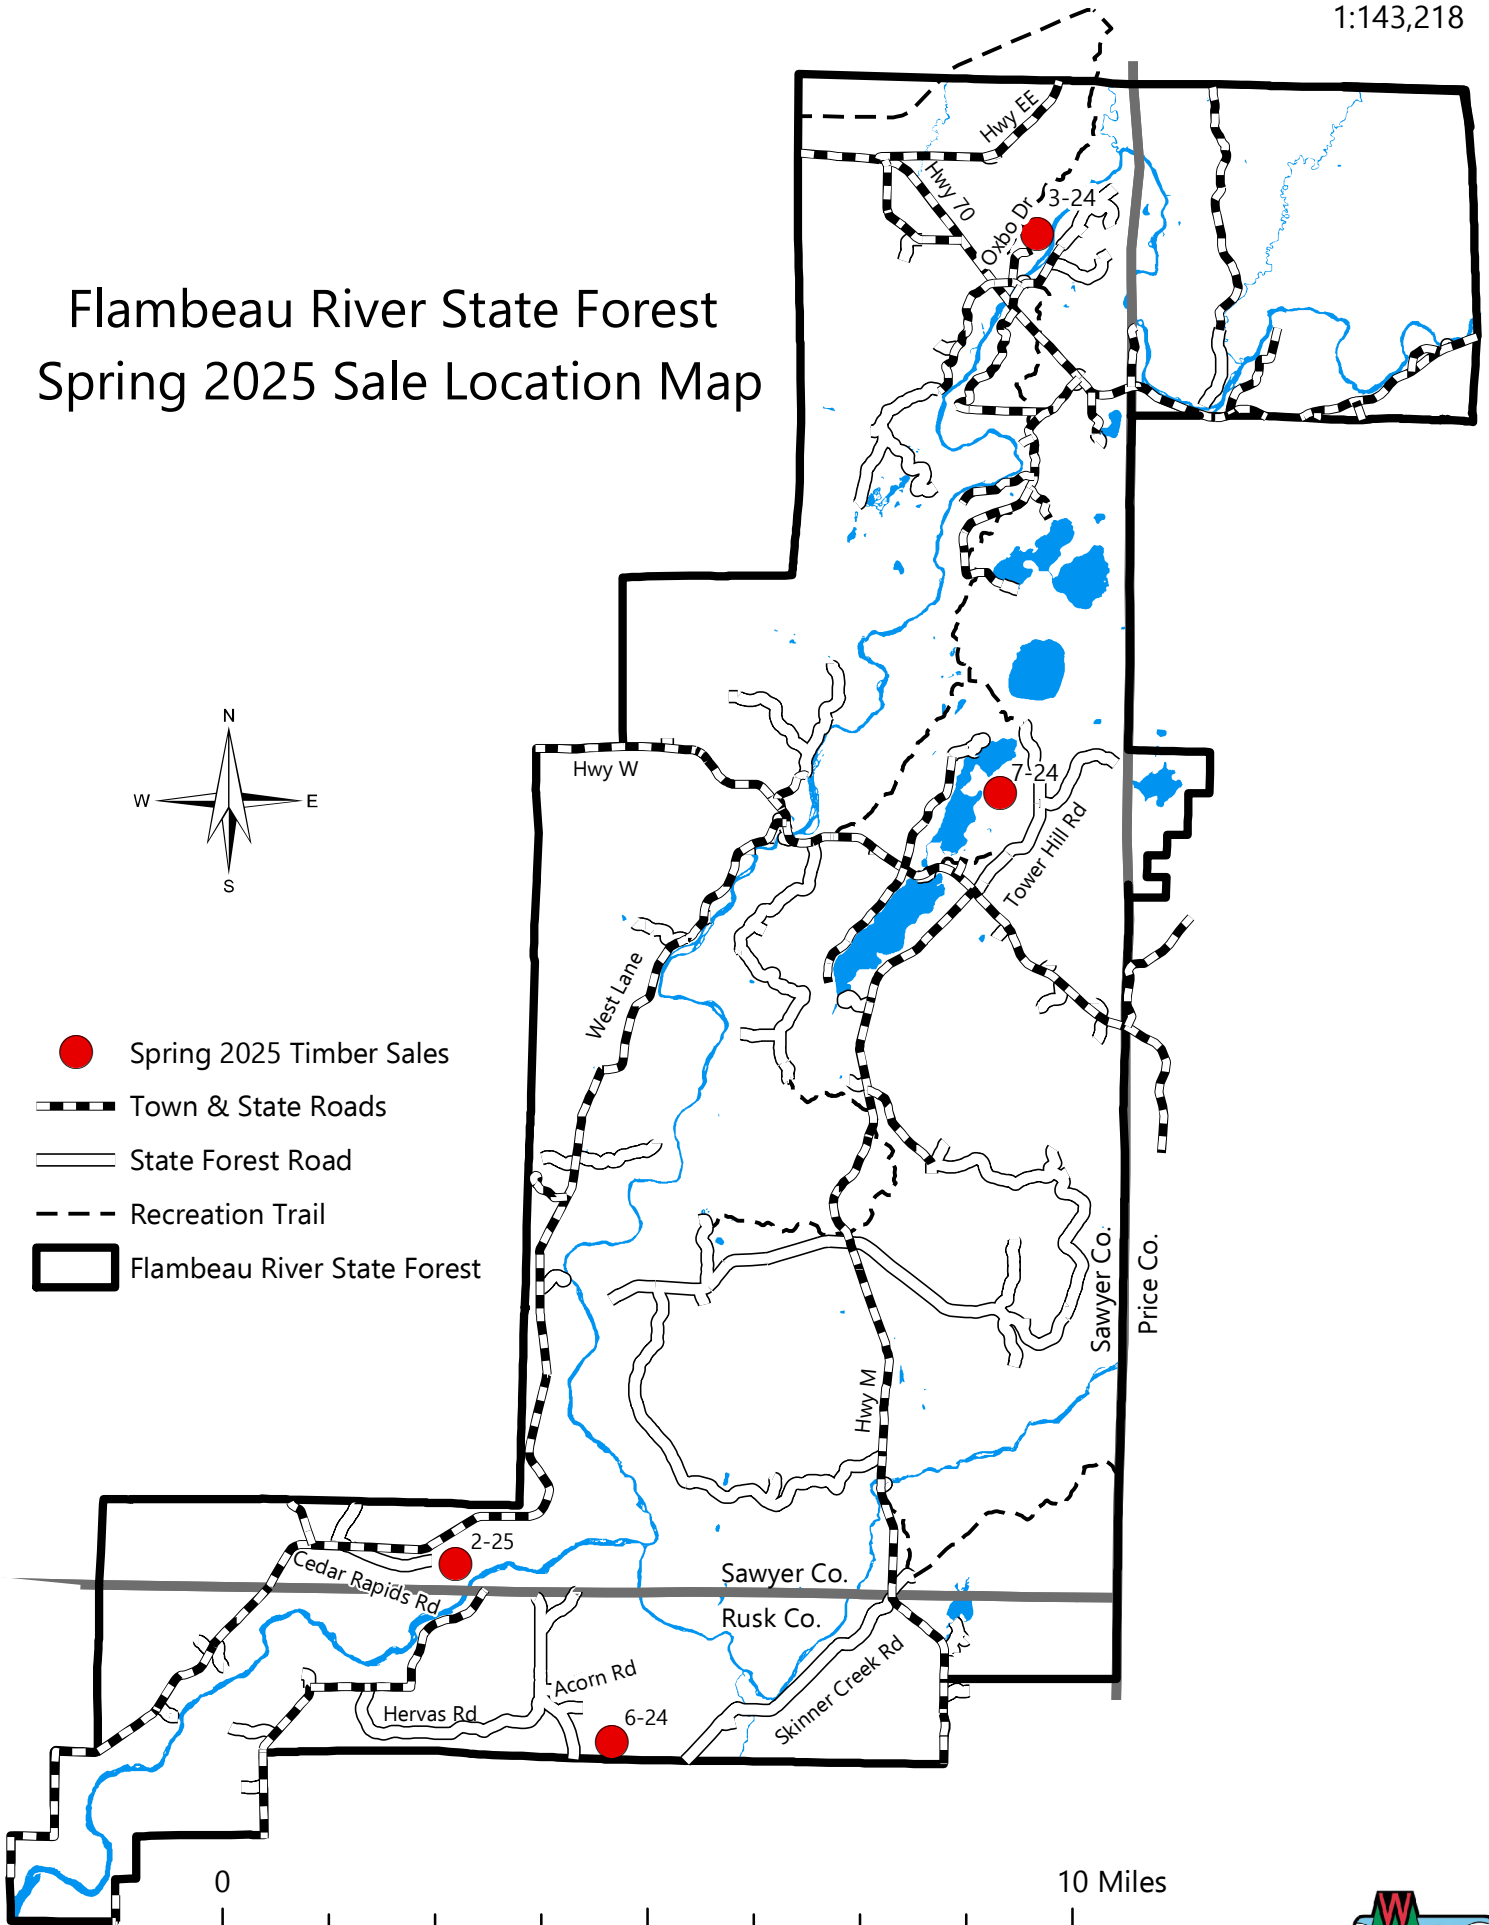

# Flambeau River State Forest Spring 2025 Sale Location Map

- Spring 2025 Timber Sales
- ▬ Town & State Roads
- ▬ State Forest Road
- - - Recreation Trail
- ▭ Flambeau River State Forest

This map is for informational purposes only and may not have been prepared for or be suitable for legal, engineering or surveying purposes. The user is solely responsible for verifying the accuracy of information before using for any purpose. By using this product for any purpose user agrees to be bound by all disclaimers found here: <https://dnr.wisconsin.gov/legal>.