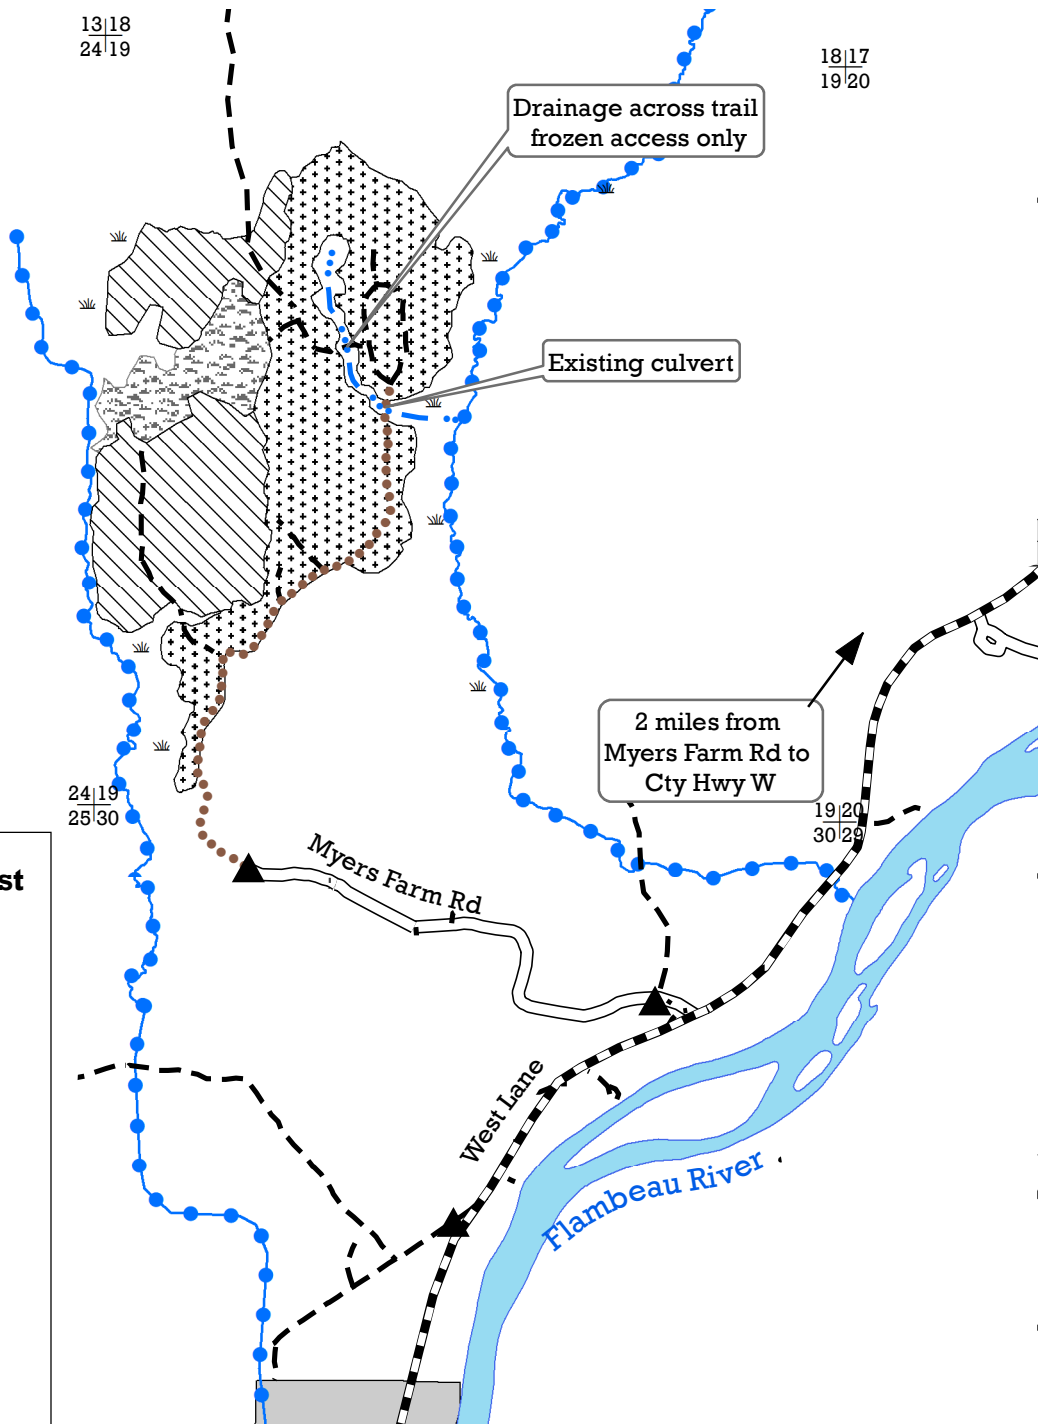

Tract 9-21 (Between the Streams)

1:15,840

Selection Area (53 acres) – Bounded by red paint. Harvest all orange marked trees within the designated boundaries. Sever all orange marked unmerchantable stems and all ironwood. Do not cut snags, cull trees or trees marked with an orange X.

Coppice Area (75 acres) – Bounded by yellow paint. Harvest all trees greater than 1" **except for:** 1) hemlock, 2) white pine, 3) oak, 4) spruce and 5) cedar. Leave all trees within 30' of all hemlock and cedar.

Flambeau River State Forest

- Gate
- Open Road
- Woods Trail
- Hunter/walking Trail
- Section Corners
- Streams
- Drainage
- Wet
- Wildlife Opening

"This map is not a survey of the actual boundary of any property this map depicts"