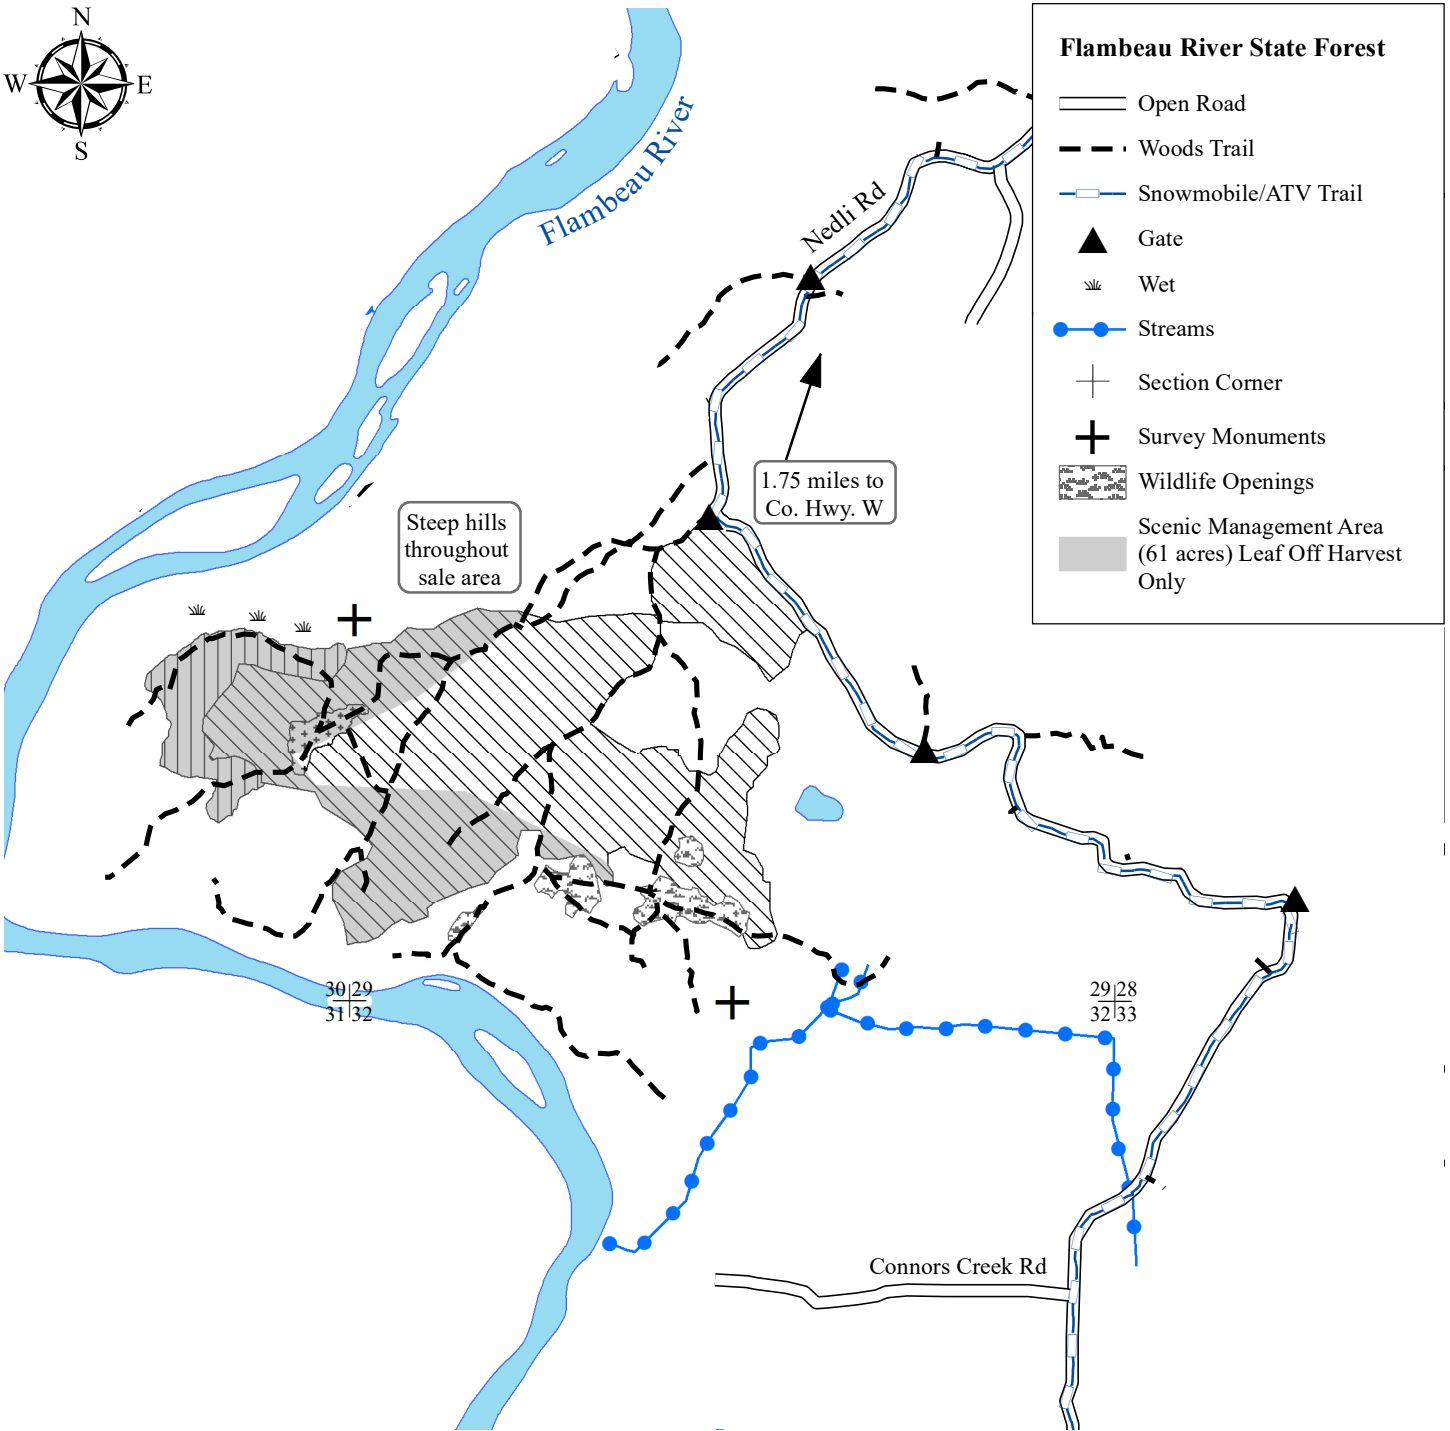

Tract 4-21 (Haunted Hills)

**Selection area (130 acres)** - Bounded by red paint. Harvest all orange marked trees within the designated boundaries. Sever all orange marked unmerchantable stems. Do not cut snags, cull trees or trees marked with an orange X.

**Coppice area (3 acres)** - Bounded by yellow paint. Harvest all trees greater than 1" **except for:** 1) hemlock, 2) white pine, 3) spruce, 4) cedar, and 5) oak. Leave all snags or cull trees.

**Shelterwood area (15 acres)** - Bounded by green paint. Cut all other trees greater than 1" **except for:** 1) green marked trees, 2) hemlock, 3) white pine, 4) spruce, 5) oak, 6) cedar, and 7) tamarack. Leave all snag or cull trees.

*"This map is not a survey of the actual boundary of any property this map depicts"*