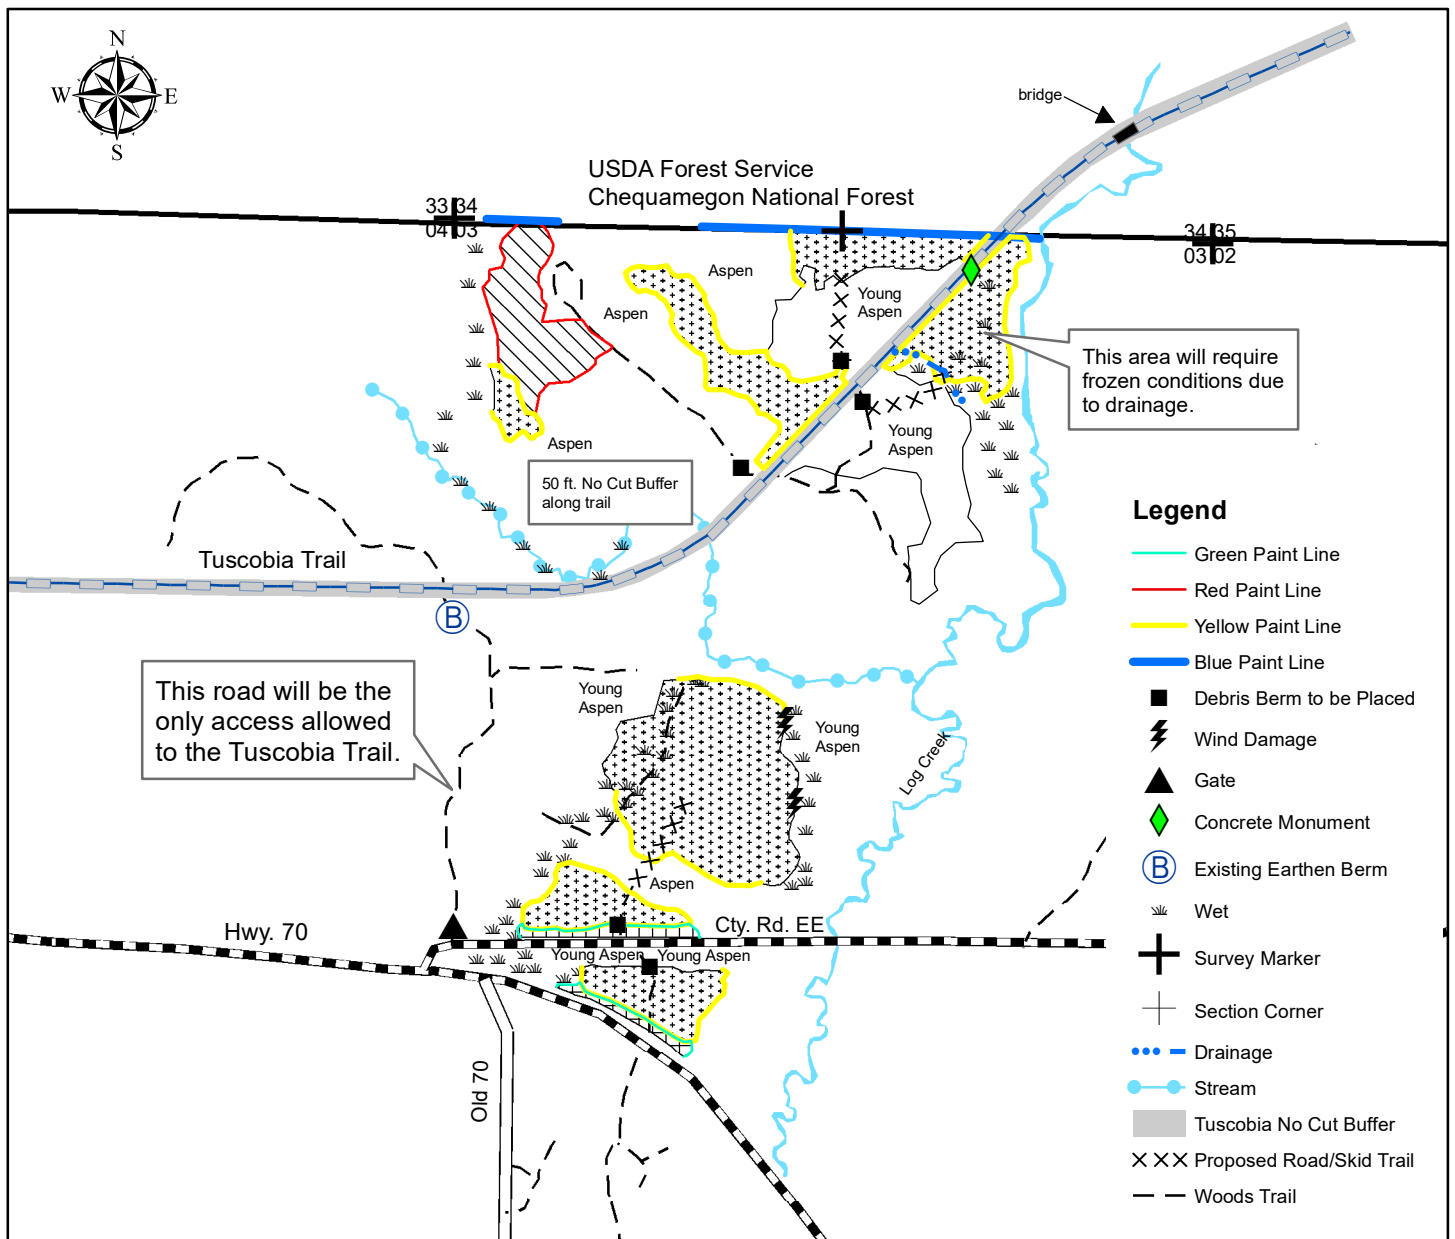

# Tract 12-21 (Rumble Strip Sale)

**Aspen Coppice Area (80 acres)** – Bounded by yellow paint, blue paint, aspen, and swamp. Cut all trees greater than 1” **except for:** 1) hemlock, 2) white pine, 3) red pine, 4) oak, 5) cedar, and 6) green marked trees. Leave all trees within 30’ of all hemlock and cedar.

**Aesthetic Area (3 acres)** – Bounded by green paint, Cty Rd. EE, and Hwy. 70. Cut all aspen and orange marked trees.

**Selection Area (12 acres)** – Bounded by red paint and blue paint. Harvest all orange marked trees. Sever all orange marked unmerchantable stems (canopy gaps). Harvest all merchantable ironwood.

*"This map is not a survey of the actual boundary of any property this map depicts"*