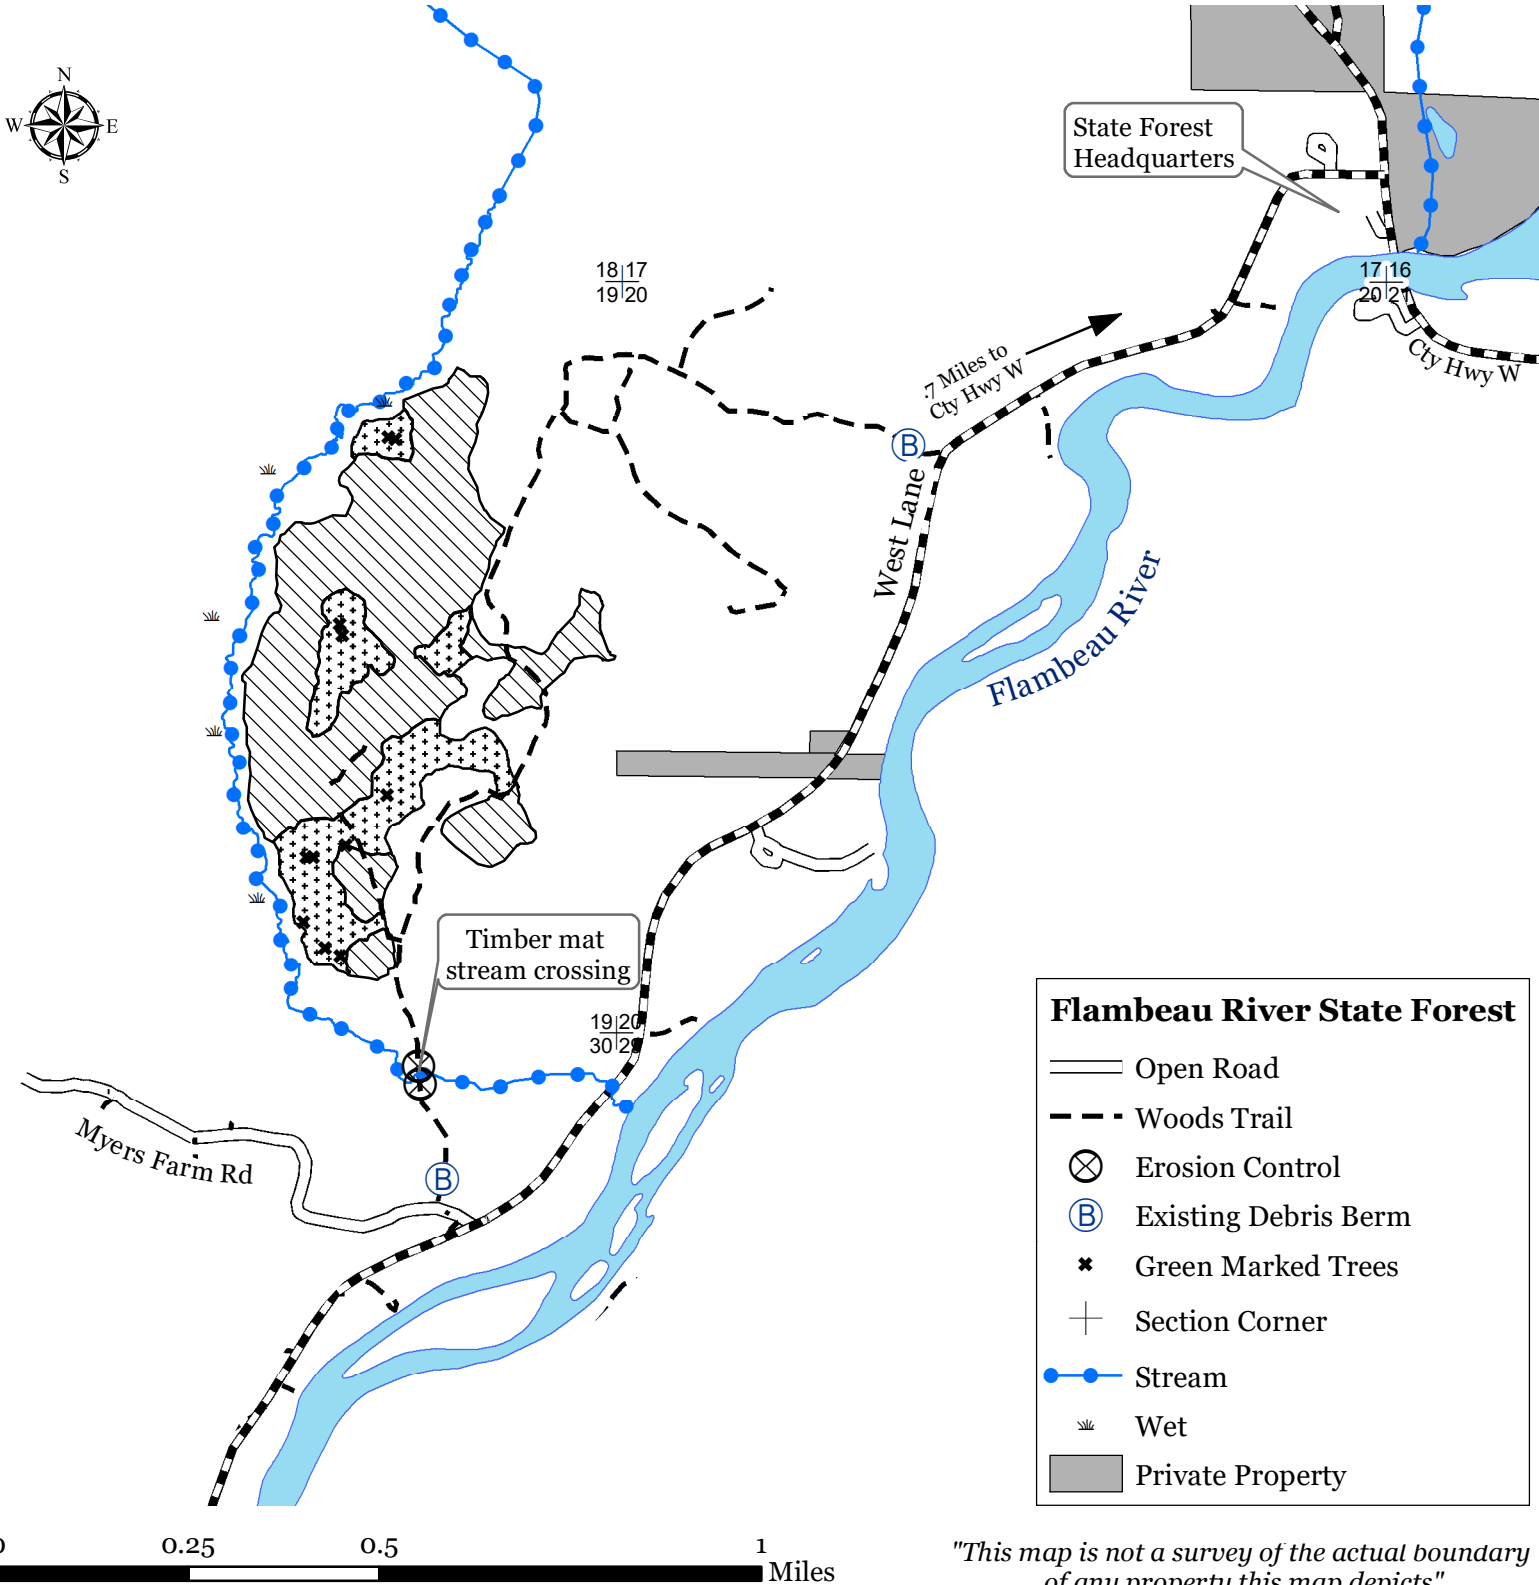

# Tract (1-20) Bugle Boogie

**Selection Area (83 acres)** – Bounded by red paint, harvest all orange marked trees within the designated boundaries. Sever all orange marked unmerchantable stems and all ironwood. Do not cut snags, cull trees or trees marked with an orange X.

**Coppice Area (30 acres)** – Bounded by red paint, harvest all trees greater than 1" except for green marked trees, hemlock, white pine, oak, cedar and cherry. Leave all trees within 30' of all hemlock and cedar.

## Flambeau River State Forest

- Open Road
- - - Woods Trail
- ⊗ Erosion Control
- Ⓟ Existing Debris Berm
- \* Green Marked Trees
- + Section Corner
- Stream
- ☁ Wet
- Private Property

"This map is not a survey of the actual boundary of any property this map depicts"