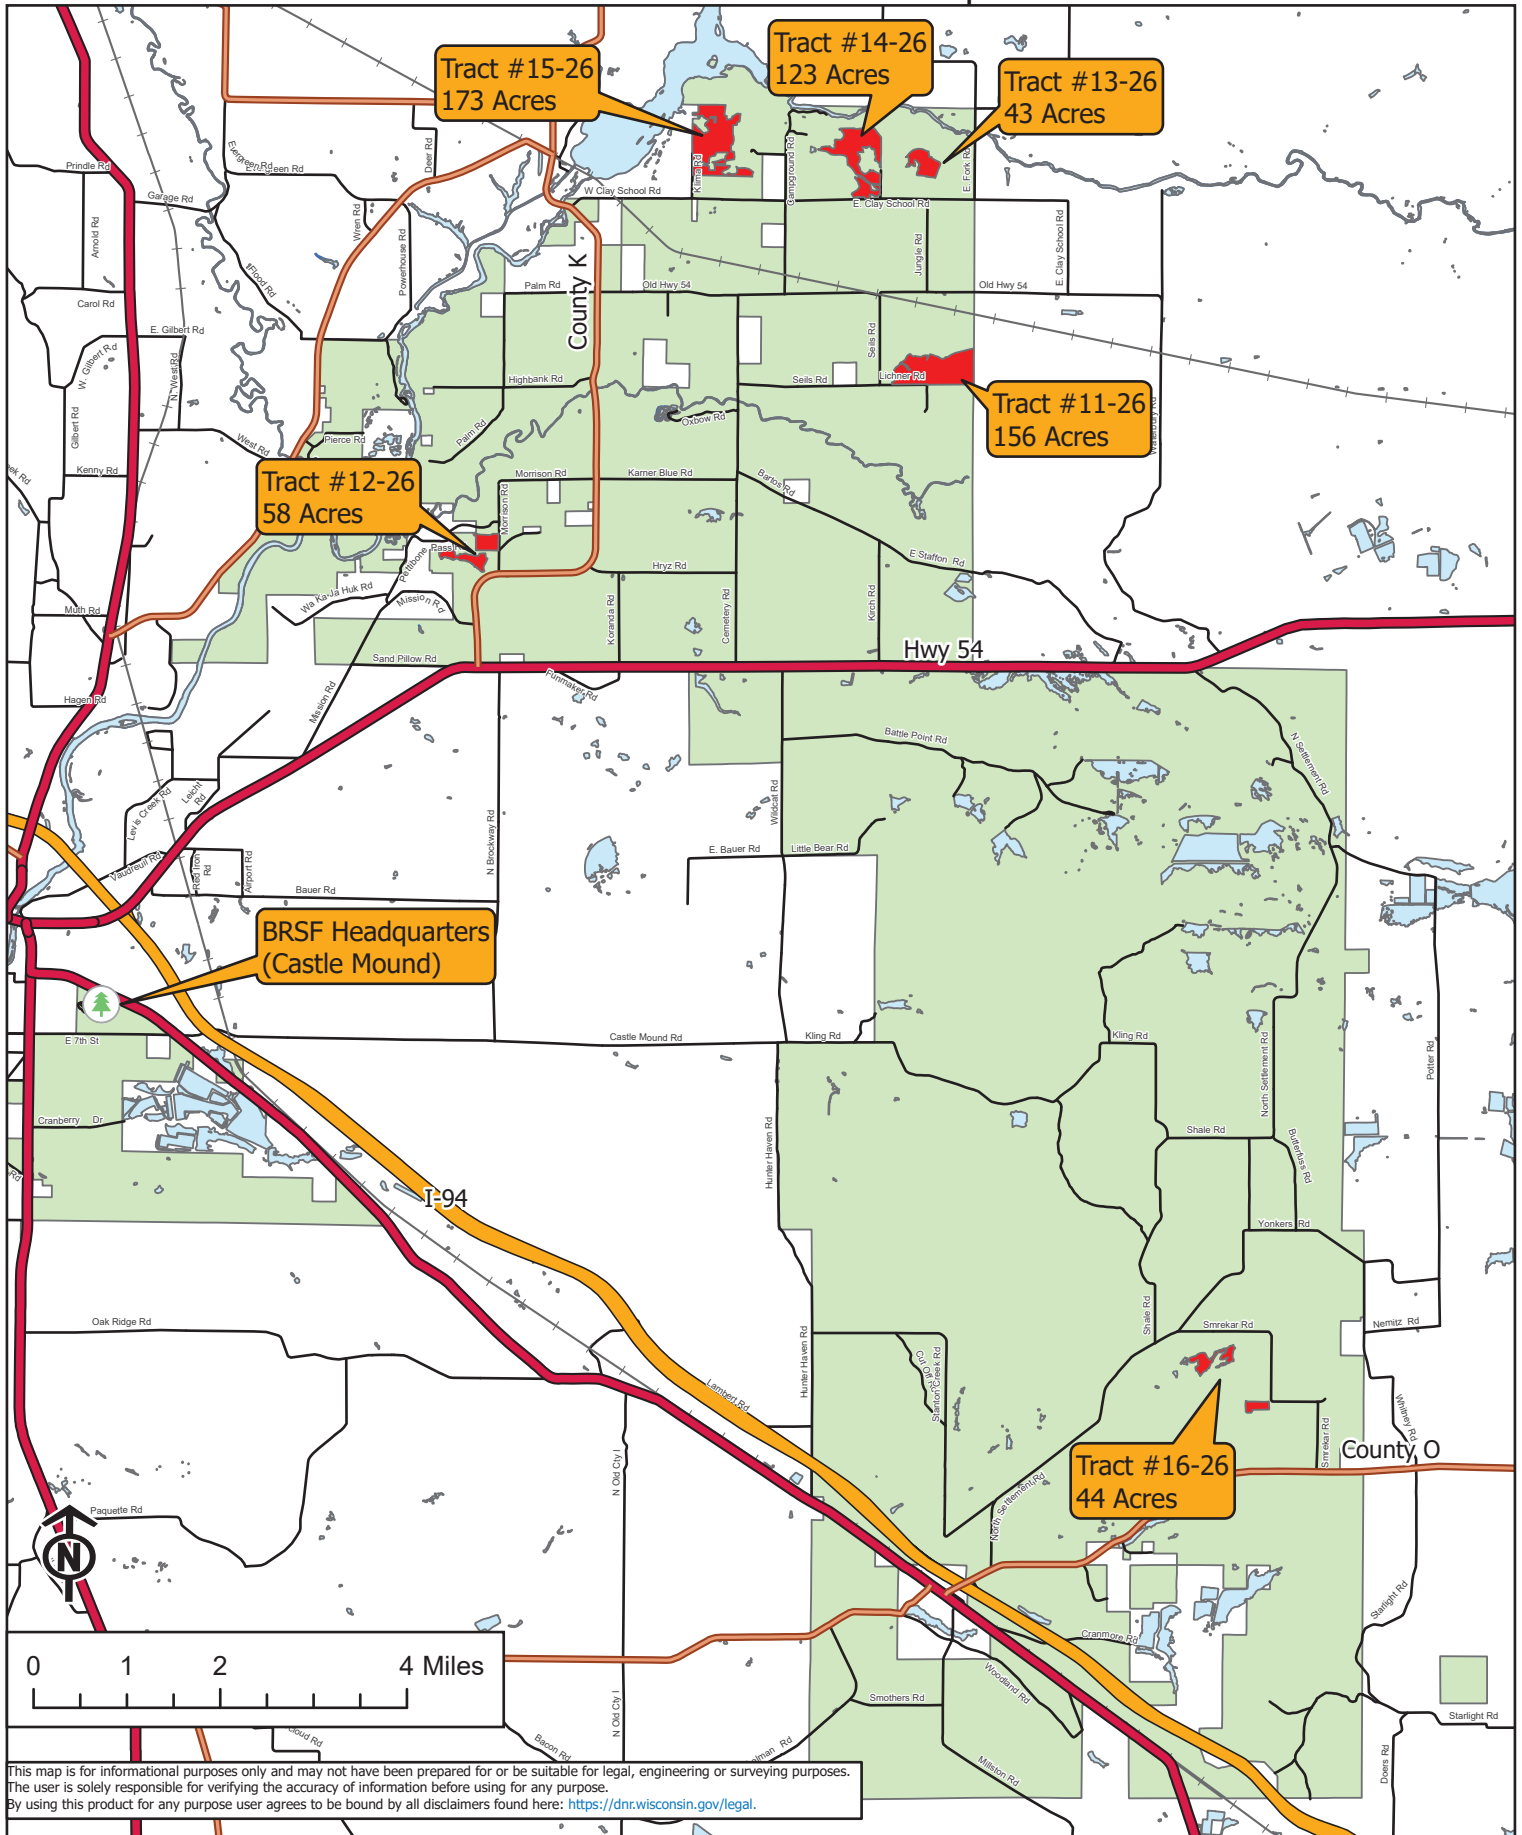

Black River State Forest Spring 2026 Timber Sale Location Map

This map is for informational purposes only and may not have been prepared for or be suitable for legal, engineering or surveying purposes. The user is solely responsible for verifying the accuracy of information before using for any purpose. By using this product for any purpose user agrees to be bound by all disclaimers found here: <https://dnr.wisconsin.gov/legal>.