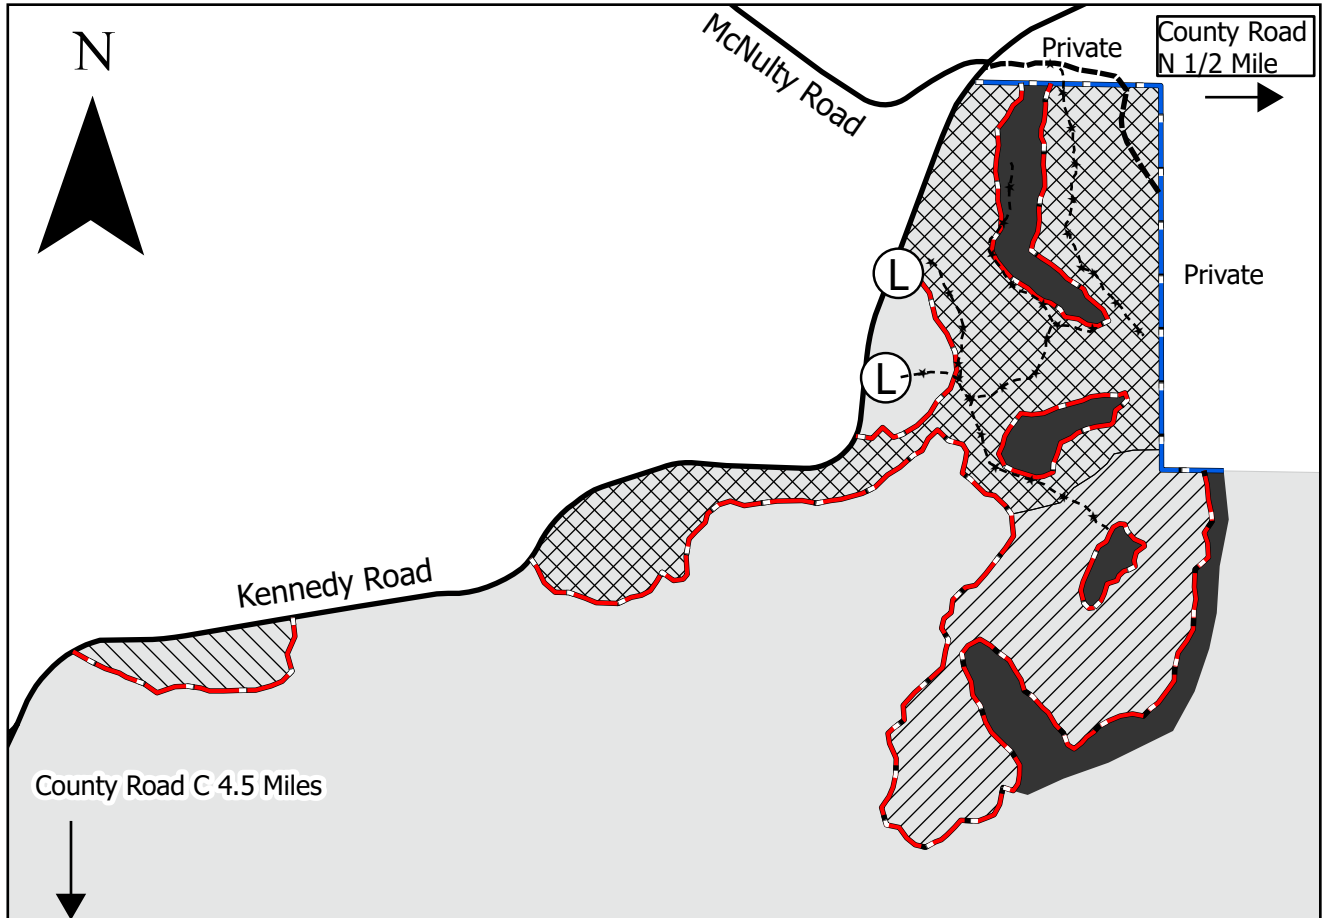

# Trump Coulee Rearing Station Timber Sale Map T21N R6W Section 29 Tract JC-1-26 Tremendous Timber

Latitude: 44.2701389  
Longitude: -91.1335853

Sale Size: 47 Acres  
Map Scale: 1" = 1/8 Mile

**Oak Wilt Harvesting Restriction: Harvest on this sale may not occur from April 1st to July 15th.**

**Trump Coulee Rearing Station is NOT part of a 3rd party certification program. Timber harvested on this property is not considered a certified forest product.**

 Shelterwood (27 acres): Harvest all trees 2" DBH and greater except for trees marked with purple paint and snags.

 Overstory Removal (17 acres): Harvest all trees that will make an 8' pulp stick or more, except snags. Avoid destroying regeneration as much as possible.

 Coppice (3 acres): Harvest all trees 2" and greater, except snags.

 Landing

 Blue Paint Line

 State Land

 Red Paint Line

 Township Road

 Skid Roads

 Logging Road

 Retention (10 acres)