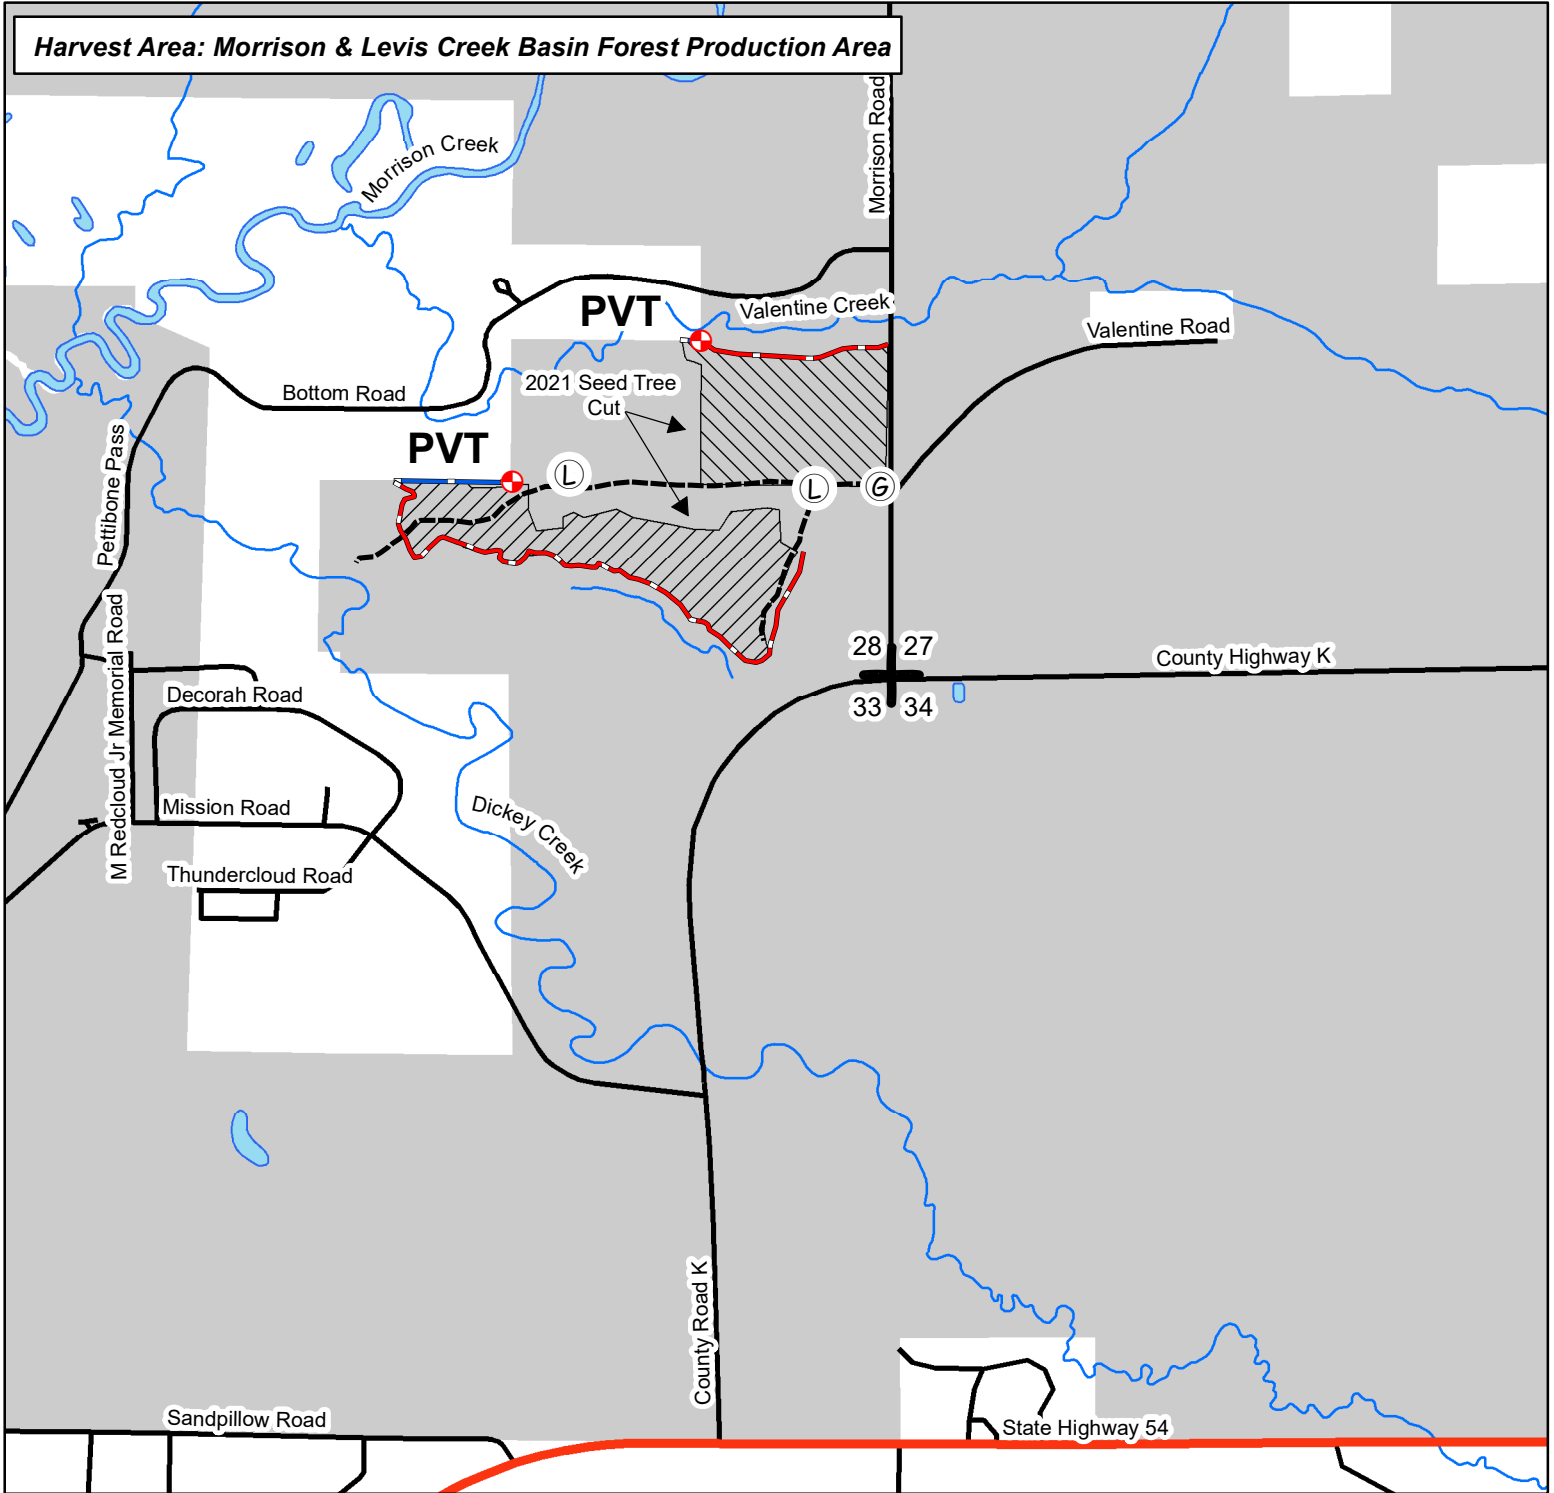

**BLACK RIVER STATE FOREST
TIMBER SALE MAP
T22N-R3W SEC. 28
TRACT #12-26 Flip Flop Pine**

Latitude: 44.353892
Longitude: -90.744571

Sale Size: 58 acres
Map Scale: 1" = 1/4 mile

This sale will require stump treatment for HRD unless cut between December 1 and March 31!

31 Acres, Regeneration Harvest: Cut all merchantable white pine >5" DBH and all other species >2" DBH. Do NOT cut trees marked with purple paint. Disregard orange paint.

27 Acres, Regeneration Harvest: Cut all trees >2" DBH except oak >12" DBH. Disregard orange paint.

BRSF Property

Streams

Blue Paint Line

Landing

Survey Marker

Woods Road

Open Water

Red Paint Line