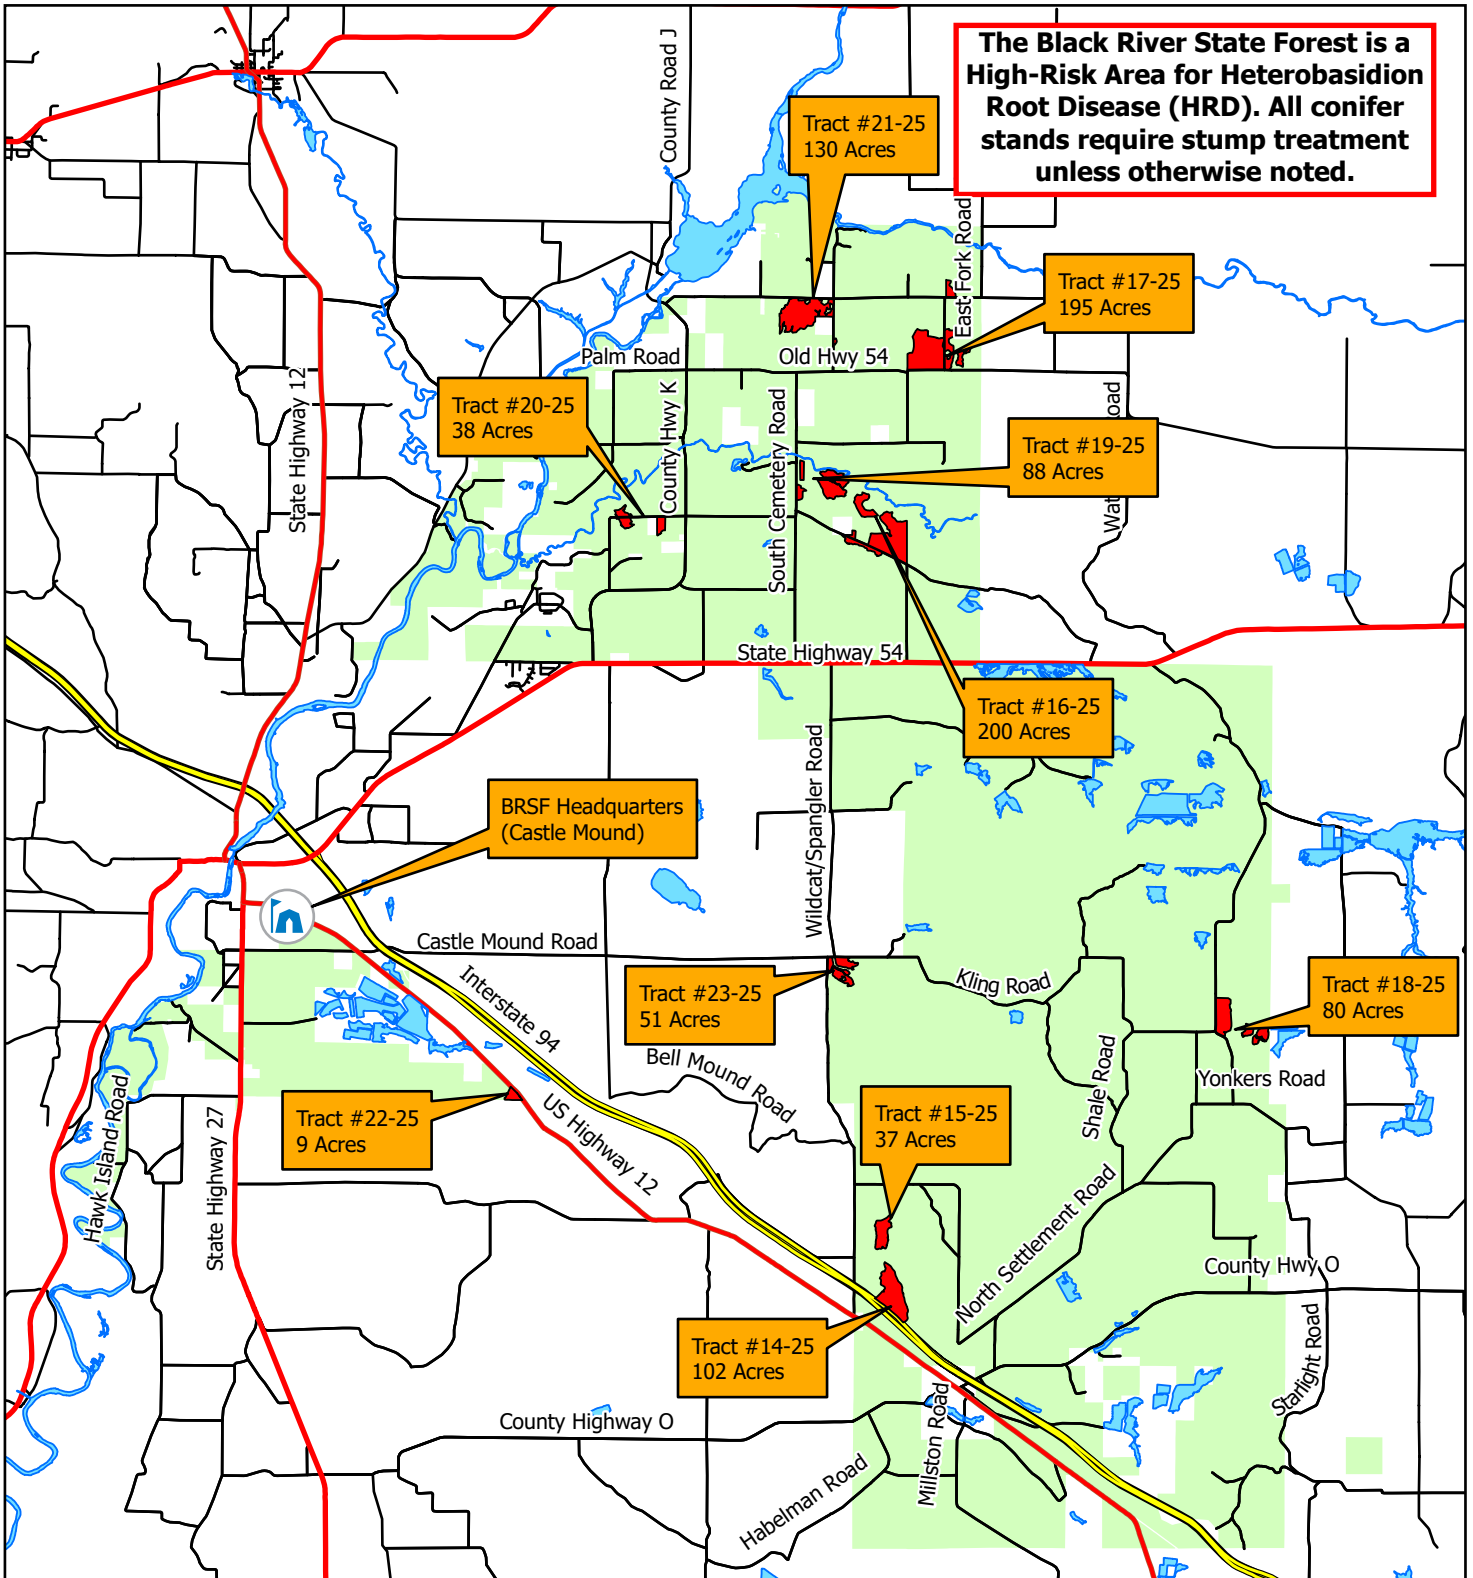

Black River State Forest Spring 2025 Timber Sale Location Map

This map is for informational purposes only and may not have been prepared for or be suitable for legal, engineering or surveying purposes. The user is solely responsible for verifying the accuracy of information before using for any purpose. By using this product for any purpose user agrees to be bound by all disclaimers found here: <https://dnr.wisconsin.gov/legal>.