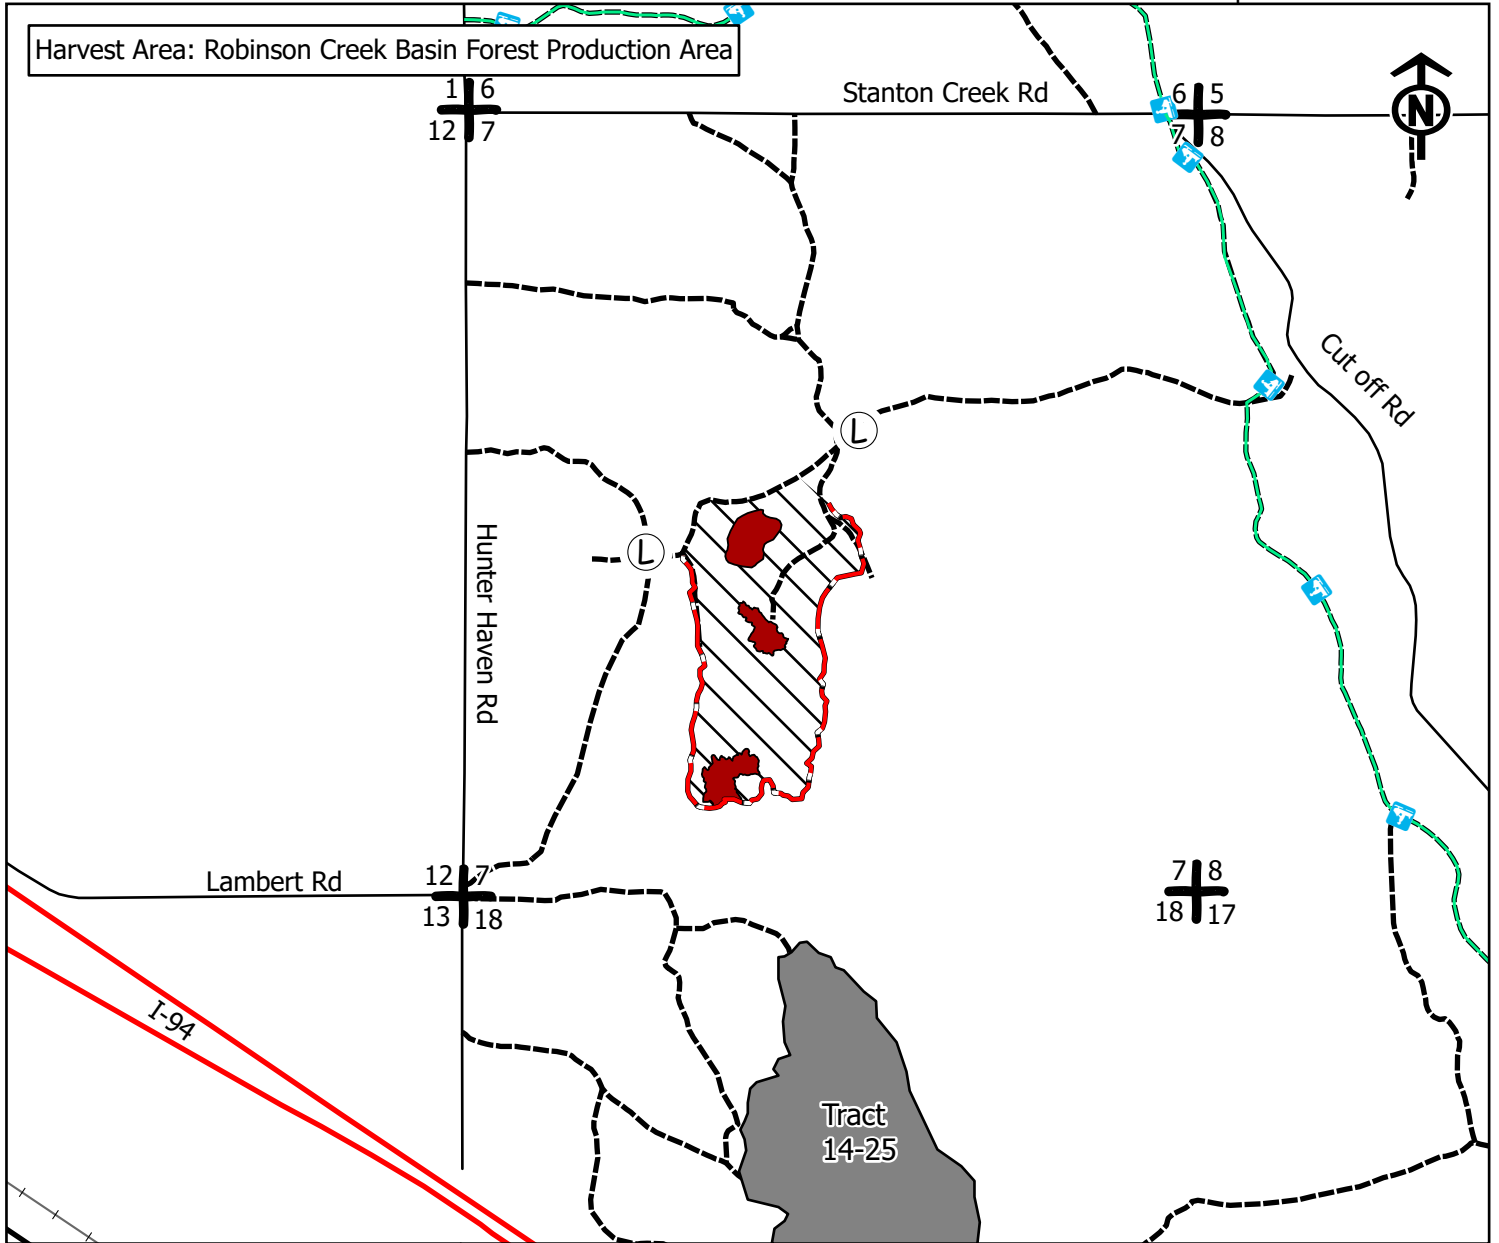

BLACK RIVER STATE FOREST TIMBER SALE MAP

T20N-R2W Sec 7

TRACT # 15-25 Wicked Witch of the NW

Sale Size: 37 acres
Map Scale 1" = 1/4 mile

Latitude: 44.210967
Longitude: -90.662536

This sale will require stump treatment for HRD unless harvesting occurs between December 1 and March 31!

-  37 Acre Red Pine Clear Cut: Harvest all trees greater than 1" including snags.
-  5 Acre Blowdown/Red Pine Pocket Decline areas: Harvest/Slash all trees greater than 1" including snags. Note these areas have a few or no merchantable trees. This area is being prepared for tree planting.

-  Woods Road
-  Section Corners
-  Red Paint Line
-  Landings
-  ATV/Snowmobile Trail

This map is for informational purposes only and may not have been prepared for or be suitable for legal, engineering or surveying purposes. The user is solely responsible for verifying the accuracy of information before using for any purpose. By using this product for any purpose user agrees to be bound by all disclaimers found here: <https://dnr.wisconsin.gov/legal>

Mapped and Cruised
By Nick Randall
(715) 586-8233