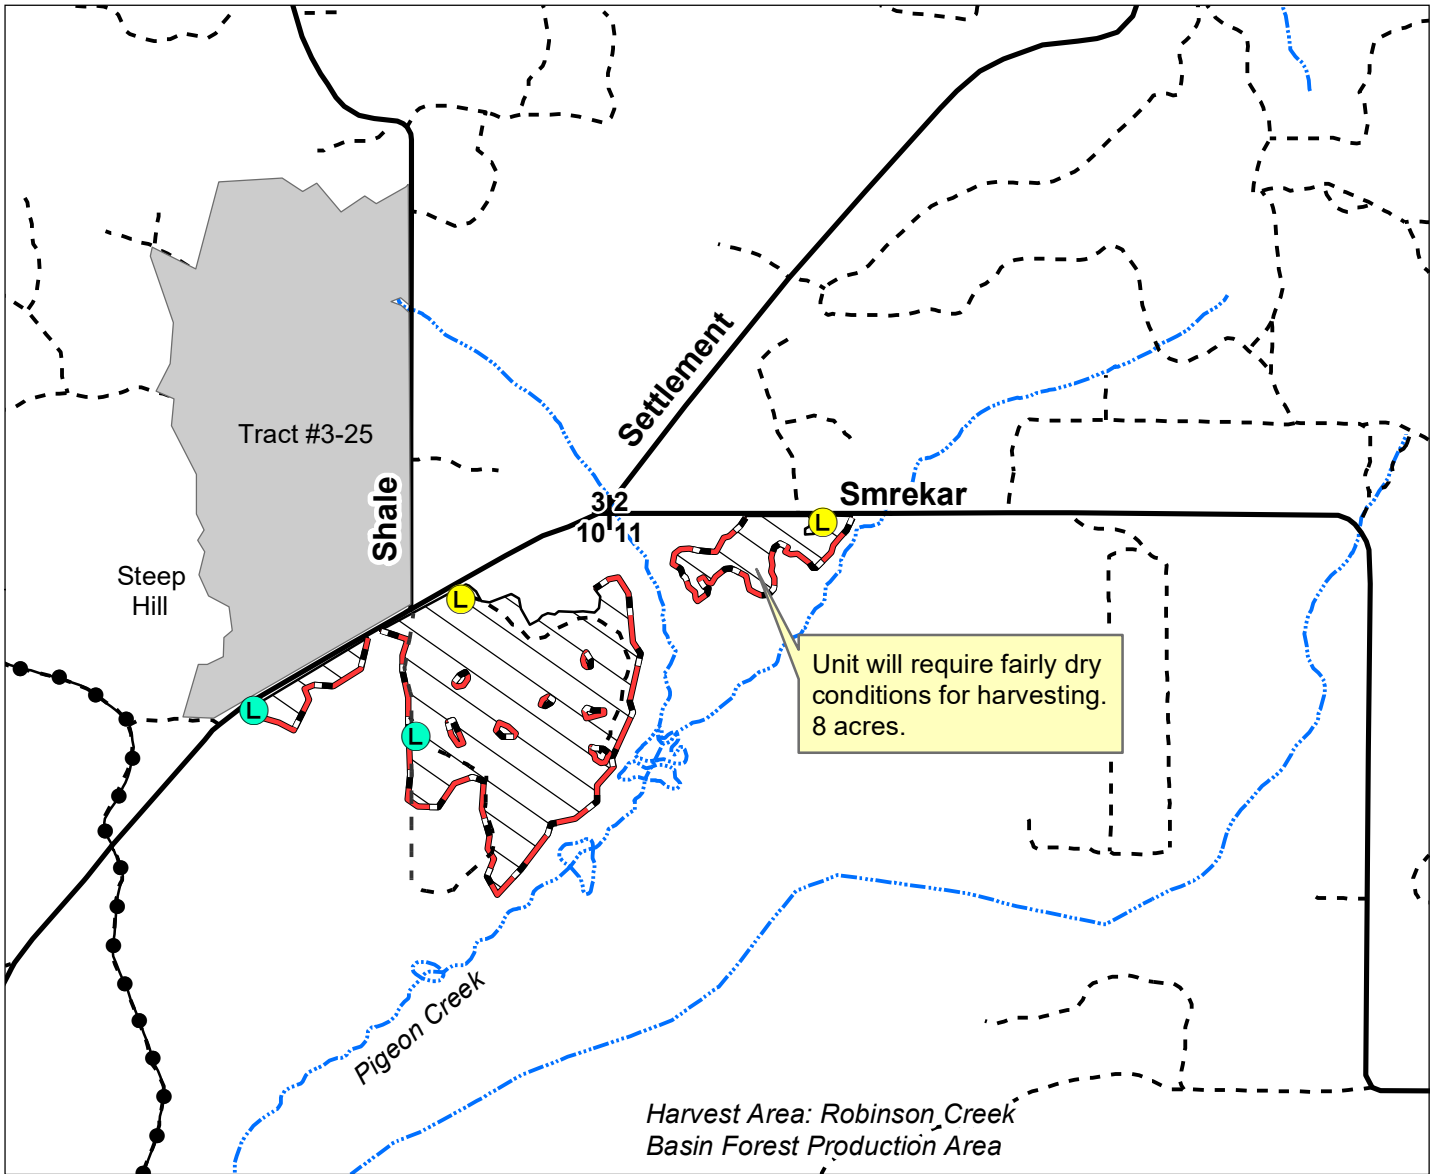

BLACK RIVER STATE FOREST
 TIMBER SALE MAP
 T20N-R2W Sec 10, 11
 TRACT #13-25 Seven Circles Sale

Sale Size: 62 acres
 Map Scale: 1" = 1/4 mile

All parts of the sale require HRD treatment of pine stumps unless cut between Dec. 1 and March 31.

 Regeneration Harvest: Cut all trees ≥ 2 " dbh except for snags and 4-6 large crowned trees per acre (about 1 every 90 feet). Previously downed trees should be left in large pieces on the forest floor for coarse woody debris. Leave islands are largely patches of young trees. Take care not to damage these patches. 62 acres

- Woods Road
-  Existing Landing
-  Proposed Landing
- + Section Corners
-  Red Paint Line

This map is for informational purposes only and may not have been prepared for or be suitable for legal, engineering or surveying purposes. The user is solely responsible for verifying the accuracy of information before using for any purpose. By using this product for any purpose user agrees to be bound by all disclaimers found here: <https://dnr.wisconsin.gov/legal>.