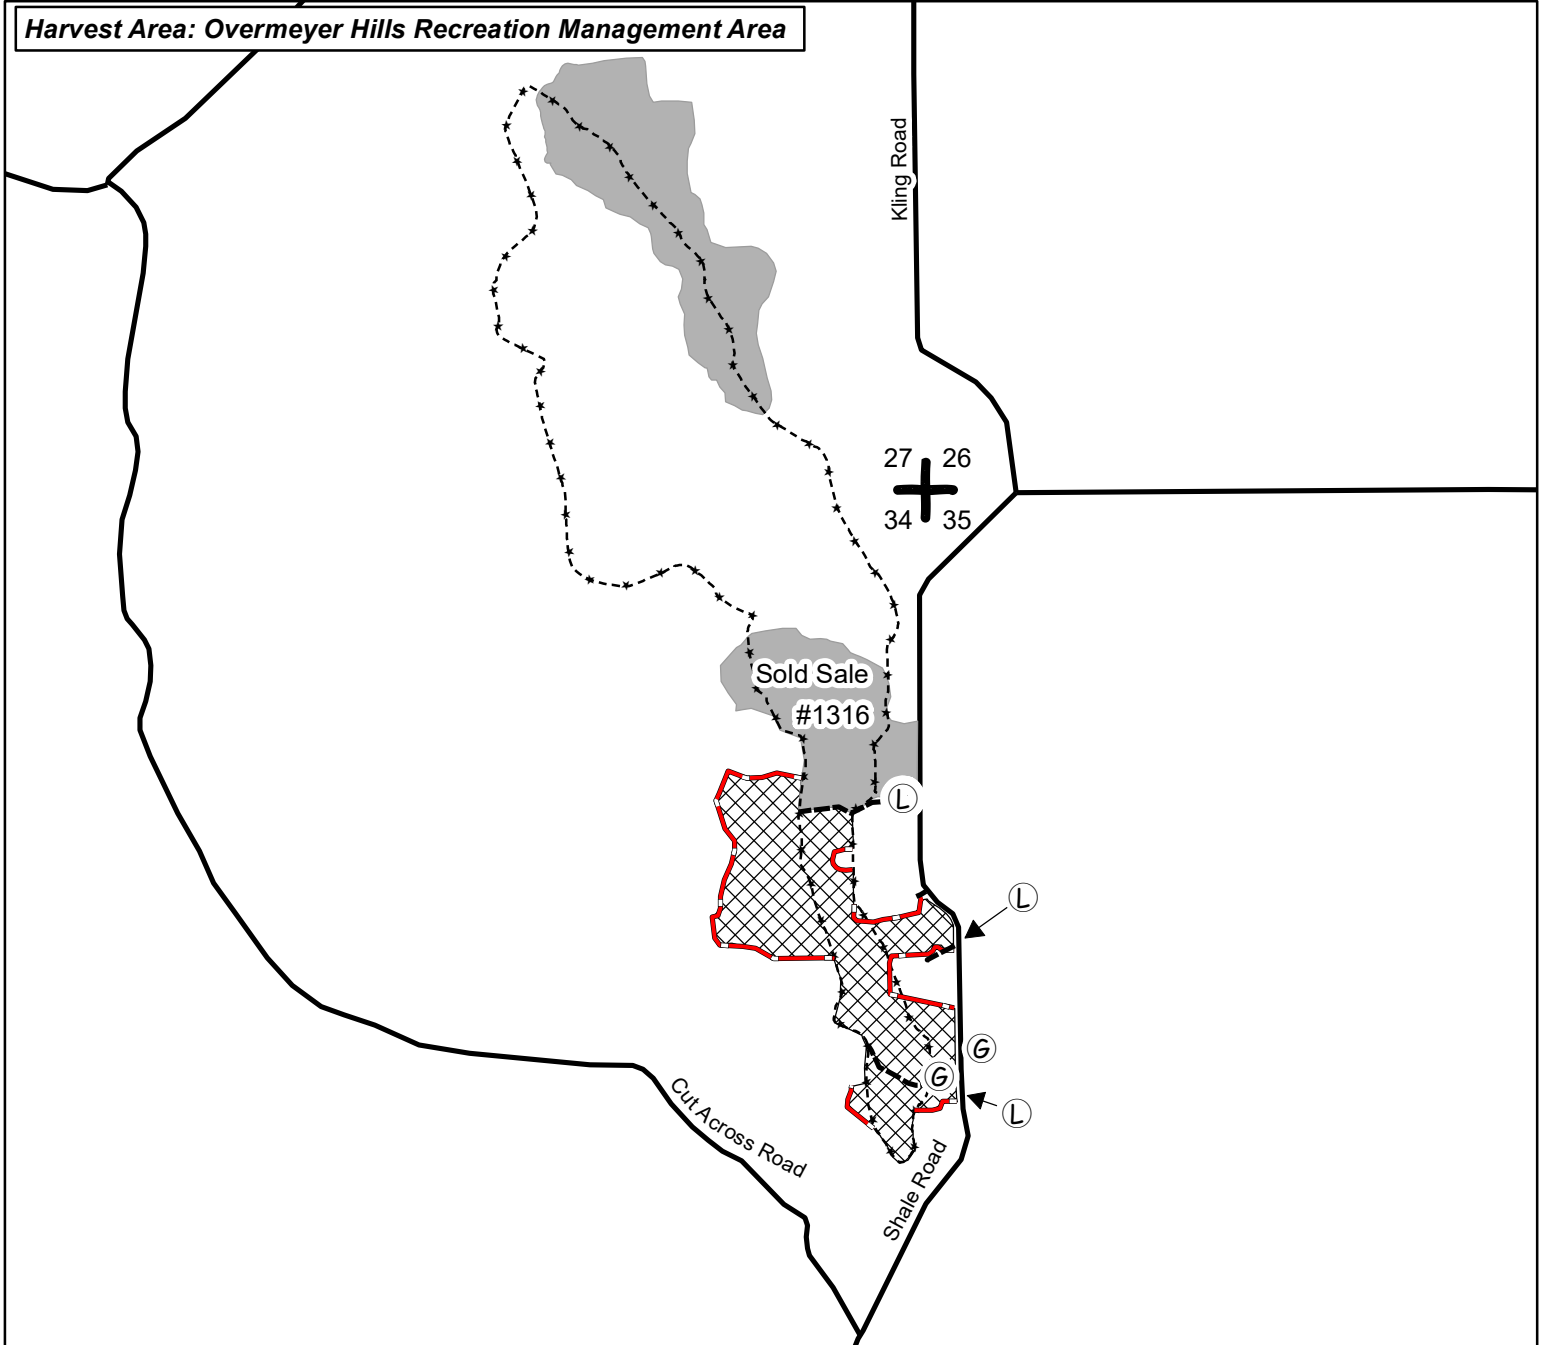

BLACK RIVER STATE FOREST
 TIMBER SALE MAP
 T21N-R2W SEC. 34 & 35
 TRACT #1-25 Monarch Ridge 2

Sale Size: 43 acres
 Map Scale: 1" = 1/4 mile

Harvest Area: Overmeyer Hills Recreation Management Area

No operations will be permitted between April 1 and July 15 due to oak wilt concerns.

 43 Acres, Oak Shelterwood: Harvest all trees EXCEPT trees marked with purple paint. Shear all saplings >2" DBH EXCEPT undamaged oak. Avoid damage to oak regeneration to the extent possible.

 Red Paint Line