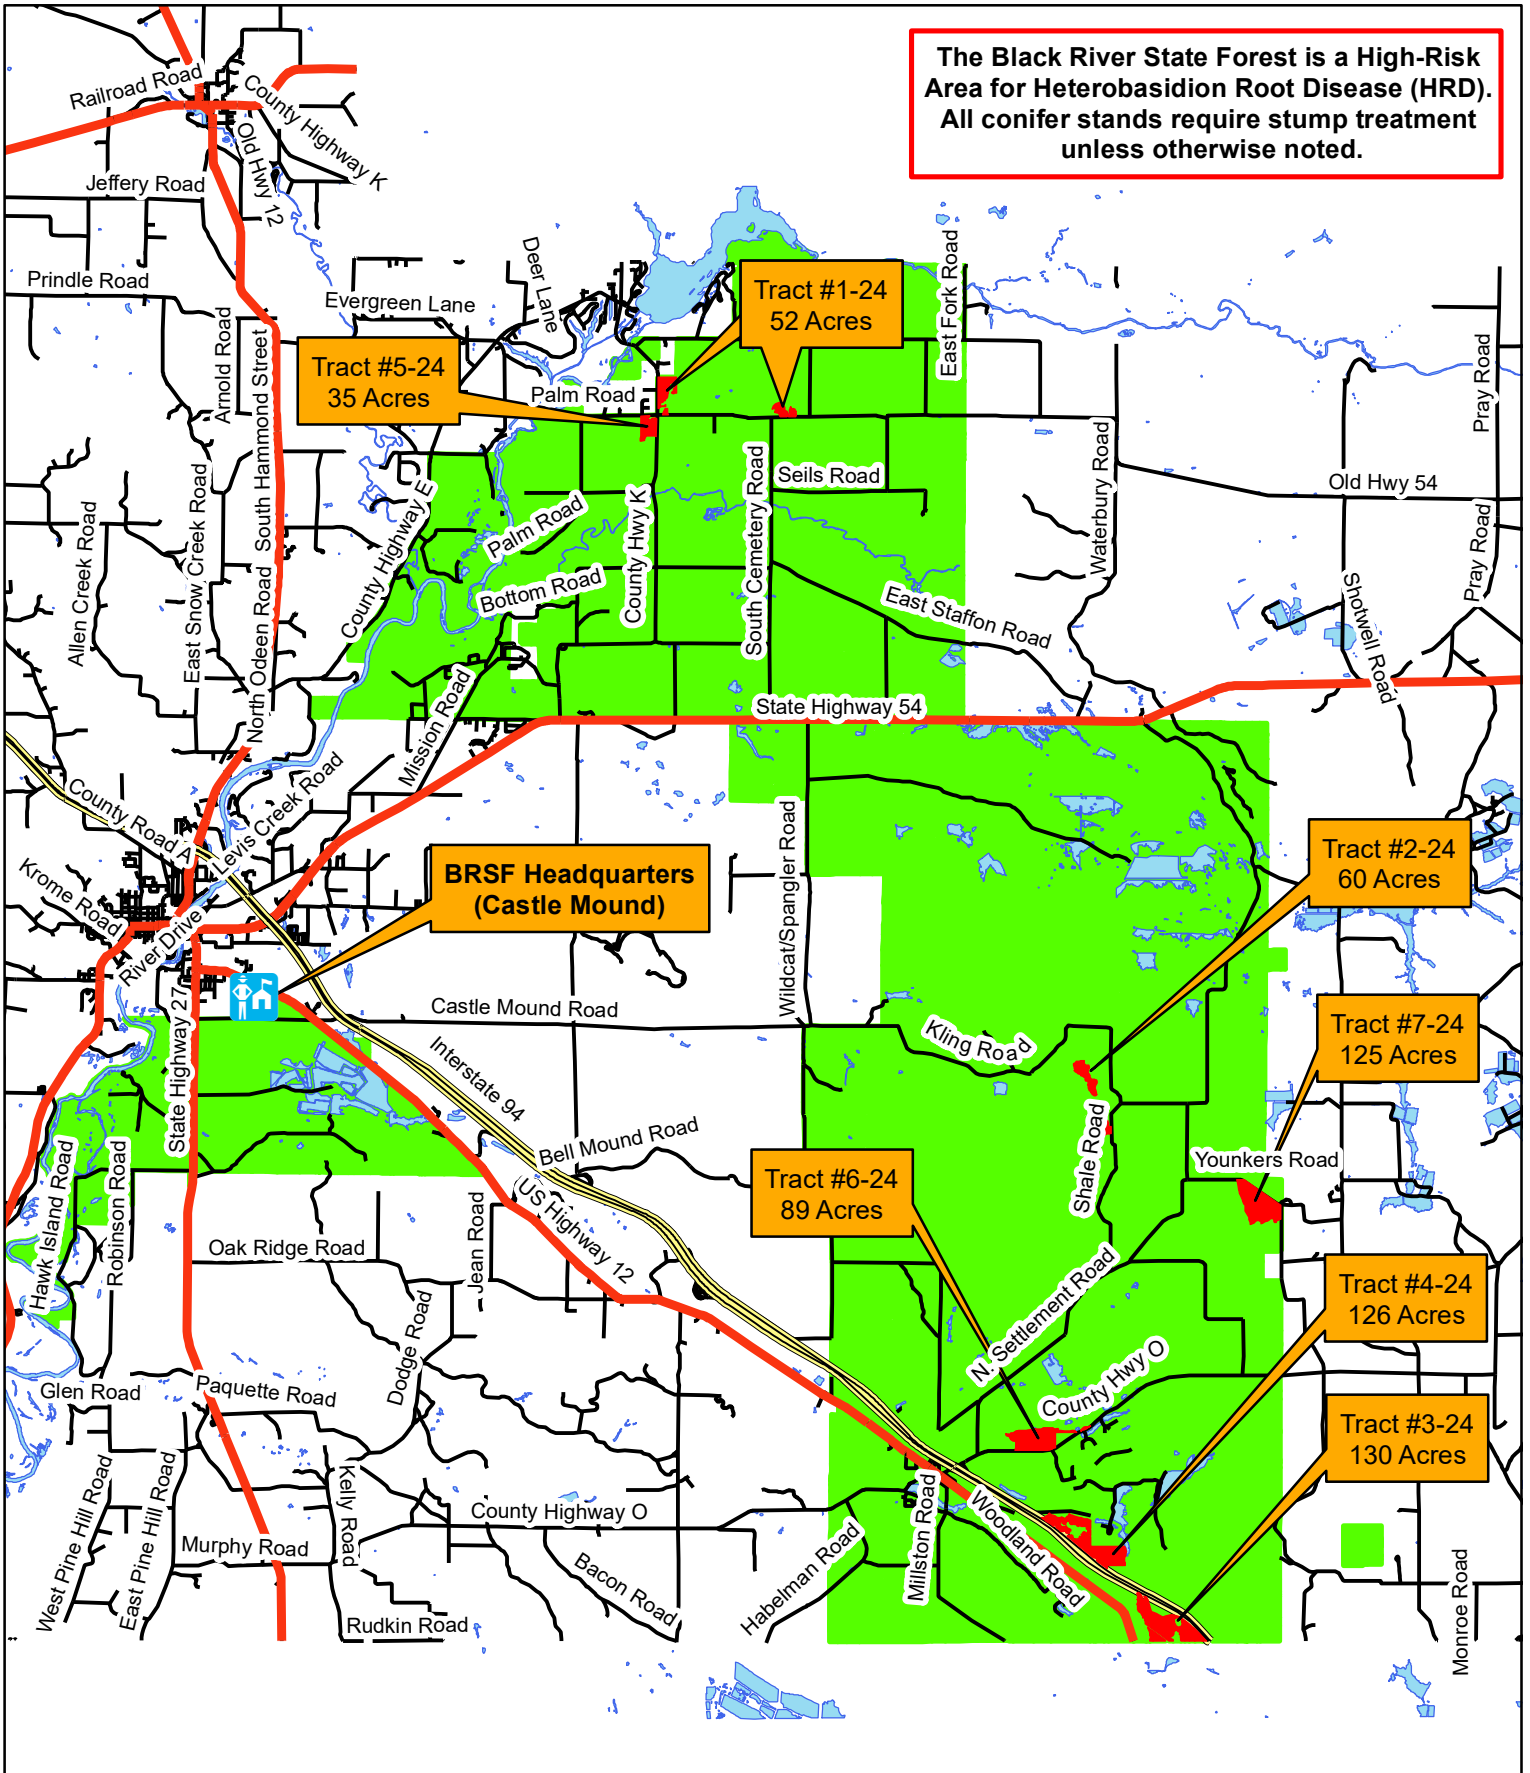

# Black River State Forest Fall 2023 Timber Sale Location Map

The Black River State Forest is a High-Risk Area for Heterobasidion Root Disease (HRD). All conifer stands require stump treatment unless otherwise noted.

This map is not a survey of the actual property boundary of any property the map depicts.