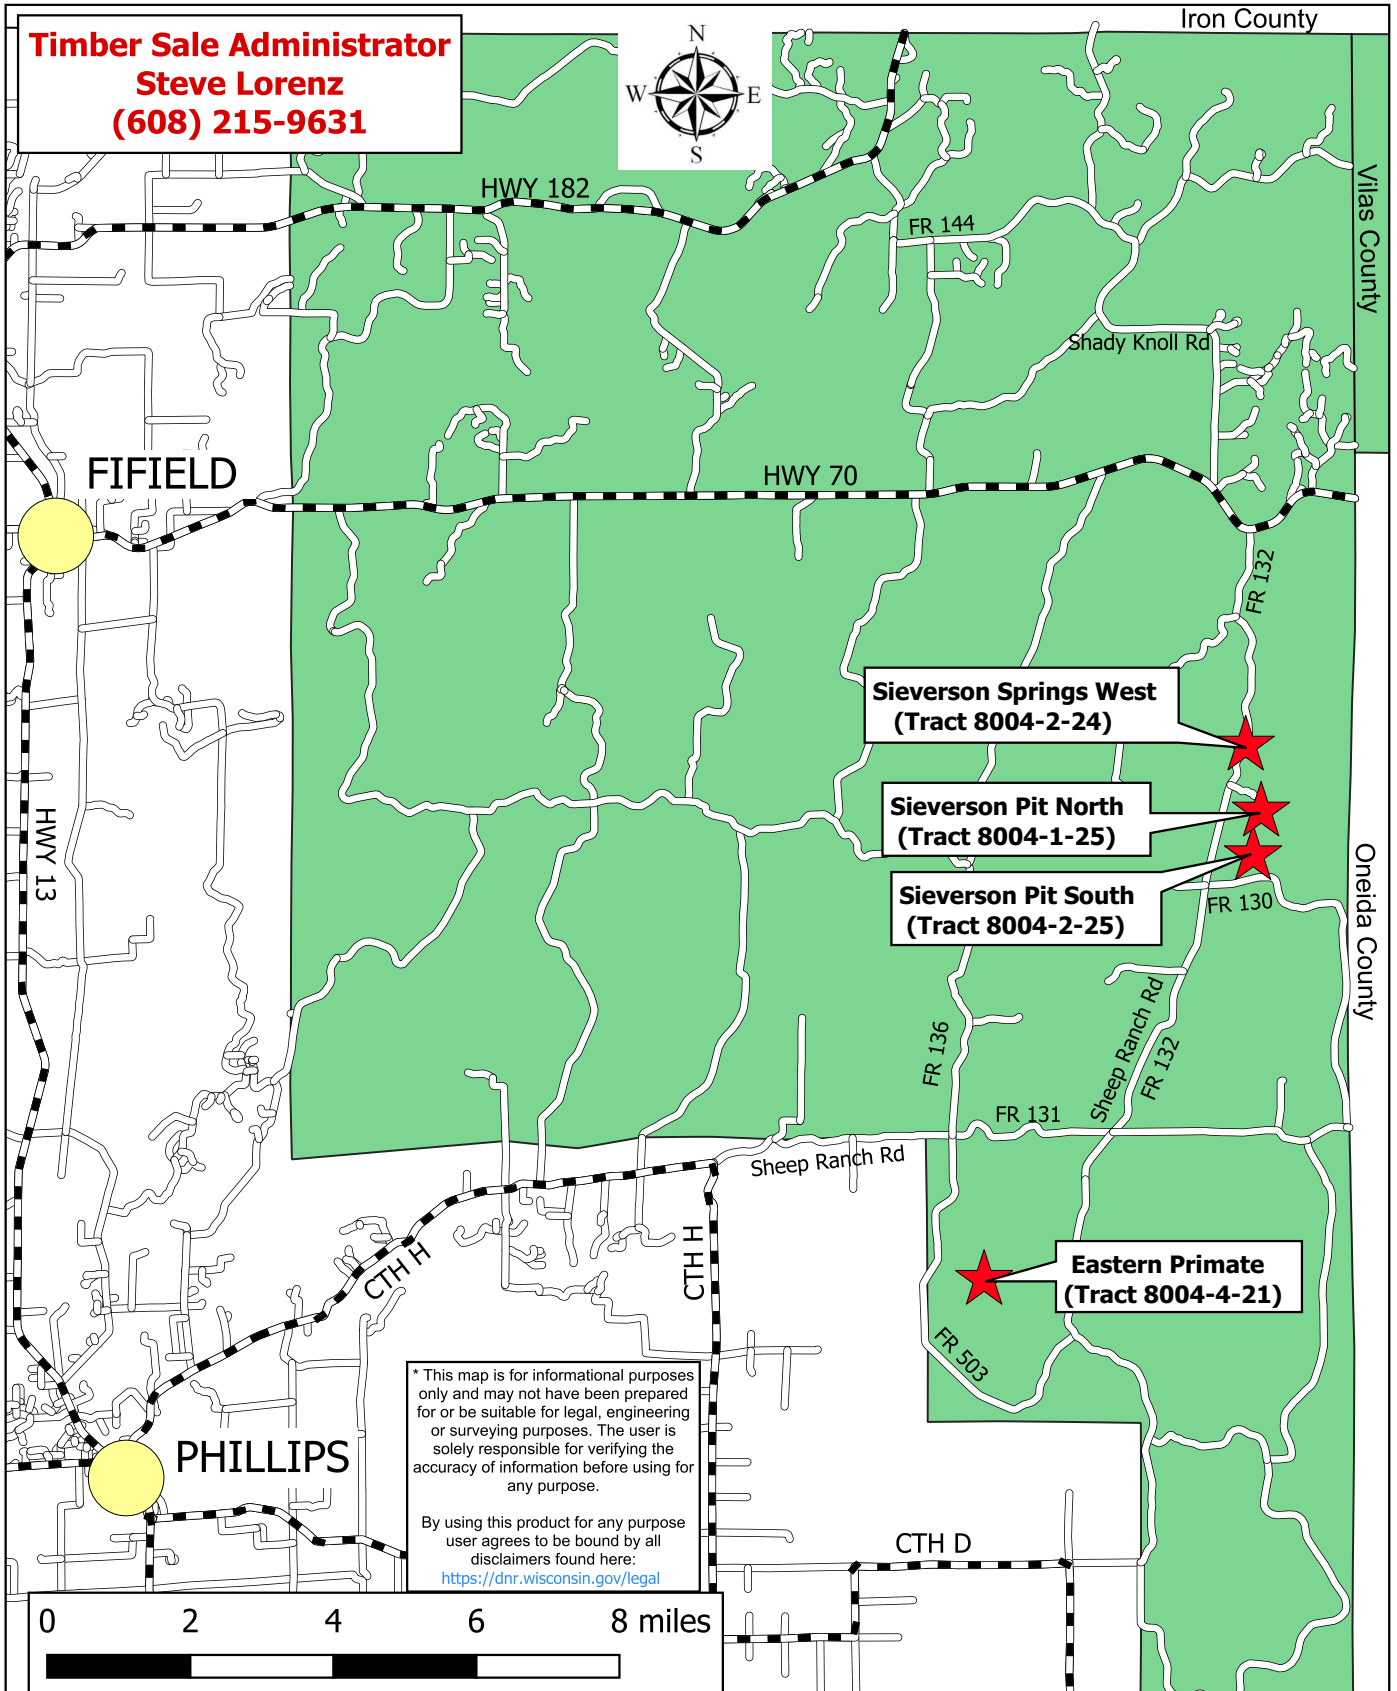

Good Neighbor Authority Sale Area Overview Map
Wisconsin Department of Natural Resources
Spring 2026 GNA Timber Sale Locations (Price County)
Chequamegon-Nicolet National Forest
Medford-Park Falls Ranger District

Good Neighbor Authority Sale Area Overview Map
Wisconsin Department of Natural Resources
Spring 2026 GNA Timber Sale Locations (Taylor County)
Chequamegon-Nicolet National Forest
Medford-Park Falls Ranger District