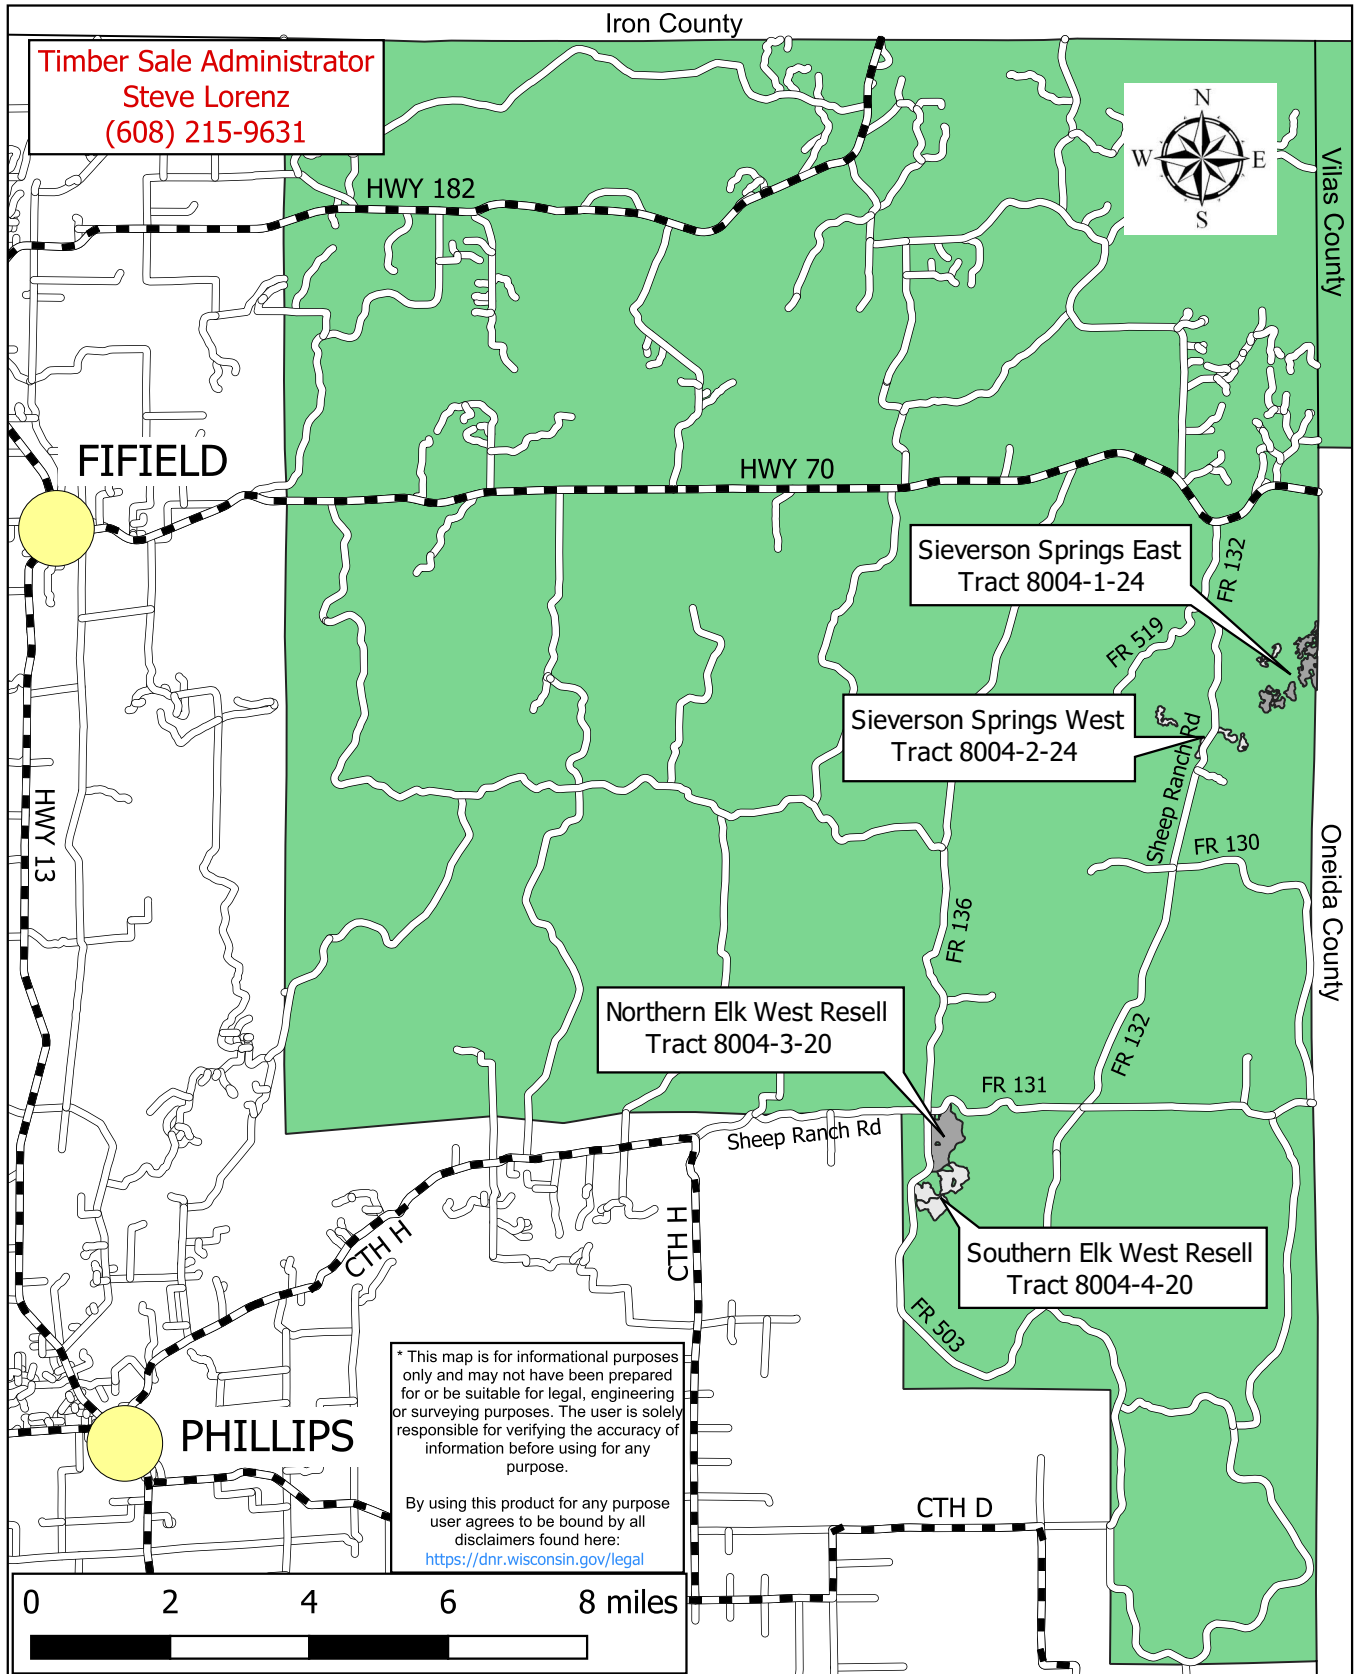

Good Neighbor Authority Sale Area Map Wisconsin Department of Natural Resources

2024 Sale Locator Map - Price County Sales

Chequamegon-Nicolet National Forest
Medford-Park Falls Ranger District

Towns of Emery and Flambeau

Good Neighbor Authority Sale Area Map Wisconsin Department of Natural Resources

2024 Sale Locator Map - Taylor County Sales

Chequamegon-Nicolet National Forest
Medford-Park Falls Ranger District

Towns of Molitor and Westboro