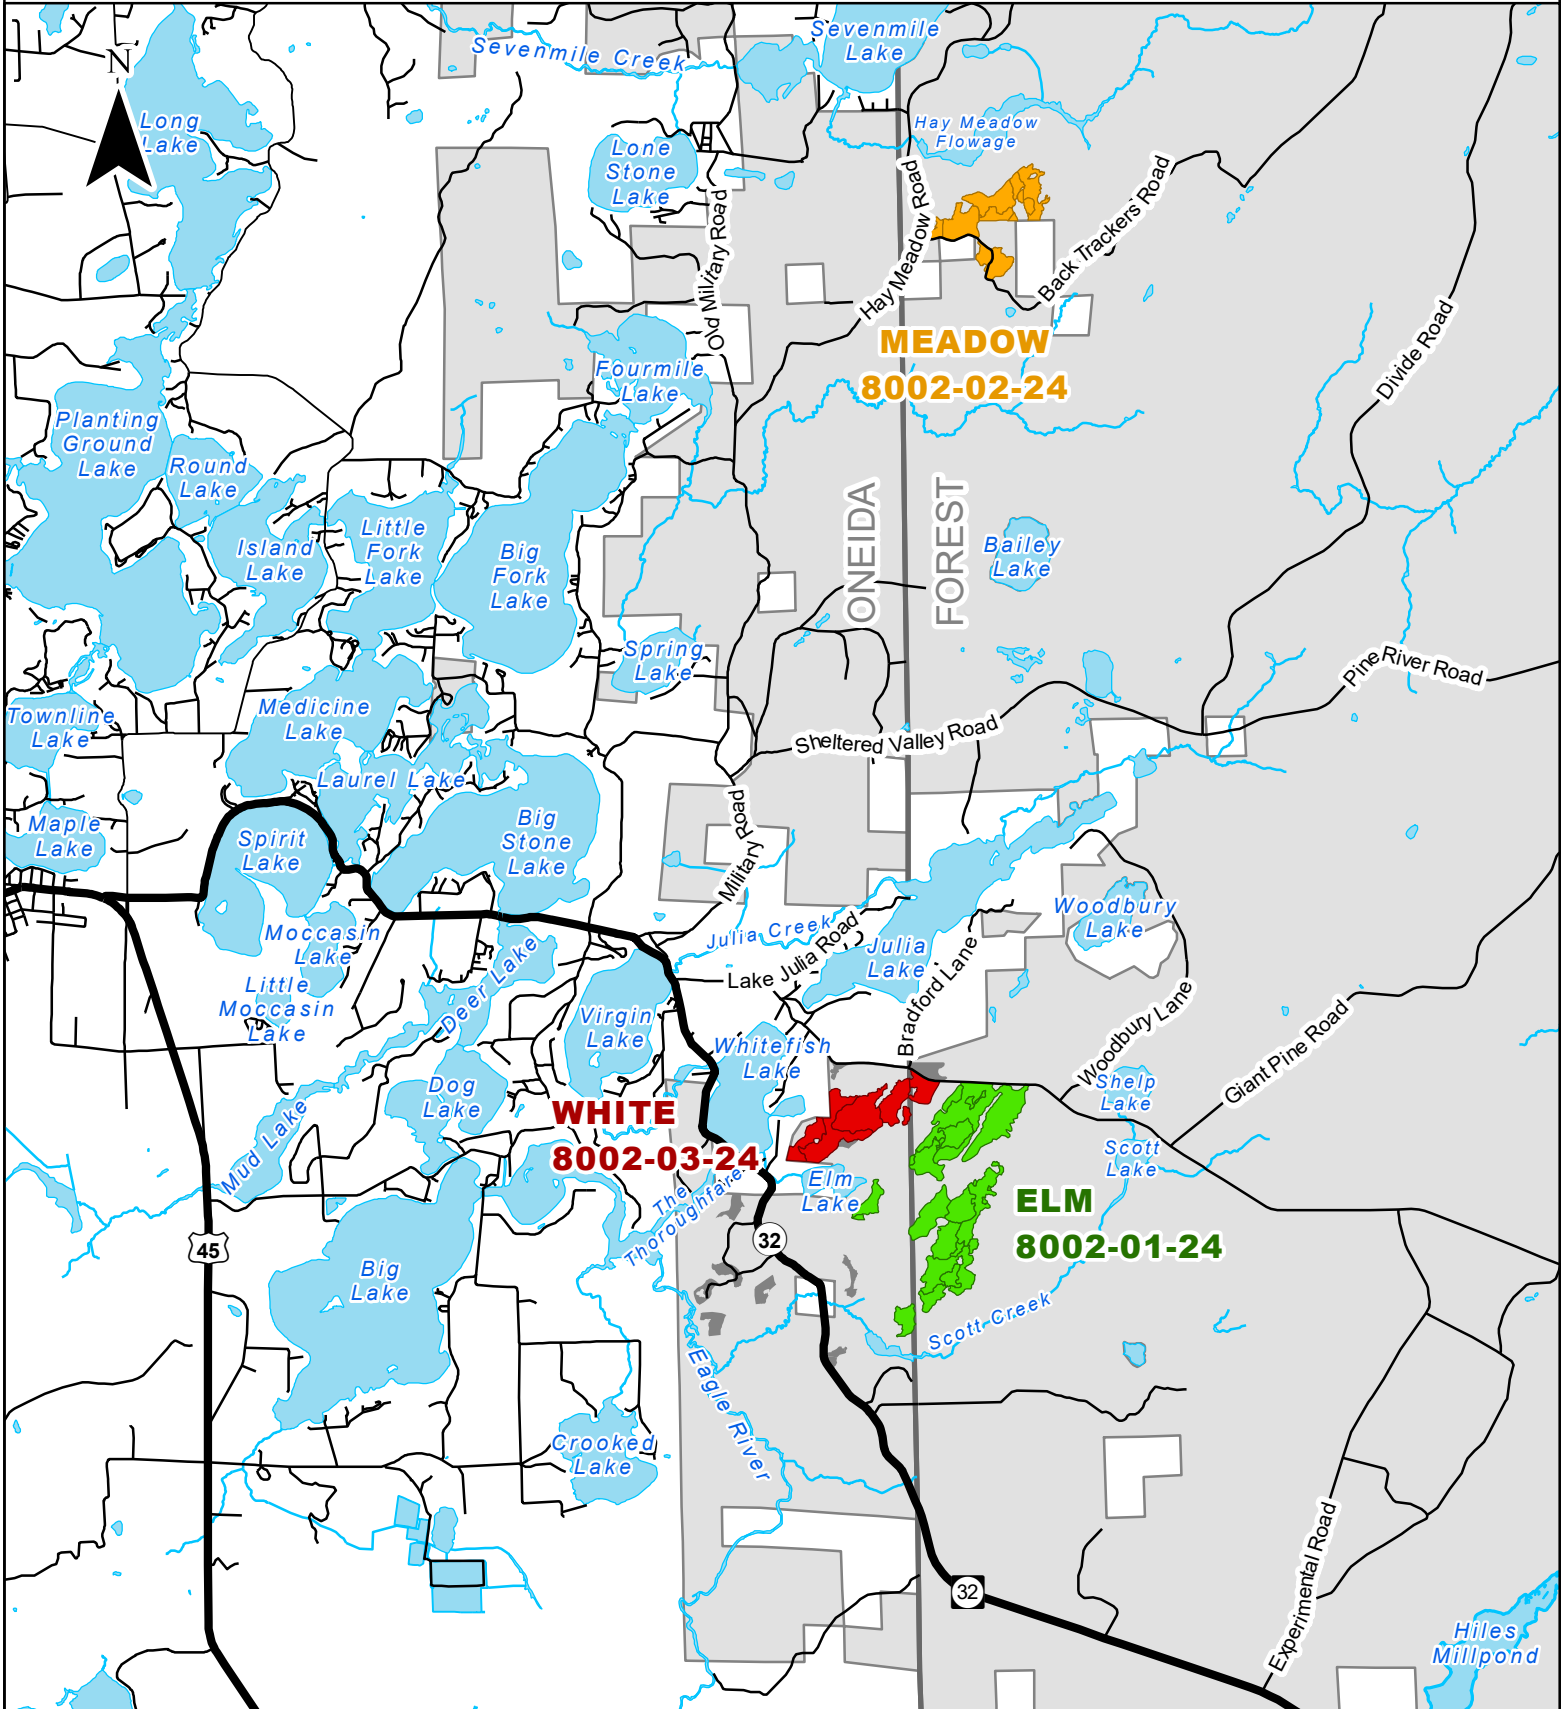

FY24 TIMBER SALE LOCATOR MAP

Good Neighbor Authority - Wisconsin Department of Natural Resources

Eagle River-Florence Ranger District - Chequamegon-Nicolet National Forest - Forest & Oneida County, WI

DNR Contact: Kelsey Dencker: (715) 216-0286

Legend

County Boundary

USFS Ownership

Lakes and Rivers

Highways

Roads