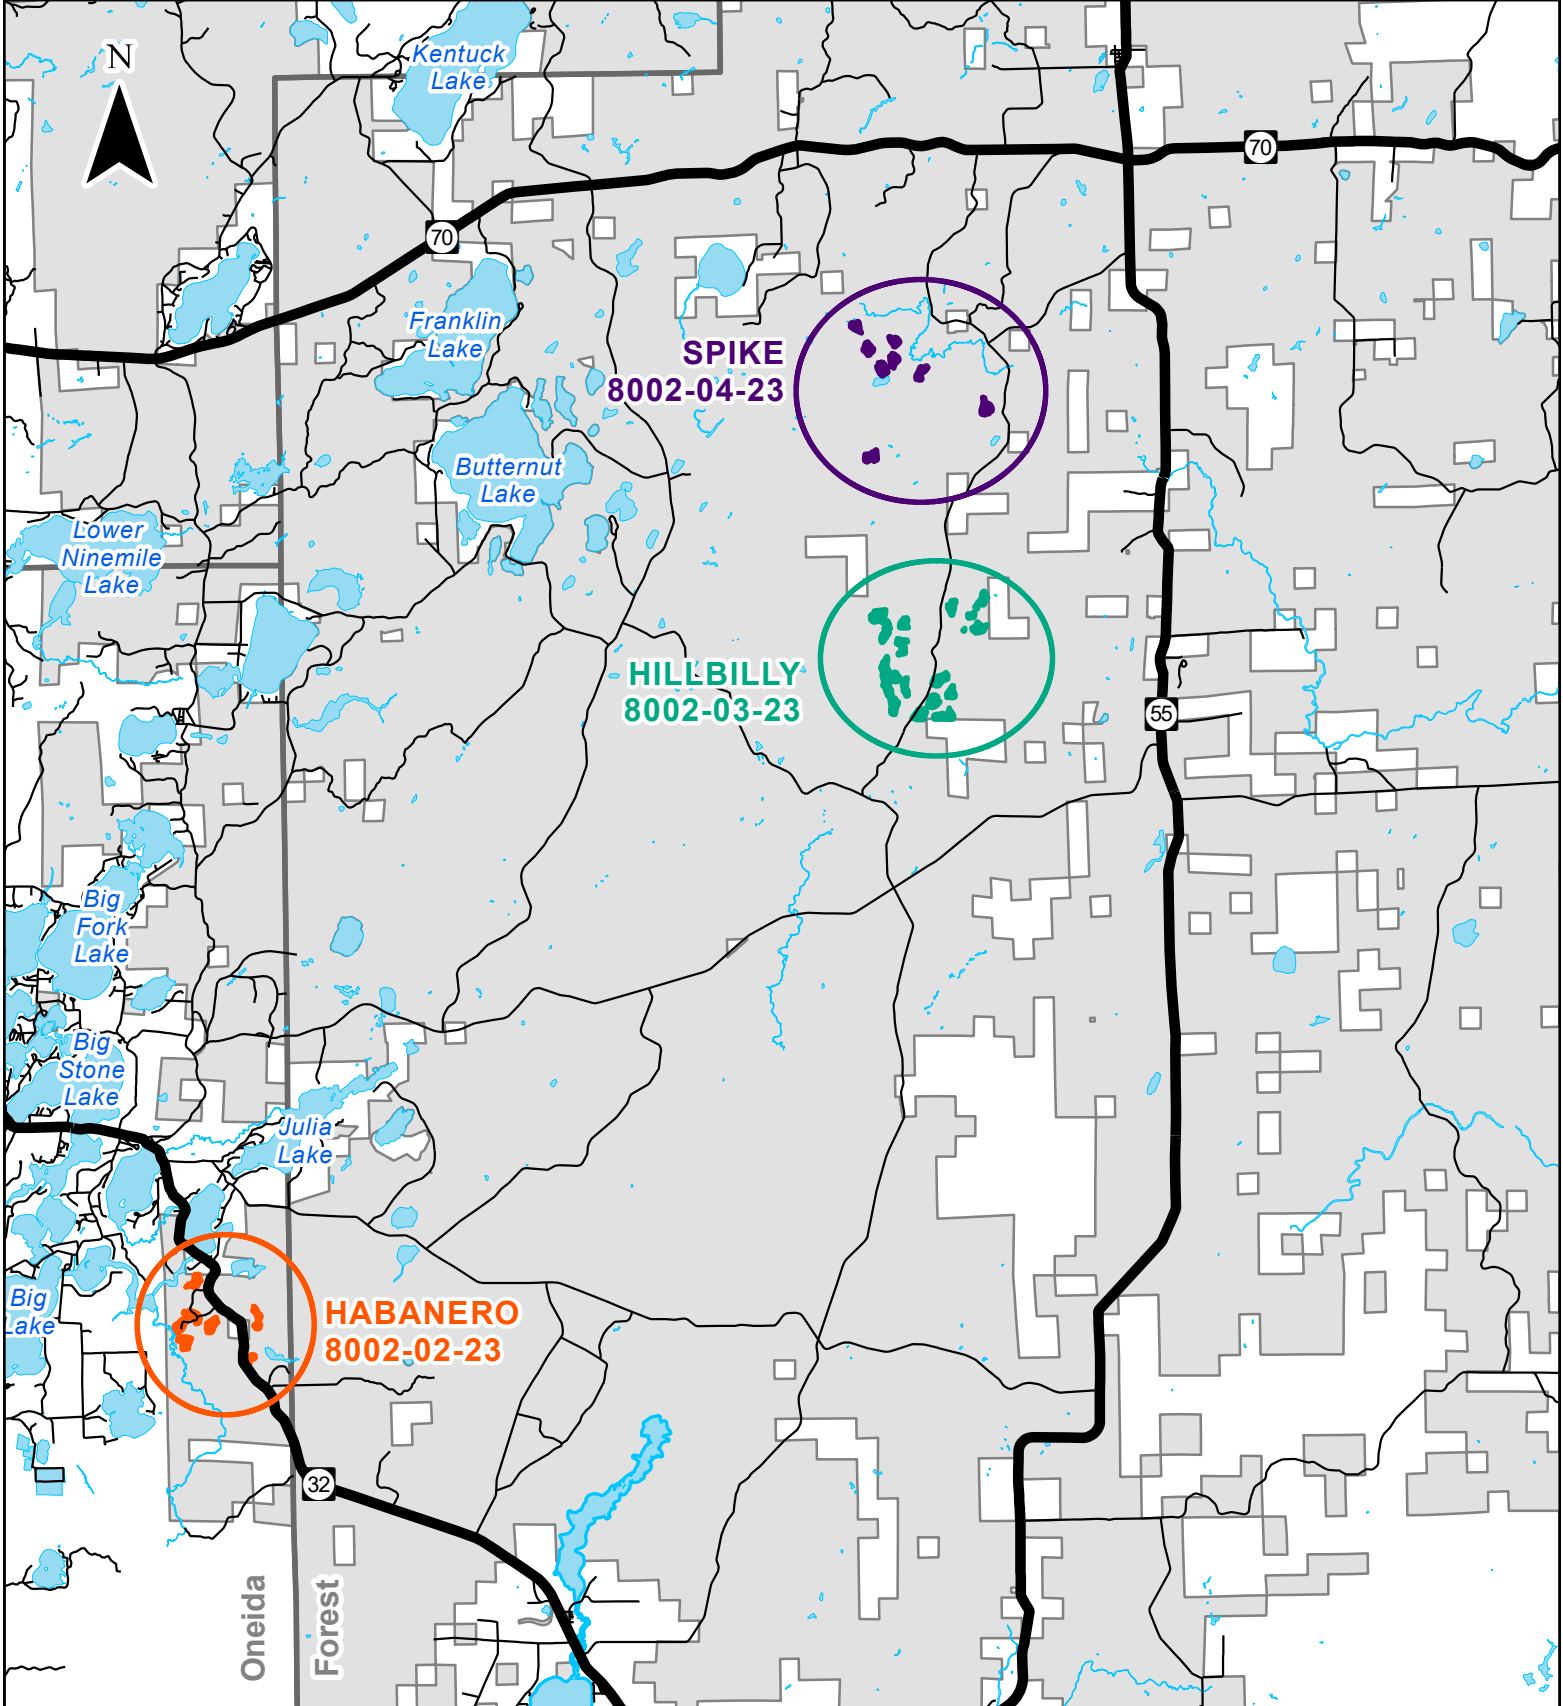

FY23 TIMBER SALE LOCATOR MAP

Good Neighbor Authority - Wisconsin Department of Natural Resources

Eagle River-Florence Ranger District - Chequamegon-Nicolet National Forest - Forest & Oneida County, WI

DNR Contact: Kelsey Dencker: (715) 216-0286

Legend

County Boundary

USFS Ownership

Lakes and Rivers

Highways

Roads