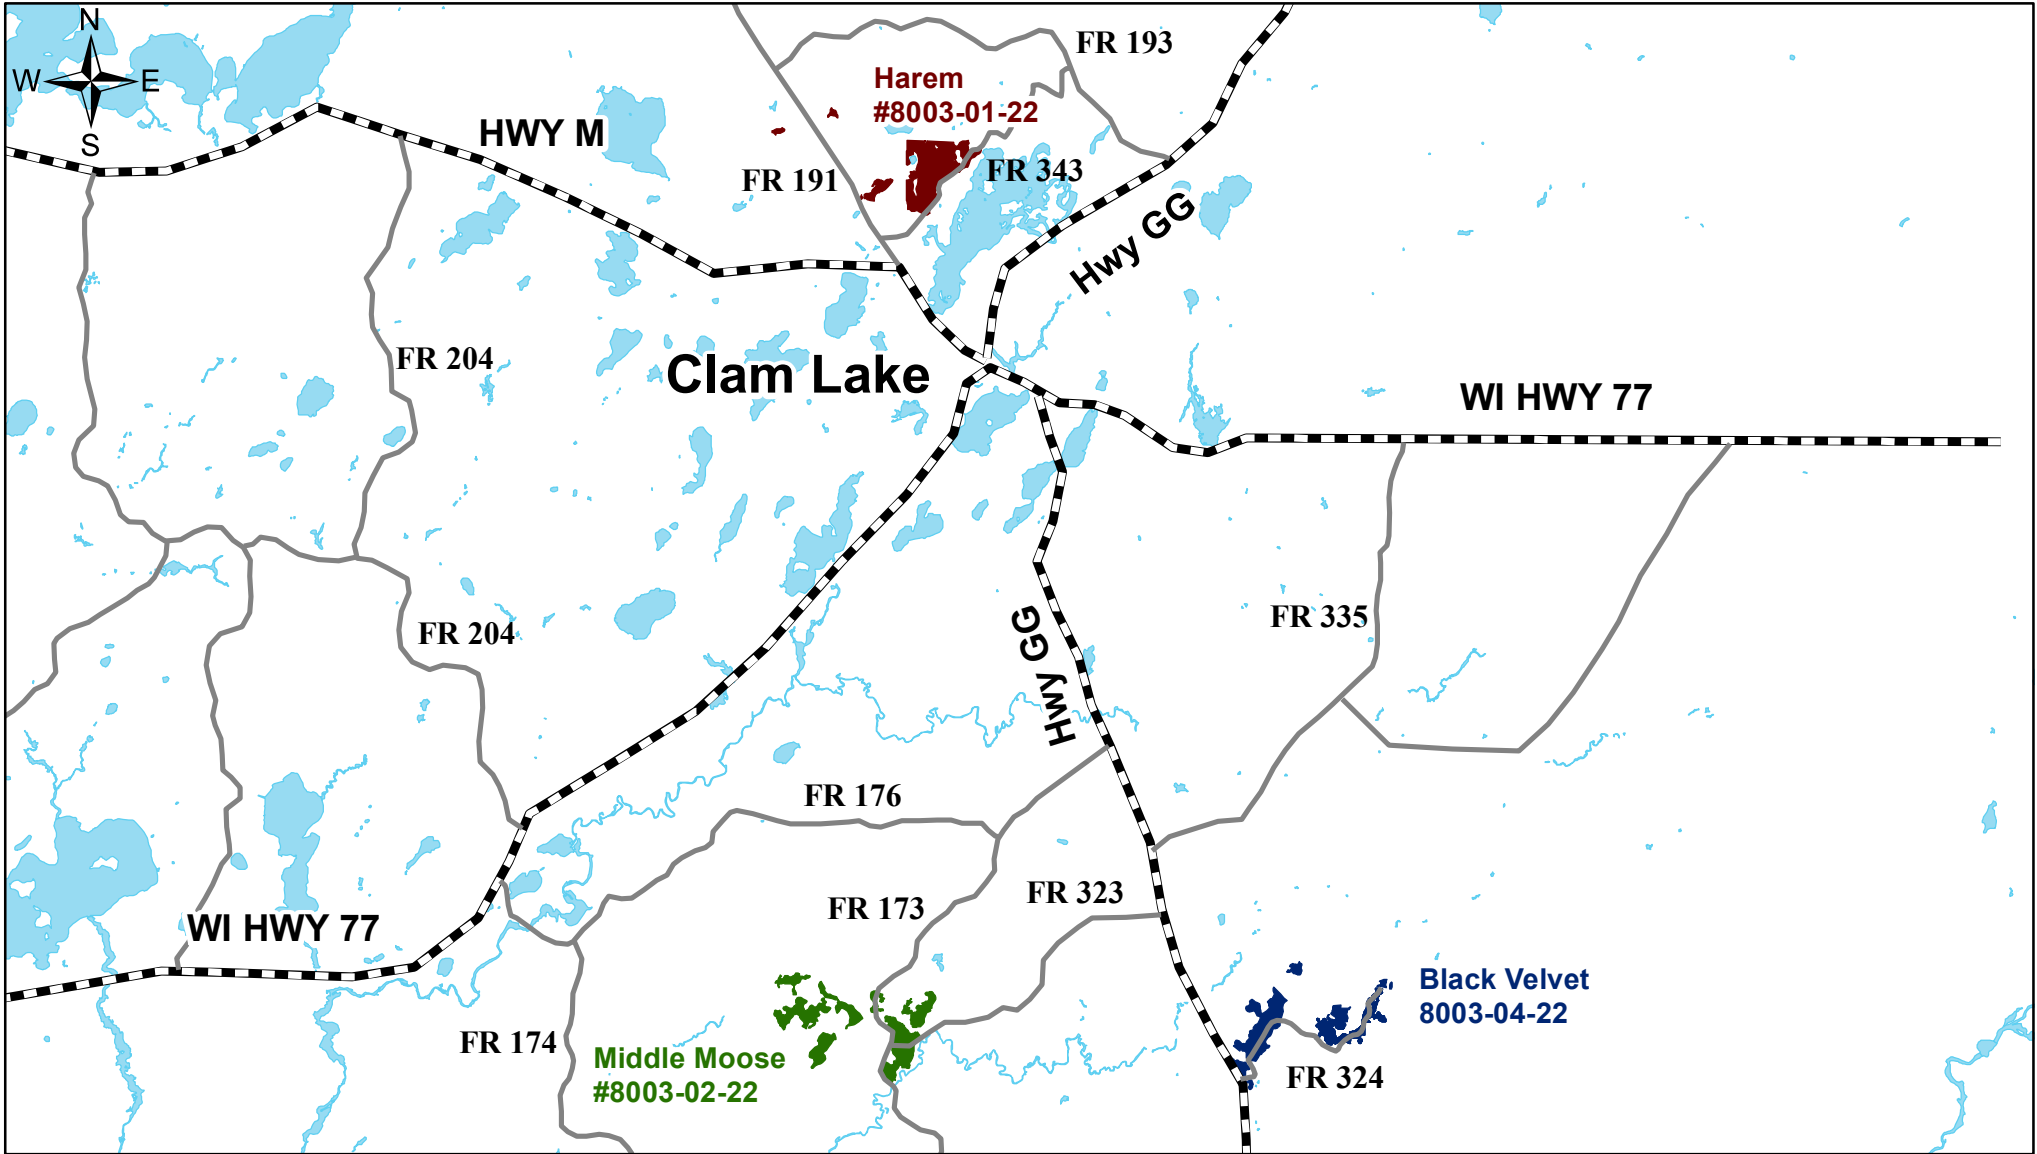

FY22 Timber Sale Locator Map

Good Neighbor Authority - Wisconsin Department of Natural Resources

Great Divide Ranger District - Chequamegon Nicolet National Forest - Bayfield, Sawyer and Ashland Counties, WI

DNR Contact: David Todus: (715) 577-1806

This map is not a survey of the actual boundary of any property this map depicts.