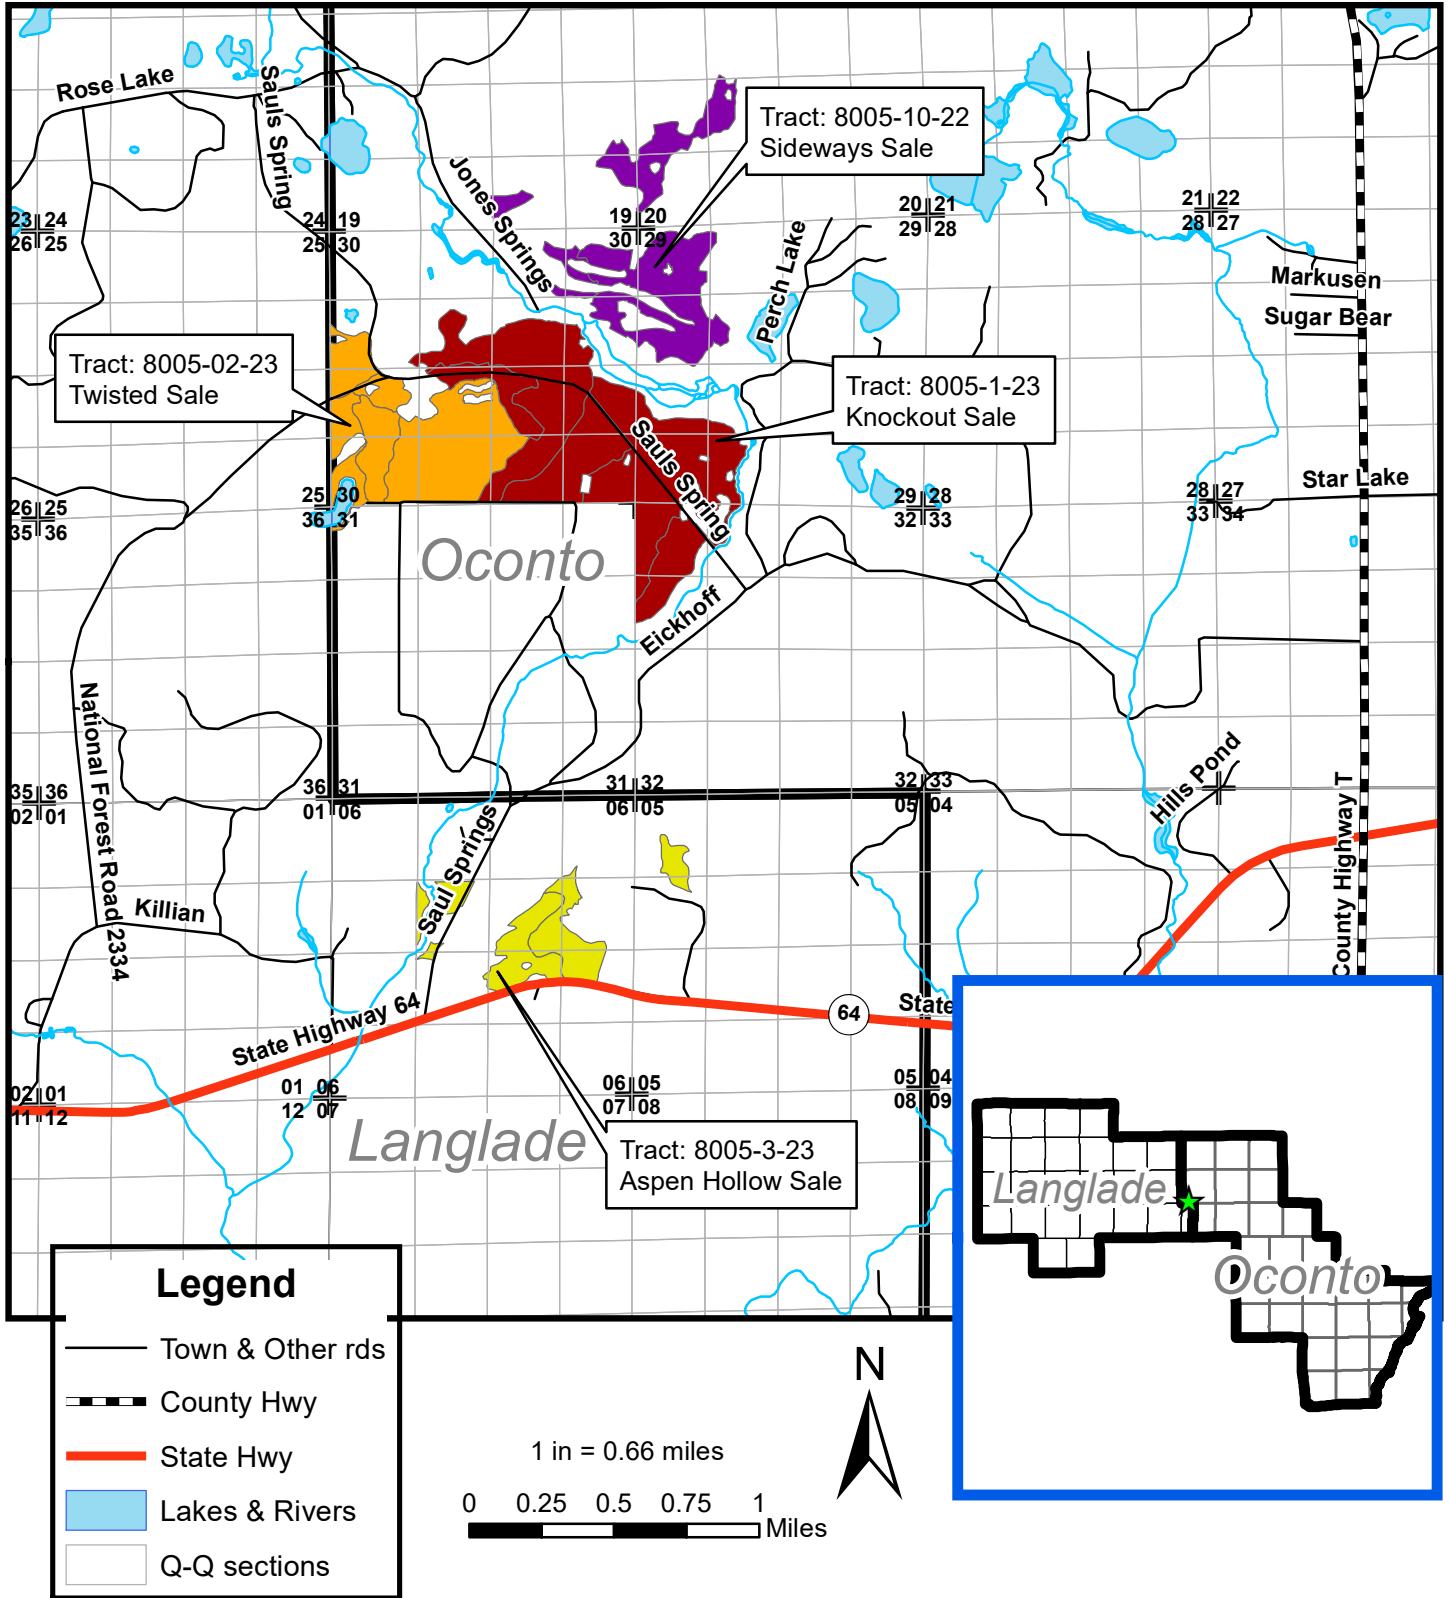

*\*This map is not a survey of the actual boundary of any property this map depicts*

**Good Neighbor Authority**  
**Wisconsin Department of Natural Resources**  
**FY23 Bid Opening- Sale Locator Map**  
 Lakewood/Laona Ranger District  
 Chequamegon-Nicolet National Forest  
 Forest and Oconto County, WI

**4 Sales: SEE INDIVIDUALSALE MAPS FOR EACH SALES SPECIFICS**

**DNR Contacts:**

Wm. Jordan Westrick – (715) 508-1554  
 Mapped by: Wm. Jordan Westrick 08/25/21

**Legend**

- Town & Other rds
- ▬ County Hwy
- State Hwy
- Lakes & Rivers
- Q-Q sections

1 in = 0.66 miles  
 0 0.25 0.5 0.75 1 Miles