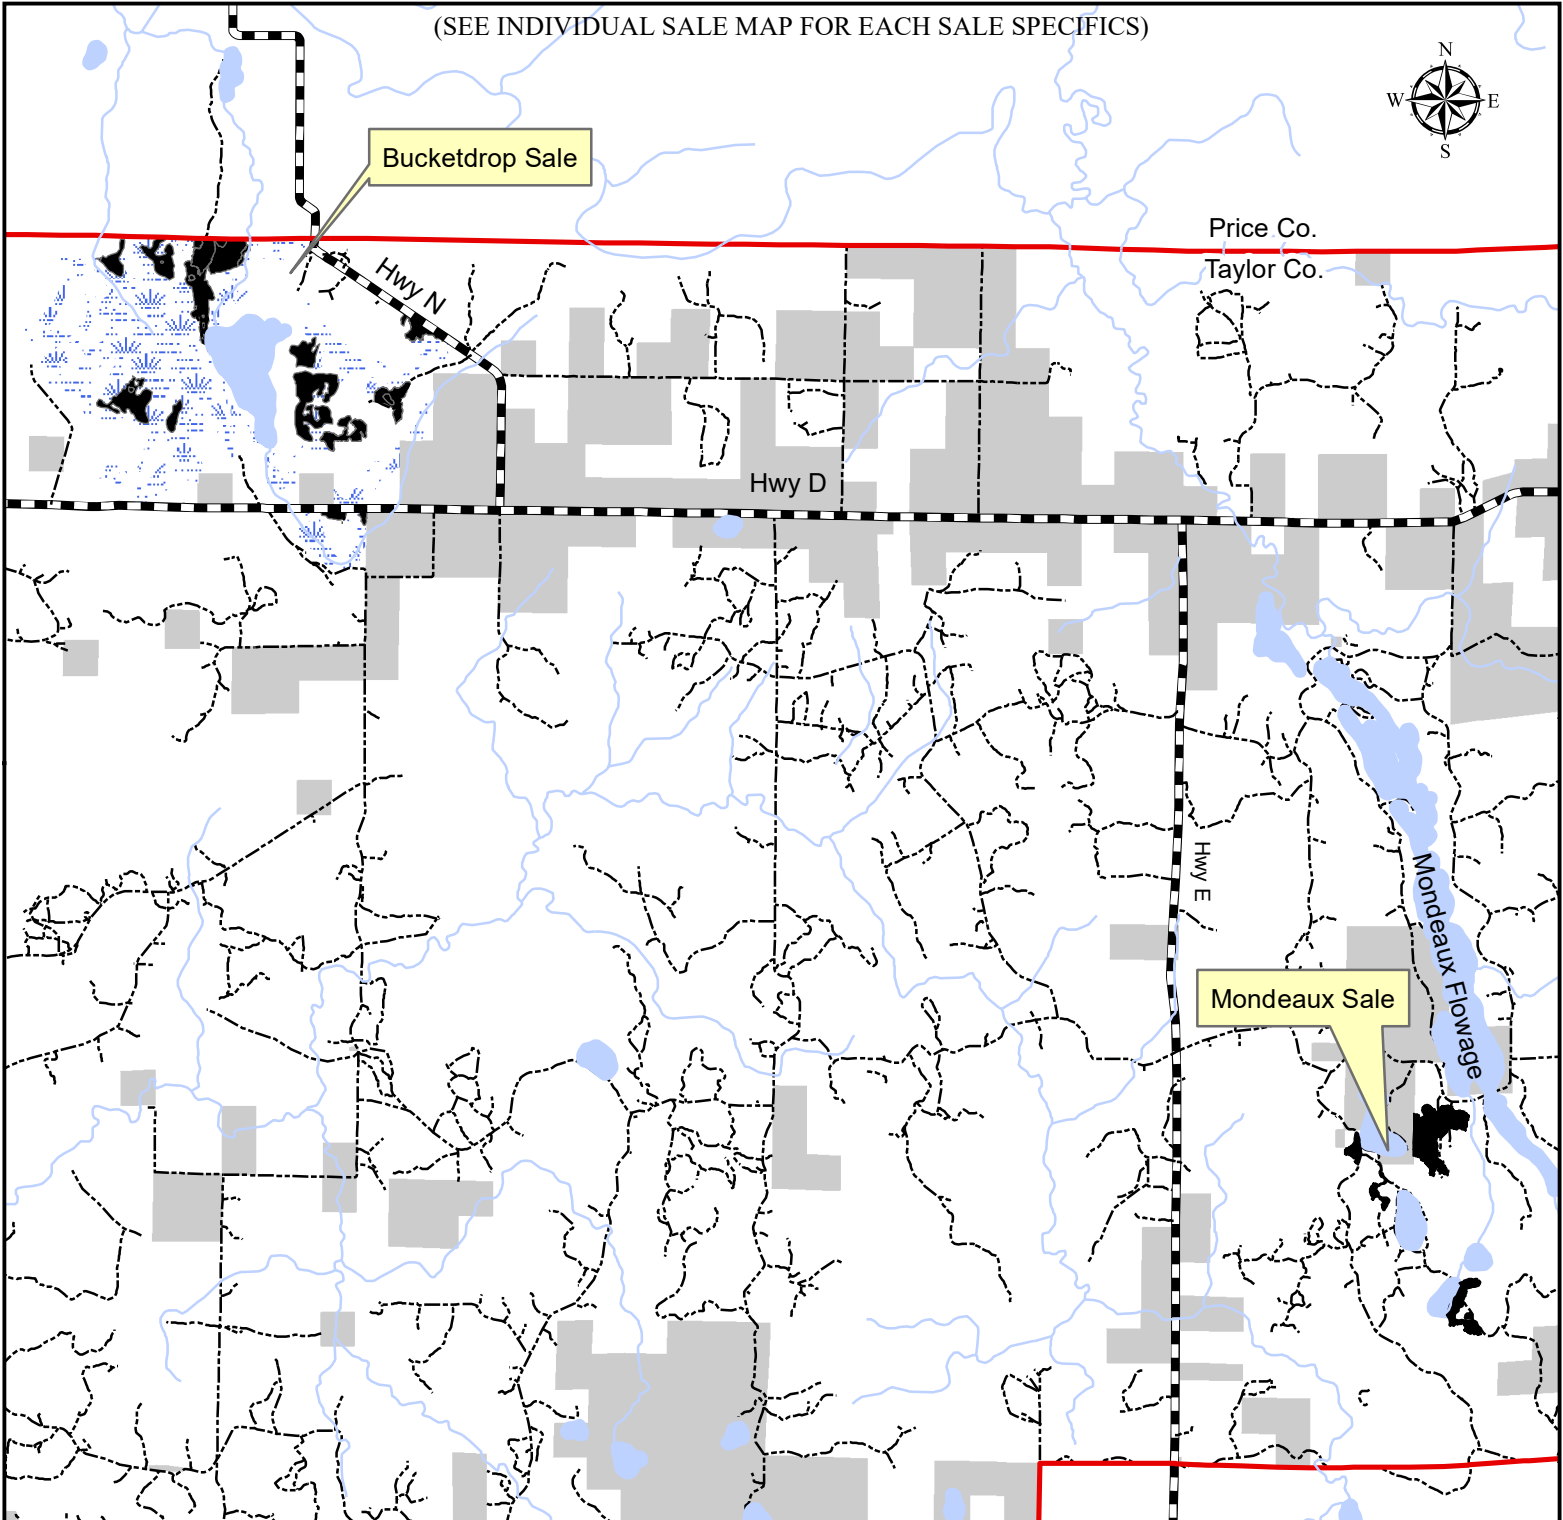

Good Neighbor Authority Sale Area Map
Wisconsin Department of Natural Resources

Timber Sale Locator Map

Park Falls/Medford Ranger District
Chequamegon-Nicolet National Forest
Bucket Drop Sale-TRACT 8001-02-19
Section 2,3,4,9,10,11 and 15 of T33N-R2W in Taylor County, WI

Mondeaux Sale-TRACT 8001-01-19
Section 1 and 12 of T32N-R1W and Section 6 & 7 of T32N-R1E in Taylor County

(SEE INDIVIDUAL SALE MAP FOR EACH SALE SPECIFICS)

DNR Contact: Maggie Lorenz
(715) 492-1970