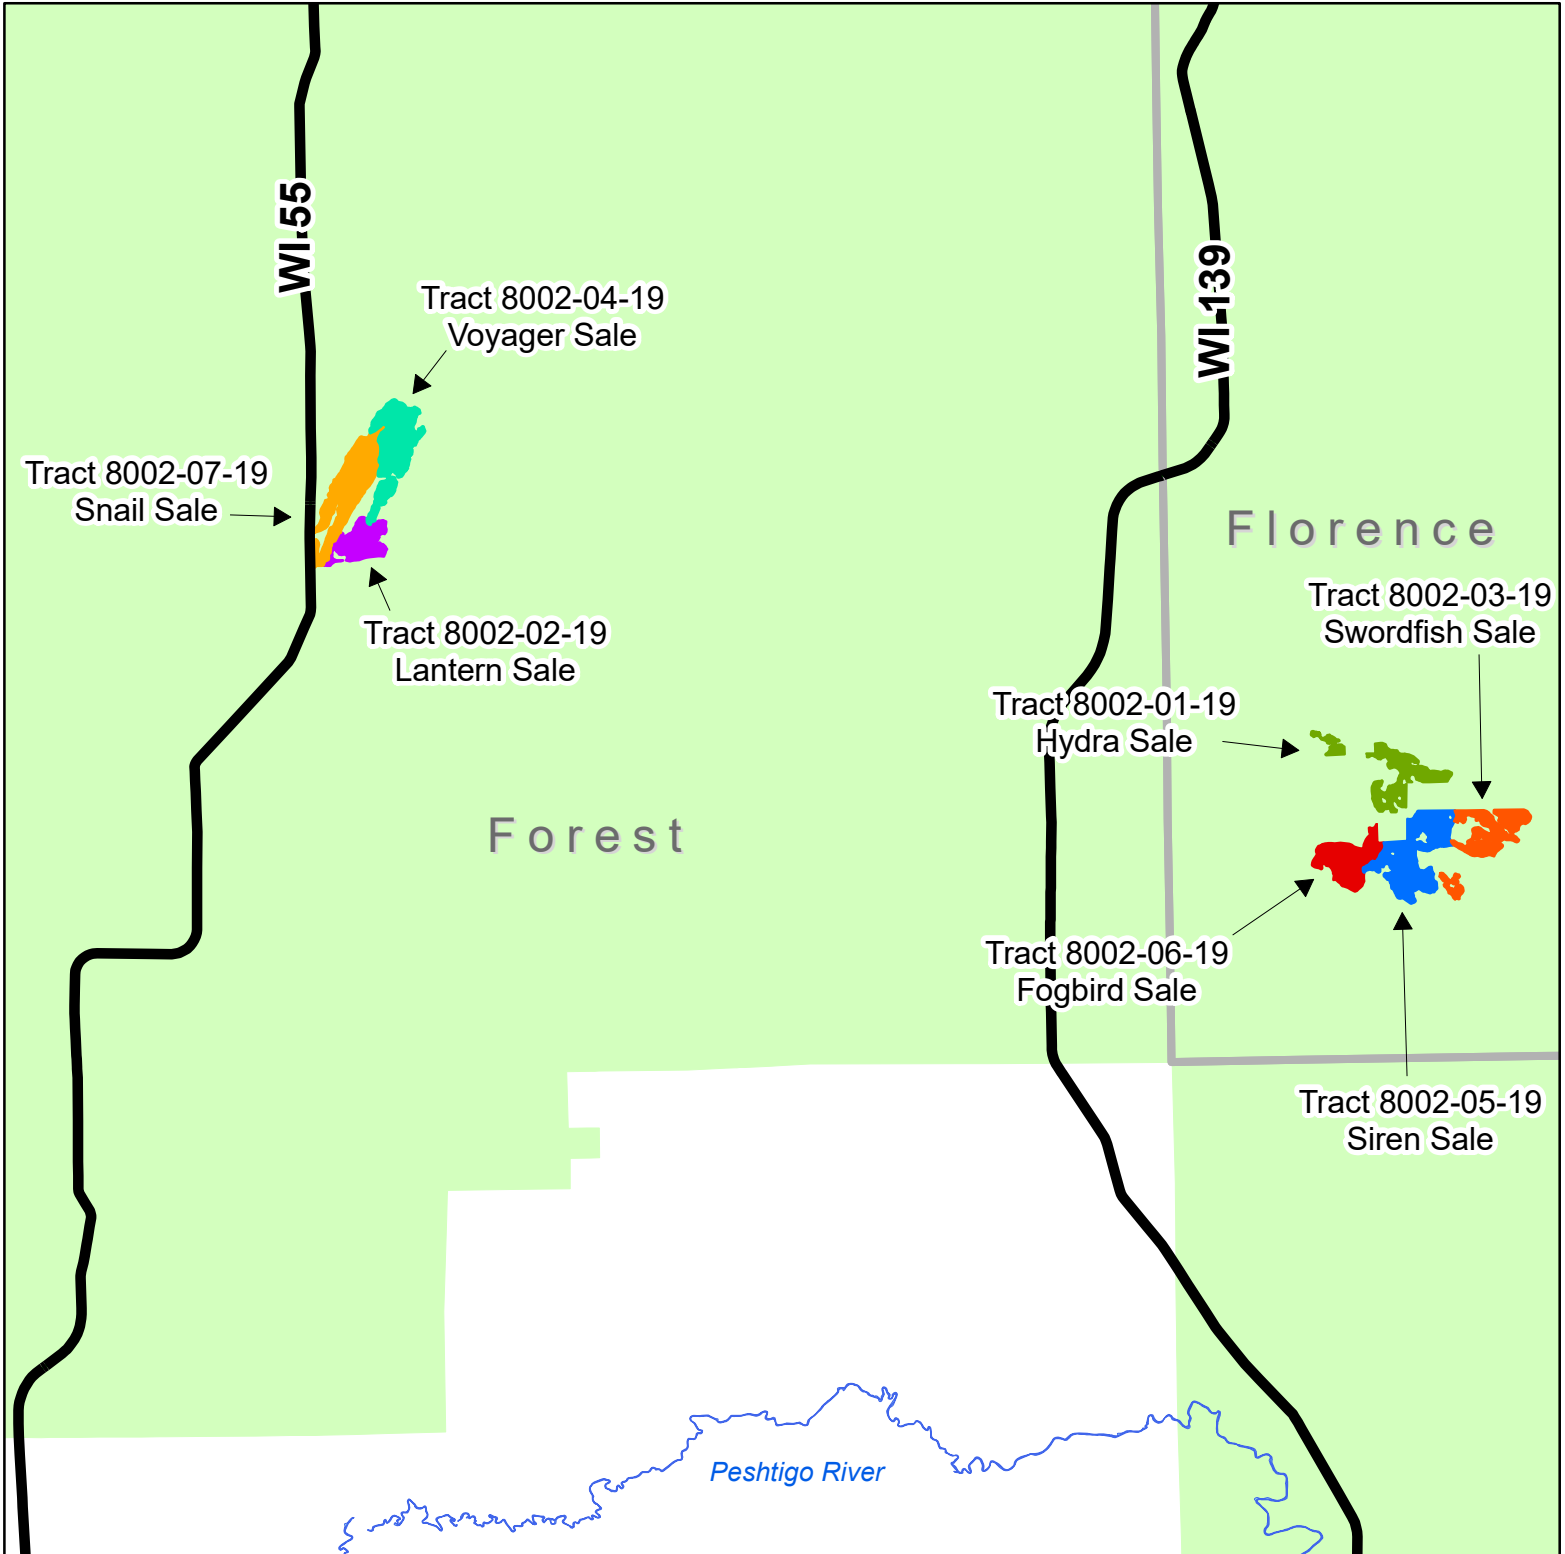

Good Neighbor Authority Sale Area Map
Wisconsin Department of Natural Resources

Timber Sale Locator Map

Eagle River/Florence Ranger District
Chequamegon-Nicolet National Forest
Forest and Florence County, WI

DNR Contacts:

Kelsey Dencker: 715-216-0286
Jeff Olsen: 715-365-8982

Map created by
Kelsey Dencker
07/24/2019

Legend

-  CNNF Boundary
-  County Boundary
-  Highway
-  River

0 0.5 1 2 3 4 Miles