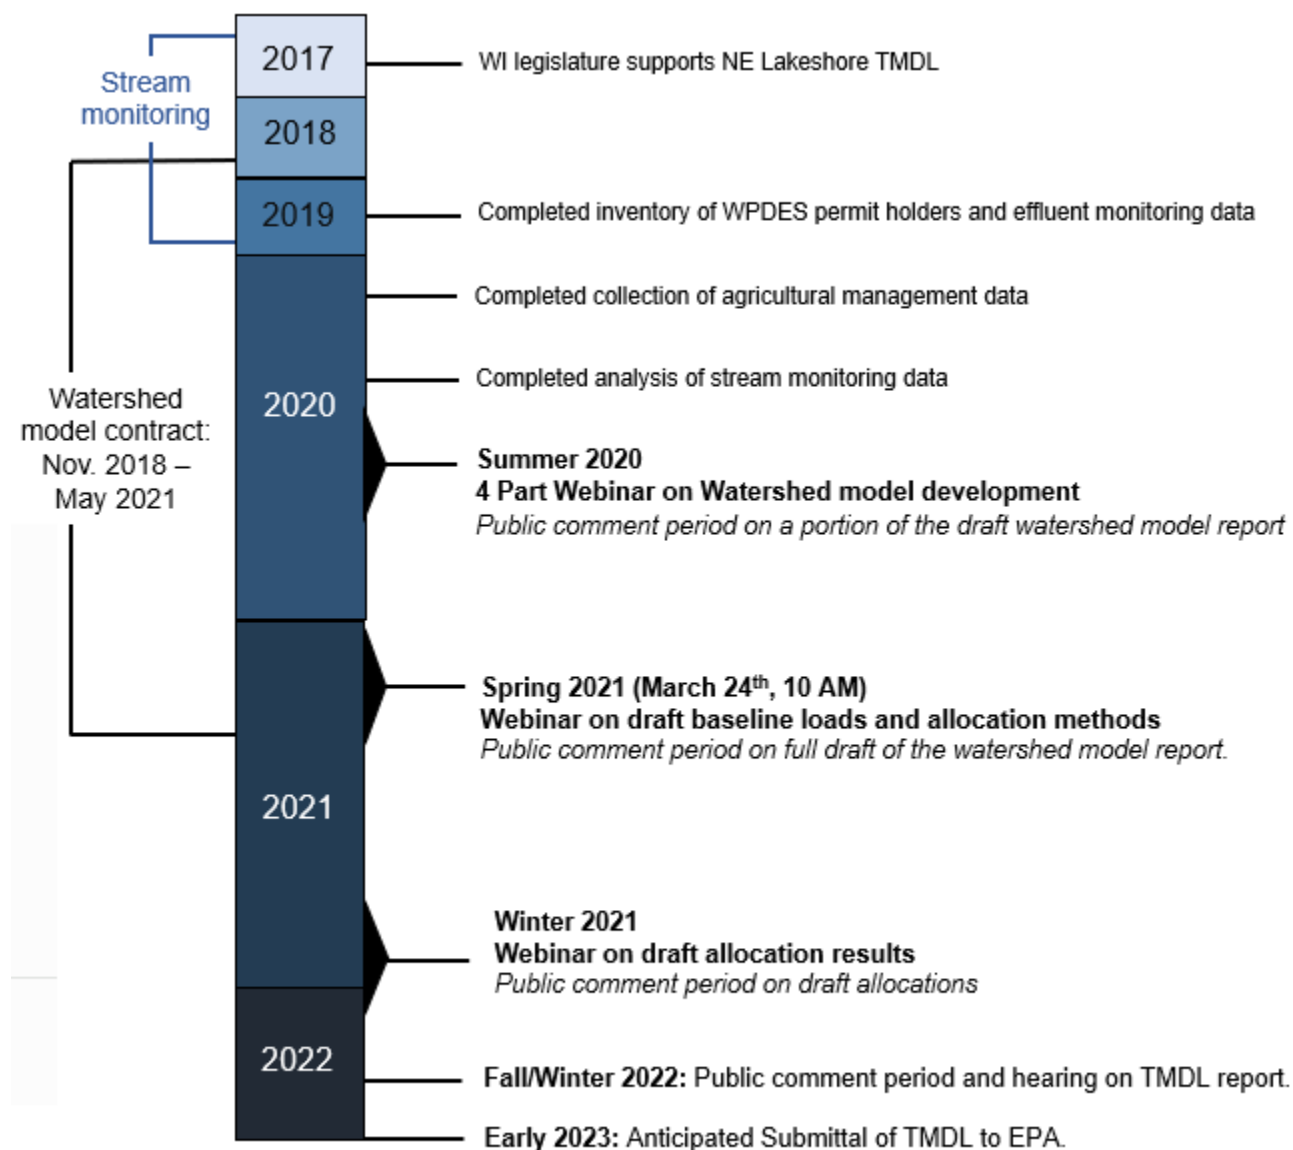

Northeast Lakeshore TMDL

Projected Project Milestones

Updated August 2022

For more information on the NE Lakeshore TMDL:

Kevin Kirsch, PE

TMDL Development Coordinator

Kevin.Kirsch@Wisconsin.gov

Or visit: <https://dnr.wisconsin.gov/topic/TMDLs/NElakeshore.html>