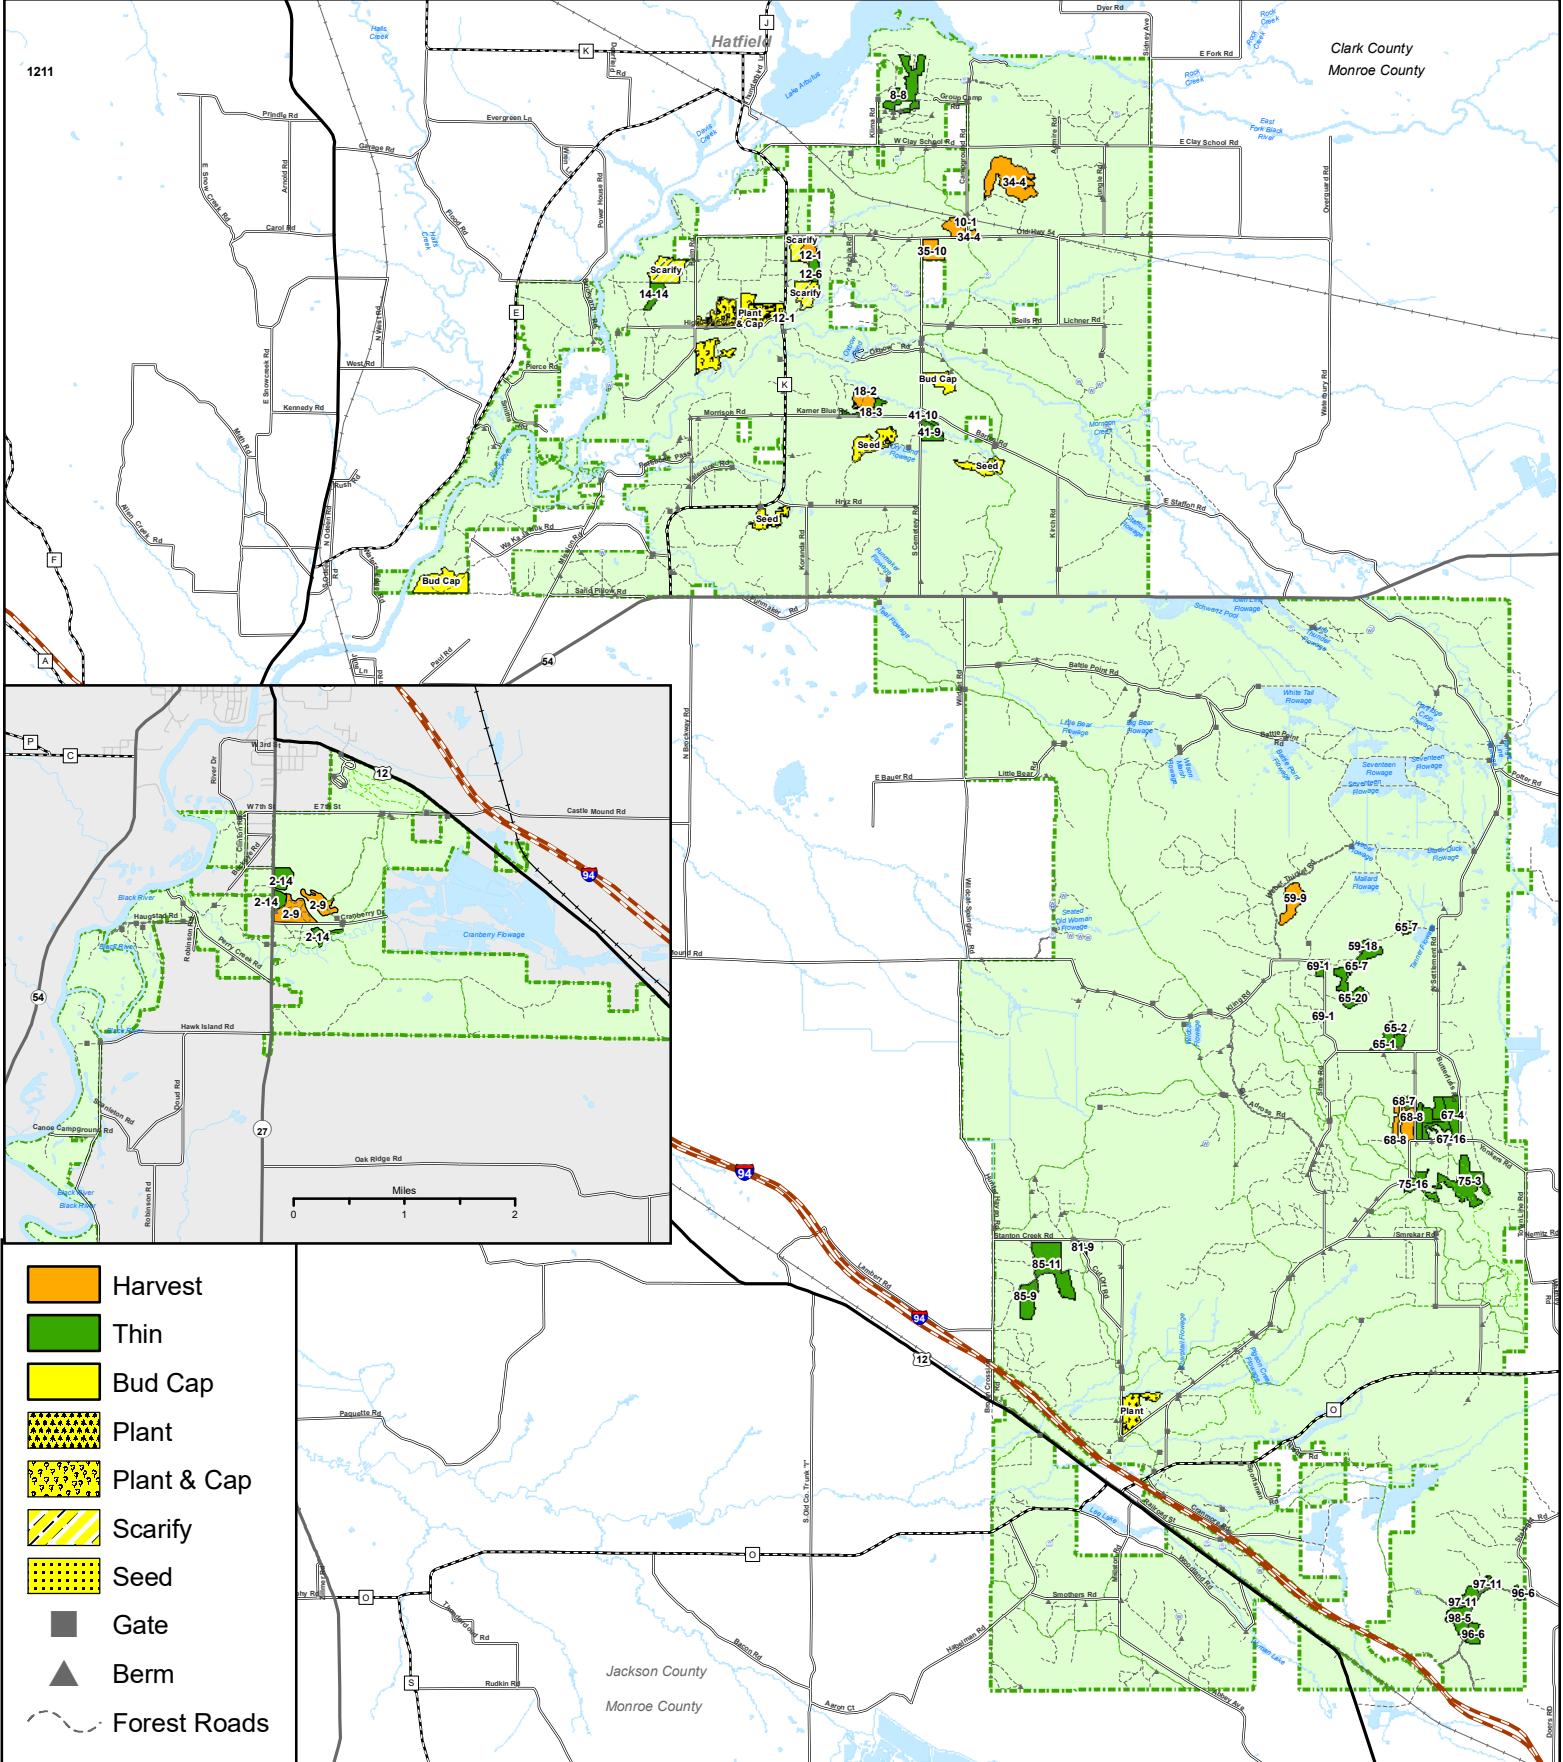

Black River State Forest

Proposed Sales & Treatments 2020

Symbols on Map Are Not Accurate Representations of Actual Sale Boundaries

Feb 2019 RW
2019 APR jerris map.mad