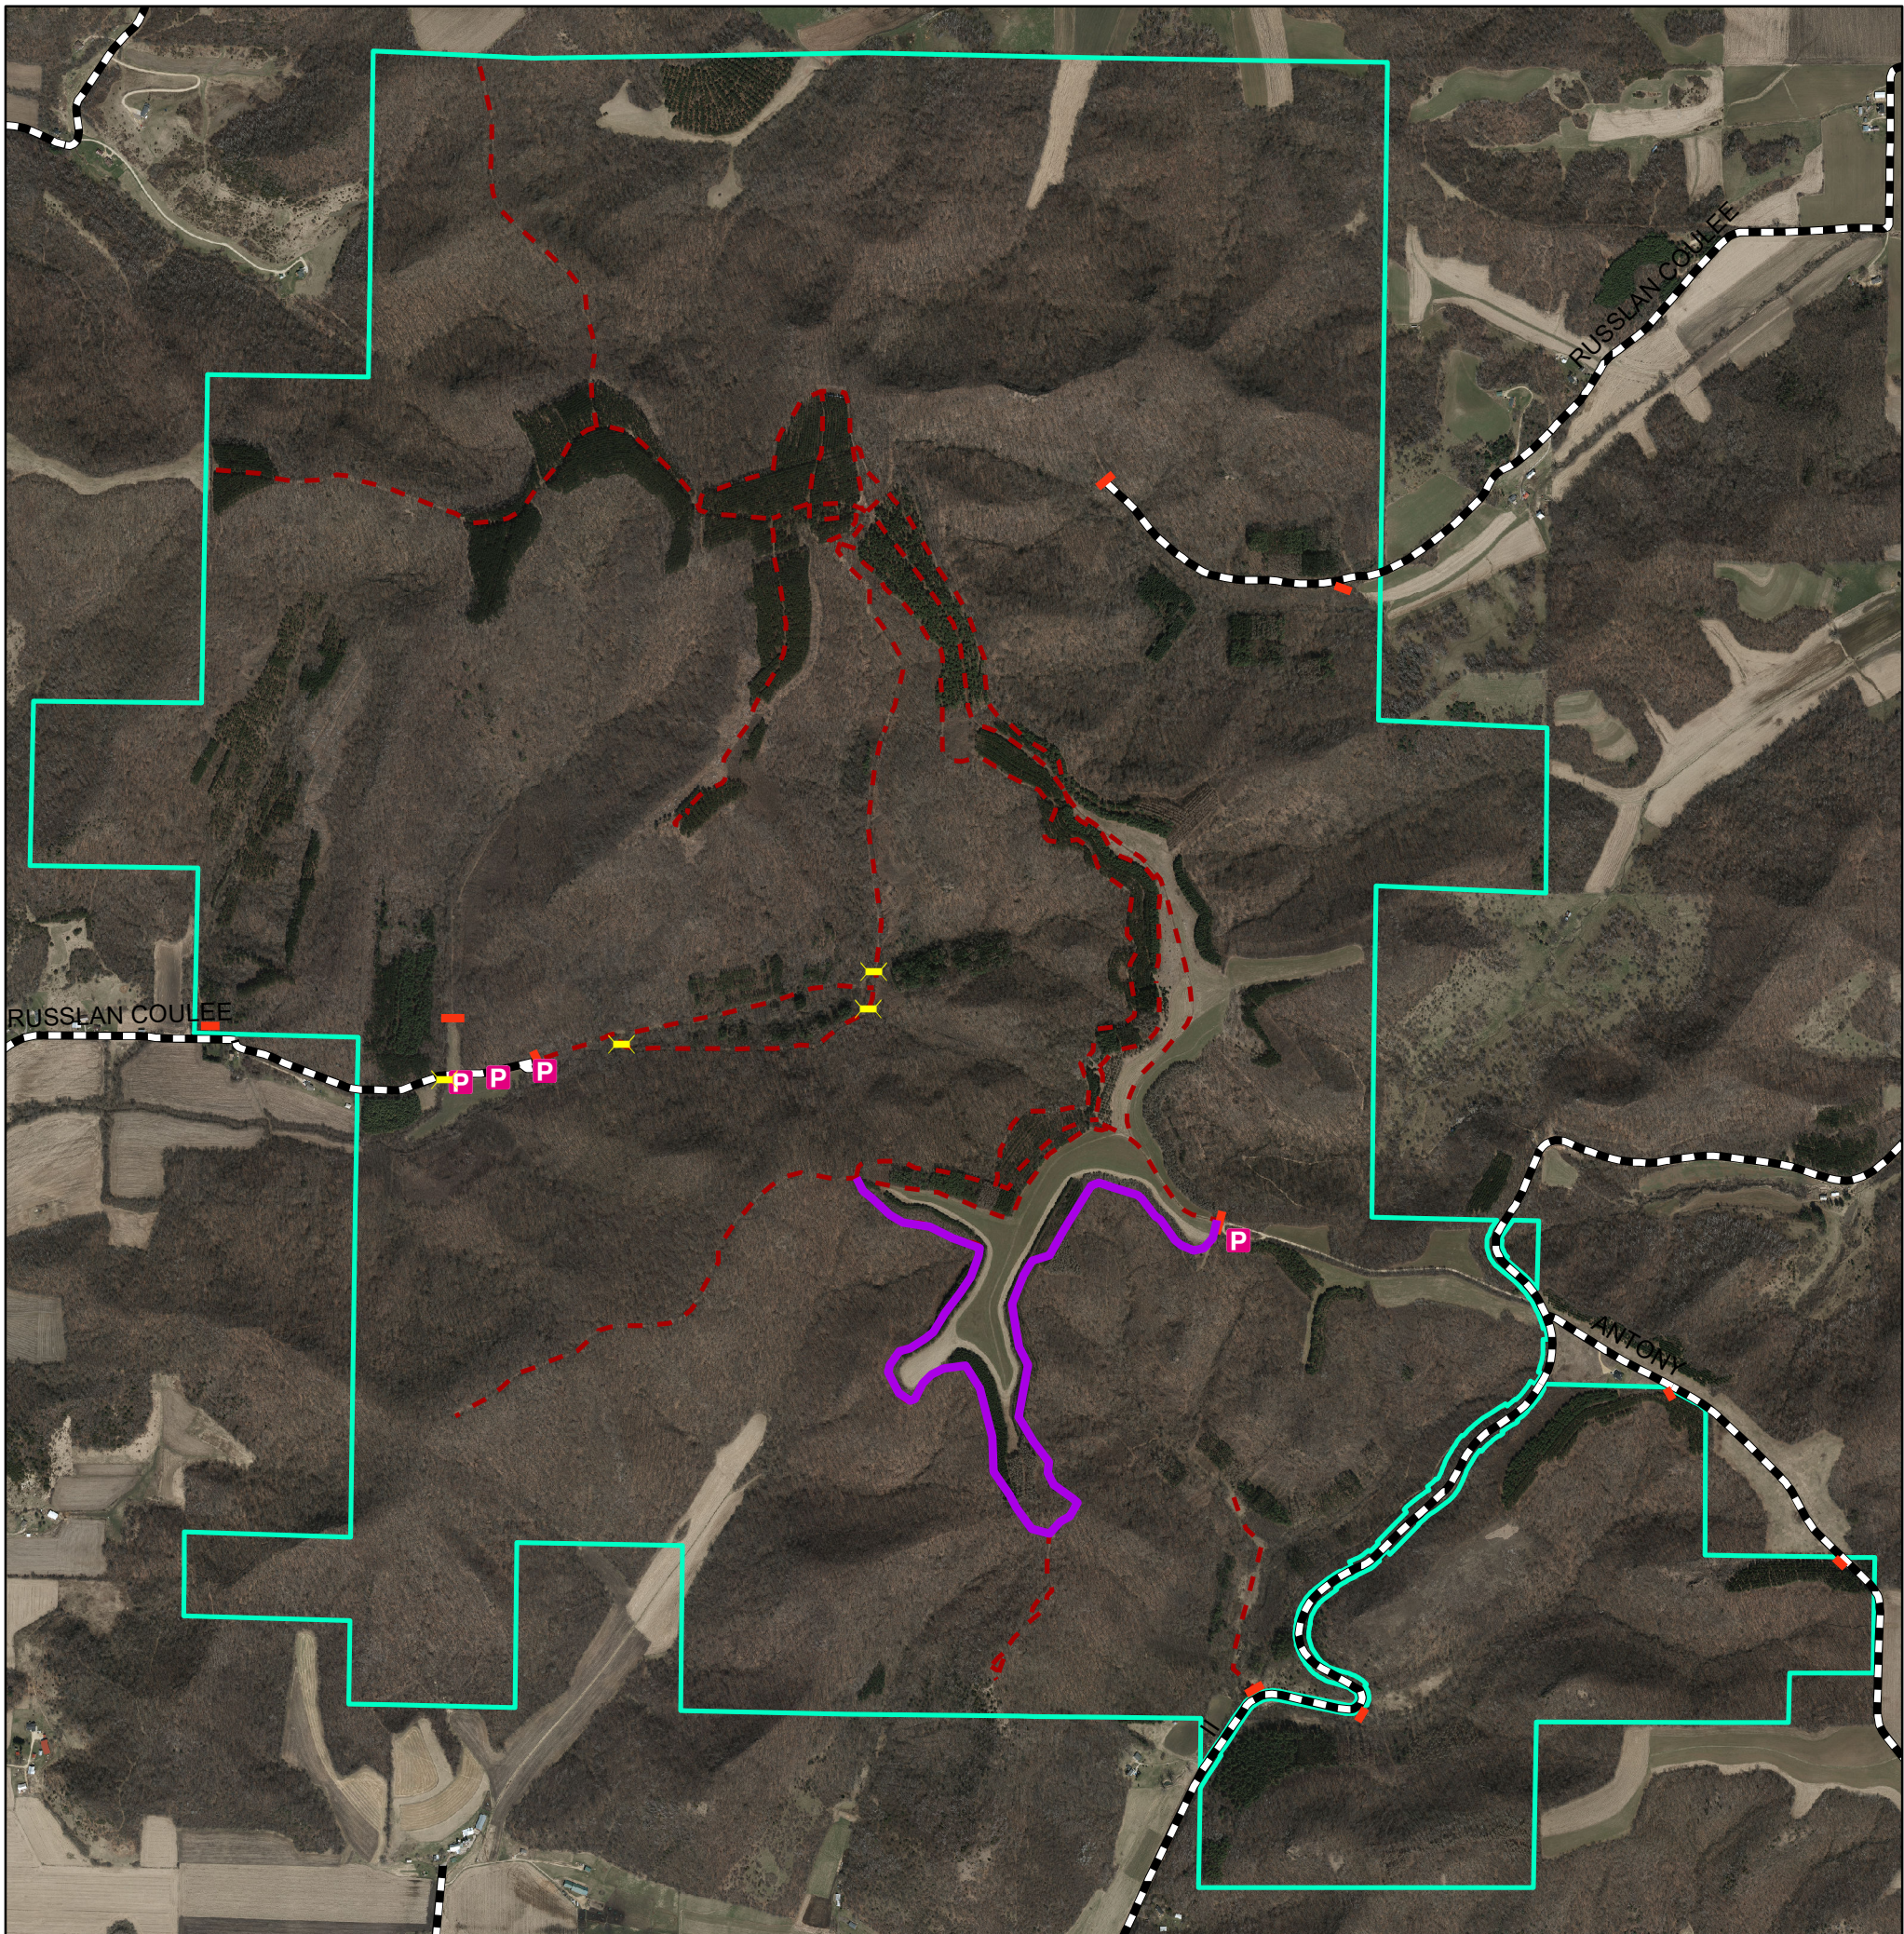

COULEE EXPERIMENTAL STATE FOREST TEMPORARY TRAIL CLOSURE

Vehicles are not allowed inside the gates or barriers except for agricultural and service vehicles.

XC-ski trails are groomed and signed, but not regularly patrolled.

"It is unlawful to allow your dog, cat or other pet animal on the ski trail during the skiing season" NR 45.06(3)

Ski trails may be used for hiking, horseback riding and hunting when not snow covered.

There are no water or toilet facilities available.

Camping and Fires are Not Allowed

No Target Shooting

Please do not litter...and enjoy Wisconsin's outdoors!

Legend

- bridges
- parking
- trail_temporarily_closed
- Gate-Barrier
- trails-maintained
- CountyRoads
- property_boundary_CESF