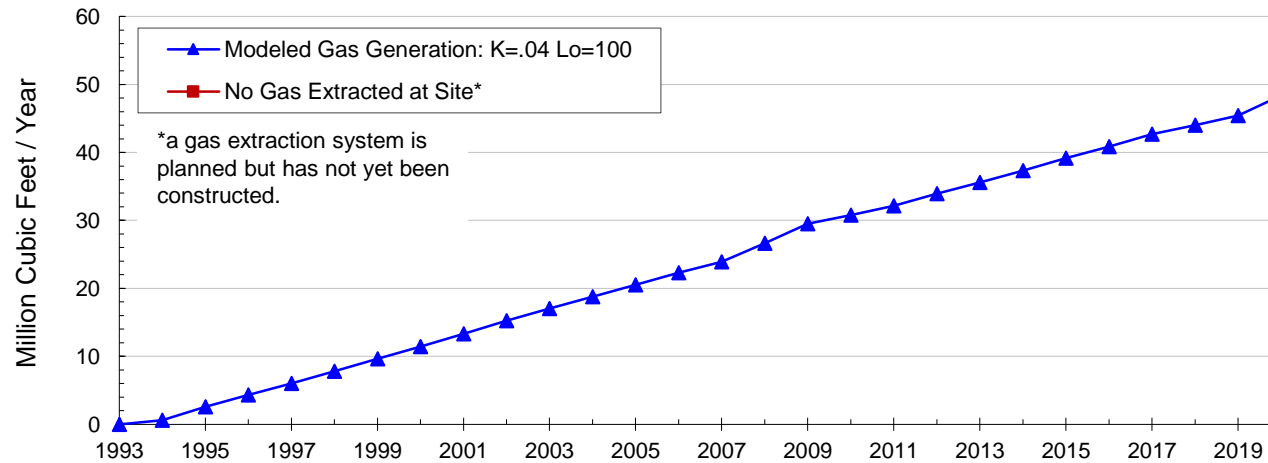

Vernon County LF - Lic No 3268: Annual Waste Tonnage to 2020

Vernon County LF - Lic No 3268: Modeled Landfill Gas Generation to 2020

Please understand that the gas generation curve above was prepared using a computer model and general assumptions that may under or overestimate gas generation for this particular landfill. For more information on the model and how it's been used, please consult the text of this web page.