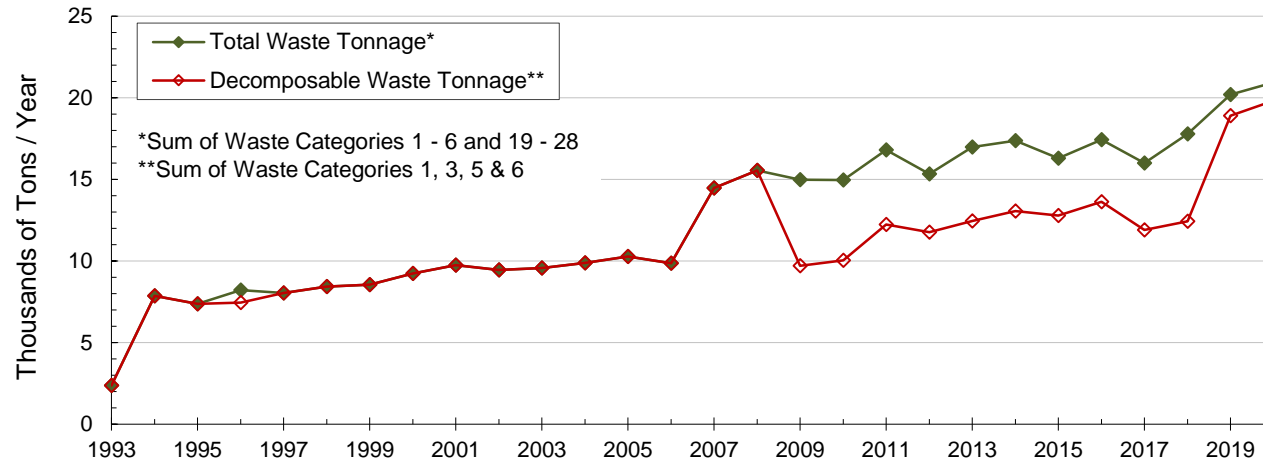

Vernon County LF - Lic No 3268: Annual Waste Tonnage to 2020

Vernon County LF - Lic No 3268: Modeled Landfill Gas Generation to 2020

Please understand that the gas generation curve above was prepared using a computer model and general assumptions that may under or overestimate gas generation for this particular landfill. For more information on the model and how it's been used, please consult the text of this web page.