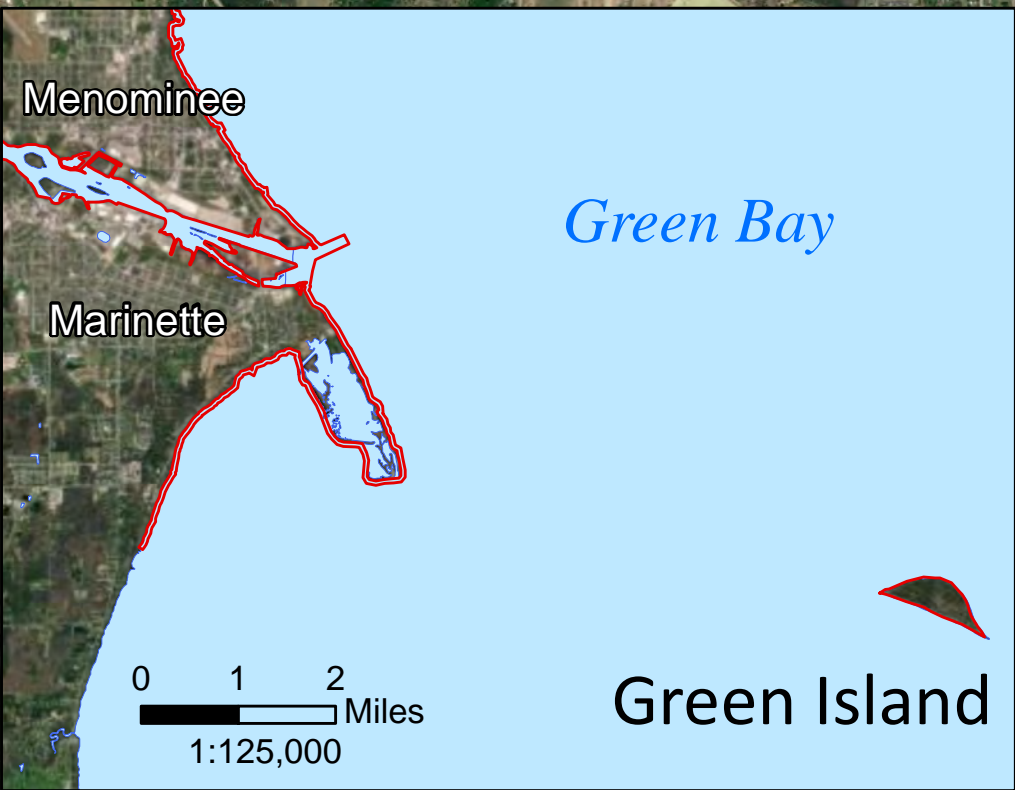

Lower Menominee River AOC

- AOC Boundary
- Habitat Restoration Sites**
- Blueberry Island
- Boom Island
- Little Blueberry Island
- Strawberry Island
- Menekaunee Harbor Habitat Restoration
- South Channel Habitat Restoration
- Sediment Removal Sites**
- WPSA Coal Tar Site
- Ansul/Tyco Arsenic Site
- Menekaunee Harbor Legacy Site
- Green Bay Paint Sludge Site