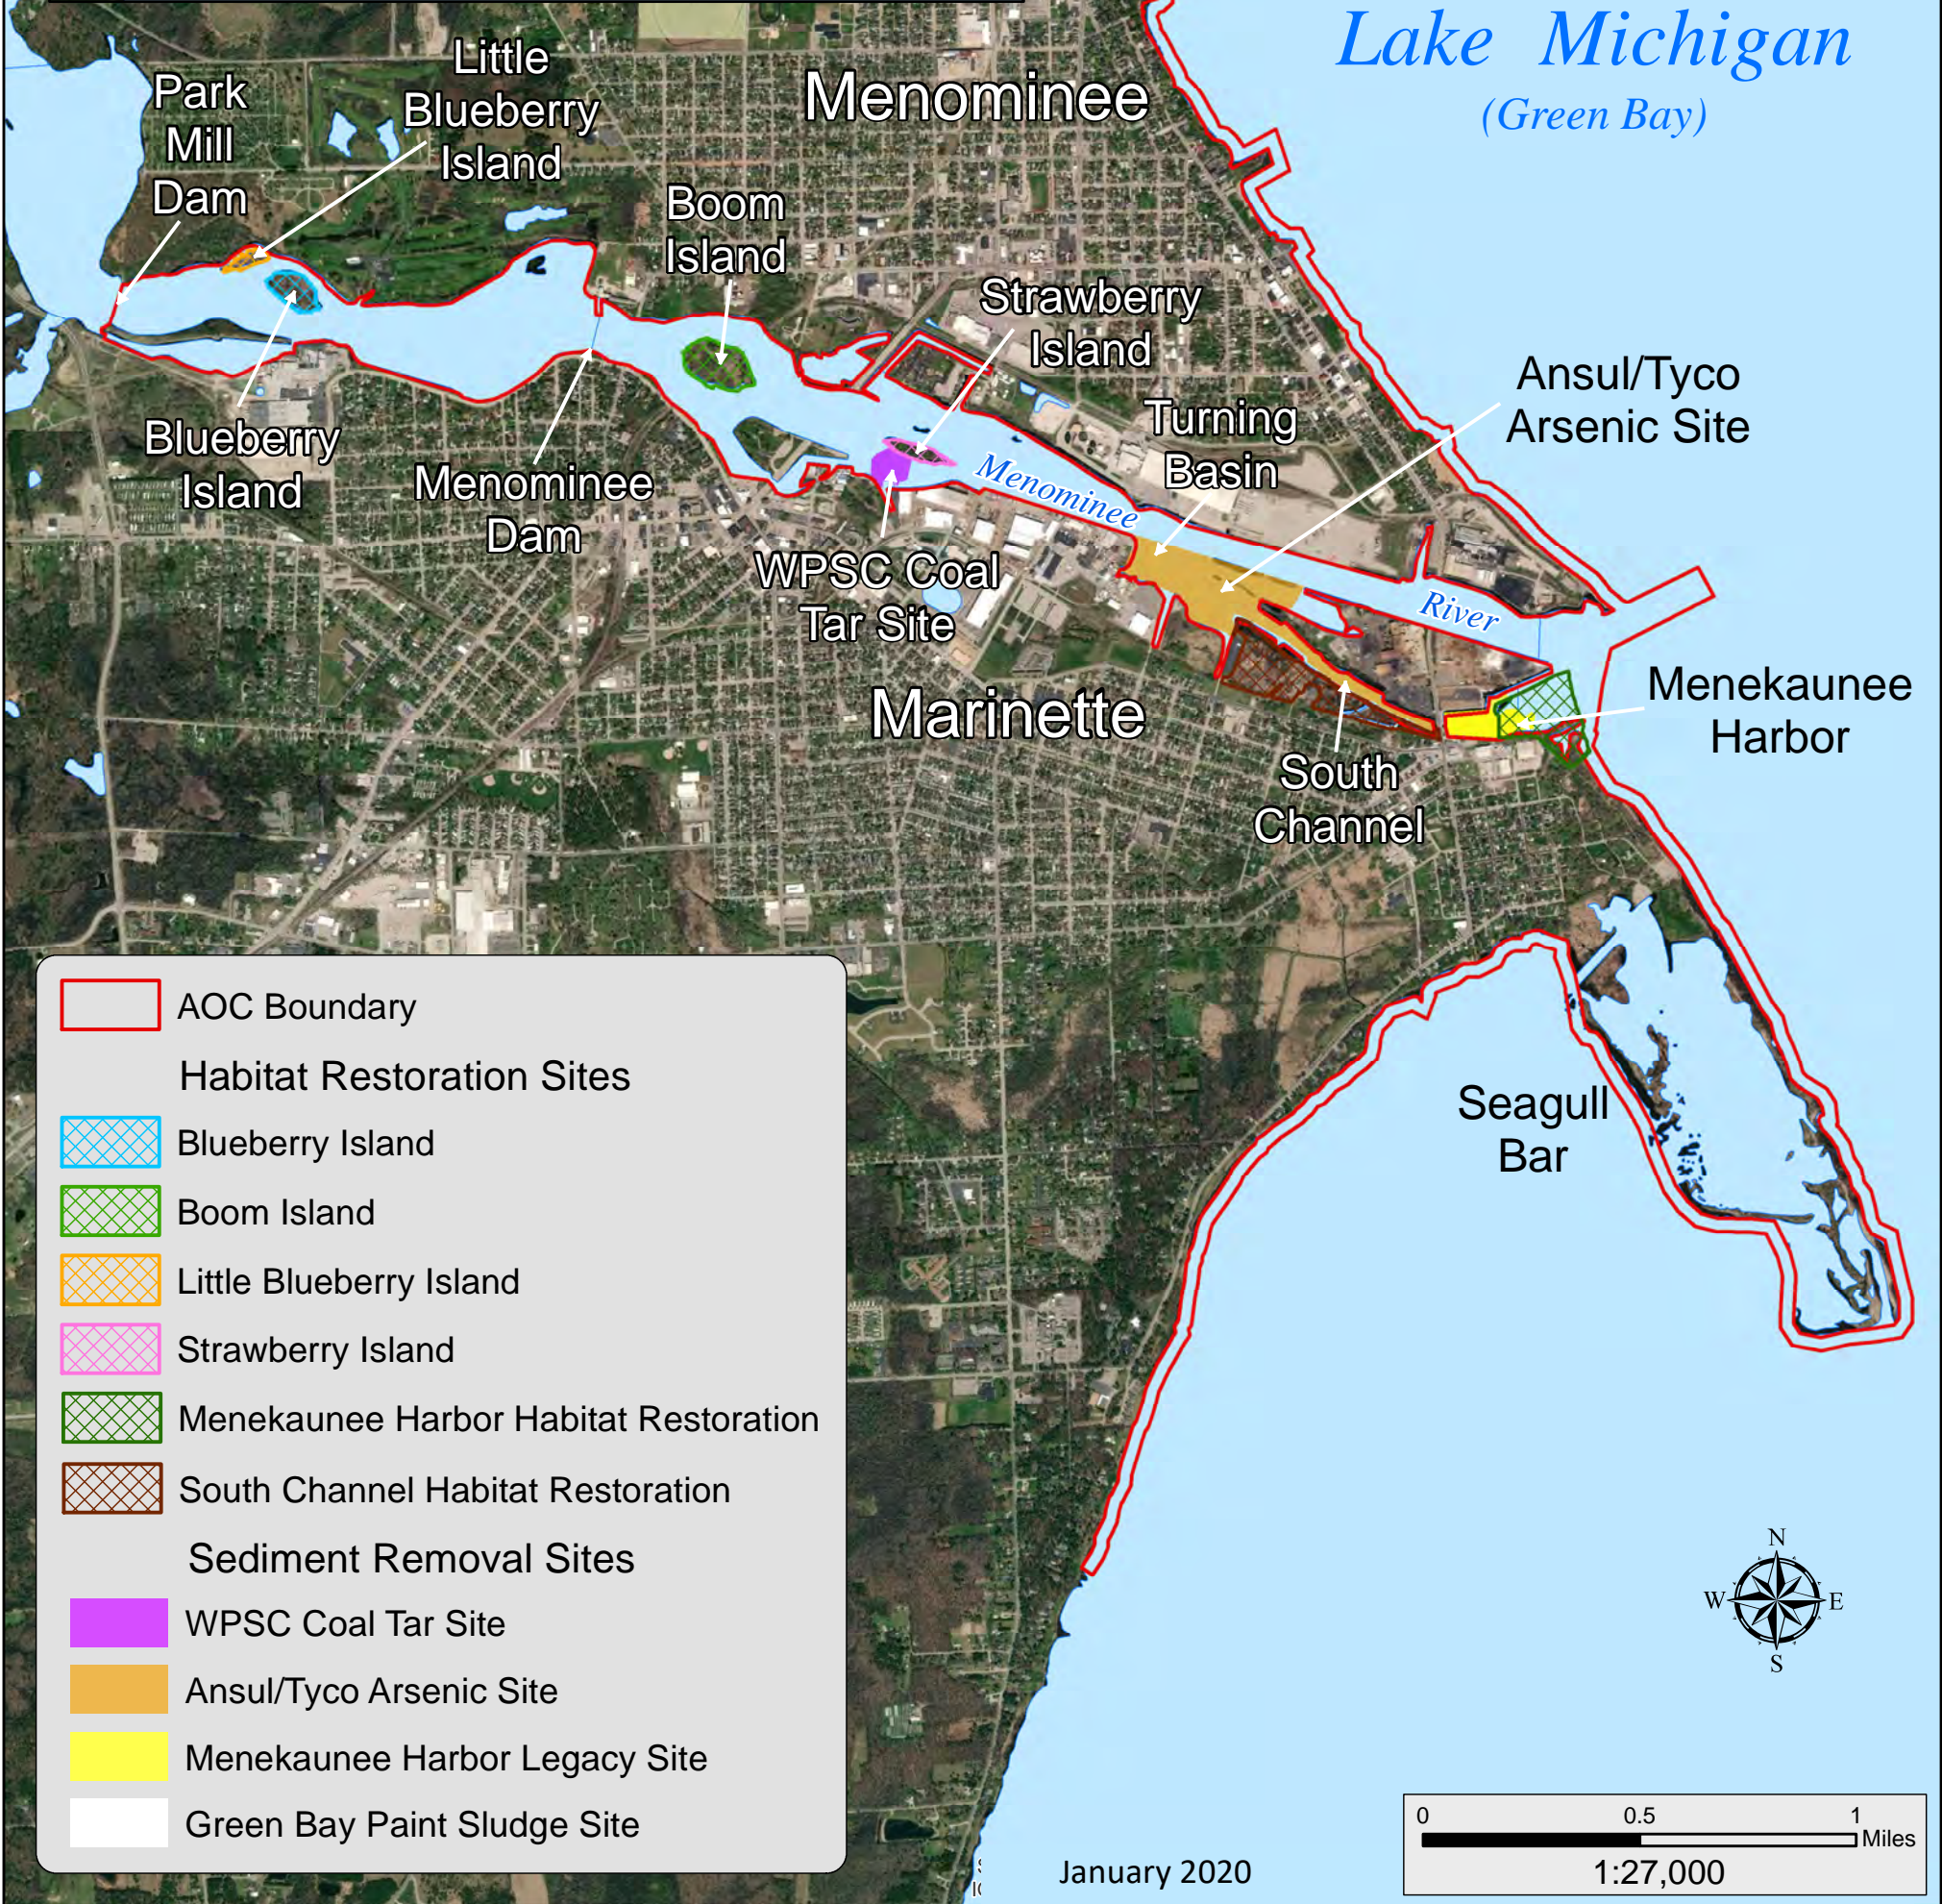

Lower Menominee River AOC

- AOC Boundary
- Habitat Restoration Sites**
- Blueberry Island
- Boom Island
- Little Blueberry Island
- Strawberry Island
- Menekaunee Harbor Habitat Restoration
- South Channel Habitat Restoration
- Sediment Removal Sites**
- WPSA Coal Tar Site
- Ansul/Tyco Arsenic Site
- Menekaunee Harbor Legacy Site
- Green Bay Paint Sludge Site