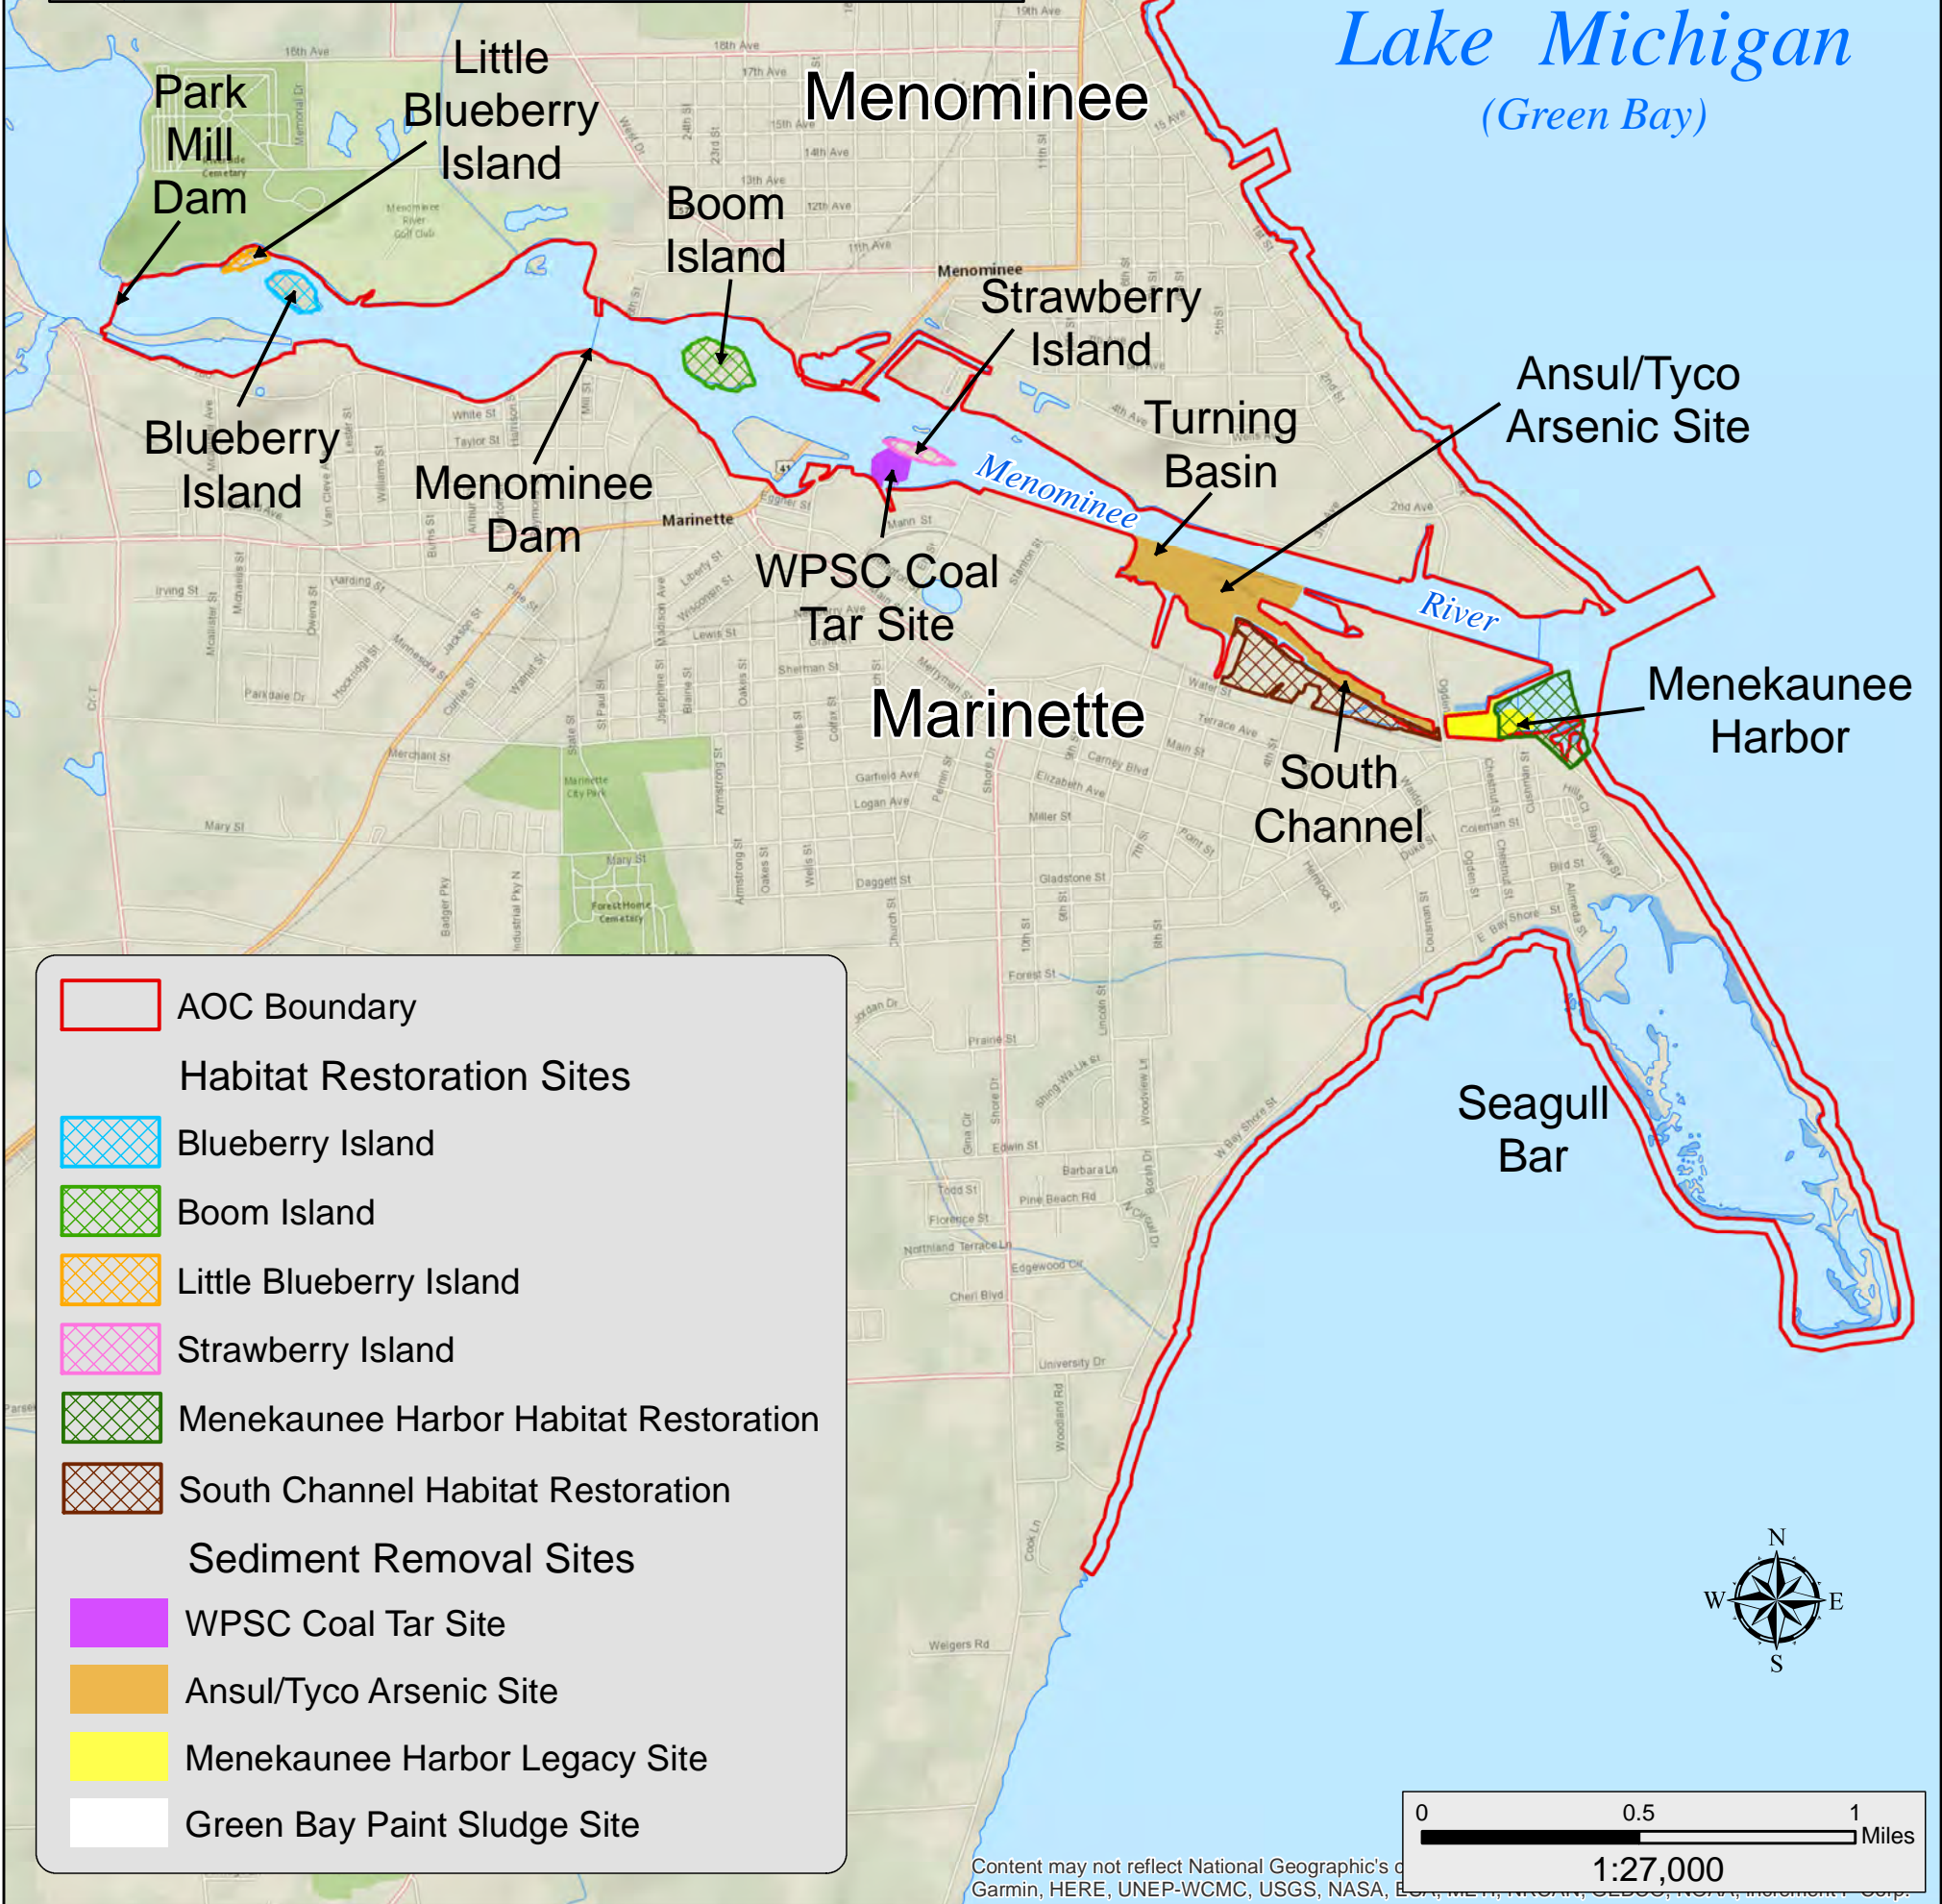

Lower Menominee River AOC

	AOC Boundary
Habitat Restoration Sites	
	Blueberry Island
	Boom Island
	Little Blueberry Island
	Strawberry Island
	Menekaunee Harbor Habitat Restoration
	South Channel Habitat Restoration
Sediment Removal Sites	
	WPSC Coal Tar Site
	Ansul/Tyco Arsenic Site
	Menekaunee Harbor Legacy Site
	Green Bay Paint Sludge Site

Content may not reflect National Geographic's data. Content may not reflect National Geographic's data. Content may not reflect National Geographic's data. Content may not reflect National Geographic's data. Content may not reflect National Geographic's data.