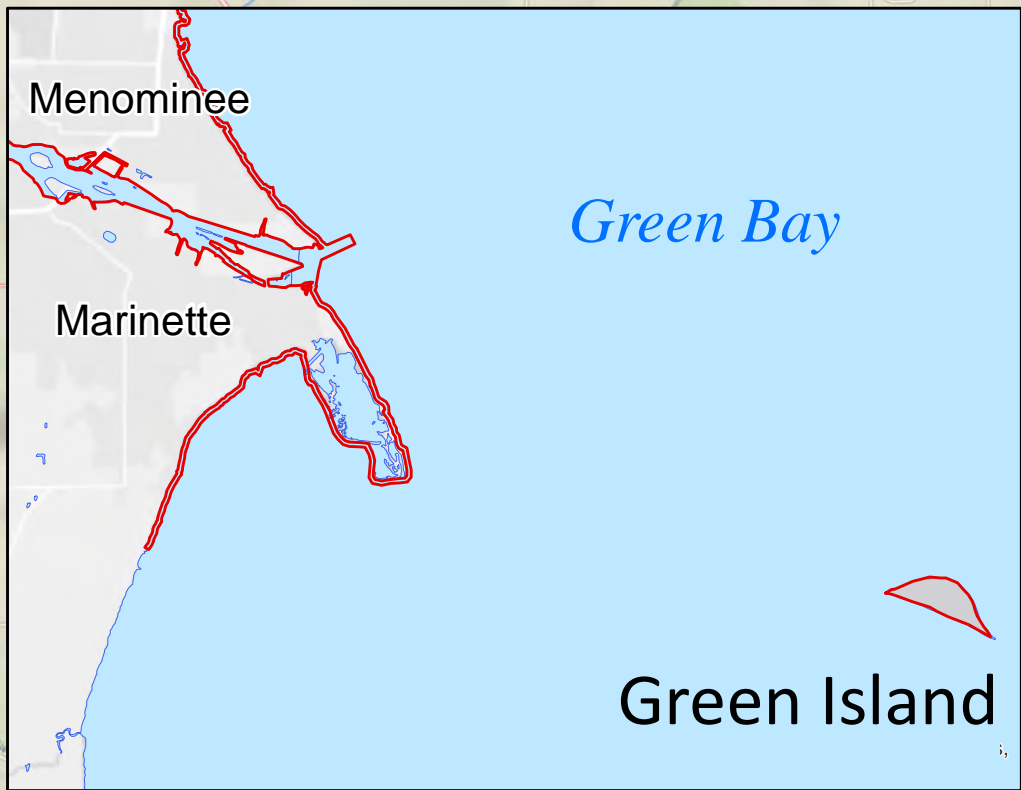

Lower Menominee River AOC

	AOC Boundary
Habitat Restoration Sites	
	Blueberry Island
	Boom Island
	Little Blueberry Island
	Strawberry Island
	Menekaunee Harbor Habitat Restoration
	South Channel Habitat Restoration
Sediment Removal Sites	
	WPSC Coal Tar Site
	Ansul/Tyco Arsenic Site
	Menekaunee Harbor Legacy Site
	Green Bay Paint Sludge Site

Content may not reflect National Geographic's data. Content may not reflect National Geographic's data. Content may not reflect National Geographic's data. Content may not reflect National Geographic's data. Content may not reflect National Geographic's data.