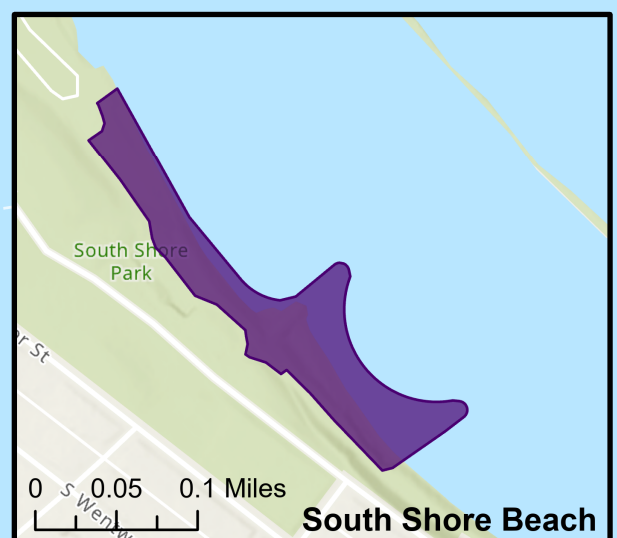

Beach Project List

- 1 Bradford Beach - Nourishment and Rain Garden Enhancement
- 2 McKinley Beach - Bird Deterrence
- 3 South Shore Beach Rehabilitation

Milwaukee Estuary Area of Concern

Beach Projects

Milwaukee County Land Info, Esri, TomTom, Garmin, SafeGraph, GeoTechnologies, Inc, METI/NASA, USGS, EPA, NPS, USDA, USFWS, Esri Community Maps Contributors, City of Milwaukee, WI, Milwaukee County Land Info, Esri, TomTom, Garmin, SafeGraph, GeoTechnologies, Inc, METI/NASA, USGS, EPA, NPS, US Census Bureau, USDA, USFWS, Milwaukee County Land Info, Esri, TomTom, Garmin, SafeGraph, GeoTechnologies, Inc, METI/NASA, USGS, EPA, NPS, US Census Bureau, USDA, USFWS, Esri, NASA, NGA, USGS, FEMA, Milwaukee County Land Info, Esri, TomTom, Garmin, SafeGraph, FAO, METI/NASA, USGS, EPA, NPS, USFWS, Esri Community Maps Contributors, City of Milwaukee, WI, Milwaukee County Land Info, © OpenStreetMap, Microsoft, Esri, TomTom, Garmin, SafeGraph, GeoTechnologies, Inc, METI/NASA, USGS, EPA, NPS, US Census Bureau, USDA, USFWS