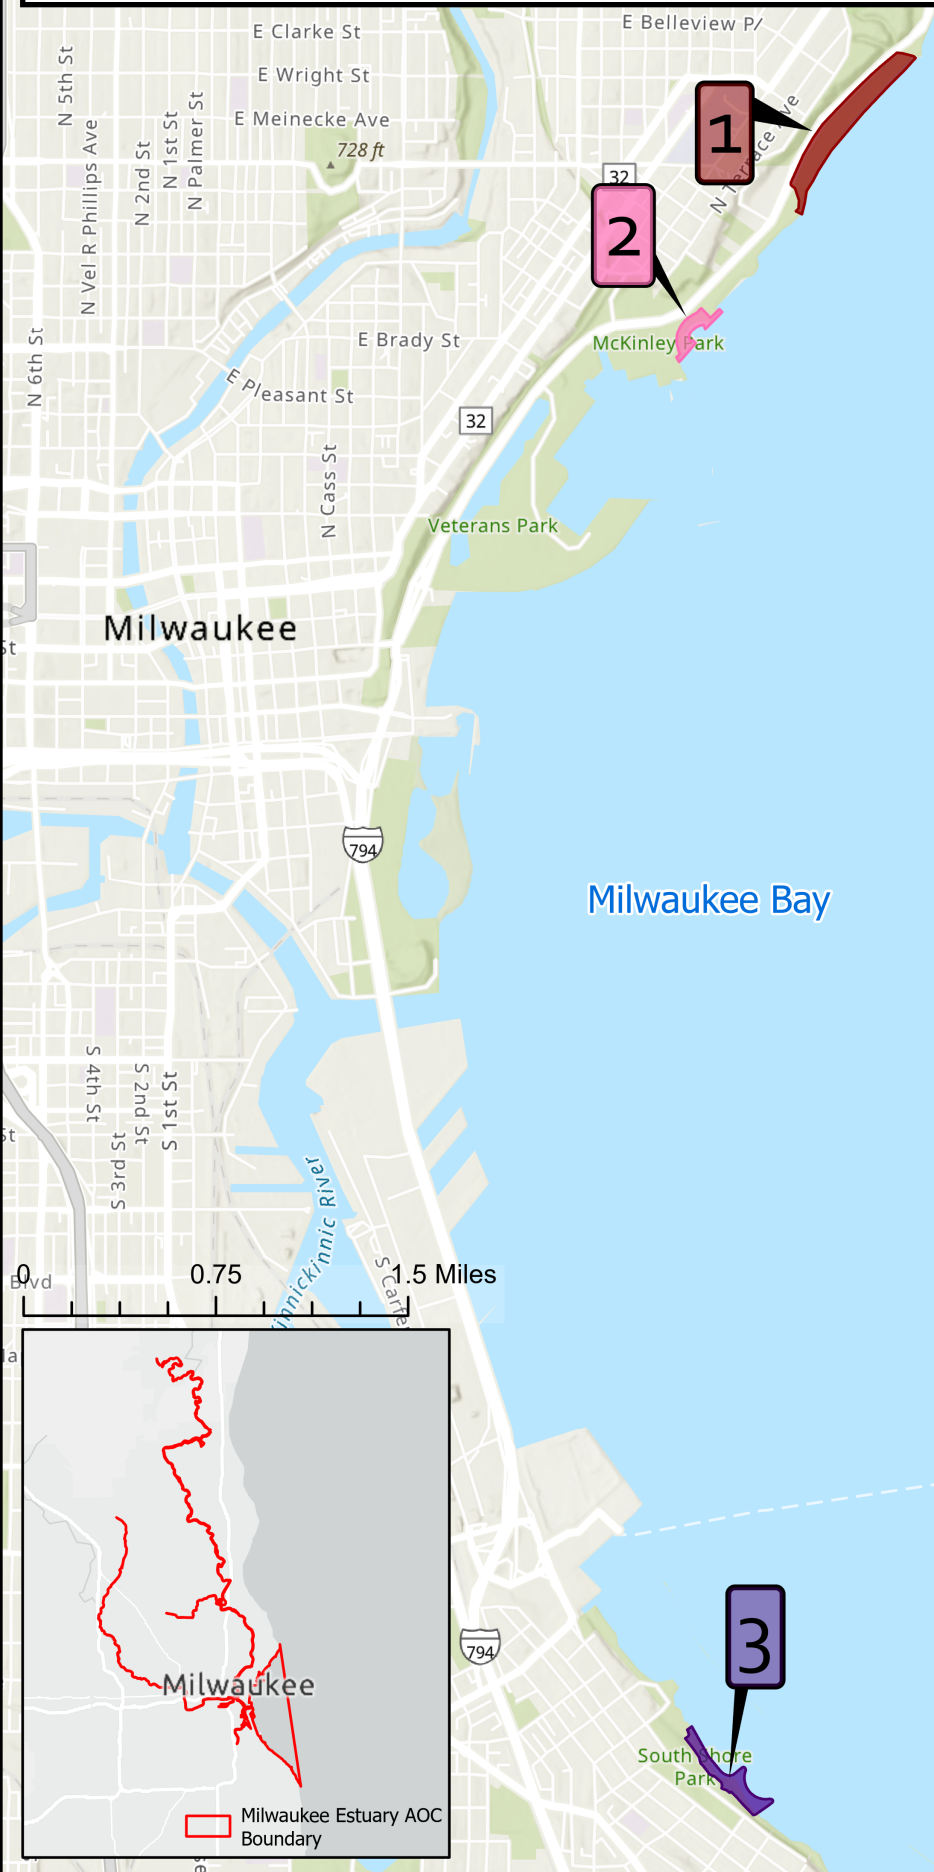

Beach Project List

- 1 Bradford Beach - Nourishment and Rain Garden Enhancement
- 2 McKinley Beach - Bird Deterrence
- 3 South Shore Beach Rehabilitation

Milwaukee Estuary Area of Concern

Beach Projects

Milwaukee County Land Info, Esri, TomTom, Garmin, SafeGraph, GeoTechnologies, Inc, METI/NASA, USGS, EPA, NPS, USDA, USFWS, Esri Community Maps Contributors, City of Milwaukee, WI, Milwaukee County Land Info, Esri, TomTom, Garmin, SafeGraph, GeoTechnologies, Inc, METI/NASA, USGS, EPA, NPS, US Census Bureau, USDA, USFWS, Milwaukee County Land Info, Esri, TomTom, Garmin, SafeGraph, GeoTechnologies, Inc, METI/NASA, USGS, EPA, NPS, US Census Bureau, USDA, USFWS, Esri, NASA, NGA, USGS, FEMA, Milwaukee County Land Info, Esri, TomTom, Garmin, SafeGraph, FAO, METI/NASA, USGS, EPA, NPS, USFWS, Esri Community Maps Contributors, City of Milwaukee, WI, Milwaukee County Land Info, © OpenStreetMap, Microsoft, Esri, TomTom, Garmin, SafeGraph, GeoTechnologies, Inc, METI/NASA, USGS, EPA, NPS, US Census Bureau, USDA, USFWS