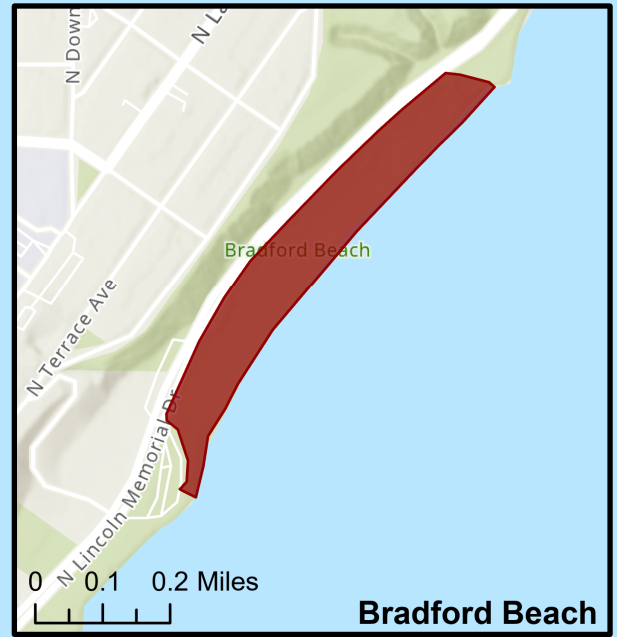

Beach Project List

- 1 Bradford Beach - Nourishment and Rain Garden Enhancement
- 2 McKinley Beach - Bird Deterrence
- 3 South Shore Beach Rehabilitation

Milwaukee Estuary Area of Concern

Beach Projects

Milwaukee County Land Info, Esri, TomTom, Garmin, SafeGraph, GeoTechnologies, Inc, METI/NASA, USGS, EPA, NPS, USDA, USFWS, Esri Community Maps Contributors, City of Milwaukee, WI, Milwaukee County Land Info, Esri, TomTom, Garmin, SafeGraph, GeoTechnologies, Inc, METI/NASA, USGS, EPA, NPS, US Census Bureau, USDA, USFWS, Milwaukee County Land Info, Esri, TomTom, Garmin, SafeGraph, GeoTechnologies, Inc, METI/NASA, USGS, EPA, NPS, US Census Bureau, USDA, USFWS, Esri, NASA, NGA, USGS, FEMA, Milwaukee County Land Info, Esri, TomTom, Garmin, SafeGraph, FAO, METI/NASA, USGS, EPA, NPS, USFWS, Esri Community Maps Contributors, City of Milwaukee, WI, Milwaukee County Land Info, © OpenStreetMap, Microsoft, Esri, TomTom, Garmin, SafeGraph, GeoTechnologies, Inc, METI/NASA, USGS, EPA, NPS, US Census Bureau, USDA, USFWS