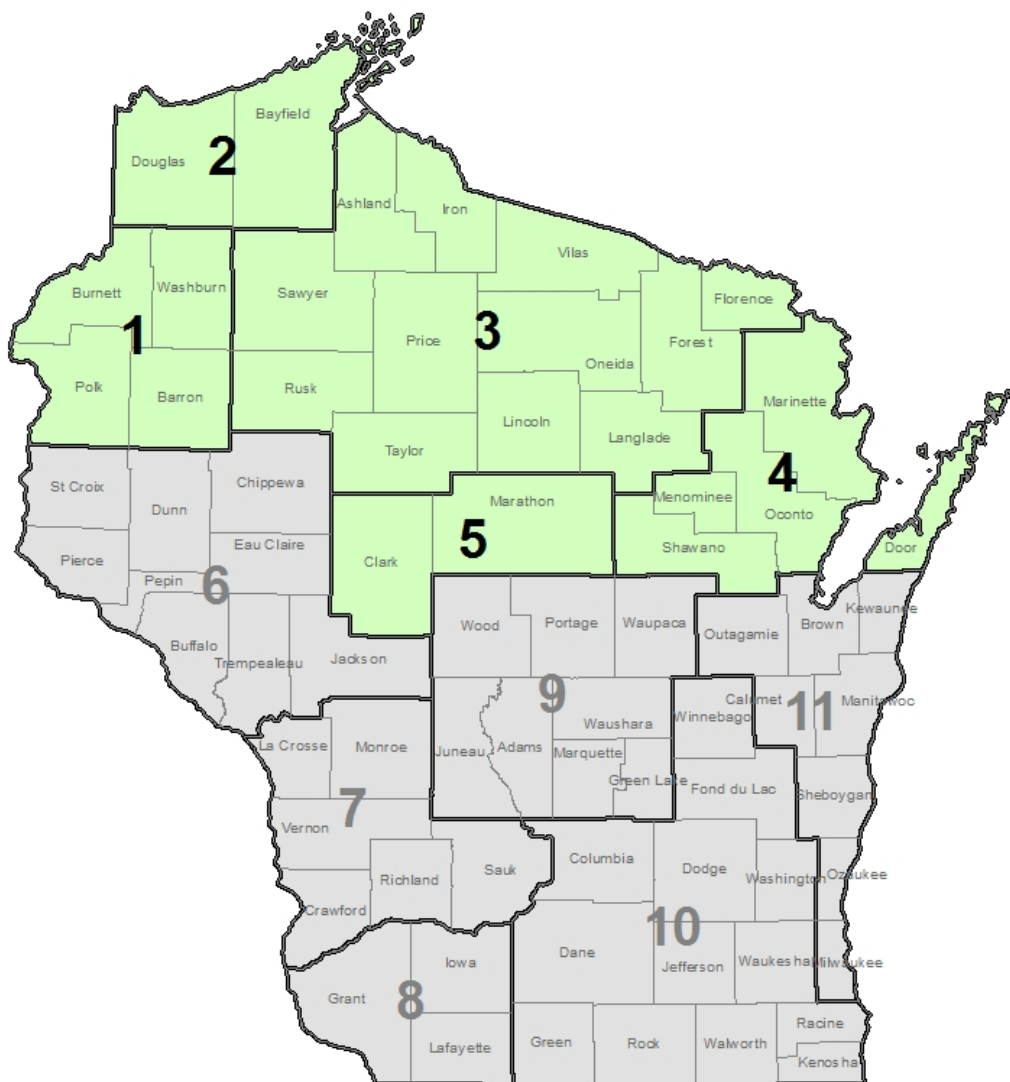

Habitat Type Regions

 Habitat Type Regions of Northern Wisconsin