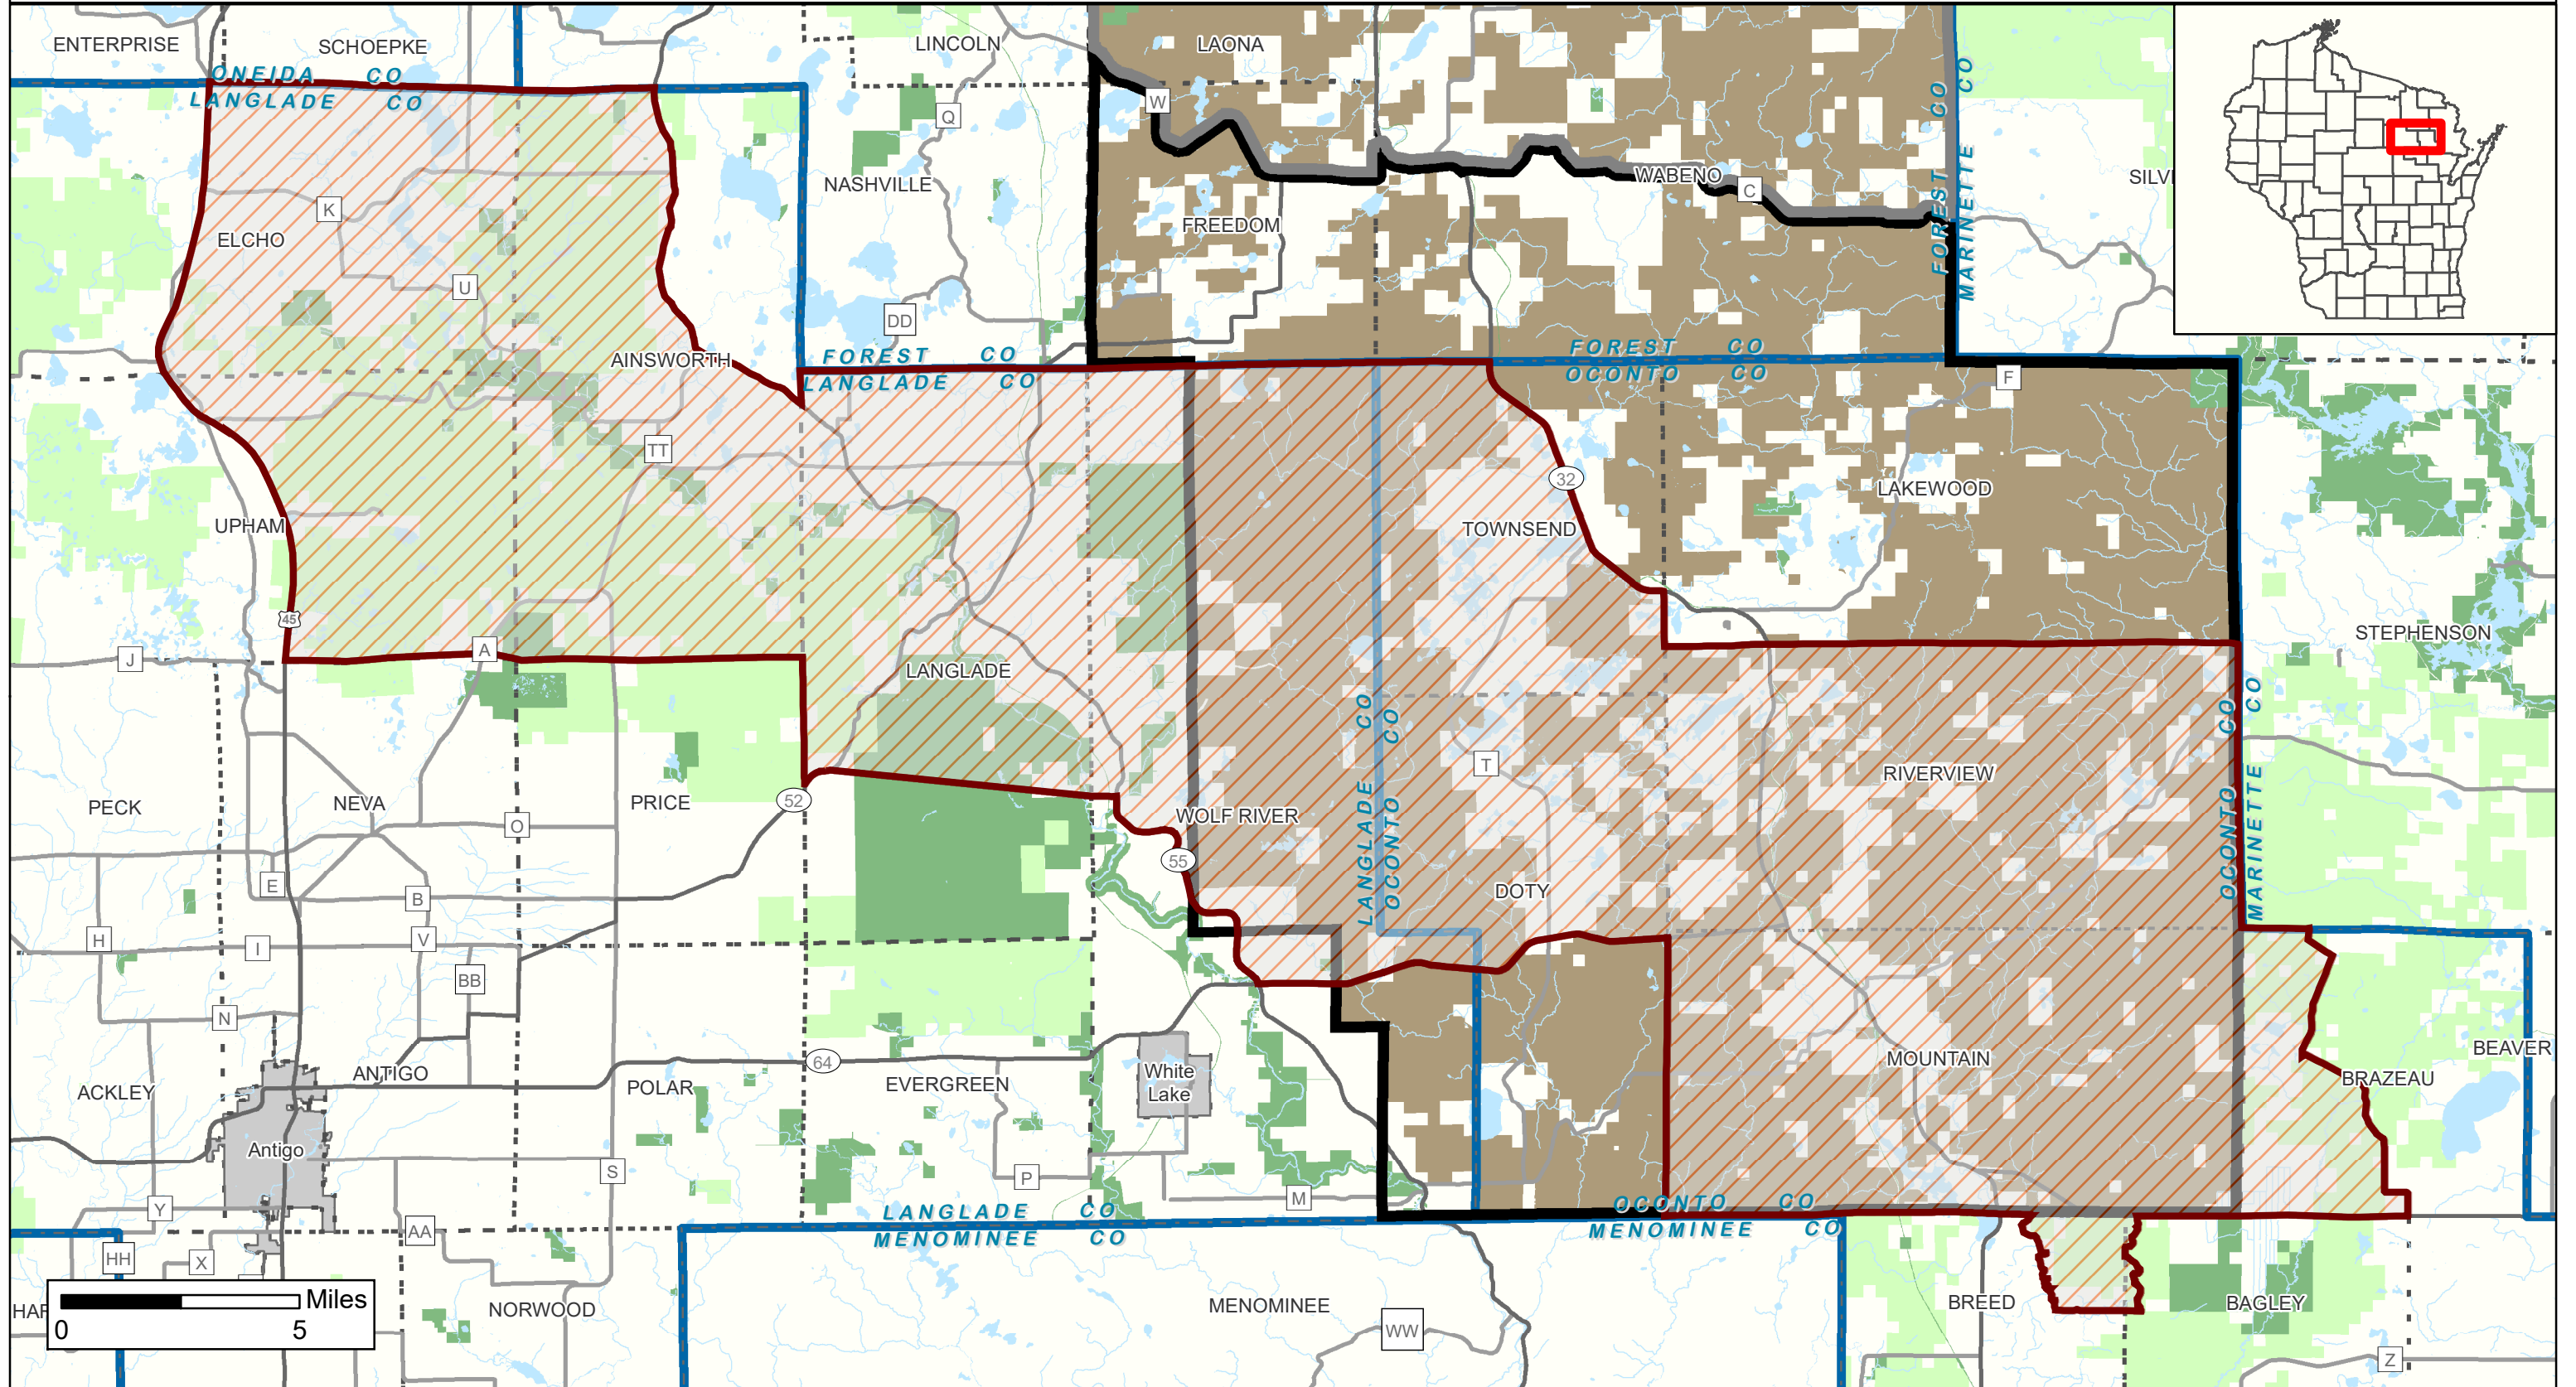

CAUTION: STORM DAMAGE, WILDFIRE AREA OF CONCERN (Fire restrictions may apply)

- | | | | | | | | |
|--|---------------------------|--|------------------|--|--------------|--|-------------------|
| | Blowdown Fire Restriction | | County Forest | | Municipality | | US Forest Service |
| | National Forest | | DNR Managed Land | | Township | | WDNR |

Apr 21, 2021 jpk
Division of Forestry

The data shown on this map have been obtained from various sources, and are of varying age, reliability and resolution. This map is not intended to be used for navigation, nor is this map an authoritative source of information about legal land ownership or public access. Users of this map should confirm the ownership of land through other means in order to avoid trespassing. No warranty, expressed or implied, is made regarding accuracy, applicability for a particular use, completeness, or legality of the information depicted on this map.