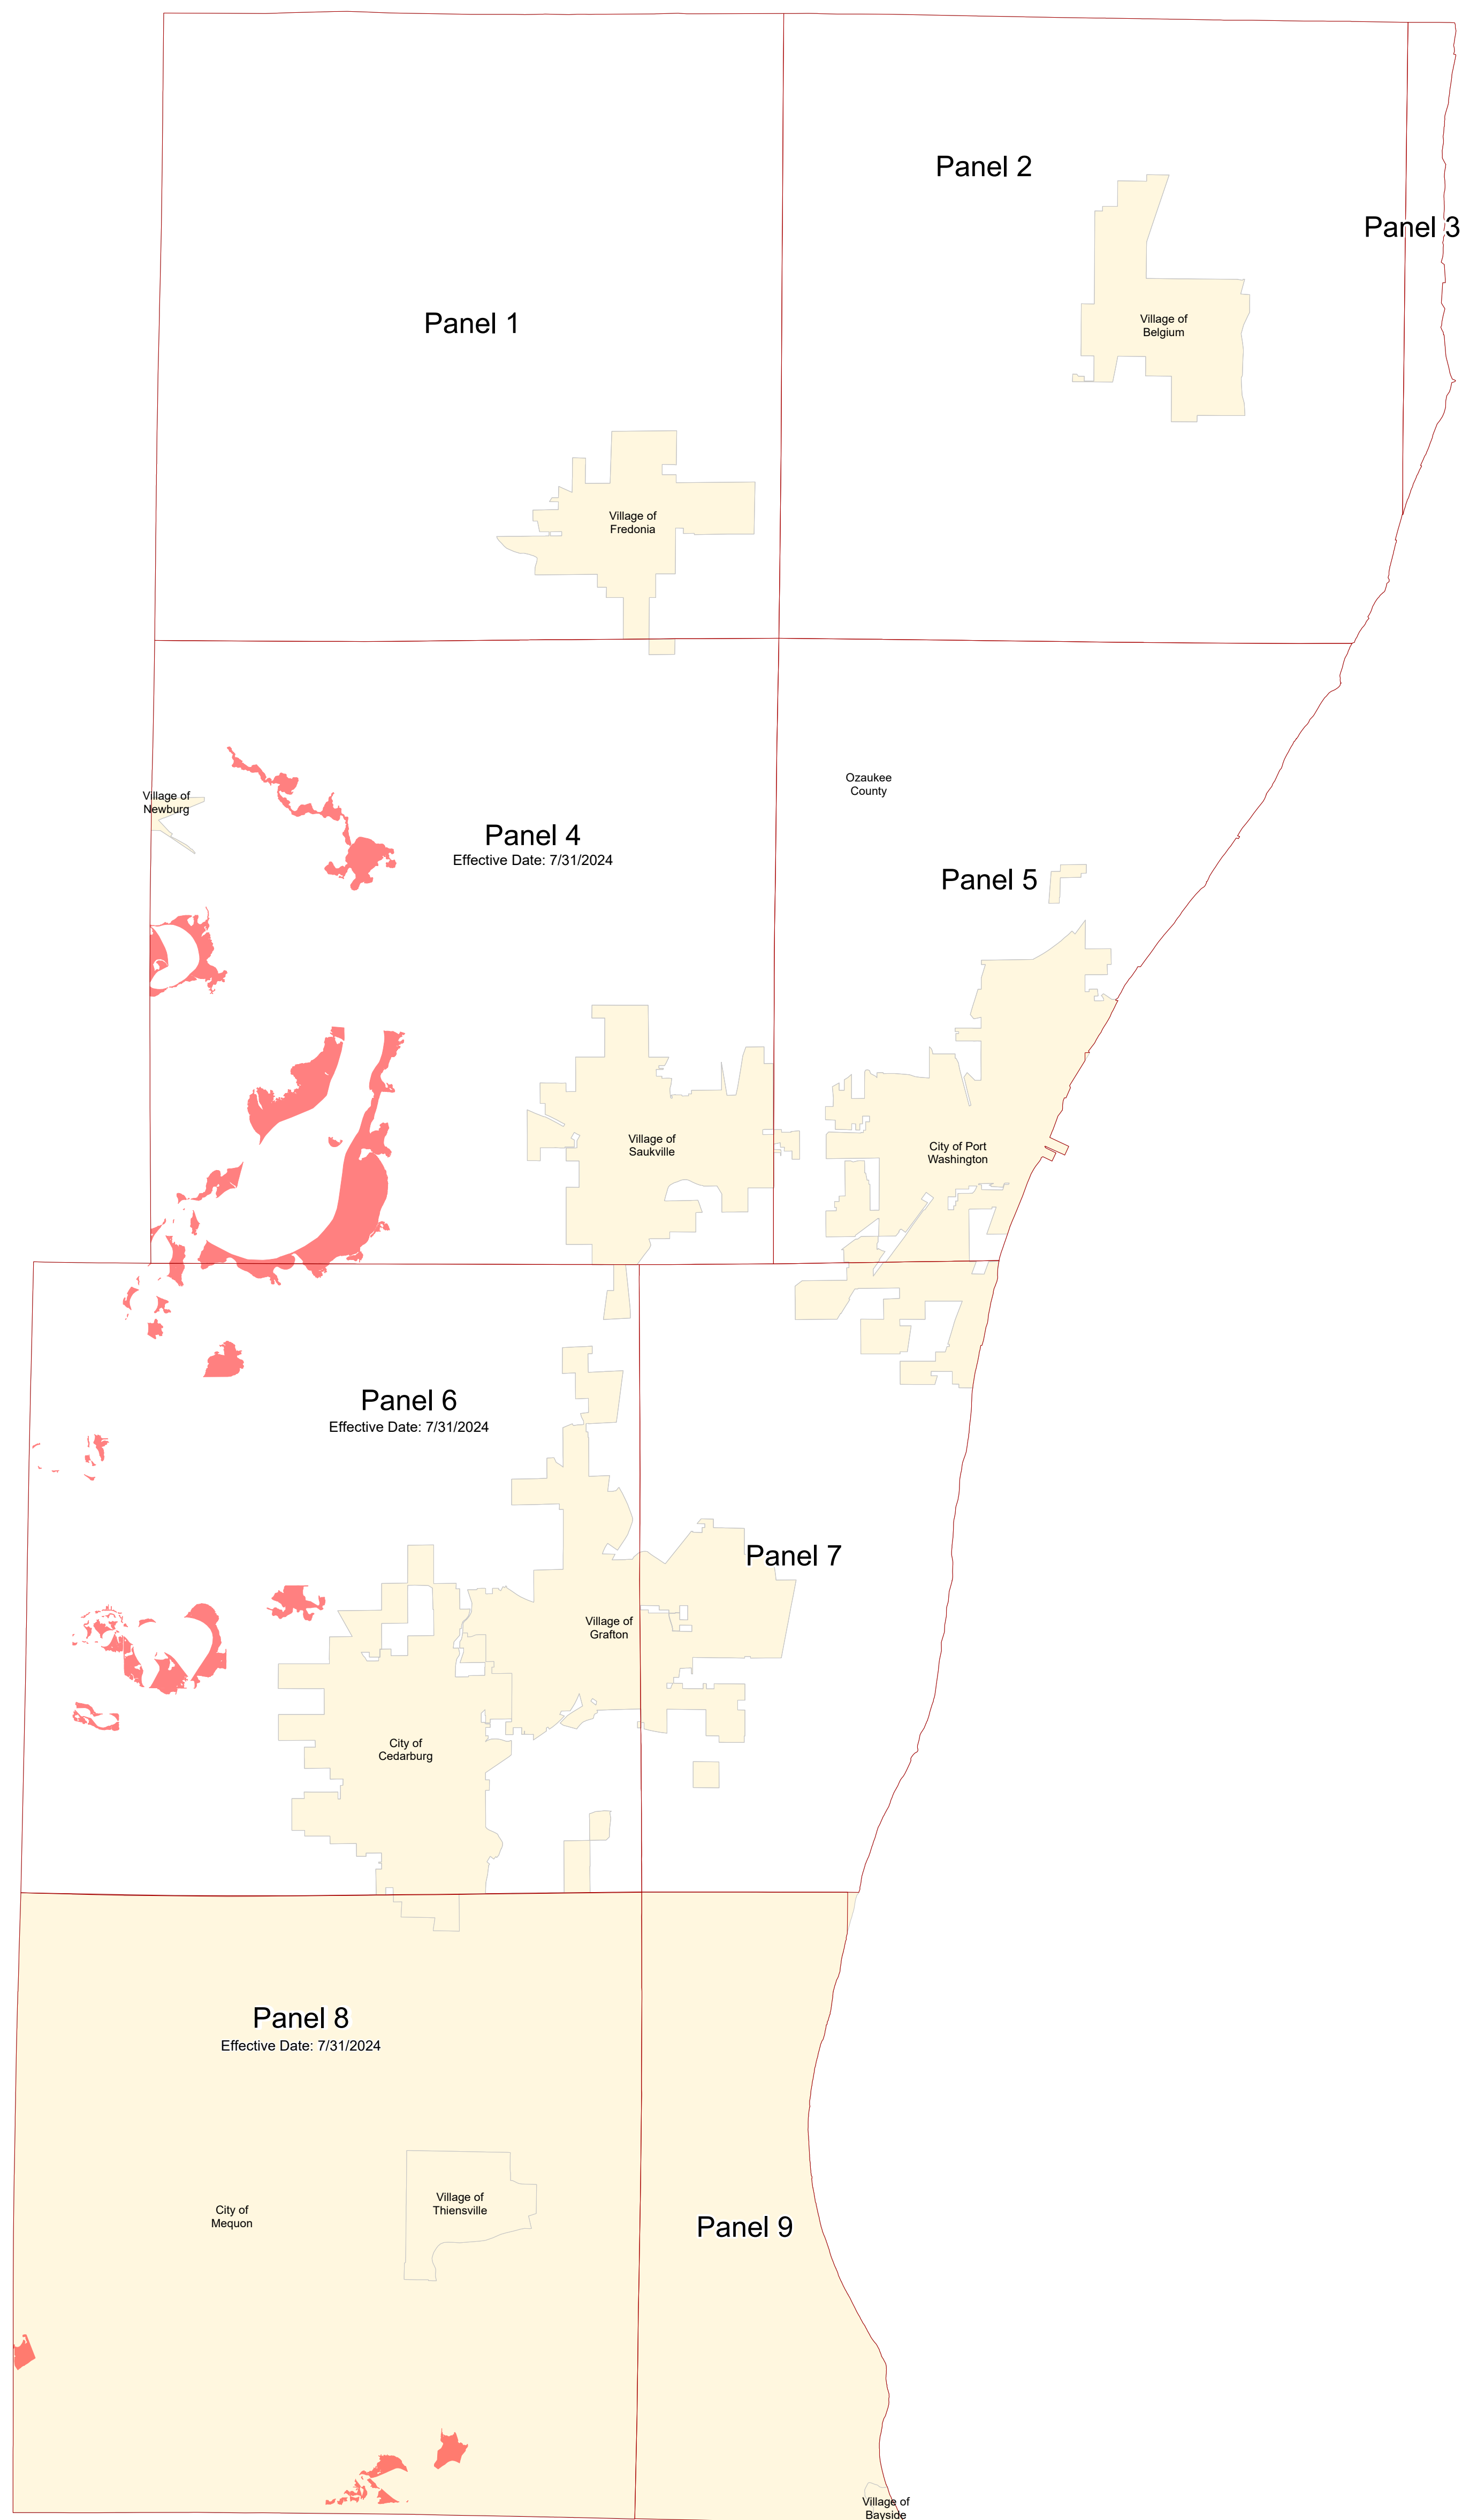

Ozaukee County Flood Storage District Panel Index Map

Legend

-  Panels
-  Flood Storage Districts
- Political Areas**
-  Municipalities
-  Ozaukee County

Sources of Study: WDNR
Effective Date: July 31, 2024
Approved by: WDNR