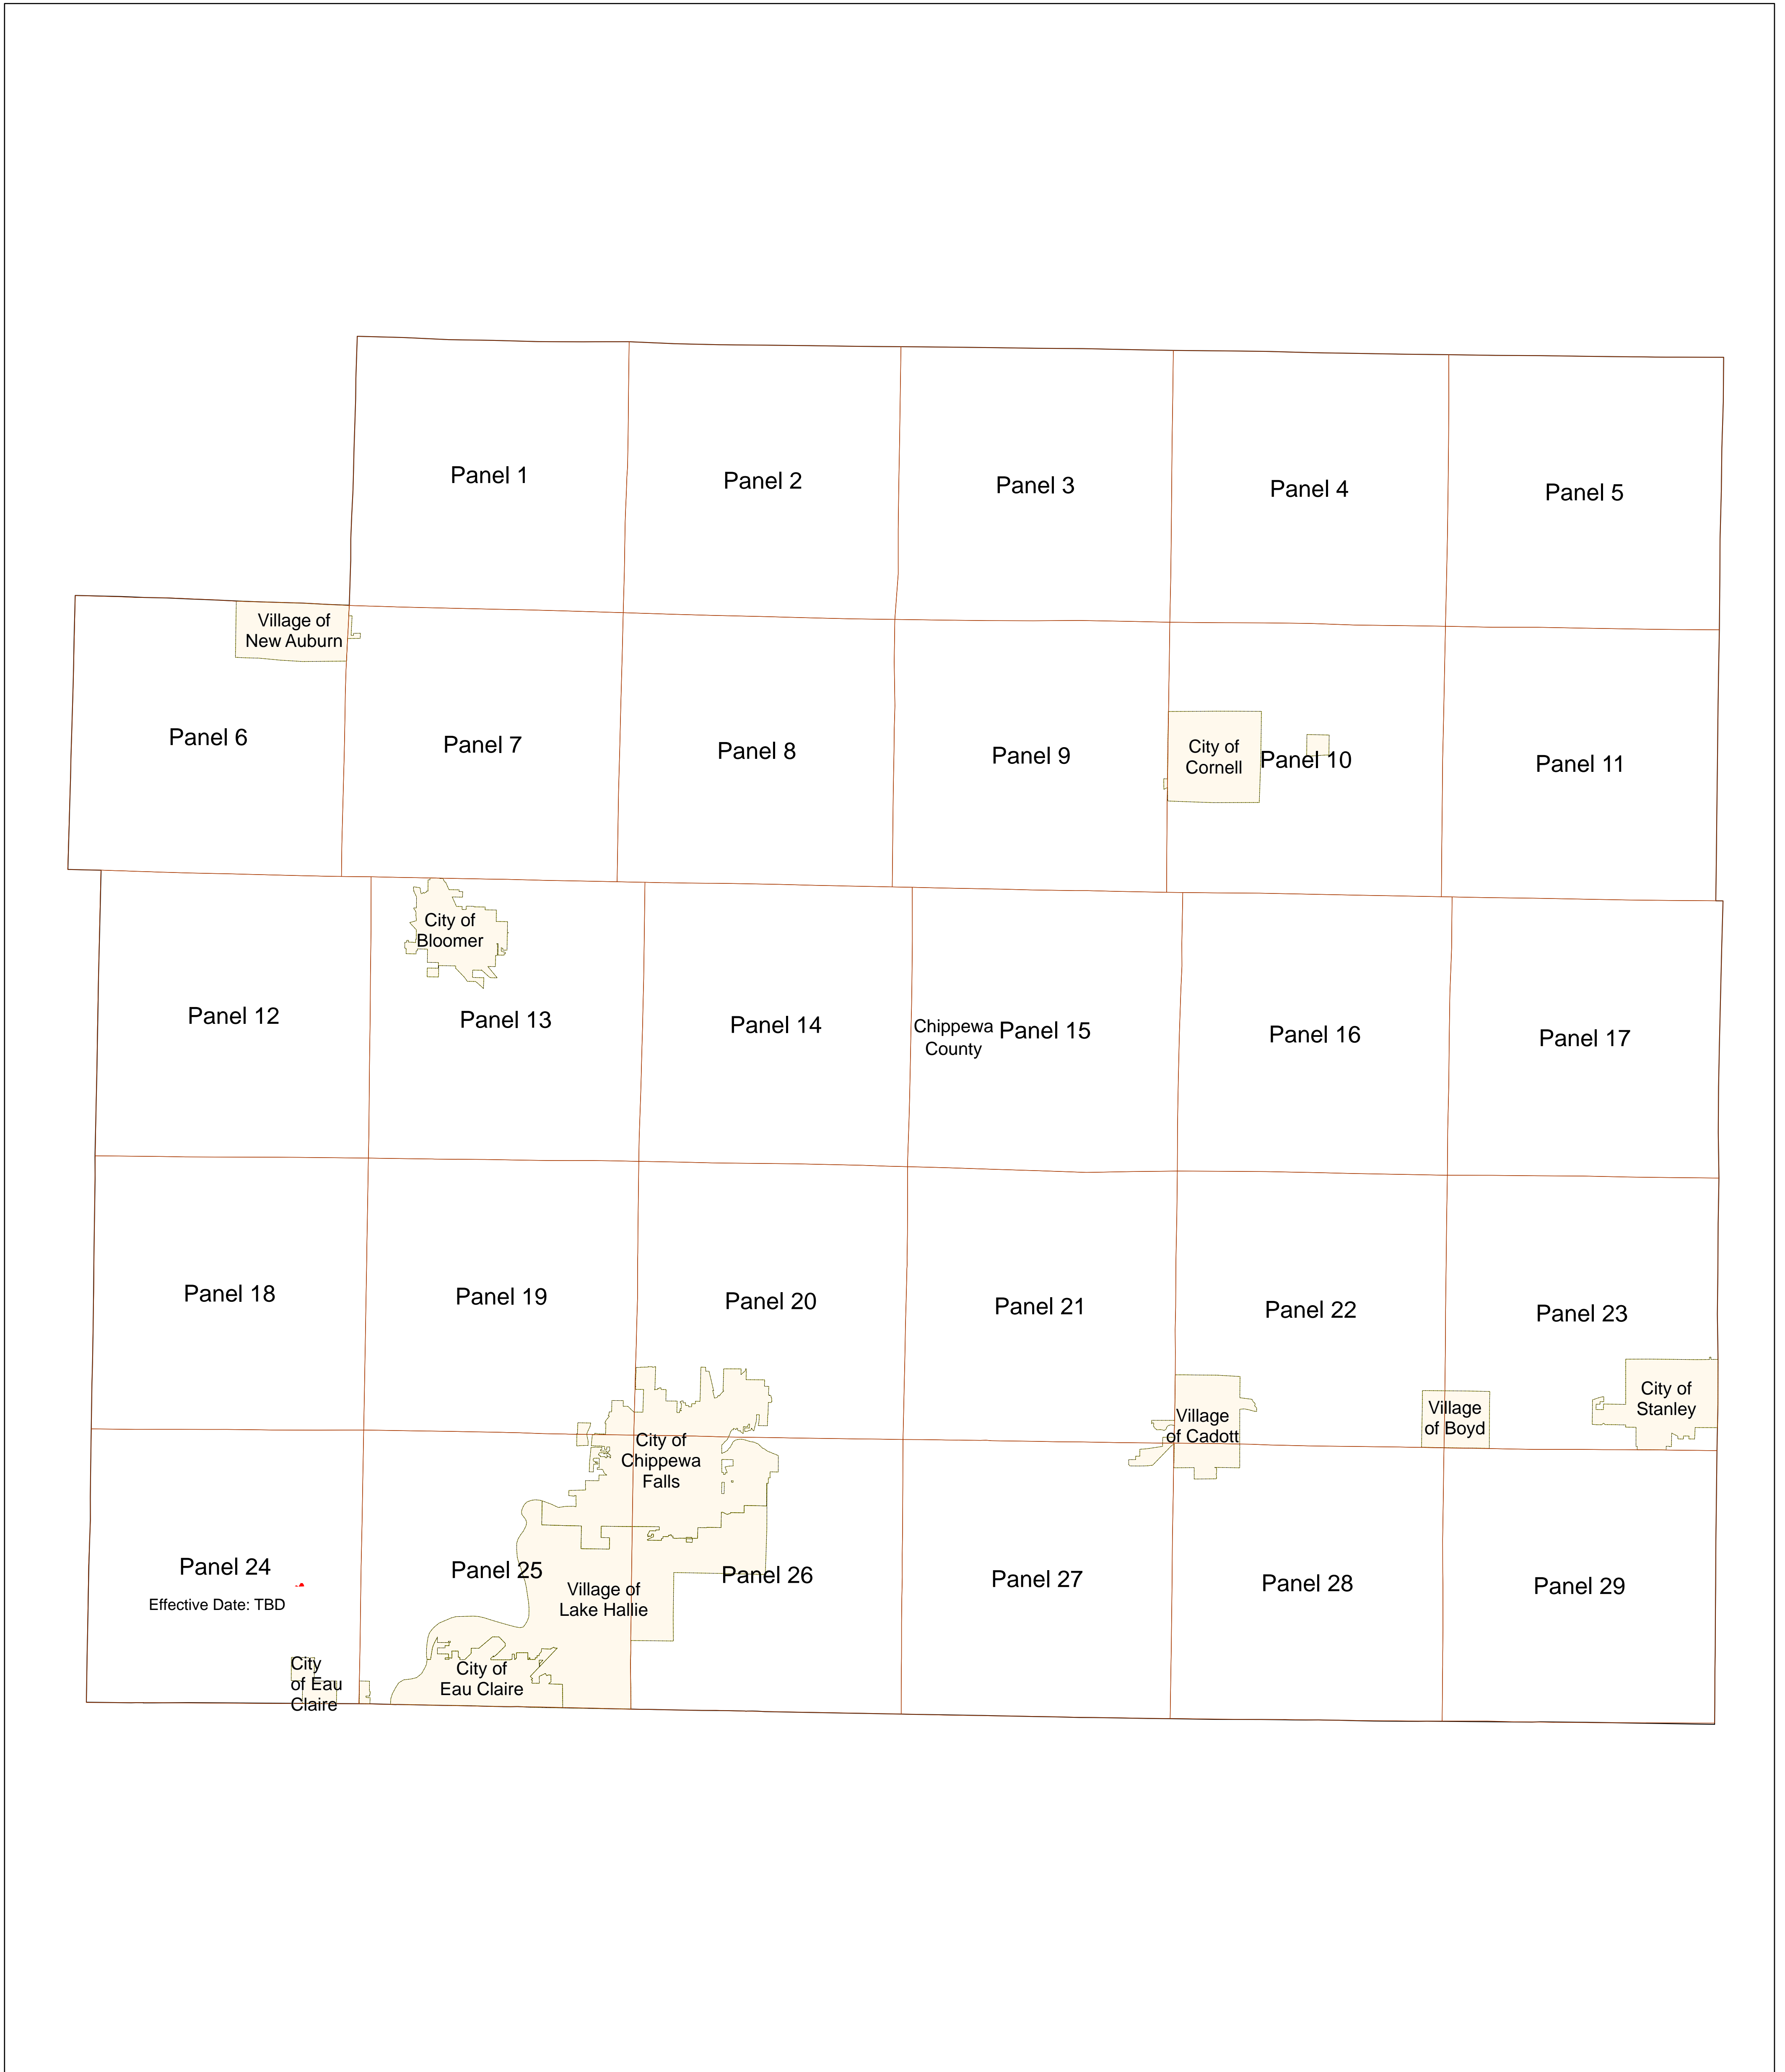

# Chippewa County Flood Storage District Panel Index Map

**LEGEND**

- Panels
- Flood Storage Districts

POLITICAL AREAS

- Municipalities
- Political Boundary