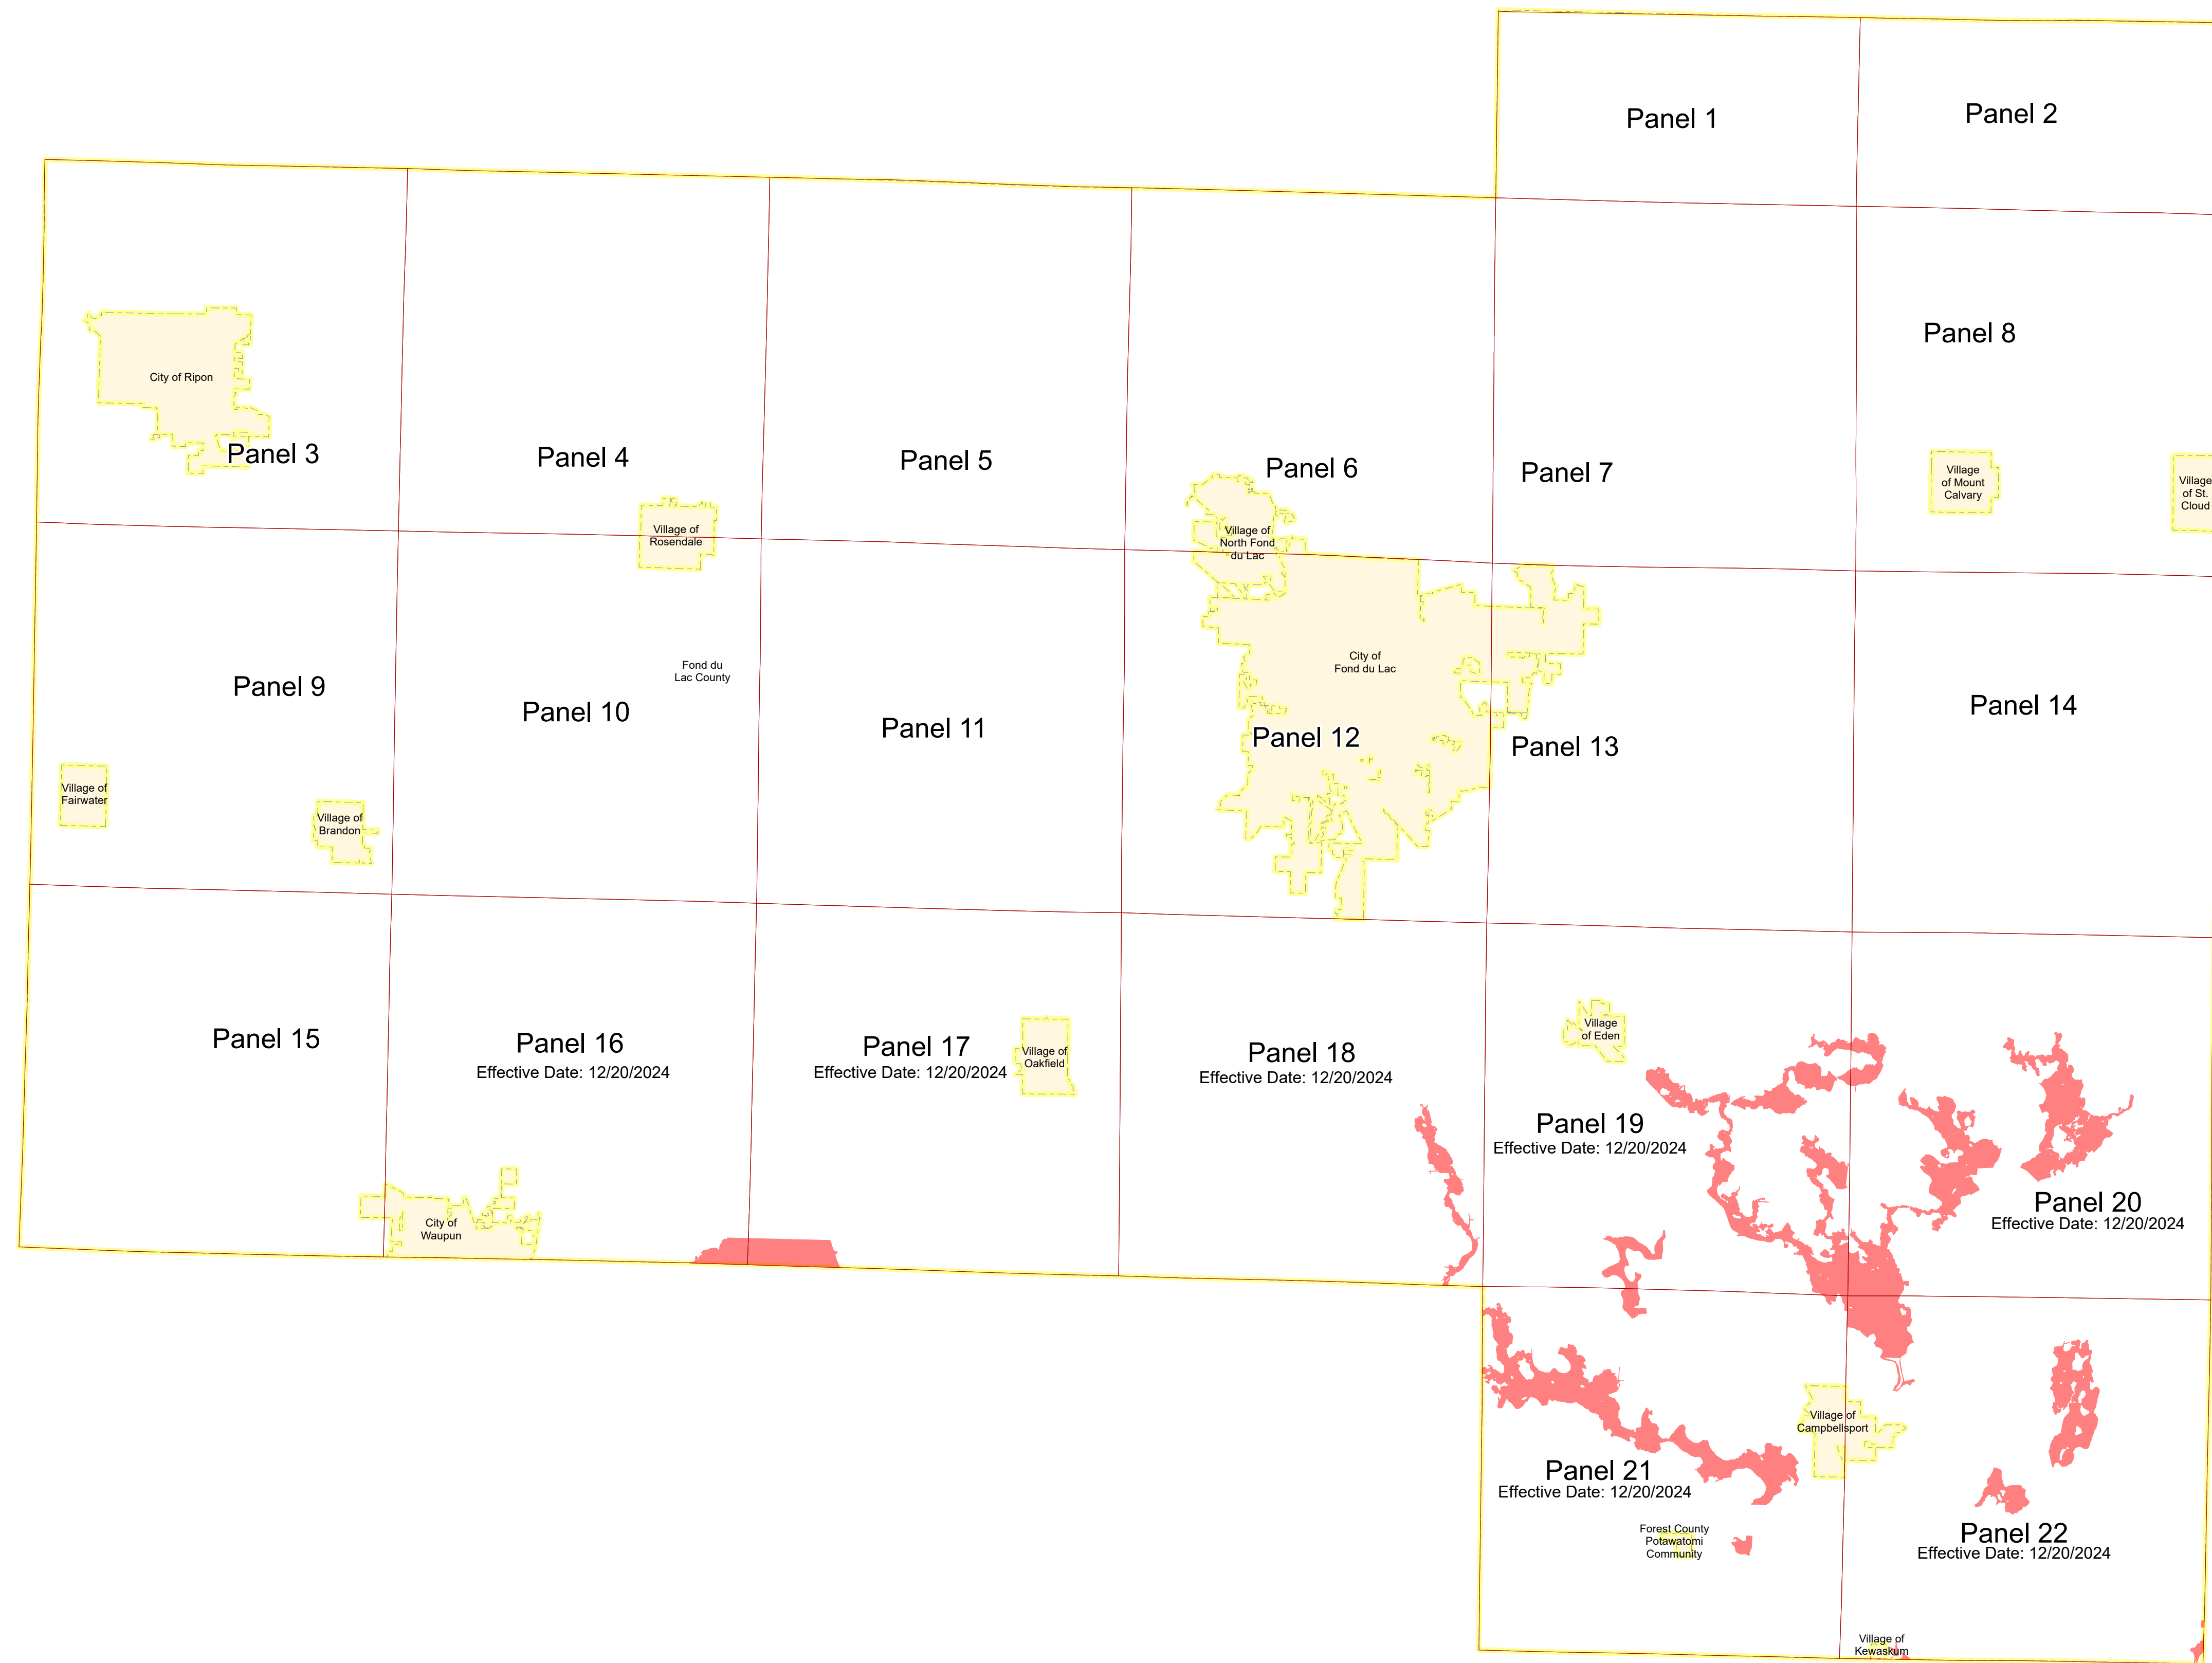

Fond du Lac County Flood Storage District Panel Index Map

Legend

- Panels
- Flood Storage Districts
- Political Areas**
- Municipalities
- Unincorporated Areas

Sources of Study: WDNR
 Effective Date: December 20, 2024
 Approved by: WDNR