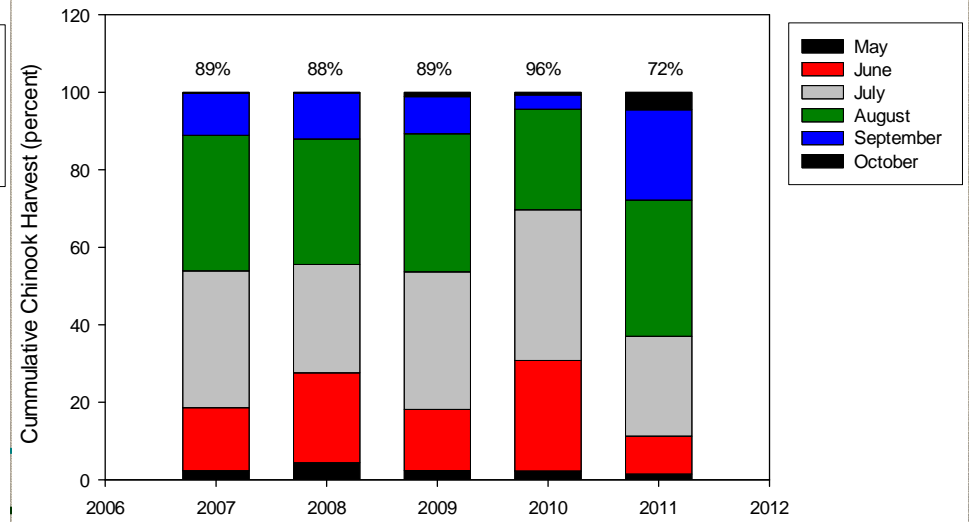

Number of Wisconsin Charter Boats per port 2008 - 2012

Charter Harvest by port - 2009

Charter Harvest by port - 2010

Charter Harvest by port - 2011

Kenosha Charter Chinook Harvest
 Percentages reflect chinook harvest from April - August

Racine Charter Chinook Harvest
 Percentages reflect chinook harvest from April - August

Milwaukee Charter Chinook Harvest
 Percentages reflect chinook harvest from April - August

Port Washington Charter Chinook Harvest
 Percentages reflect chinook harvest from April - August