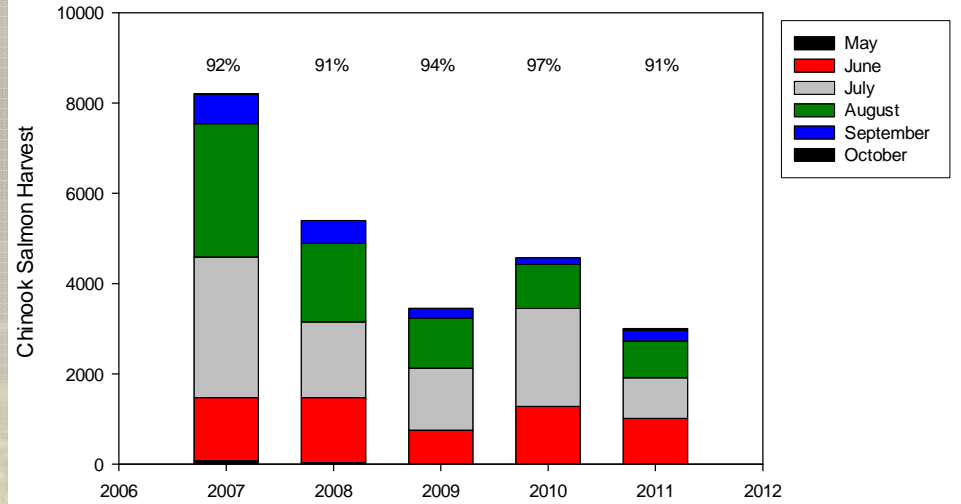

Manitowoc and North Charter Chinook Harvest
 Percentages reflect chinook harvest from April - August

TOTAL Charter Chinook Harvest
 Percentages reflect chinook harvest from April - August

Kenosha Charter Chinook Harvest
Percentages reflect chinook harvest from April - August

Racine Charter Chinook Harvest
Percentages reflect chinook harvest from April - August

Milwaukee Charter Chinook Harvest
Percentages reflect chinook harvest from April - August

Port Washington Charter Chinook Harvest
Percentages reflect chinook harvest from April - August

Sheboygan Charter Chinook Harvest
Percentages reflect chinook harvest from April - August

Manitowoc - Two Rivers Charter Chinook Harvest
Percentages reflect chinook harvest from April - August

Kewaunee / Algoma Charter Chinook Harvest
Percentages reflect chinook harvest from April - August