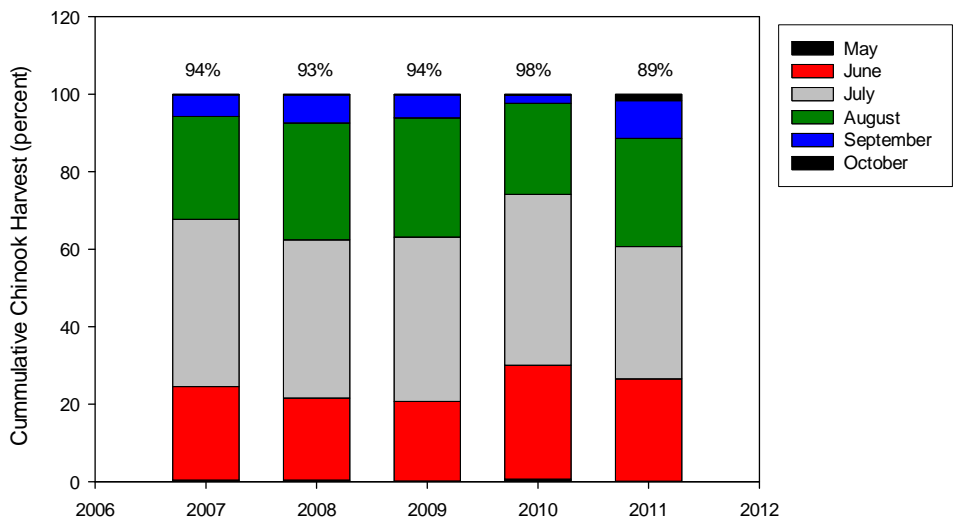

Number of Wisconsin Charter Boats per port 2008 - 2012

Charter Harvest by port - 2009

Charter Harvest by port - 2010

Charter Harvest by port - 2011

Kenosha Charter Chinook Harvest
 Percentages reflect chinook harvest from April - August

Sheboygan Charter Chinook Harvest
Percentages reflect chinook harvest from April - August

Manitowoc - Two Rivers Charter Chinook Harvest
Percentages reflect chinook harvest from April - August

Kewaunee / Algoma Charter Chinook Harvest
Percentages reflect chinook harvest from April - August

Door Peninsula Charter Chinook Harvest
Percentages reflect chinook harvest from April - August

Green Bay Charter Chinook Harvest
 Percentages reflect chinook harvest from April - August

Sheboygan and South Charter Chinook Harvest
 Percentages reflect chinook harvest from April - August

Manitowoc and North Charter Chinook Harvest
 Percentages reflect chinook harvest from April - August

TOTAL Charter Chinook Harvest
 Percentages reflect chinook harvest from April - August

Kenosha Charter Chinook Harvest
Percentages reflect chinook harvest from April - August