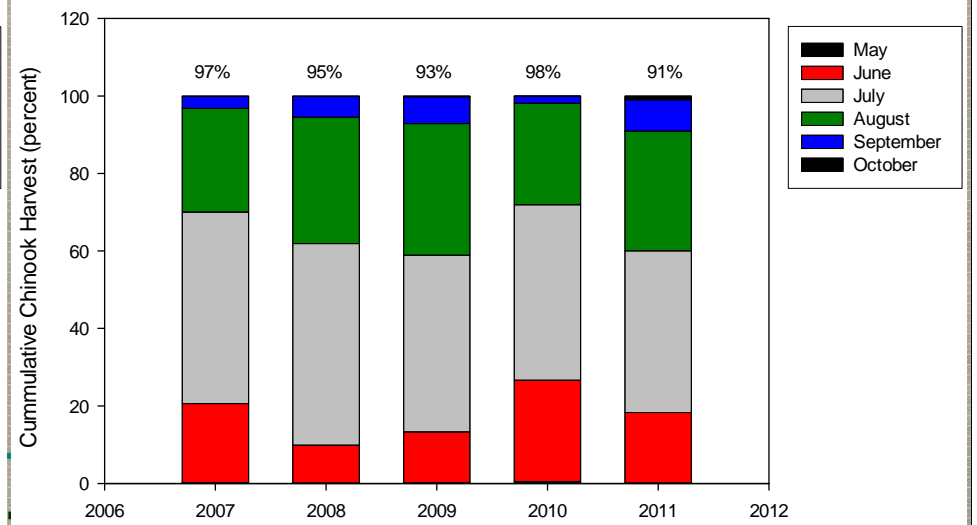

Number of Wisconsin Charter Boats per port 2008 - 2012

Charter Harvest by port - 2009

Charter Harvest by port - 2010

Charter Harvest by port - 2011

Kenosha Charter Chinook Harvest
 Percentages reflect chinook harvest from April - August

Racine Charter Chinook Harvest
 Percentages reflect chinook harvest from April - August

Milwaukee Charter Chinook Harvest
 Percentages reflect chinook harvest from April - August

Port Washington Charter Chinook Harvest
 Percentages reflect chinook harvest from April - August

Sheboygan Charter Chinook Harvest
Percentages reflect chinook harvest from April - August

Manitowoc - Two Rivers Charter Chinook Harvest
Percentages reflect chinook harvest from April - August

Kewaunee / Algoma Charter Chinook Harvest
Percentages reflect chinook harvest from April - August

Door Peninsula Charter Chinook Harvest
Percentages reflect chinook harvest from April - August

Green Bay Charter Chinook Harvest
 Percentages reflect chinook harvest from April - August

Sheboygan and South Charter Chinook Harvest
 Percentages reflect chinook harvest from April - August