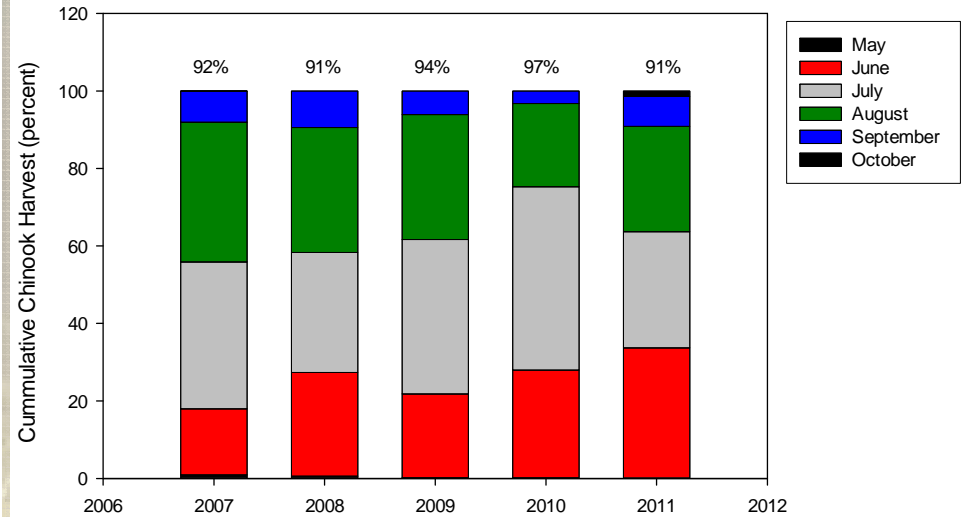

Number of Wisconsin Charter Boats per port 2008 - 2012

Charter Harvest by port - 2009

Charter Harvest by port - 2010

Charter Harvest by port - 2011

Kenosha Charter Chinook Harvest
 Percentages reflect chinook harvest from April - August

Racine Charter Chinook Harvest
 Percentages reflect chinook harvest from April - August

Milwaukee Charter Chinook Harvest
 Percentages reflect chinook harvest from April - August

Port Washington Charter Chinook Harvest
 Percentages reflect chinook harvest from April - August

Sheboygan Charter Chinook Harvest
Percentages reflect chinook harvest from April - August

Manitowoc - Two Rivers Charter Chinook Harvest
Percentages reflect chinook harvest from April - August

Kewaunee / Algoma Charter Chinook Harvest
Percentages reflect chinook harvest from April - August