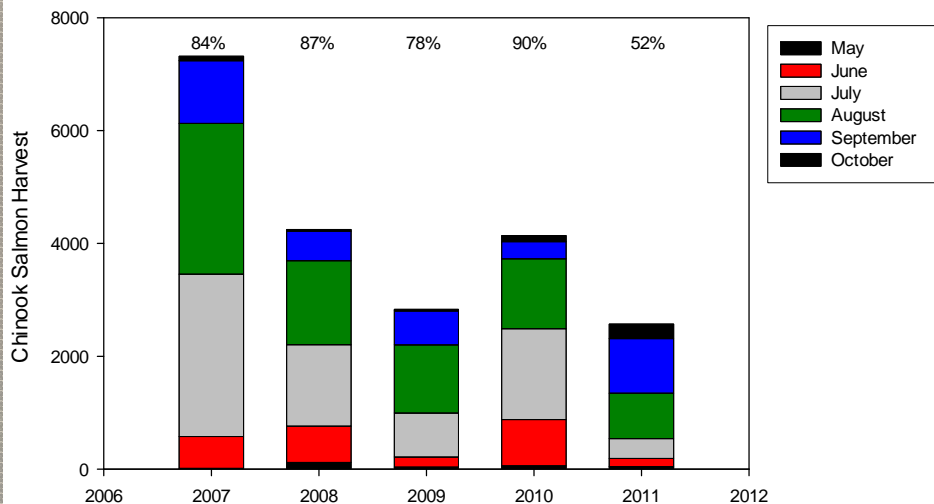

Door Peninsula Charter Chinook Harvest
Percentages reflect chinook harvest from April - August

Green Bay Charter Chinook Harvest
 Percentages reflect chinook harvest from April - August

Sheboygan and South Charter Chinook Harvest
 Percentages reflect chinook harvest from April - August

Manitowoc and North Charter Chinook Harvest
 Percentages reflect chinook harvest from April - August

TOTAL Charter Chinook Harvest
 Percentages reflect chinook harvest from April - August

Kenosha Charter Chinook Harvest
Percentages reflect chinook harvest from April - August

Racine Charter Chinook Harvest
Percentages reflect chinook harvest from April - August

Milwaukee Charter Chinook Harvest
Percentages reflect chinook harvest from April - August

Port Washington Charter Chinook Harvest
Percentages reflect chinook harvest from April - August