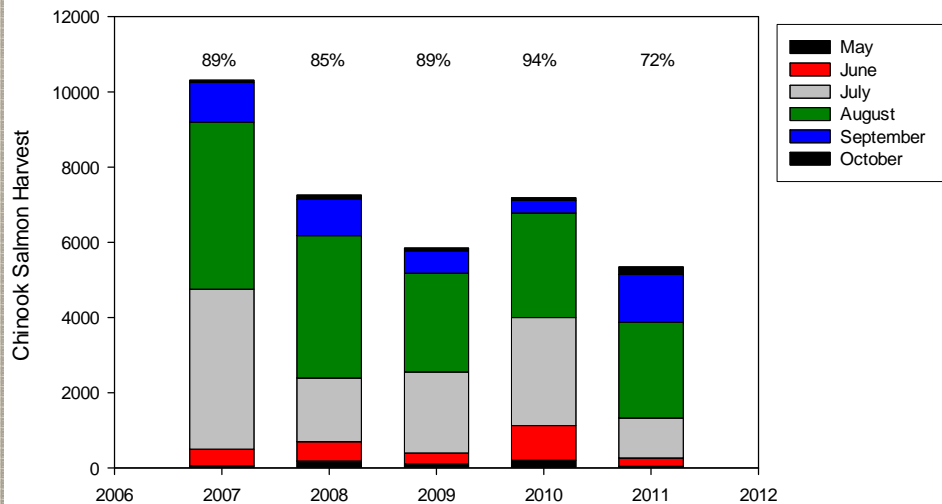

Number of Wisconsin Charter Boats per port 2008 - 2012

Charter Harvest by port - 2009

Charter Harvest by port - 2010

Charter Harvest by port - 2011

Kenosha Charter Chinook Harvest
 Percentages reflect chinook harvest from April - August

Sheboygan Charter Chinook Harvest
Percentages reflect chinook harvest from April - August

Manitowoc - Two Rivers Charter Chinook Harvest
Percentages reflect chinook harvest from April - August

Kewaunee / Algoma Charter Chinook Harvest
Percentages reflect chinook harvest from April - August

Door Peninsula Charter Chinook Harvest
Percentages reflect chinook harvest from April - August

Green Bay Charter Chinook Harvest
 Percentages reflect chinook harvest from April - August

Sheboygan and South Charter Chinook Harvest
 Percentages reflect chinook harvest from April - August

Manitowoc and North Charter Chinook Harvest
 Percentages reflect chinook harvest from April - August

TOTAL Charter Chinook Harvest
 Percentages reflect chinook harvest from April - August

Kenosha Charter Chinook Harvest
Percentages reflect chinook harvest from April - August