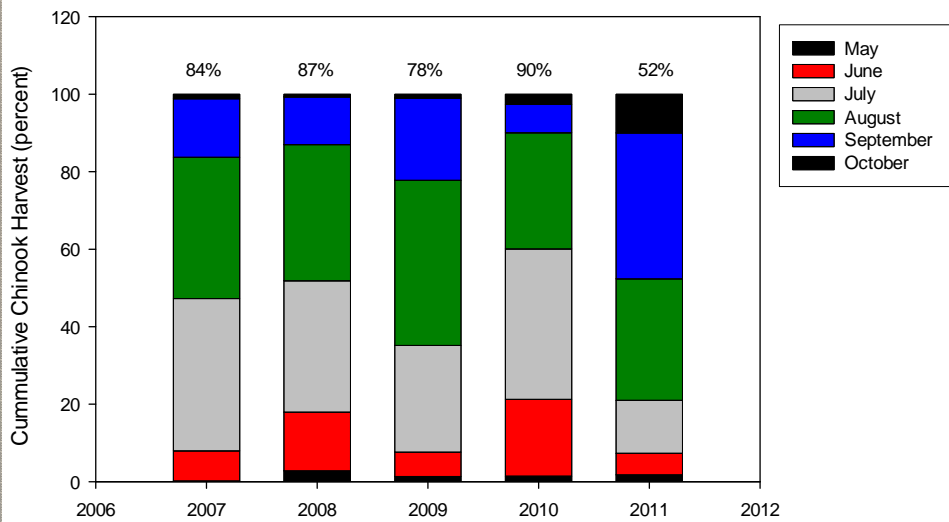

Number of Wisconsin Charter Boats per port 2008 - 2012

Charter Harvest by port - 2009

Charter Harvest by port - 2010

Charter Harvest by port - 2011

Kenosha Charter Chinook Harvest
 Percentages reflect chinook harvest from April - August

Racine Charter Chinook Harvest
 Percentages reflect chinook harvest from April - August

Milwaukee Charter Chinook Harvest
 Percentages reflect chinook harvest from April - August

Port Washington Charter Chinook Harvest
 Percentages reflect chinook harvest from April - August