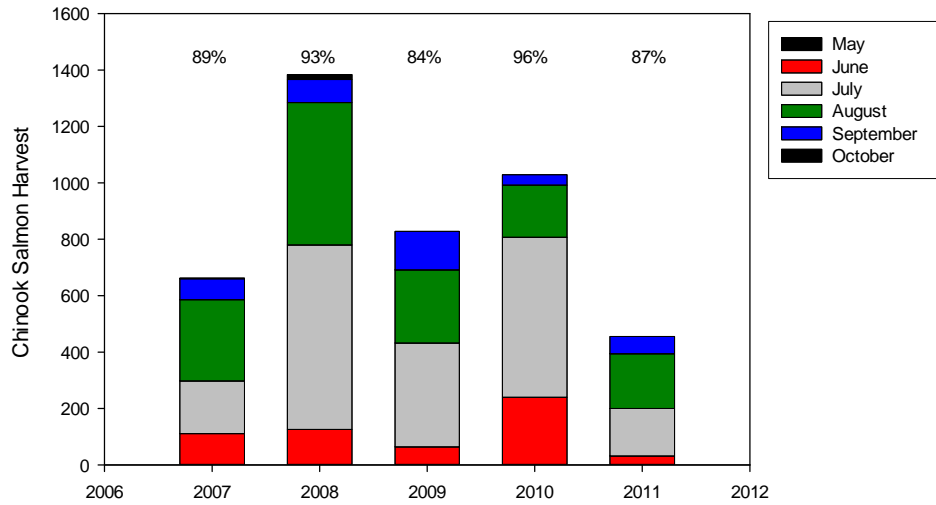

Racine Charter Chinook Harvest
Percentages reflect chinook harvest from April - August

Milwaukee Charter Chinook Harvest
Percentages reflect chinook harvest from April - August

Port Washington Charter Chinook Harvest
Percentages reflect chinook harvest from April - August

Sheboygan Charter Chinook Harvest
Percentages reflect chinook harvest from April - August

Manitowoc - Two Rivers Charter Chinook Harvest
Percentages reflect chinook harvest from April - August

Kewaunee / Algoma Charter Chinook Harvest
Percentages reflect chinook harvest from April - August

Door Peninsula Charter Chinook Harvest
Percentages reflect chinook harvest from April - August

Green Bay Charter Chinook Harvest
Percentages reflect chinook harvest from April - August

Sheboygan and South Charter Chinook Harvest
Percentages reflect chinook harvest from April - August