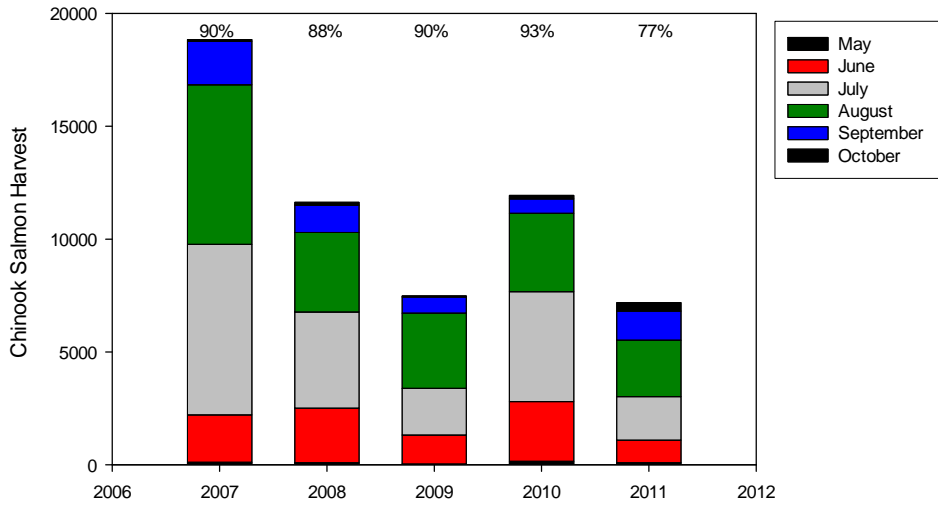

Manitowoc and North Charter Chinook Harvest
 Percentages reflect chinook harvest from April - August

TOTAL Charter Chinook Harvest
 Percentages reflect chinook harvest from April - August

Kenosha Charter Chinook Harvest
Percentages reflect chinook harvest from April - August

Racine Charter Chinook Harvest
Percentages reflect chinook harvest from April - August

Milwaukee Charter Chinook Harvest
Percentages reflect chinook harvest from April - August

Port Washington Charter Chinook Harvest
Percentages reflect chinook harvest from April - August

Sheboygan Charter Chinook Harvest
Percentages reflect chinook harvest from April - August

Manitowoc - Two Rivers Charter Chinook Harvest
Percentages reflect chinook harvest from April - August

Kewaunee / Algoma Charter Chinook Harvest
Percentages reflect chinook harvest from April - August