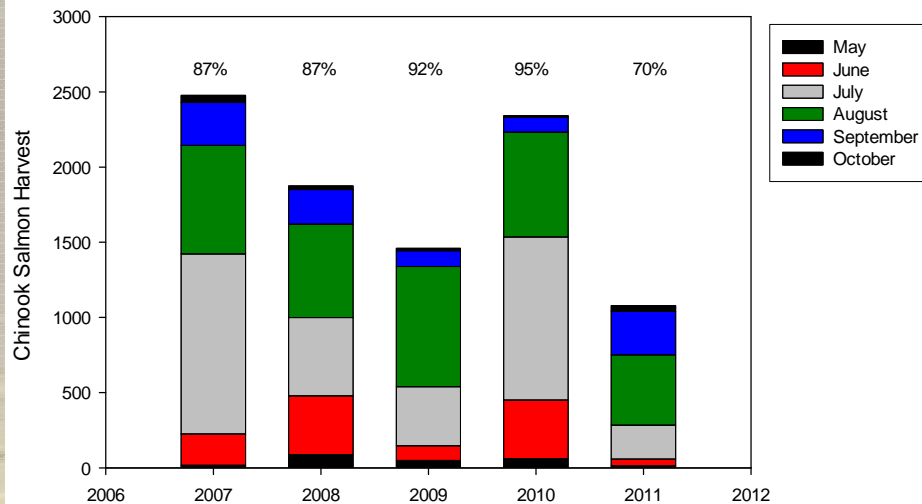

Door Peninsula Charter Chinook Harvest
Percentages reflect chinook harvest from April - August

Green Bay Charter Chinook Harvest
 Percentages reflect chinook harvest from April - August

Sheboygan and South Charter Chinook Harvest
 Percentages reflect chinook harvest from April - August

Manitowoc and North Charter Chinook Harvest
 Percentages reflect chinook harvest from April - August

TOTAL Charter Chinook Harvest
 Percentages reflect chinook harvest from April - August

Kenosha Charter Chinook Harvest
Percentages reflect chinook harvest from April - August

Racine Charter Chinook Harvest
Percentages reflect chinook harvest from April - August

Milwaukee Charter Chinook Harvest
Percentages reflect chinook harvest from April - August

Port Washington Charter Chinook Harvest
Percentages reflect chinook harvest from April - August