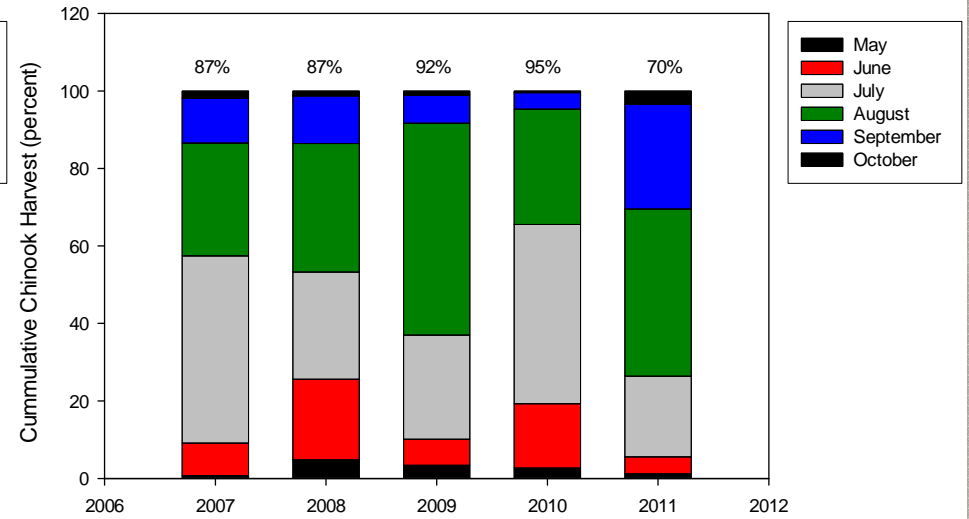

Number of Wisconsin Charter Boats per port 2008 - 2012

Charter Harvest by port - 2009

Charter Harvest by port - 2010

Charter Harvest by port - 2011

Kenosha Charter Chinook Harvest
 Percentages reflect chinook harvest from April - August

Racine Charter Chinook Harvest
 Percentages reflect chinook harvest from April - August

Milwaukee Charter Chinook Harvest
 Percentages reflect chinook harvest from April - August

Port Washington Charter Chinook Harvest
 Percentages reflect chinook harvest from April - August