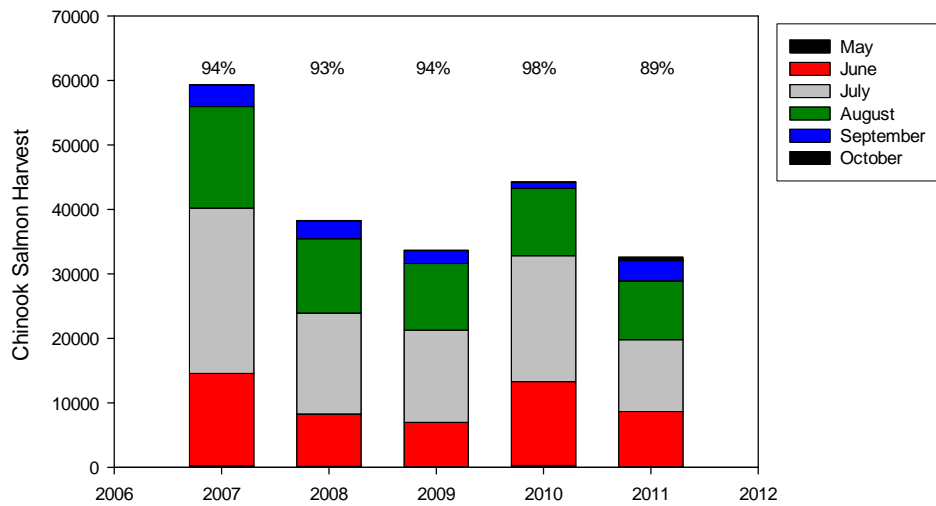

Sheboygan Charter Chinook Harvest
Percentages reflect chinook harvest from April - August

Manitowoc - Two Rivers Charter Chinook Harvest
Percentages reflect chinook harvest from April - August

Kewaunee / Algoma Charter Chinook Harvest
Percentages reflect chinook harvest from April - August

Door Peninsula Charter Chinook Harvest
Percentages reflect chinook harvest from April - August

Green Bay Charter Chinook Harvest
Percentages reflect chinook harvest from April - August

Sheboygan and South Charter Chinook Harvest
Percentages reflect chinook harvest from April - August

Manitowoc and North Charter Chinook Harvest
Percentages reflect chinook harvest from April - August

TOTAL Wisconsin Charter Chinook Harvest
Percentages reflect chinook harvest from April - August