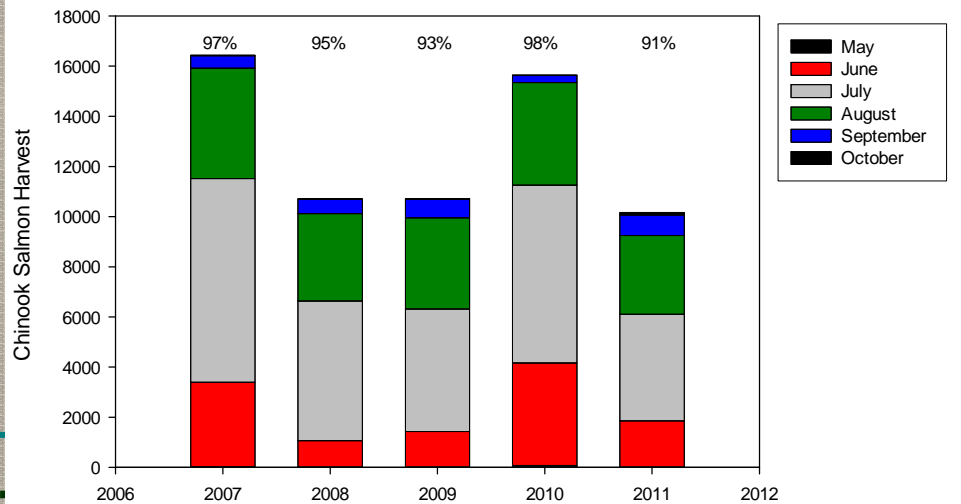

Racine Charter Chinook Harvest
Percentages reflect chinook harvest from April - August

Milwaukee Charter Chinook Harvest
Percentages reflect chinook harvest from April - August

Port Washington Charter Chinook Harvest
Percentages reflect chinook harvest from April - August

Sheboygan Charter Chinook Harvest
Percentages reflect chinook harvest from April - August

Manitowoc - Two Rivers Charter Chinook Harvest
Percentages reflect chinook harvest from April - August

Kewaunee / Algoma Charter Chinook Harvest
Percentages reflect chinook harvest from April - August

Door Peninsula Charter Chinook Harvest
Percentages reflect chinook harvest from April - August

Green Bay Charter Chinook Harvest
Percentages reflect chinook harvest from April - August

Sheboygan and South Charter Chinook Harvest
Percentages reflect chinook harvest from April - August