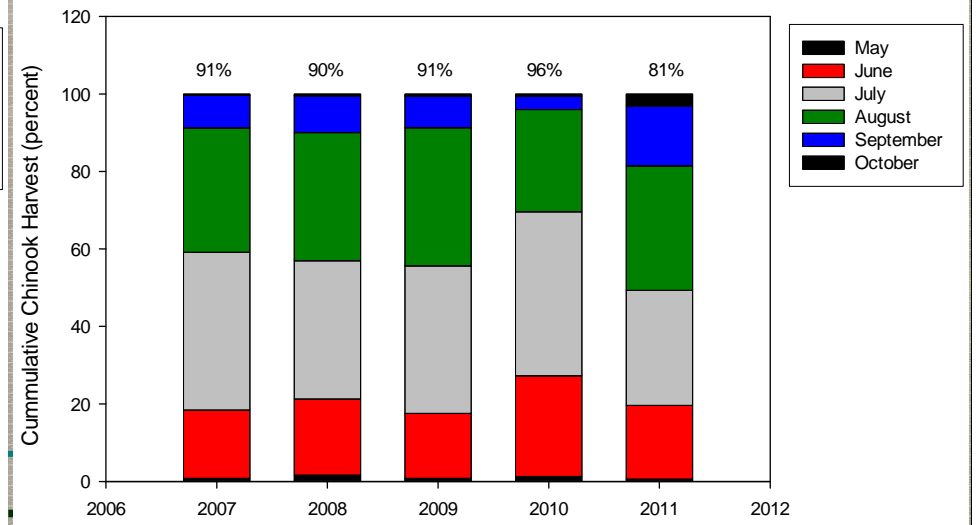

Number of Wisconsin Charter Boats per port 2008 - 2012

Charter Harvest by port - 2009

Charter Harvest by port - 2010

Charter Harvest by port - 2011

Kenosha Charter Chinook Harvest
 Percentages reflect chinook harvest from April - August

Sheboygan Charter Chinook Harvest
Percentages reflect chinook harvest from April - August

Manitowoc - Two Rivers Charter Chinook Harvest
Percentages reflect chinook harvest from April - August

Kewaunee / Algoma Charter Chinook Harvest
Percentages reflect chinook harvest from April - August

Door Peninsula Charter Chinook Harvest
Percentages reflect chinook harvest from April - August

Green Bay Charter Chinook Harvest
 Percentages reflect chinook harvest from April - August

Sheboygan and South Charter Chinook Harvest
 Percentages reflect chinook harvest from April - August

Manitowoc and North Charter Chinook Harvest
 Percentages reflect chinook harvest from April - August

TOTAL Charter Chinook Harvest
 Percentages reflect chinook harvest from April - August

Kenosha Charter Chinook Harvest
Percentages reflect chinook harvest from April - August