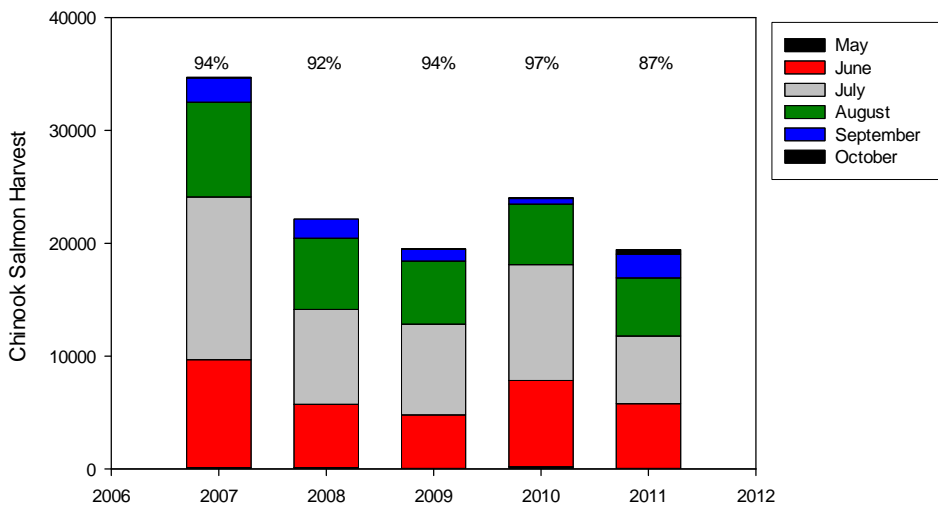

Manitowoc and North Charter Chinook Harvest
 Percentages reflect chinook harvest from April - August

TOTAL Charter Chinook Harvest
 Percentages reflect chinook harvest from April - August

Kenosha Charter Chinook Harvest
Percentages reflect chinook harvest from April - August

Racine Charter Chinook Harvest
Percentages reflect chinook harvest from April - August

Milwaukee Charter Chinook Harvest
Percentages reflect chinook harvest from April - August

Port Washington Charter Chinook Harvest
Percentages reflect chinook harvest from April - August

Sheboygan Charter Chinook Harvest
Percentages reflect chinook harvest from April - August

Manitowoc - Two Rivers Charter Chinook Harvest
Percentages reflect chinook harvest from April - August

Kewaunee / Algoma Charter Chinook Harvest
Percentages reflect chinook harvest from April - August