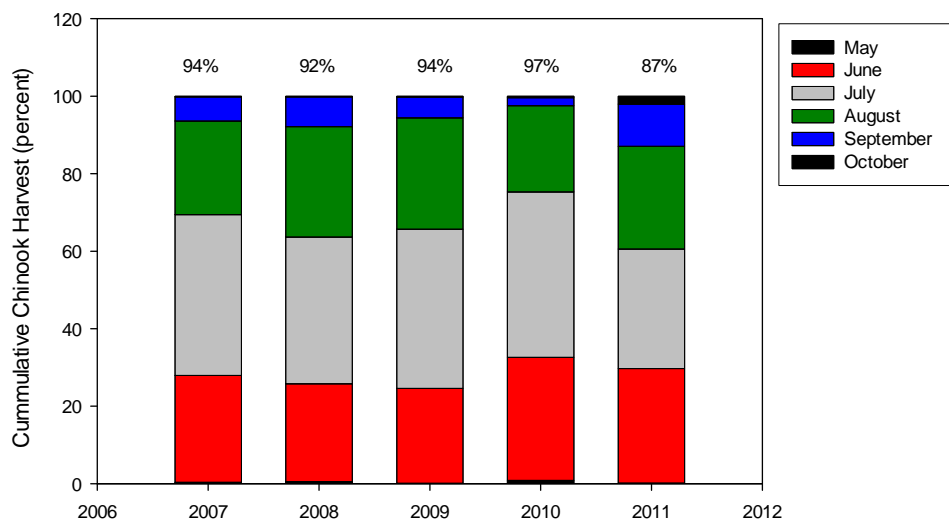

Number of Wisconsin Charter Boats per port 2008 - 2012

Charter Harvest by port - 2009

Charter Harvest by port - 2010

Charter Harvest by port - 2011

Kenosha Charter Chinook Harvest
 Percentages reflect chinook harvest from April - August

Racine Charter Chinook Harvest
 Percentages reflect chinook harvest from April - August

Milwaukee Charter Chinook Harvest
 Percentages reflect chinook harvest from April - August

Port Washington Charter Chinook Harvest
 Percentages reflect chinook harvest from April - August

Sheboygan Charter Chinook Harvest
Percentages reflect chinook harvest from April - August

Manitowoc - Two Rivers Charter Chinook Harvest
Percentages reflect chinook harvest from April - August

Kewaunee / Algoma Charter Chinook Harvest
Percentages reflect chinook harvest from April - August