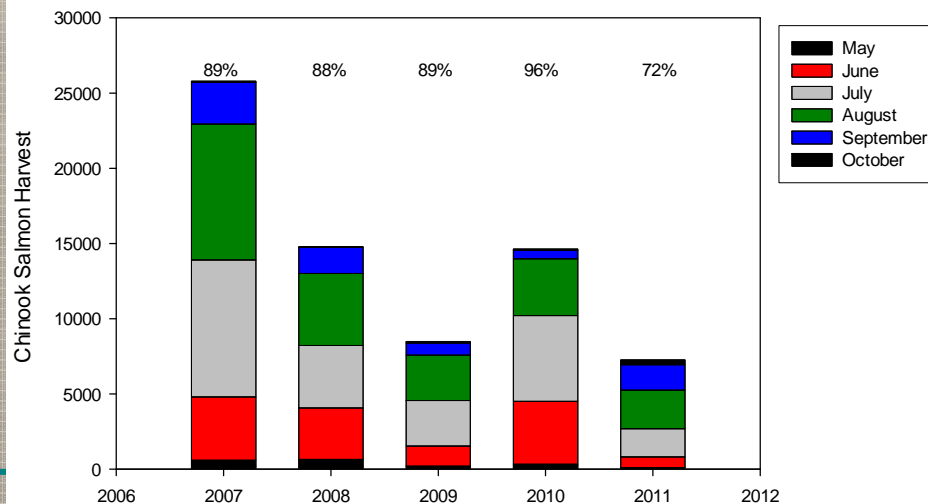

Door Peninsula Charter Chinook Harvest
Percentages reflect chinook harvest from April - August

Green Bay Charter Chinook Harvest
 Percentages reflect chinook harvest from April - August

Sheboygan and South Charter Chinook Harvest
 Percentages reflect chinook harvest from April - August

Manitowoc and North Charter Chinook Harvest
 Percentages reflect chinook harvest from April - August

TOTAL Charter Chinook Harvest
 Percentages reflect chinook harvest from April - August

Kenosha Charter Chinook Harvest
Percentages reflect chinook harvest from April - August

Racine Charter Chinook Harvest
Percentages reflect chinook harvest from April - August

Milwaukee Charter Chinook Harvest
Percentages reflect chinook harvest from April - August

Port Washington Charter Chinook Harvest
Percentages reflect chinook harvest from April - August