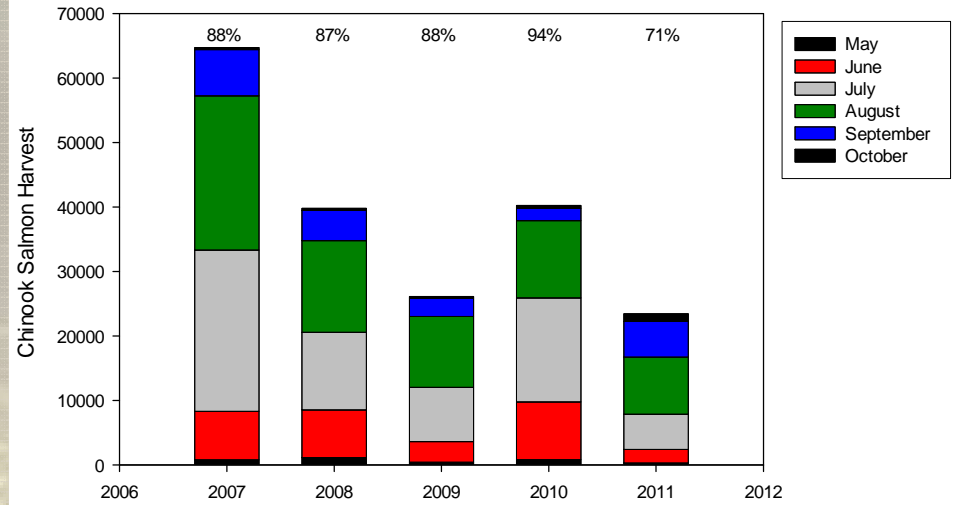

Racine Charter Chinook Harvest
Percentages reflect chinook harvest from April - August

Milwaukee Charter Chinook Harvest
Percentages reflect chinook harvest from April - August

Port Washington Charter Chinook Harvest
Percentages reflect chinook harvest from April - August

Sheboygan Charter Chinook Harvest
Percentages reflect chinook harvest from April - August

Manitowoc - Two Rivers Charter Chinook Harvest
Percentages reflect chinook harvest from April - August

Kewaunee / Algoma Charter Chinook Harvest
Percentages reflect chinook harvest from April - August

Door Peninsula Charter Chinook Harvest
Percentages reflect chinook harvest from April - August

Green Bay Charter Chinook Harvest
Percentages reflect chinook harvest from April - August

Sheboygan and South Charter Chinook Harvest
Percentages reflect chinook harvest from April - August