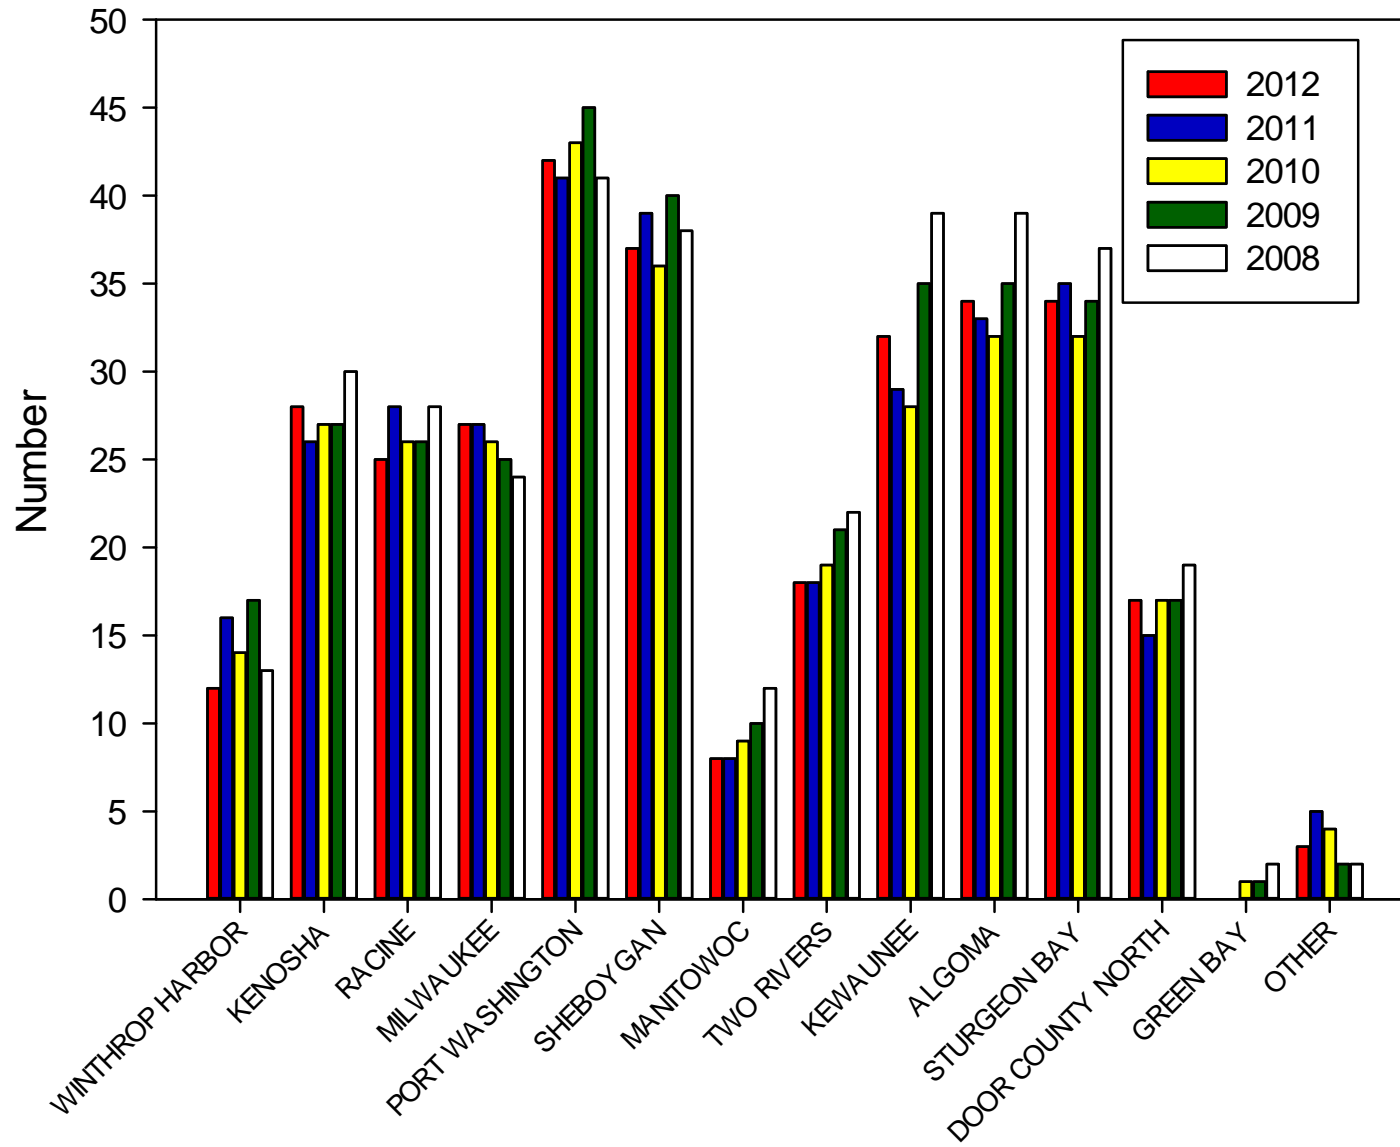

Number of Wisconsin Charter Boats per port 2008 - 2012

Charter Harvest by port - 2009

Charter Harvest by port - 2010

Charter Harvest by port - 2011

Kenosha Charter Chinook Harvest
 Percentages reflect chinook harvest from April - August

Racine Charter Chinook Harvest
 Percentages reflect chinook harvest from April - August

Milwaukee Charter Chinook Harvest
 Percentages reflect chinook harvest from April - August

Port Washington Charter Chinook Harvest
 Percentages reflect chinook harvest from April - August

Sheboygan Charter Chinook Harvest
Percentages reflect chinook harvest from April - August

Manitowoc - Two Rivers Charter Chinook Harvest
Percentages reflect chinook harvest from April - August

Kewaunee / Algoma Charter Chinook Harvest
Percentages reflect chinook harvest from April - August

Door Peninsula Charter Chinook Harvest
Percentages reflect chinook harvest from April - August

Green Bay Charter Chinook Harvest
Percentages reflect chinook harvest from April - August

Sheboygan and South Charter Chinook Harvest
Percentages reflect chinook harvest from April - August