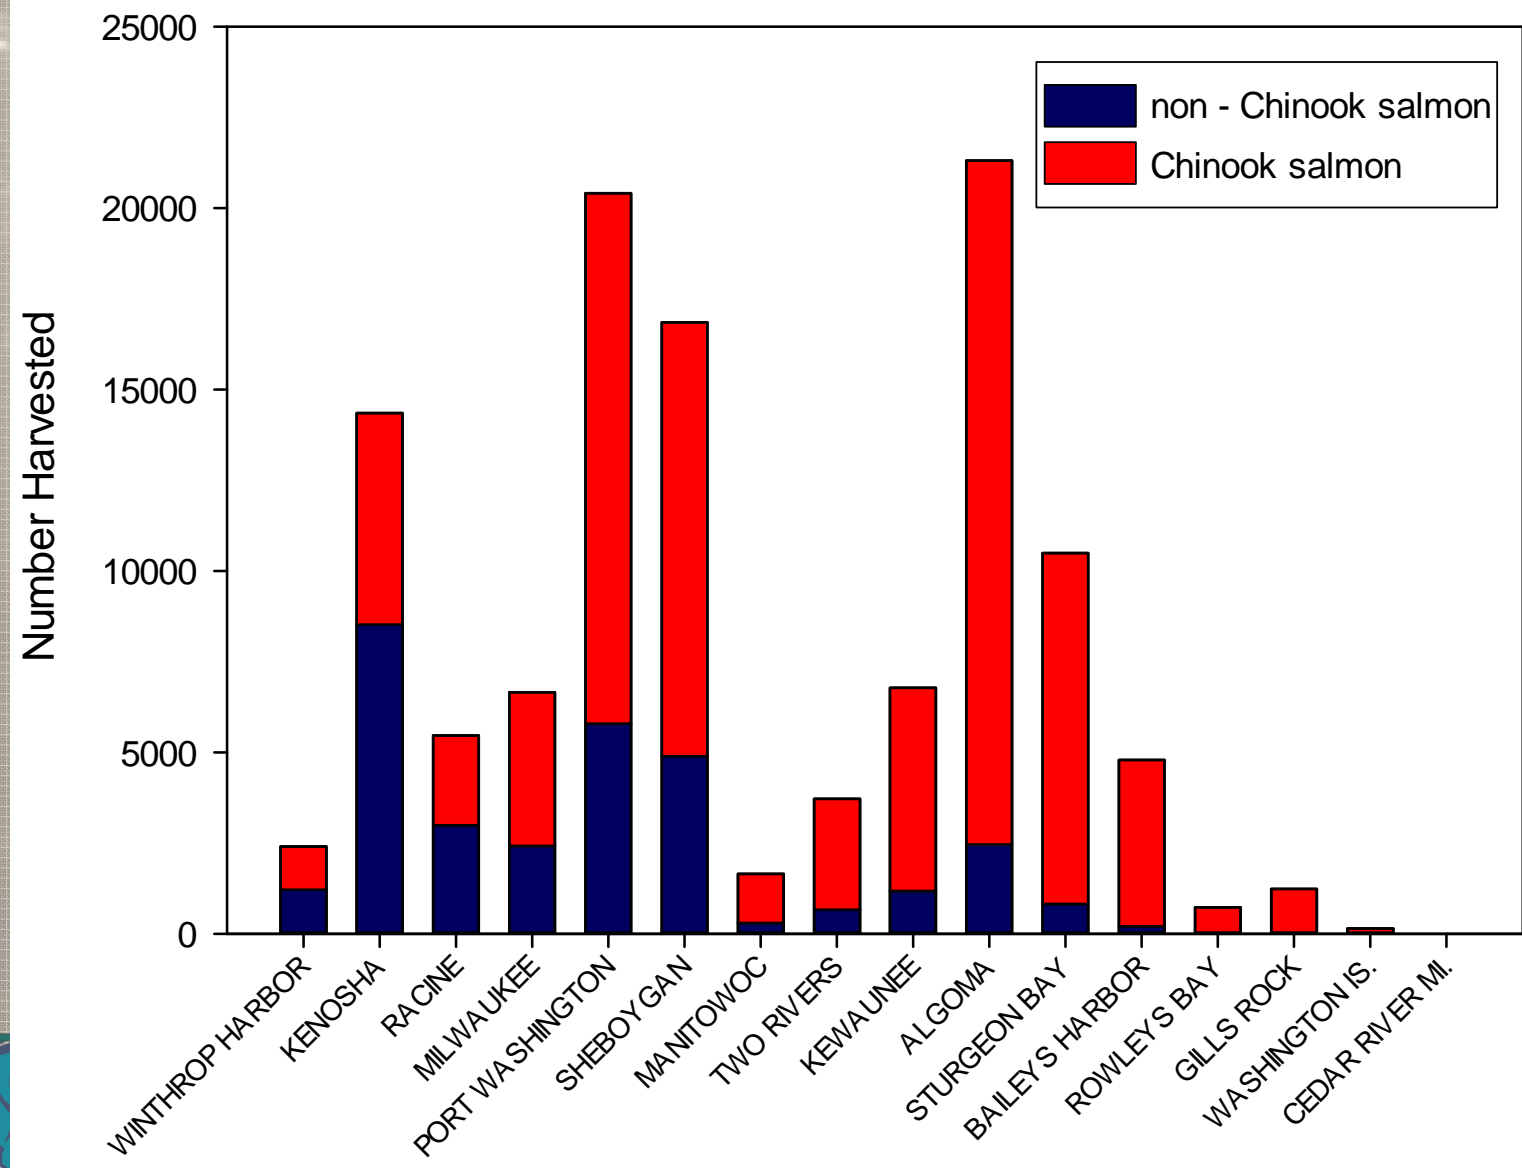

Number of Wisconsin Charter Boats per port 2008 - 2012

Charter Harvest by port - 2009

Charter Harvest by port - 2010

Charter Harvest by port - 2011

Kenosha Charter Chinook Harvest
 Percentages reflect chinook harvest from April - August

Racine Charter Chinook Harvest
 Percentages reflect chinook harvest from April - August

Milwaukee Charter Chinook Harvest
 Percentages reflect chinook harvest from April - August

Port Washington Charter Chinook Harvest
 Percentages reflect chinook harvest from April - August