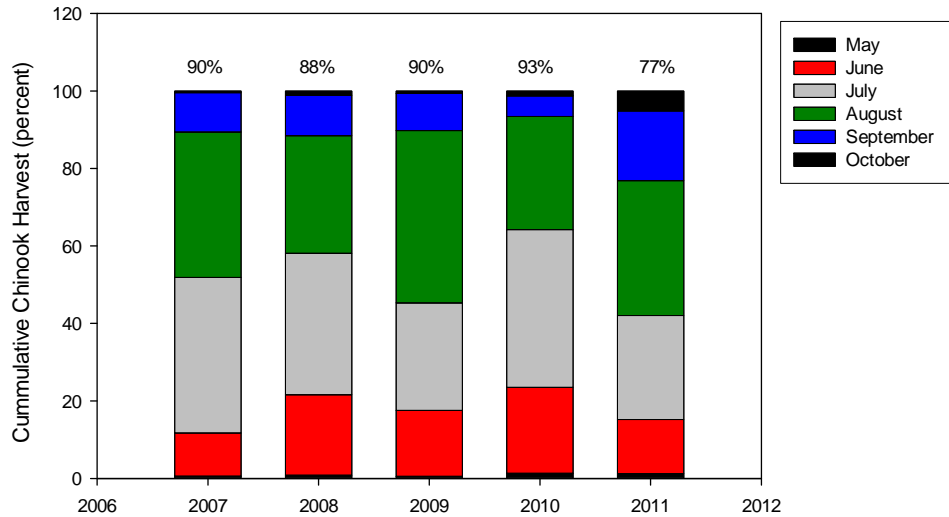

Number of Wisconsin Charter Boats per port 2008 - 2012

Charter Harvest by port - 2009

Charter Harvest by port - 2010

Charter Harvest by port - 2011

Kenosha Charter Chinook Harvest
 Percentages reflect chinook harvest from April - August

Racine Charter Chinook Harvest
 Percentages reflect chinook harvest from April - August

Milwaukee Charter Chinook Harvest
 Percentages reflect chinook harvest from April - August

Port Washington Charter Chinook Harvest
 Percentages reflect chinook harvest from April - August

Sheboygan Charter Chinook Harvest
Percentages reflect chinook harvest from April - August

Manitowoc - Two Rivers Charter Chinook Harvest
Percentages reflect chinook harvest from April - August

Kewaunee / Algoma Charter Chinook Harvest
Percentages reflect chinook harvest from April - August