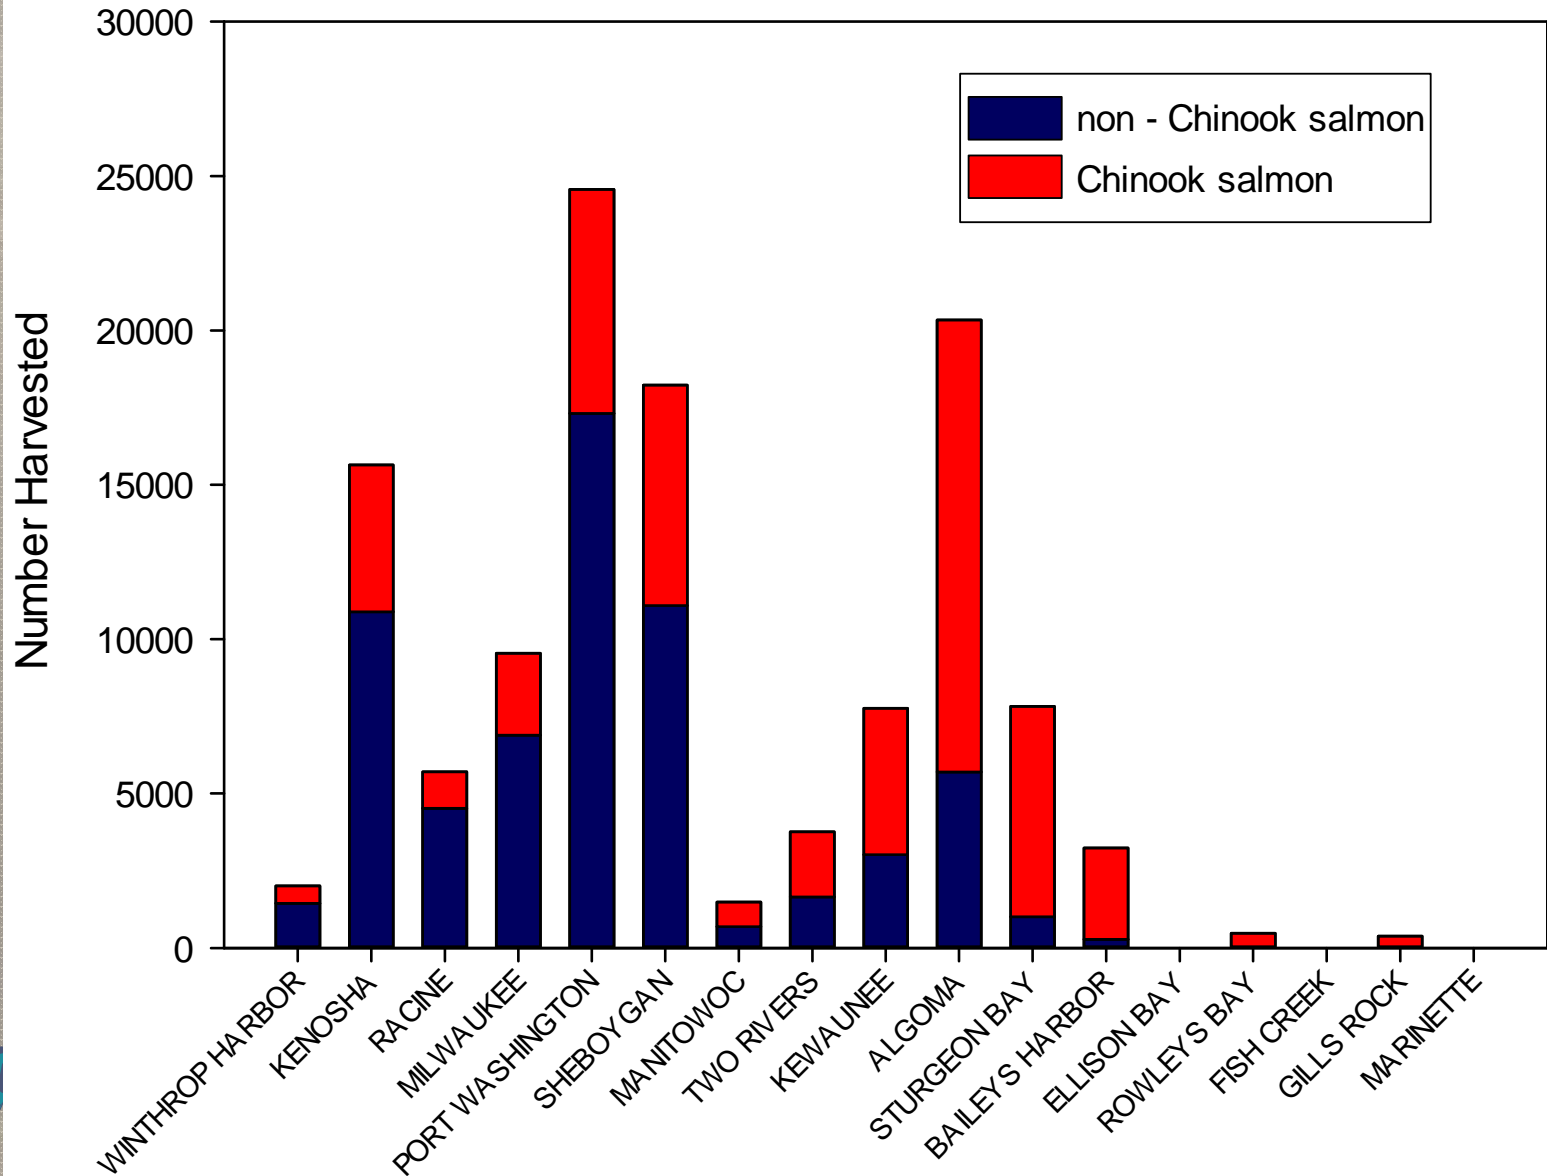

Number of Wisconsin Charter Boats per port 2008 - 2012

Charter Harvest by port - 2009

Charter Harvest by port - 2010

Charter Harvest by port - 2011

Kenosha Charter Chinook Harvest
 Percentages reflect chinook harvest from April - August

Racine Charter Chinook Harvest
 Percentages reflect chinook harvest from April - August

Milwaukee Charter Chinook Harvest
 Percentages reflect chinook harvest from April - August

Port Washington Charter Chinook Harvest
 Percentages reflect chinook harvest from April - August