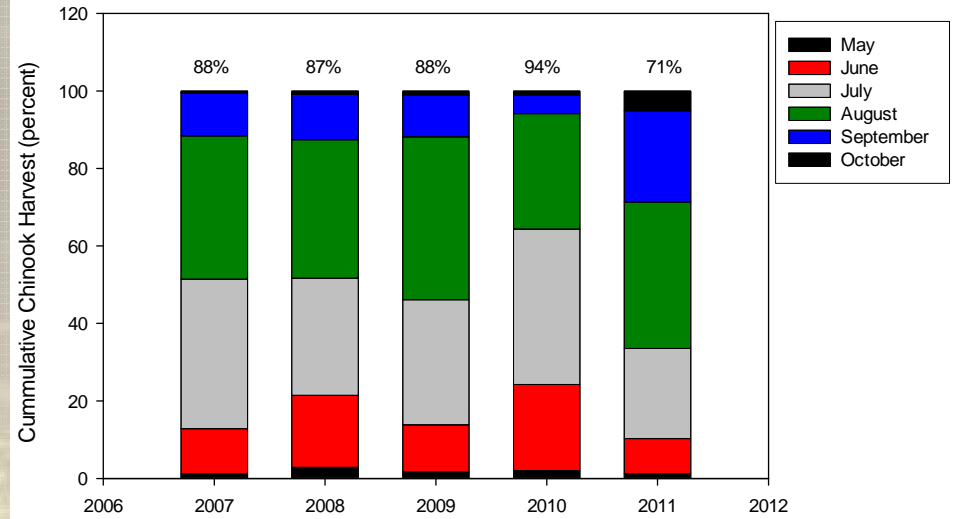

Number of Wisconsin Charter Boats per port 2008 - 2012

Charter Harvest by port - 2009

Charter Harvest by port - 2010

Charter Harvest by port - 2011

Kenosha Charter Chinook Harvest
 Percentages reflect chinook harvest from April - August

Racine Charter Chinook Harvest
 Percentages reflect chinook harvest from April - August

Milwaukee Charter Chinook Harvest
 Percentages reflect chinook harvest from April - August

Port Washington Charter Chinook Harvest
 Percentages reflect chinook harvest from April - August

Sheboygan Charter Chinook Harvest
Percentages reflect chinook harvest from April - August

Manitowoc - Two Rivers Charter Chinook Harvest
Percentages reflect chinook harvest from April - August

Kewaunee / Algoma Charter Chinook Harvest
Percentages reflect chinook harvest from April - August

Door Peninsula Charter Chinook Harvest
Percentages reflect chinook harvest from April - August

Green Bay Charter Chinook Harvest
 Percentages reflect chinook harvest from April - August

Sheboygan and South Charter Chinook Harvest
 Percentages reflect chinook harvest from April - August