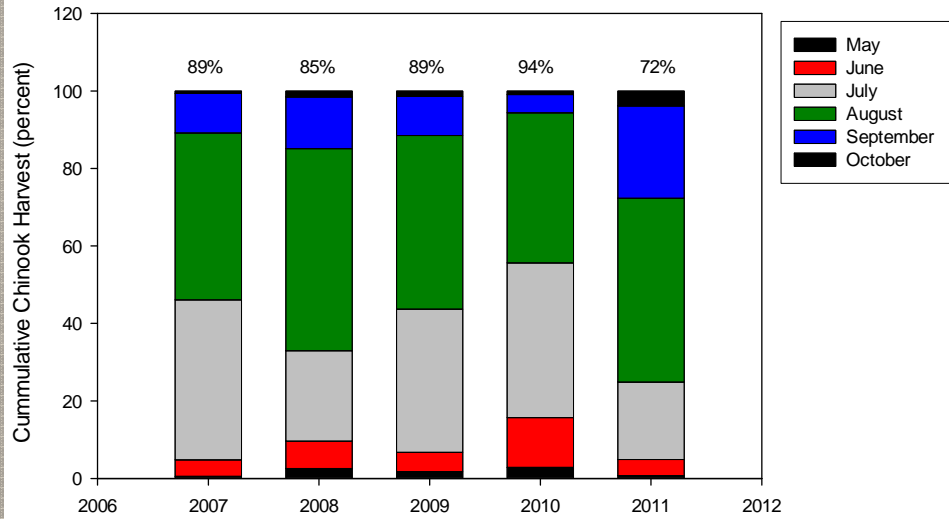

Number of Wisconsin Charter Boats per port 2008 - 2012

Charter Harvest by port - 2009

Charter Harvest by port - 2010

Charter Harvest by port - 2011

Kenosha Charter Chinook Harvest
 Percentages reflect chinook harvest from April - August

Racine Charter Chinook Harvest
 Percentages reflect chinook harvest from April - August

Milwaukee Charter Chinook Harvest
 Percentages reflect chinook harvest from April - August

Port Washington Charter Chinook Harvest
 Percentages reflect chinook harvest from April - August

Sheboygan Charter Chinook Harvest
Percentages reflect chinook harvest from April - August

Manitowoc - Two Rivers Charter Chinook Harvest
Percentages reflect chinook harvest from April - August

Kewaunee / Algoma Charter Chinook Harvest
Percentages reflect chinook harvest from April - August