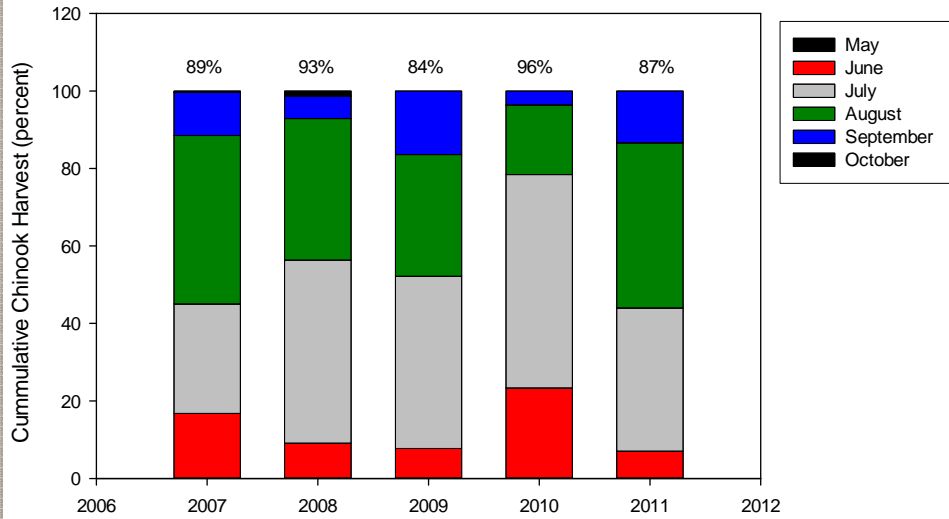

Number of Wisconsin Charter Boats per port 2008 - 2012

Charter Harvest by port - 2009

Charter Harvest by port - 2010

Charter Harvest by port - 2011

Kenosha Charter Chinook Harvest
 Percentages reflect chinook harvest from April - August

Racine Charter Chinook Harvest
 Percentages reflect chinook harvest from April - August

Milwaukee Charter Chinook Harvest
 Percentages reflect chinook harvest from April - August

Port Washington Charter Chinook Harvest
 Percentages reflect chinook harvest from April - August

Sheboygan Charter Chinook Harvest
Percentages reflect chinook harvest from April - August

Manitowoc - Two Rivers Charter Chinook Harvest
Percentages reflect chinook harvest from April - August

Kewaunee / Algoma Charter Chinook Harvest
Percentages reflect chinook harvest from April - August

Door Peninsula Charter Chinook Harvest
Percentages reflect chinook harvest from April - August

Green Bay Charter Chinook Harvest
 Percentages reflect chinook harvest from April - August

Sheboygan and South Charter Chinook Harvest
 Percentages reflect chinook harvest from April - August