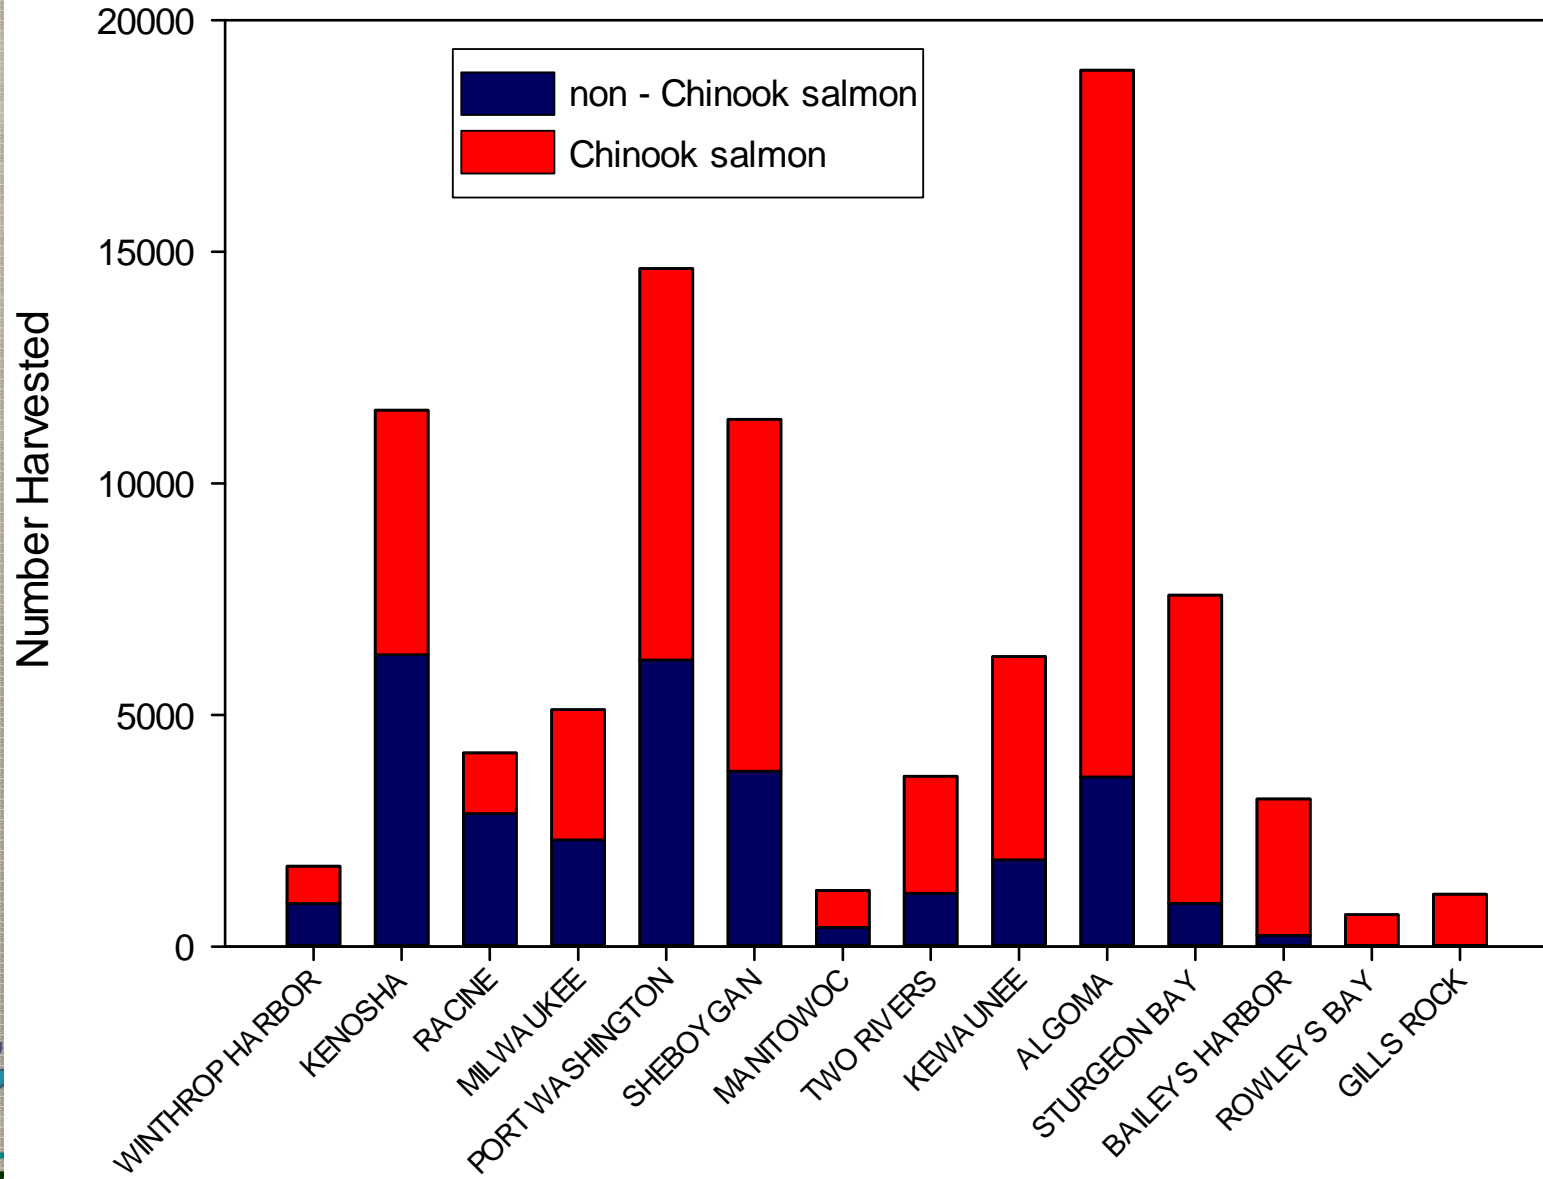

Number of Wisconsin Charter Boats per port 2008 - 2012

Charter Harvest by port - 2009

Charter Harvest by port - 2010

Charter Harvest by port - 2011

Kenosha Charter Chinook Harvest
 Percentages reflect chinook harvest from April - August

Racine Charter Chinook Harvest
 Percentages reflect chinook harvest from April - August

Milwaukee Charter Chinook Harvest
 Percentages reflect chinook harvest from April - August

Port Washington Charter Chinook Harvest
 Percentages reflect chinook harvest from April - August