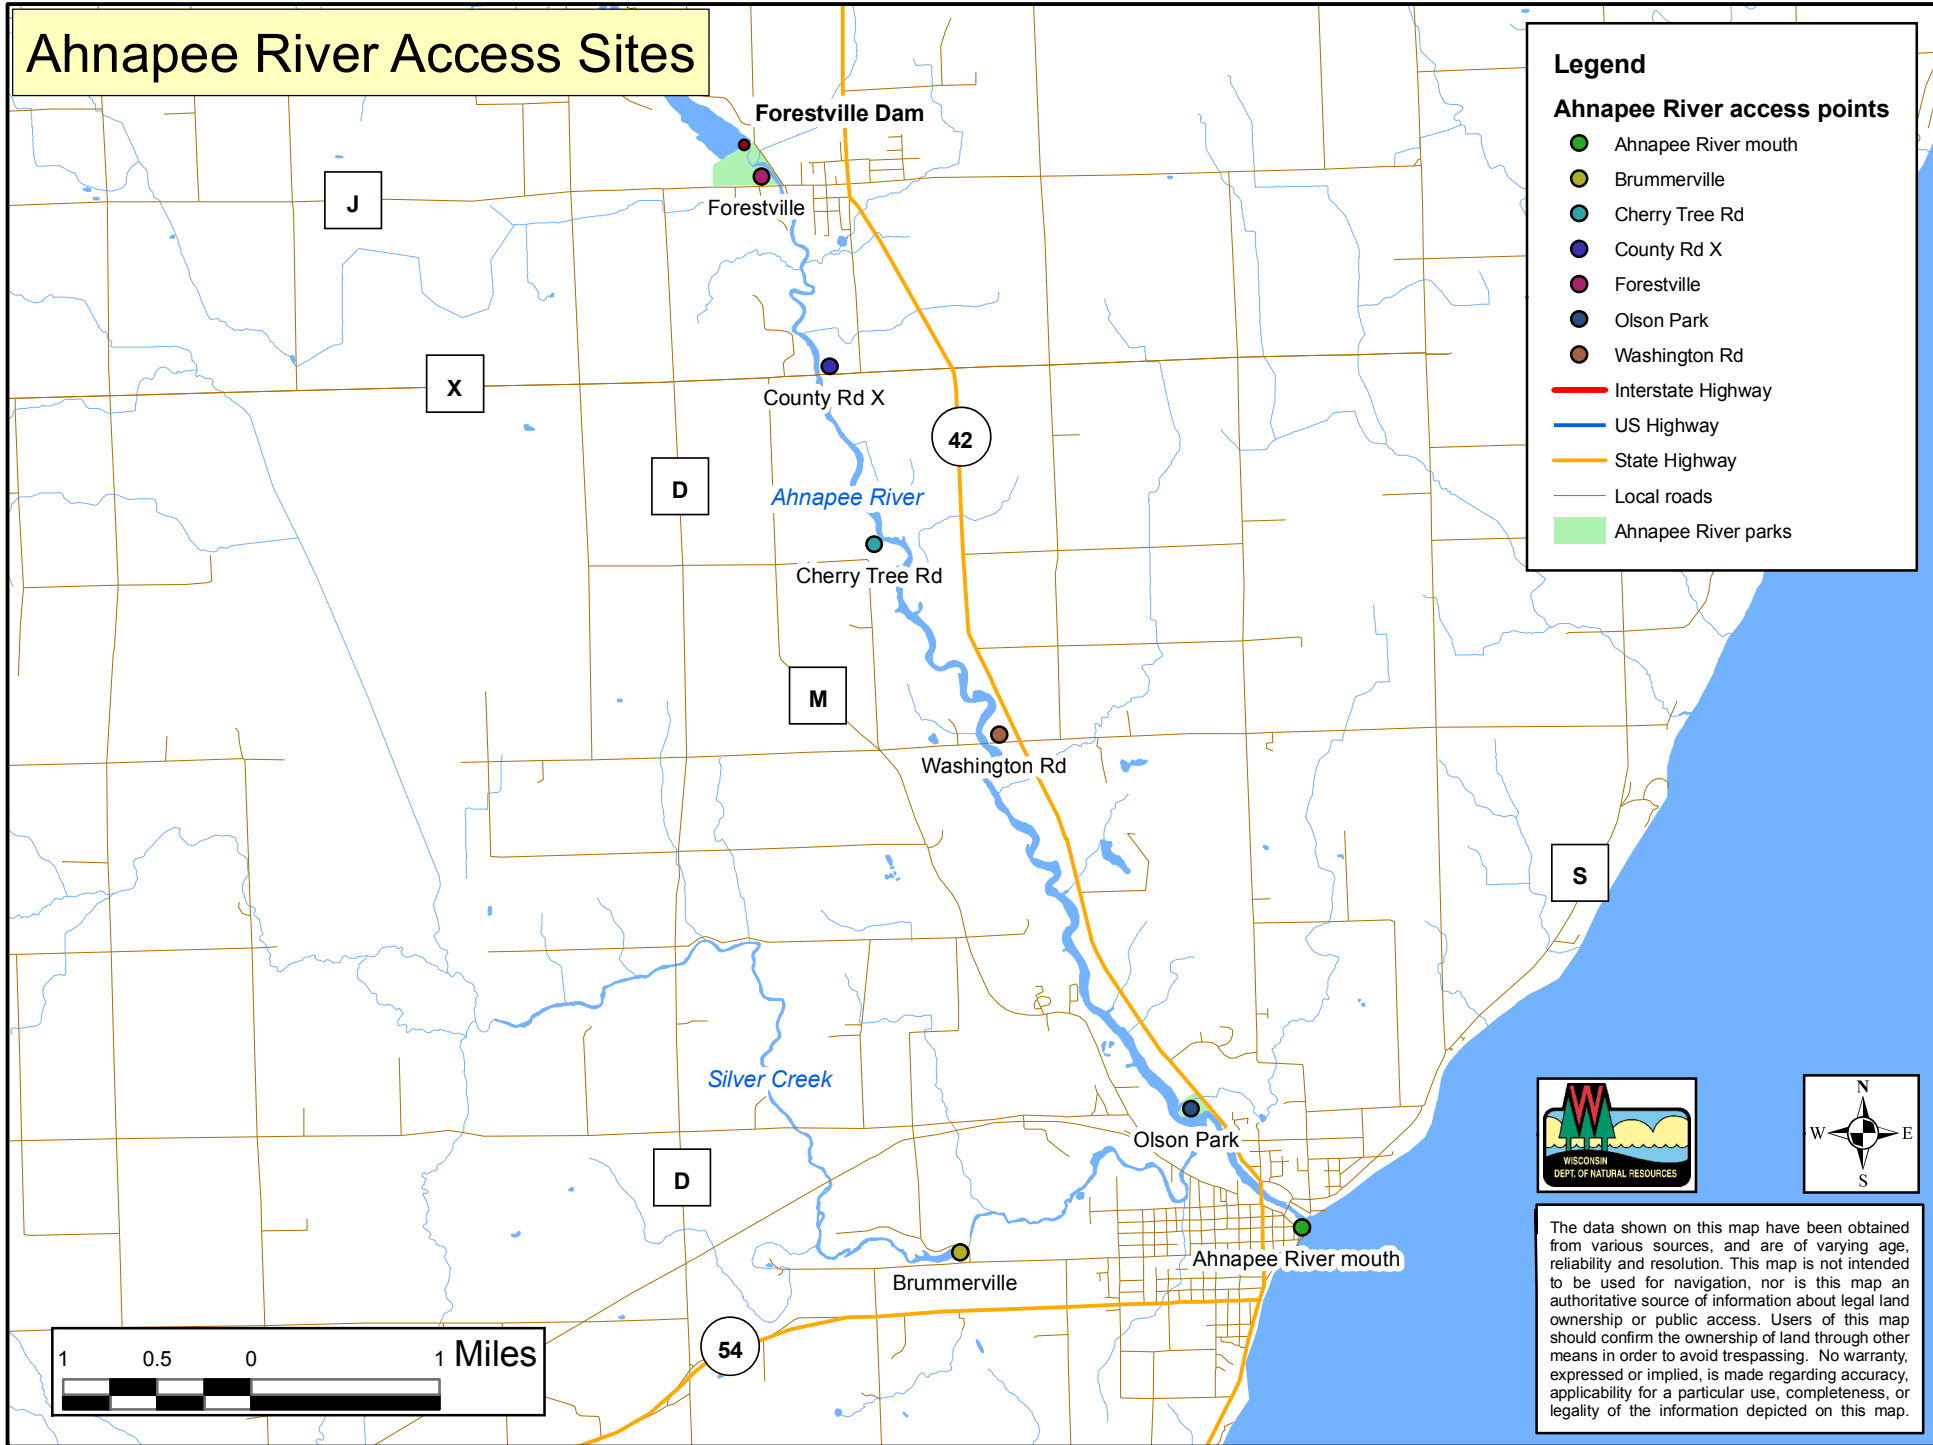

Ahnapee River Access Sites

Legend

Ahnapee River access points

- Ahnapee River mouth
- Brummerville
- Cherry Tree Rd
- County Rd X
- Forestville
- Olson Park
- Washington Rd

— Interstate Highway
— US Highway
— State Highway
— Local roads
 Ahnapee River parks

The data shown on this map have been obtained from various sources, and are of varying age, reliability and resolution. This map is not intended to be used for navigation, nor is this map an authoritative source of information about legal land ownership or public access. Users of this map should confirm the ownership of land through other means in order to avoid trespassing. No warranty, expressed or implied, is made regarding accuracy, applicability for a particular use, completeness, or legality of the information depicted on this map.