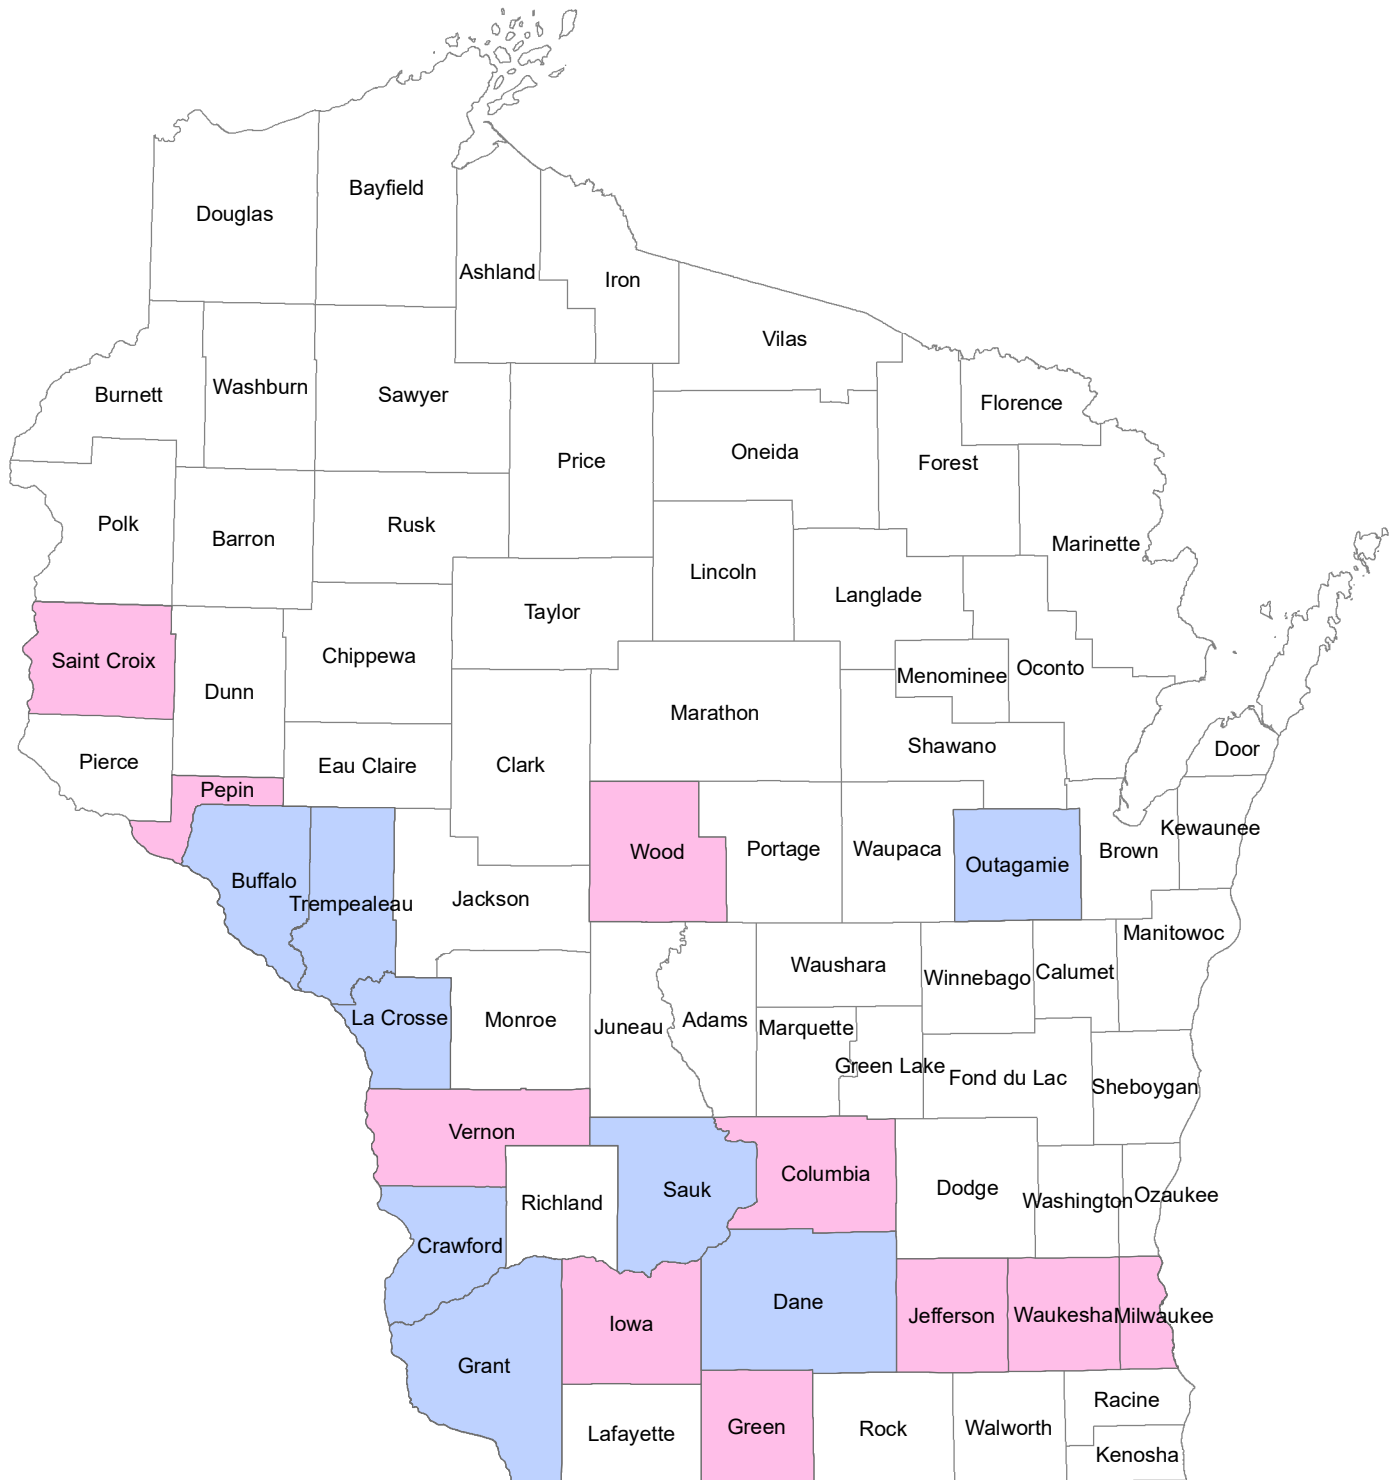

# Wisconsin Snake Fungal Disease Reports 2011 - Present

**Legend**

- SFD\_Confirmed
- SFD\_Clinical\_Signs