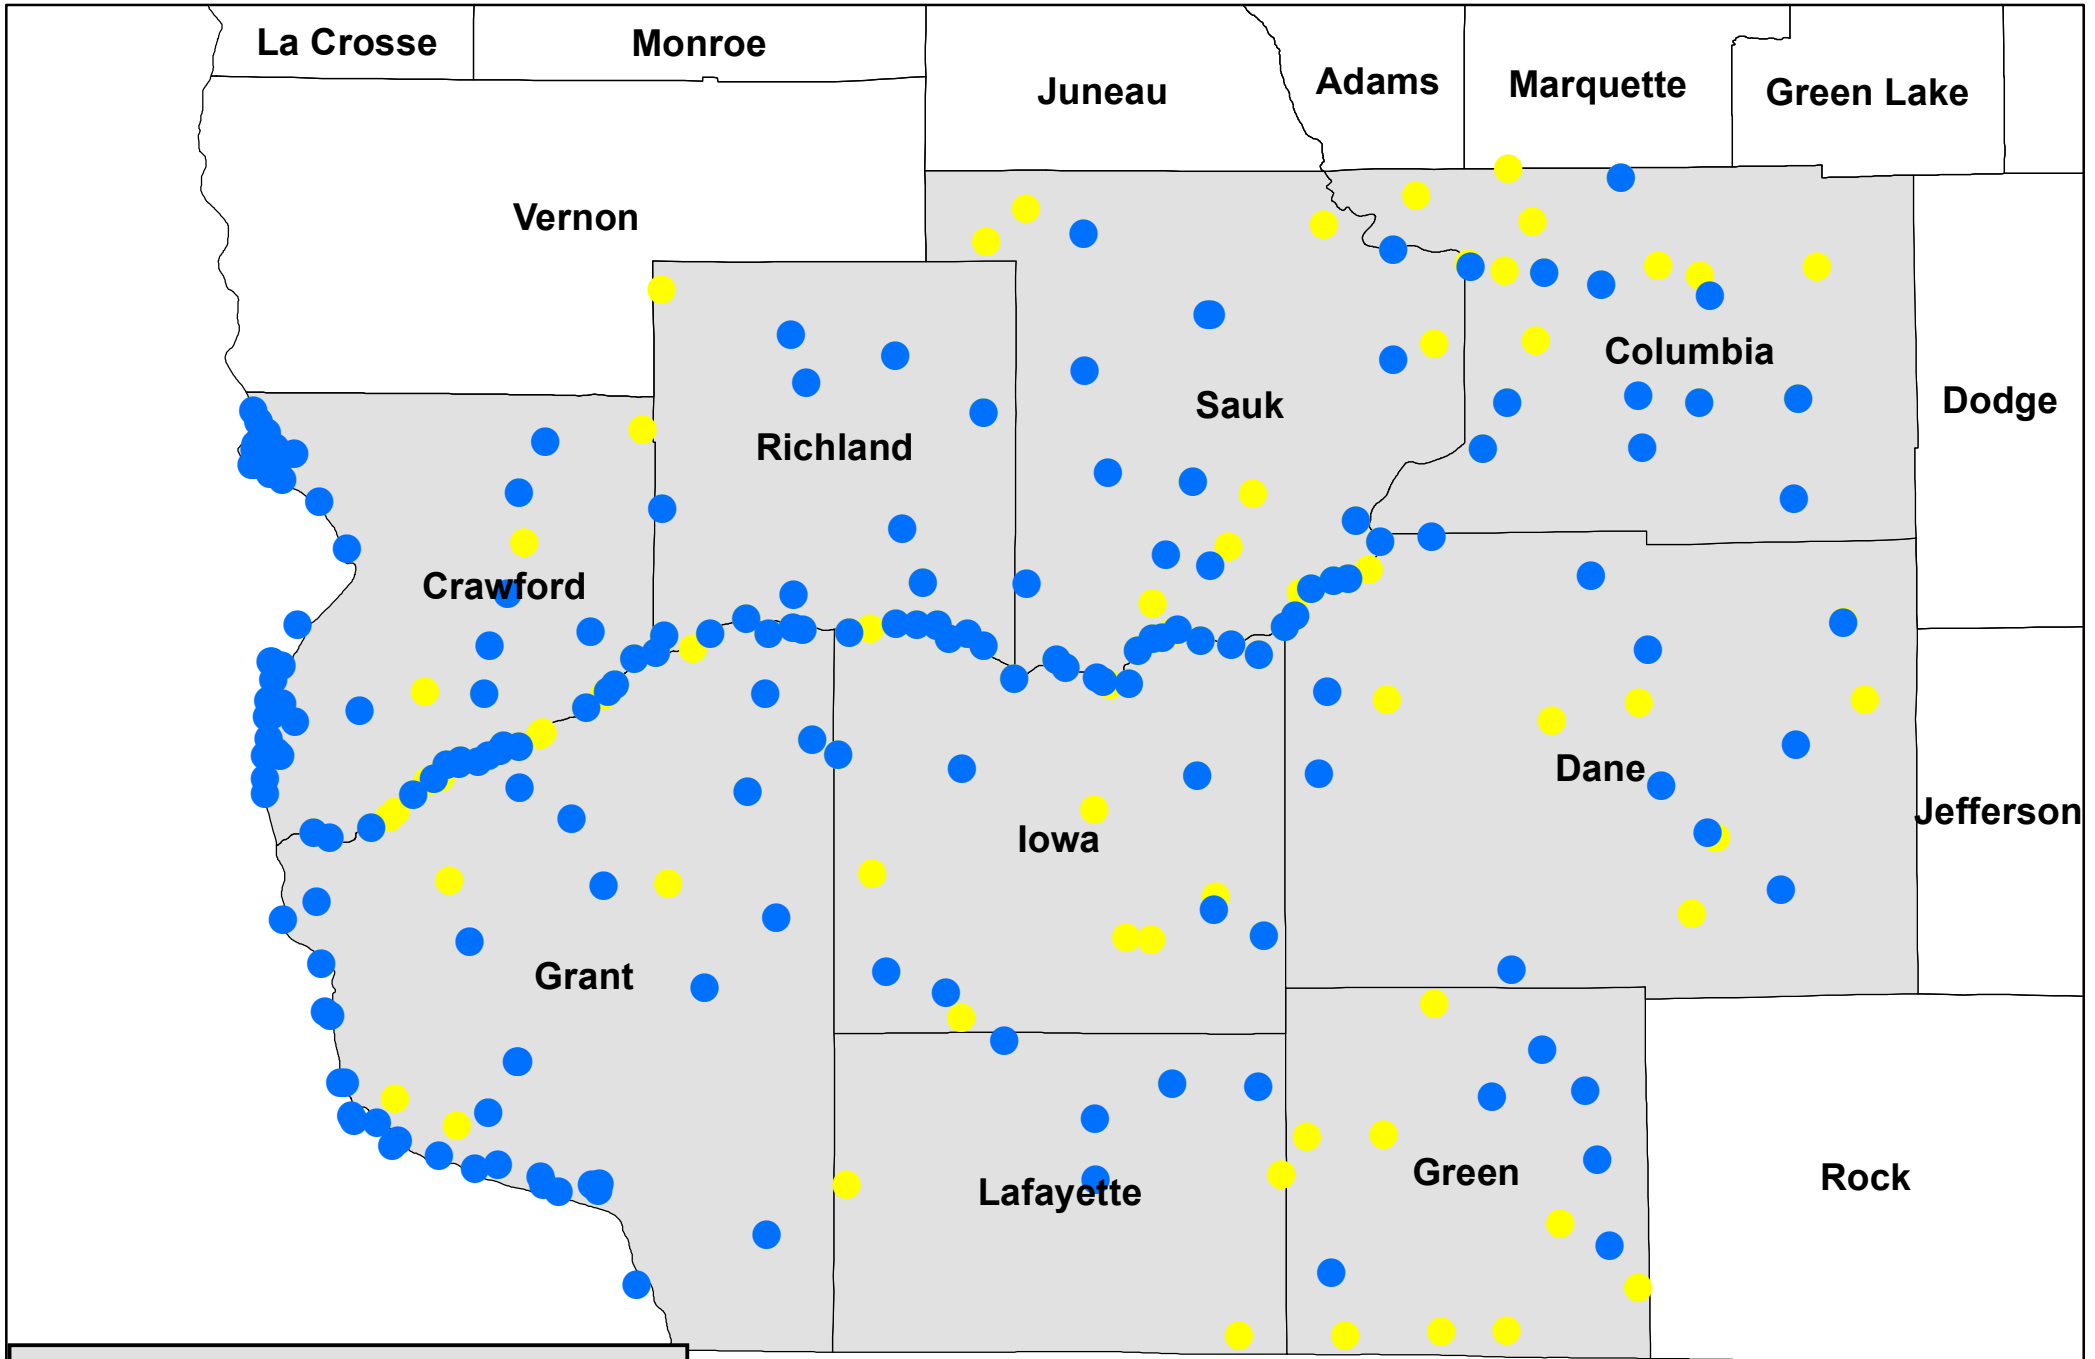

2020 New Bald Eagle Nests in Southwestern Wisconsin

Legend

- SW WI Eagle Nests in 2019
- NEW Bald Eagle Nests

NOTE: Most of these NEW nests have been ground-truthed and verified, those remaining will be confirmed in 2021. New nests are NOT used for regulatory purposes until they are verified as Bald Eagle nests.