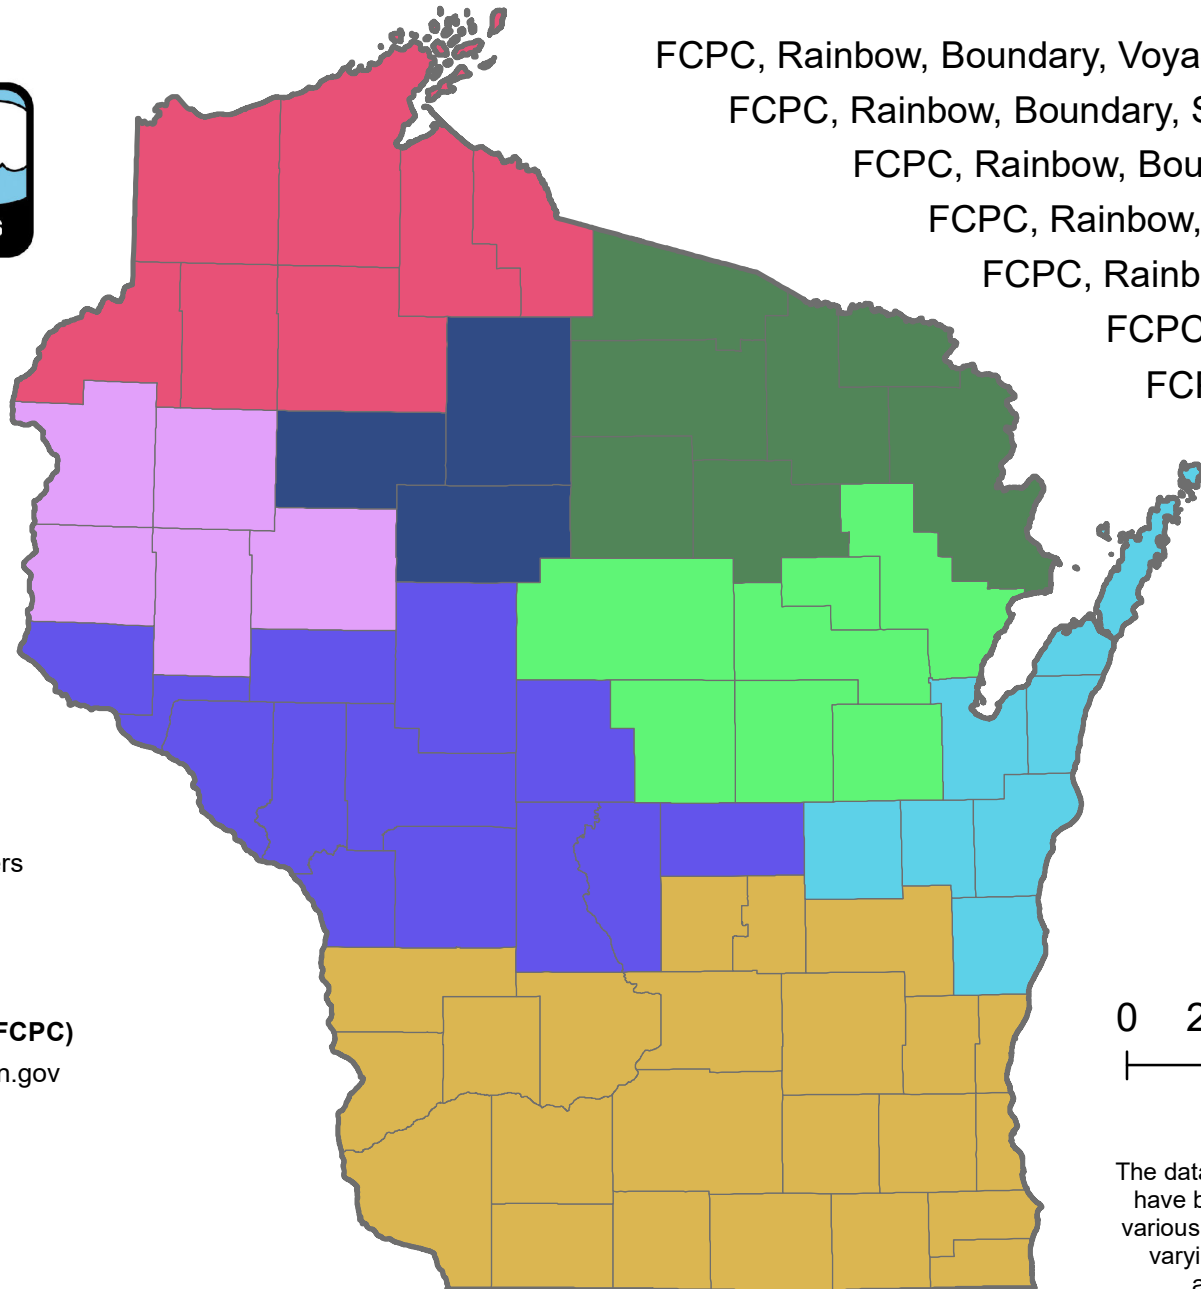

Wisconsin Counties within 300 Km of Class I Areas

Contacts:

Isle Royale, Voyageurs
National Park Service

> Holly_Salazer@nps.gov
> David_Pohlman@nps.gov
> Don_Shepherd@nps.gov

Seney Wilderness
Fish and Wildlife Service

> Tim_Allen@fws.gov

Rainbow Lake, Boundary Waters
US Forest Service

> Trent.Wickman@usda.gov

Forest County Potawatomi (FCPC)

> Ben.Koski@fcpotawatomi-nsn.gov

- FCPC, Rainbow, Boundary, Voyageurs, Isle
- FCPC, Rainbow, Boundary, Seney, Isle
- FCPC, Rainbow, Boundary, Isle
- FCPC, Rainbow, Boundary
- FCPC, Rainbow, Seney
- FCPC, Rainbow
- FCPC, Seney
- FCPC

0 20 40 Miles

The data shown on this map have been obtained from various sources, and are of varying age, reliability, and resolution.