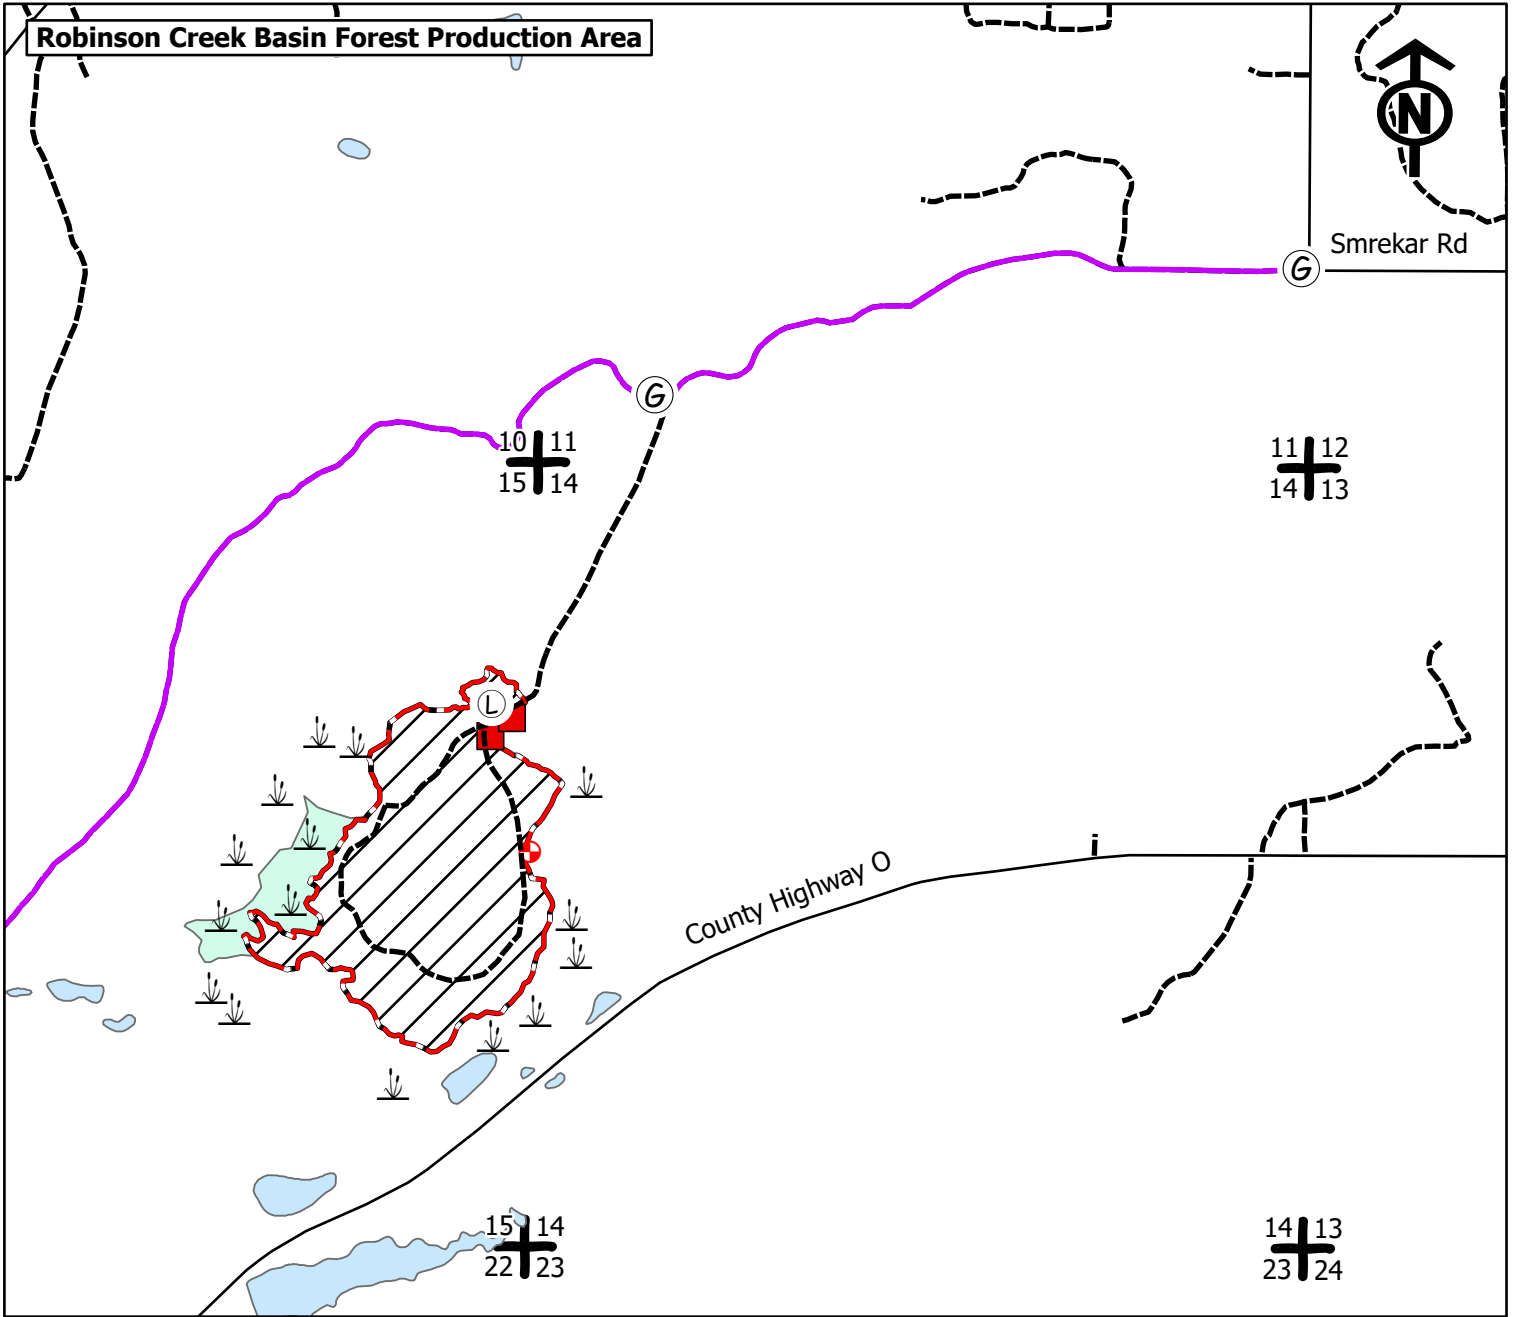

BLACK RIVER STATE FOREST  
 TIMBER SALE MAP  
 T20N-R2W Sec 14, 15  
 TRACT #13-24 Cerberus Pine

Sale Size: 75 acres  
 Map Scale 1" = 1/4 mile

**No harvesting may occur from April 30 through September 30 annually due to rare species concerns. This sale will require stump treatment for HRD unless harvesting occurs between December 1 and March 31!**

**The Contractor will be responsible for fixing any trail, gate, and sign damage that was caused by the contractor to the satisfaction of the parks staff.**

 75 Acre Seed tree harvest: Harvest all trees 1" DBH and larger EXCEPT trees marked with green paint.

 Proposed Landing

 Survey Marker

 Woods Road

 Gate

 Wetland

 Snowshoe/  
Hike/Bike Trail

 Section Corners

 Borrow Pits